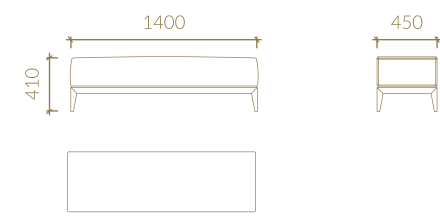

SCARLETT

BED

BENCH

MIRROR