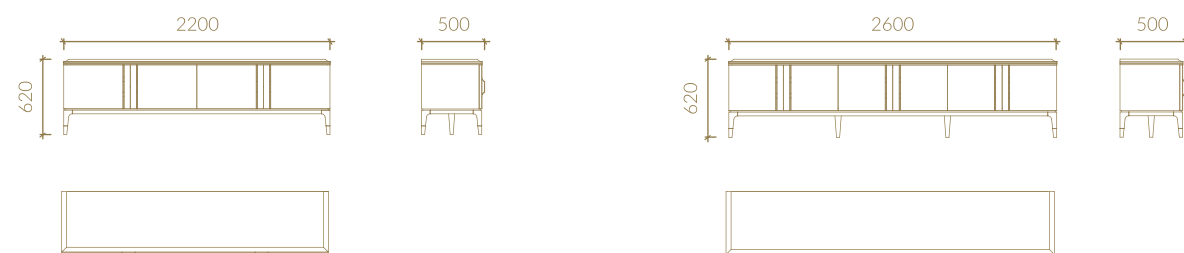

ELISA Armchair • ALLURE Armchair

TECHNICAL SPECIFICATIONS

Metric units in millimeters

SIDEBOARD

VITRINE

TV UNIT

RECT. EXT. TOP DINING TABLE

MIRROR