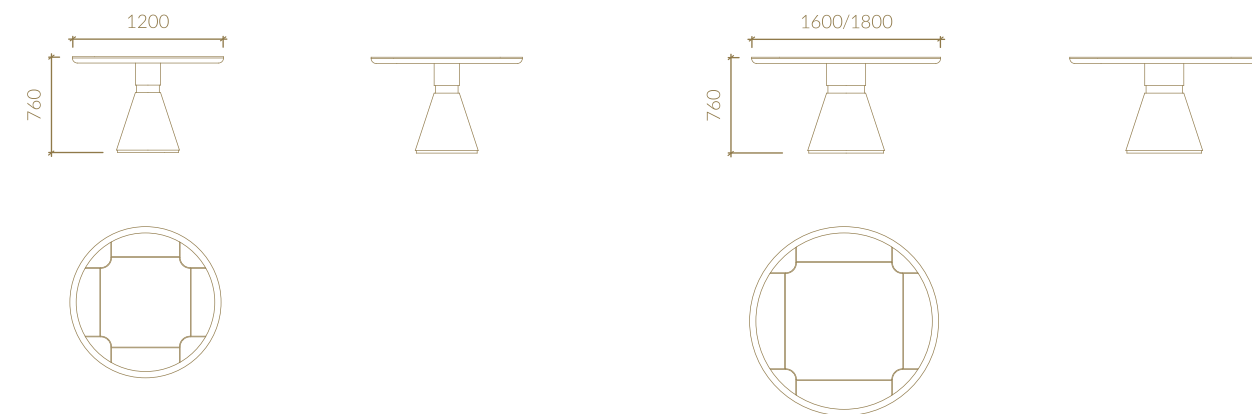

TECHNICAL SPECIFICATIONS

Metric units in millimeters

SIDEBOARD

2 DOOR VITRINE

1 DOOR VITRINE LEFT VERSION

1 DOOR VITRINE RIGHT VERSION

TV UNIT

FIXED TOP DINING TABLE

ROUND FIXED TOP DINING TABLE

MIRROR

A close-up photograph of a wooden table corner. The table top is made of light-colored wood with a visible grain. The leg is made of a darker wood, possibly black-stained, and has a modern, angular design. The text 'JASMINE collection' is overlaid on the table top.