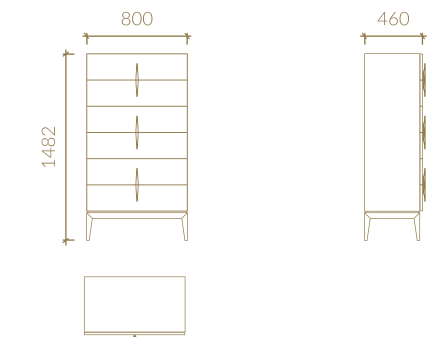

TIFFANY

BED

MATTRESS SIZES:
1600x2000 / 1800x2000

BEDSIDE TABLE

CHEST OF DRAWERS

1 DRAWER BEDSIDE TABLE

HIGH CHEST

BENCH