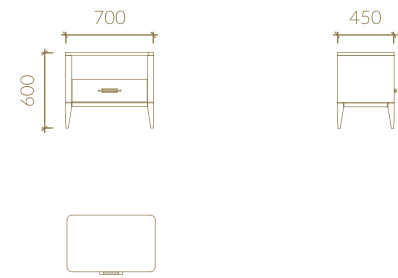

OPEN SECTION BEDSIDE TABLE