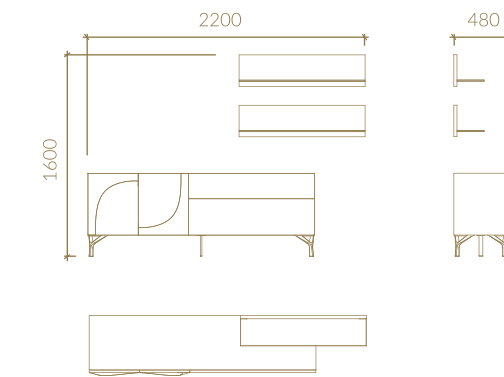

COMPOSITION B