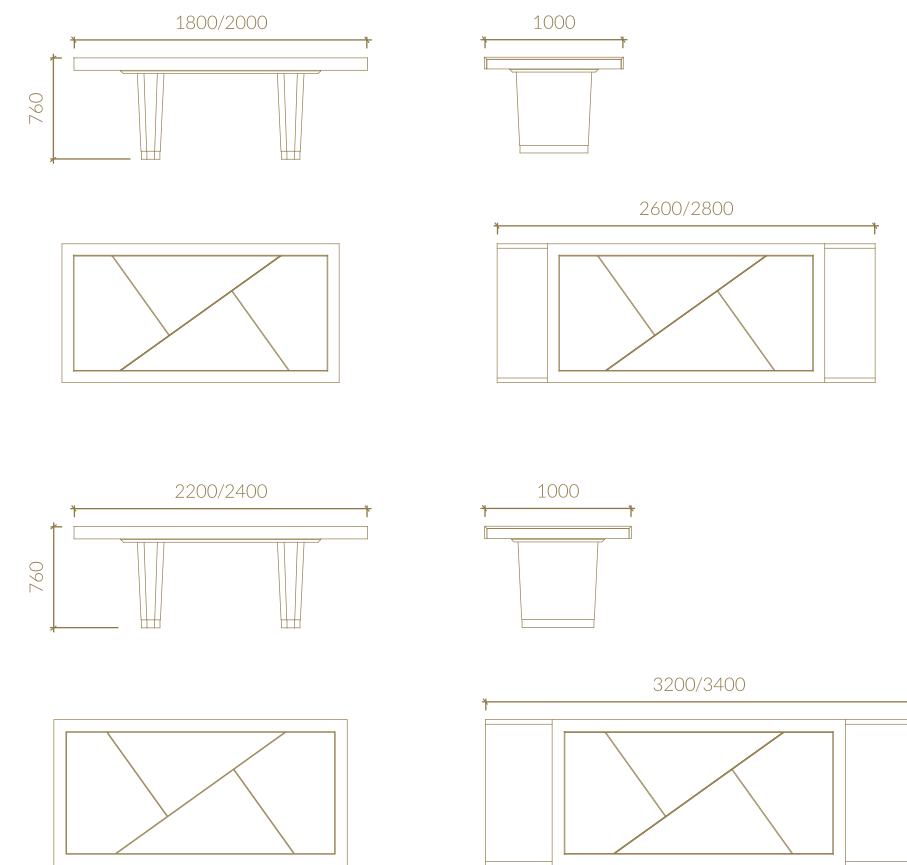

FILLING THE SPACE WITH
personalized
FURNITURES WITH THE
BEST FINISHES

TECHNICAL SPECIFICATIONS

Metric units in millimeters

SIDEBOARD

VITRINE

TV UNIT

FIXED TOP DINING TABLE

RECT. EXT. TOP DINING TABLE