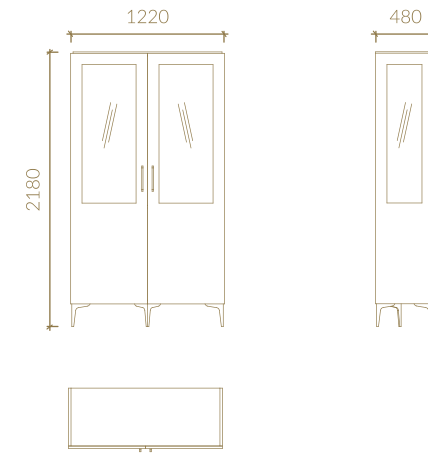

FILLING THE SPACE WITH
personalized
FURNITURES WITH THE
BEST FINISHES

CHOOSE BETWEEN INFINITE
possibilities

TECHNICAL SPECIFICATIONS

Metric units in millimeters

SIDEBOARD

WITH PORTOBELLO FEET

2 DOORS VITRINE WITH JULIANA LEGS

A1

A2

A3

1 DOOR VITRINE WITH JULIANA LEGS

B1

LEFT VERSION

B1

RIGHT VERSION