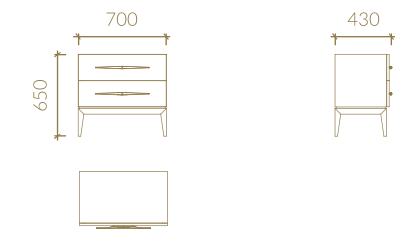

BEDSIDE TABLE