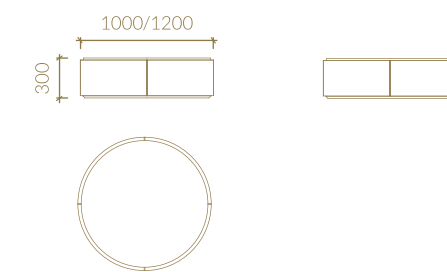

COFFEE TABLE MARBLE TOP