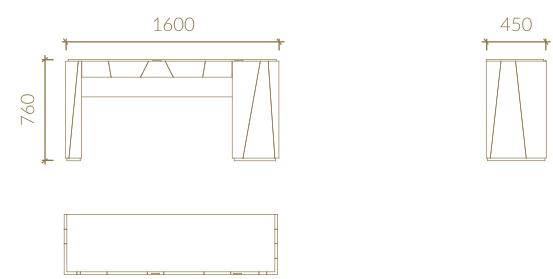

RECT. EXT. TOP DINING TABLE

ARIA RECT. EXT. TOP DINING TABLE

DRESSING TABLE

PORTOBELLO

collection

FILLING THE SPACE WITH
personalized
FURNITURES WITH THE
BEST FINISHES

TECHNICAL SPECIFICATIONS

Metric units in millimeters