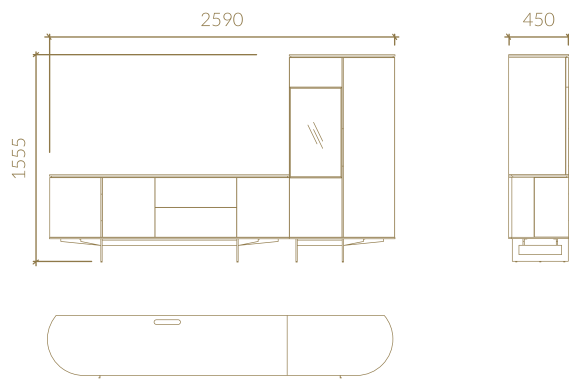

COMPOSITION D
RIGHT VERSION