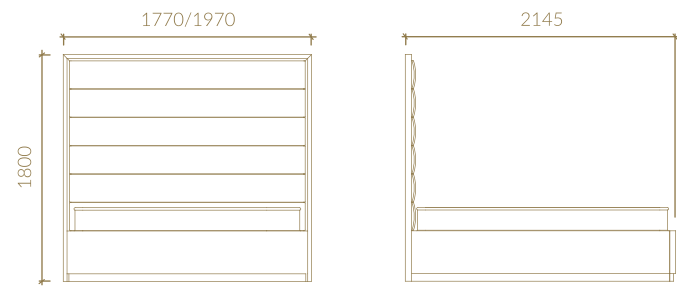

FEET BEDSIDE TABLE

CHEST OF DRAWERS

DOUBLE CHEST OF DRAWERS

KENZO

BED

MATTRESS SIZES:
1600x2000 / 1800x2000

BEDSIDE TABLE

CHEST OF DRAWERS