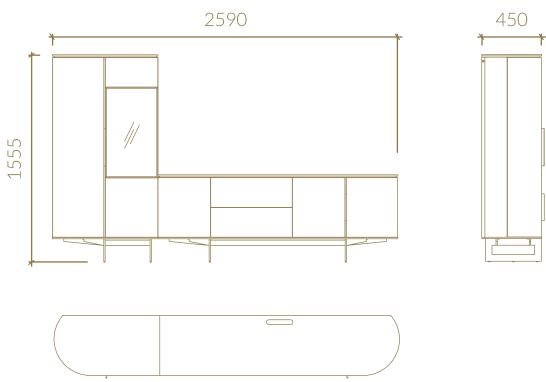

COMPOSITION D
LEFT VERSION