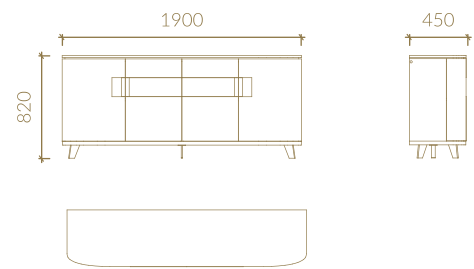

MIKADO Fixed Top Dining Table

PHUKET Chair

FILLING THE SPACE WITH
personalized
FURNITURES WITH THE
BEST FINISHES

WHERE TIMELESS DESIGN AND
MODERN TECHNOLOGY MEET

*Family
values*

MAKE IT AS
unique
AS YOU

TECHNICAL SPECIFICATIONS

Metric units in millimeters

SIDEBOARD

BAR UNIT

VITRINE

VITRINE LEFT VERSION

VITRINE RIGHT VERSION

WALL VITRINE LEFT VERSION

WALL VITRINE RIGHT VERSION