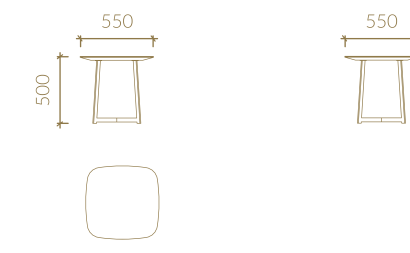

Metric units in millimeters

SIDEBOARD

A GLASS DOORS BAR UNIT

B LACQUERED DOORS BAR UNIT

VITRINE

TV UNIT

REC. EXT. TOP DINING TABLE

COFFEE TABLE

SUPPORT TABLE

COMPOSITION A

COMPOSITION B

COMPOSITION E
LEFT VERSION

COMPOSITION E
RIGHT VERSION

COMPOSITION C
LEFT VERSION

COMPOSITION C
RIGHT VERSION

SHELVES MODULE
LEFT VERSION