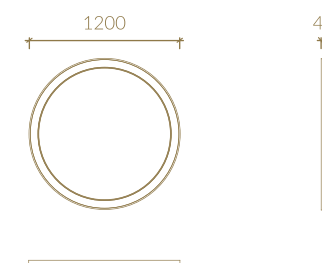

TECHNICAL SPECIFICATIONS

Metric units in millimeters

SIDEBOARD

2 DOOR VITRINE

1 DOOR VITRINE LEFT VERSION

1 DOOR VITRINE RIGHT VERSION

TV UNIT

FIXED TOP DINING TABLE

ROUND FIXED TOP DINING TABLE

MIRROR