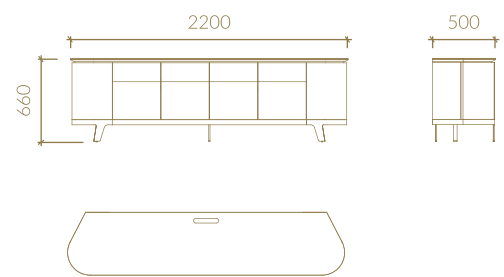

TECHNICAL SPECIFICATIONS

Metric units in millimeters

SIDEBOARD

VITRINE

BAR UNIT

TV UNIT

RECT. FIXED TOP DINING TABLE

ROUND FIXED TOP DINING TABLE

MIRROR