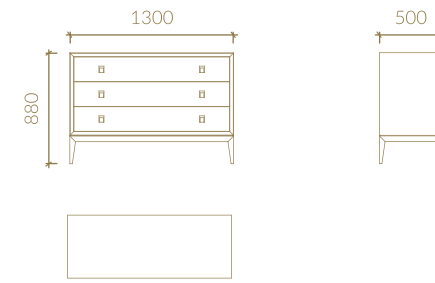

CHEST OF DRAWERS