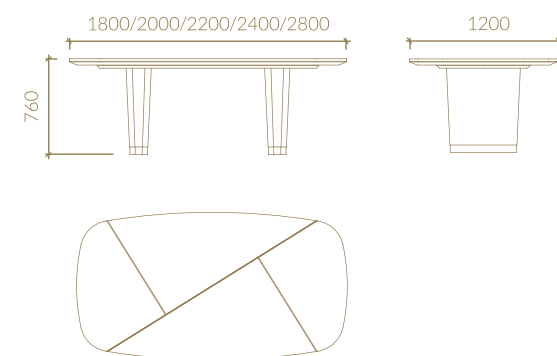

MAKE IT AS
unique
AS YOU

TECHNICAL SPECIFICATIONS

Metric units in millimeters

SIDEBOARD – GLASS SIDES

VENEERED SIDES

BOOKCASE

SUPPORT TABLE

LOUISE FIXED TOP DINING TABLE

TECHNICAL SPECIFICATIONS

Metric units in millimeters

SIDEBOARD

BAR UNIT

TV UNIT

FIXED TOP DINING TABLE

RECT. EXT. TOP DINING TABLE

COFFEE TABLE LACQUERED TOP