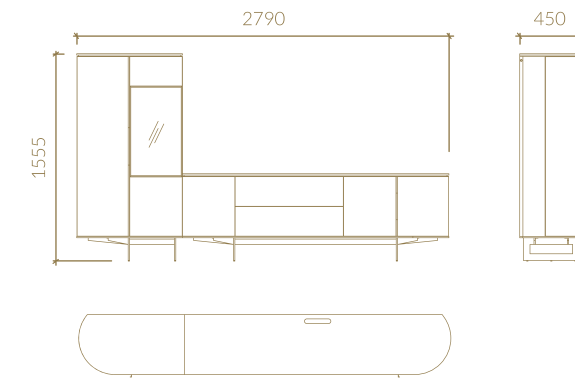

Metric units in millimeters

SIDEBOARD

A GLASS DOORS BAR UNIT

B LACQUERED DOORS BAR UNIT

VITRINE

TV UNIT

REC. EXT. TOP DINING TABLE

COFFEE TABLE

SUPPORT TABLE

COMPOSITION A

COMPOSITION B

COMPOSITION E
LEFT VERSION

COMPOSITION E
RIGHT VERSION

COMPOSITION C
LEFT VERSION

COMPOSITION C
RIGHT VERSION

SHELVES MODULE
LEFT VERSION