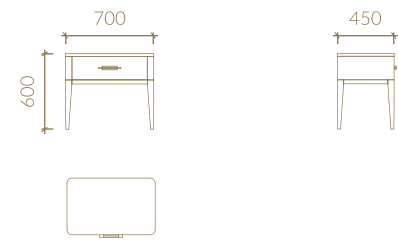

BEDSIDE TABLE