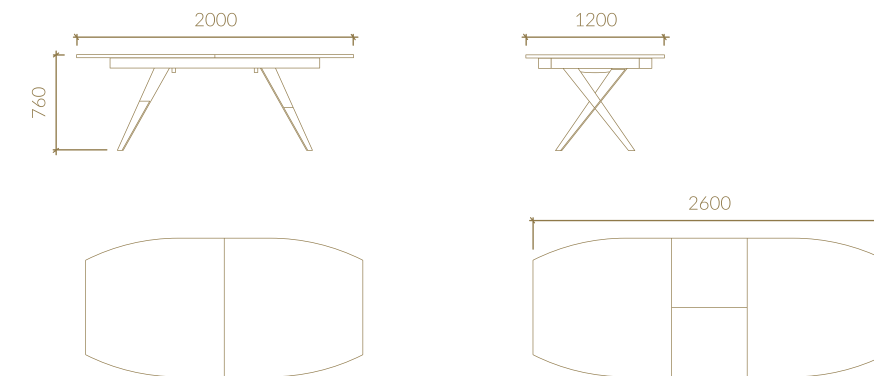

RECT. EXT. TOP DINING TABLE

RIVIERA

COFFEE TABLE

SUPPORT TABLE

ROUND EXT. TOP DINING TABLE

CADEO

ROUND FIXED TOP DINING TABLE

SCARLETT

SIDEBOARD

SHOWBIZZ

RECT. EXT. TOP DINING TABLE

VALENTINO

RECT. EXT. TOP DINING TABLE
WITH CENTER PEDESTAL

EZRA

RECT. EXT. TOP DINING TABLE

GATSBY