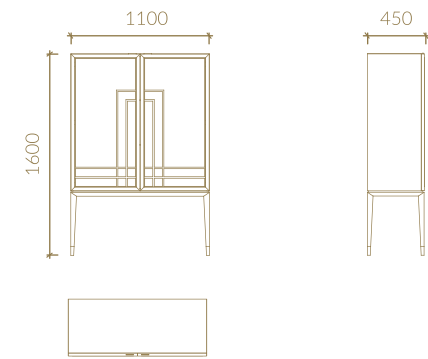

MAKE IT AS
unique
AS YOU

TECHNICAL SPECIFICATIONS

Metric units in millimeters

SIDEBOARD – GLASS SIDES

VENEERED SIDES

BOOKCASE

SUPPORT TABLE

LOUISE FIXED TOP DINING TABLE

TECHNICAL SPECIFICATIONS

Metric units in millimeters

SIDEBOARD

BAR UNIT

TV UNIT

FIXED TOP DINING TABLE

RECT. EXT. TOP DINING TABLE

COFFEE TABLE LACQUERED TOP