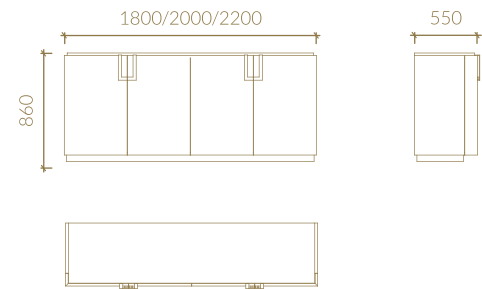

TECHNICAL SPECIFICATIONS

Metric units in millimeters

SIDEBOARD ON PLINTH