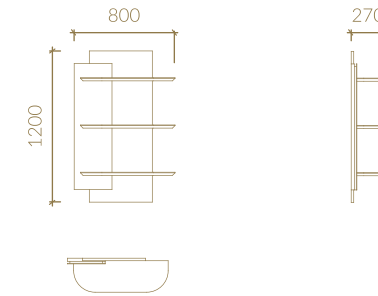

Metric units in millimeters

SIDEBOARD

A GLASS DOORS BAR UNIT

B LACQUERED DOORS BAR UNIT

VITRINE

TV UNIT

REC. EXT. TOP DINING TABLE

COFFEE TABLE

SUPPORT TABLE

COMPOSITION A

COMPOSITION B

COMPOSITION E
LEFT VERSION

COMPOSITION E
RIGHT VERSION

COMPOSITION C
LEFT VERSION

COMPOSITION C
RIGHT VERSION

SHELVES MODULE
LEFT VERSION