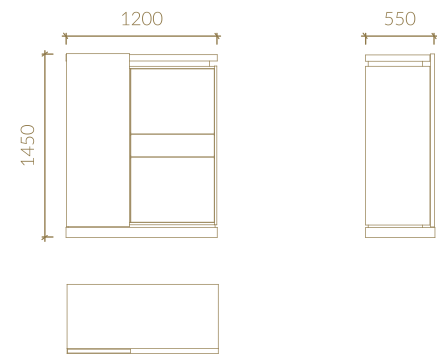

WHERE TIMELESS DESIGN AND
MODERN TECHNOLOGY MEET

*Family
values*

TECHNICAL SPECIFICATIONS

Metric units in millimeters

SIDEBOARD

BAR UNIT

WITH GLASS DOOR

VITRINE