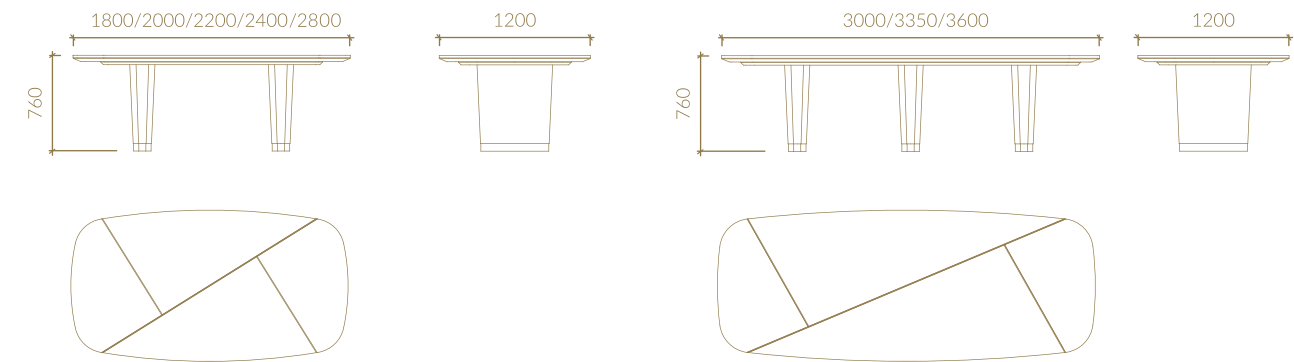

ROUND FIXED TOP DINING TABLE

MIRROR

A close-up photograph of a wooden table corner. The table top is made of light-colored wood with a visible grain. The leg is made of a darker wood, possibly black-stained, and has a modern, angular design. The text 'JASMINE collection' is overlaid on the table top.

FILLING THE SPACE WITH
personalized
FURNITURES WITH THE
BEST FINISHES

TECHNICAL SPECIFICATIONS

Metric units in millimeters

SIDEBOARD

VITRINE

TV UNIT

FIXED TOP DINING TABLE

RECT. EXT. TOP DINING TABLE

ELISA Armchair • ALLURE Armchair

TECHNICAL SPECIFICATIONS

Metric units in millimeters

SIDEBOARD

VITRINE

TV UNIT

RECT. EXT. TOP DINING TABLE

MIRROR