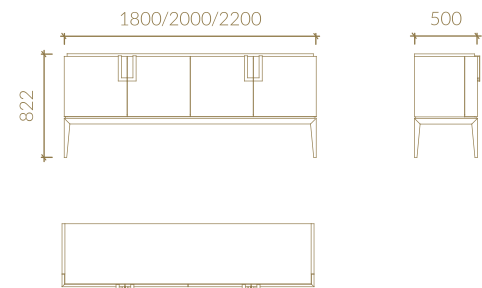

SIDEBOARD ON FEET