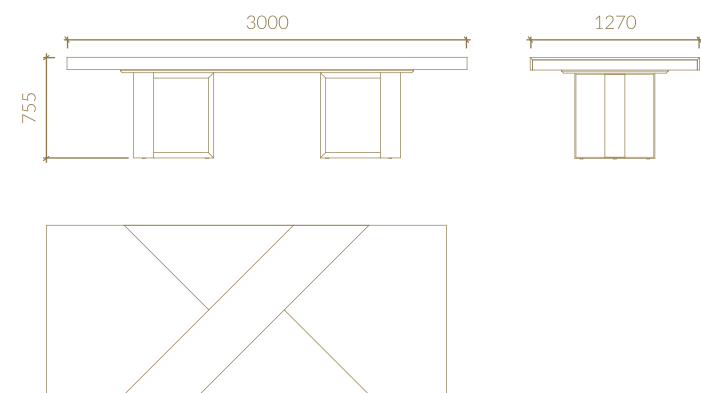

RIVIERA Support Table

TECHNICAL SPECIFICATIONS

Metric units in millimeters

ECLIPSE

SIDEBOARD

DESK

UNITY

EXTENDIBLE TOP DINING TABLE