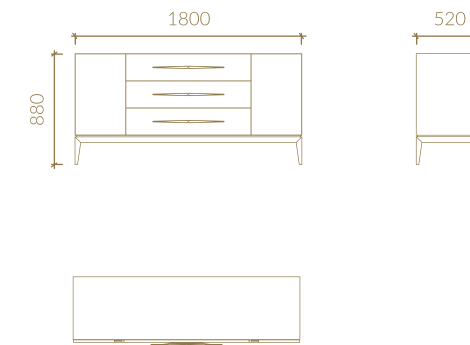

TIFFANY

BED

MATTRESS SIZES:
1600x2000 / 1800x2000

BEDSIDE TABLE

CHEST OF DRAWERS

1 DRAWER BEDSIDE TABLE

HIGH CHEST

BENCH