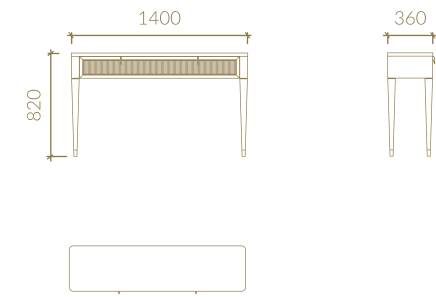

Club

Octane

TECHNICAL SPECIFICATIONS

Metric units in millimeters

ALMA

COLINE

VOGUE

MIRROR