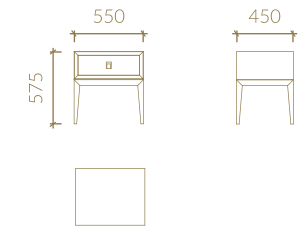

FEET BEDSIDE TABLE