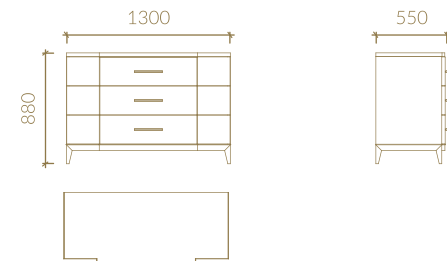

COUTURE

BED

MATTRESS SIZES:
1600x2000 / 1800x2000

3 DRAWERS BEDSIDE TABLE

2 DRAWERS BEDSIDE TABLE

1 DRAWER BEDSIDE TABLE

3 DRAWERS CHEST OF DRAWERS

6 DRAWERS CHEST OF DRAWERS