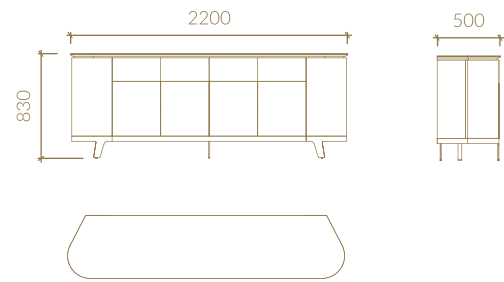

ELISA Armchair • ALLURE Armchair

TECHNICAL SPECIFICATIONS

Metric units in millimeters

SIDEBOARD

VITRINE

TV UNIT

RECT. EXT. TOP DINING TABLE

MIRROR

CADEO

collection

MAKE IT AS
unique
AS YOU

ANDREW Armchair/Chair

ANDREW Armchair/Chair • CAPRI Armchair/Chair

TECHNICAL SPECIFICATIONS

Metric units in millimeters

SIDEBOARD