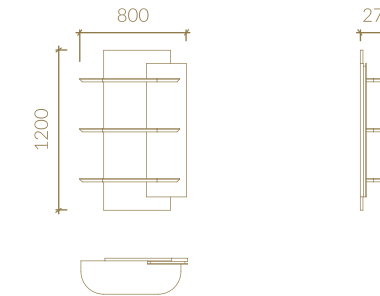

SHELVES MODULE
RIGHT VERSION