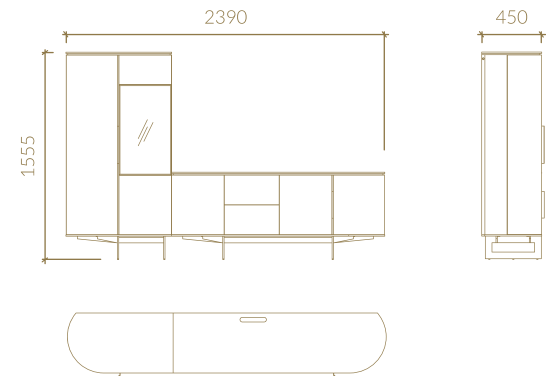

Metric units in millimeters

SIDEBOARD

A GLASS DOORS BAR UNIT

B LACQUERED DOORS BAR UNIT

VITRINE

TV UNIT

REC. EXT. TOP DINING TABLE

COFFEE TABLE

SUPPORT TABLE

COMPOSITION A

COMPOSITION B

COMPOSITION E
LEFT VERSION

COMPOSITION E
RIGHT VERSION

COMPOSITION C
LEFT VERSION

COMPOSITION C
RIGHT VERSION

SHELVES MODULE
LEFT VERSION