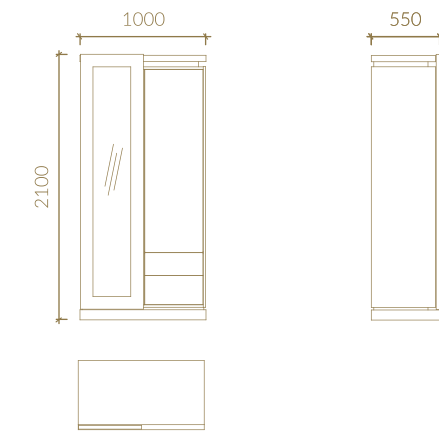

TECHNICAL SPECIFICATIONS

Metric units in millimeters

SIDEBOARD

BAR UNIT

WITH GLASS DOOR

VITRINE

VITRINE B

TV UNIT

TV UNIT WITH SLIDING DOOR

RECT. FIXED TOP DINING TABLE

RECT. EXT. DINING TABLE Corrigir: Rect. Ext. Top Dining Table