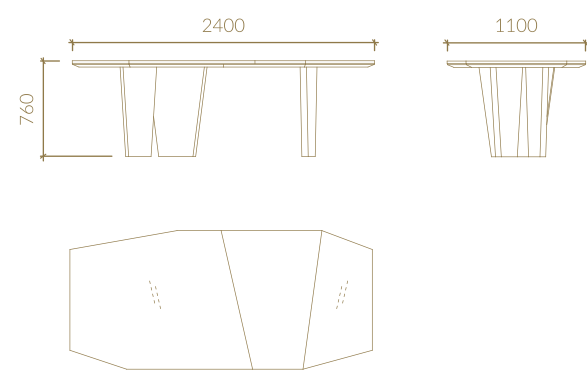

Metric units in millimeters

SIDEBOARD

TV UNIT

FIXED TOP DINING TABLE WITH VENEERED, LACQUERED OR MARBLE DETAIL

FIXED TOP DINING TABLE CERAMICS

FABIO

collection

WHERE TIMELESS DESIGN AND
MODERN TECHNOLOGY MEET