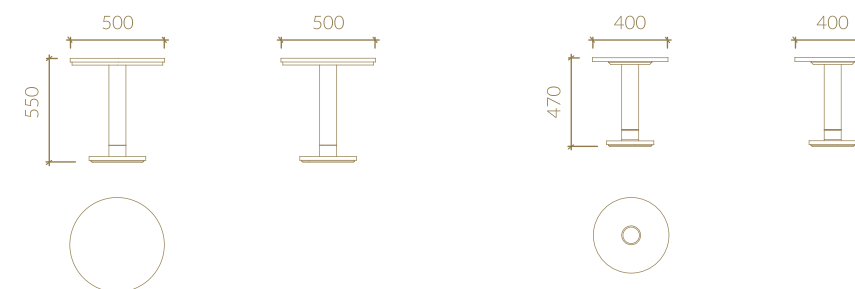

SUPPORT TABLE