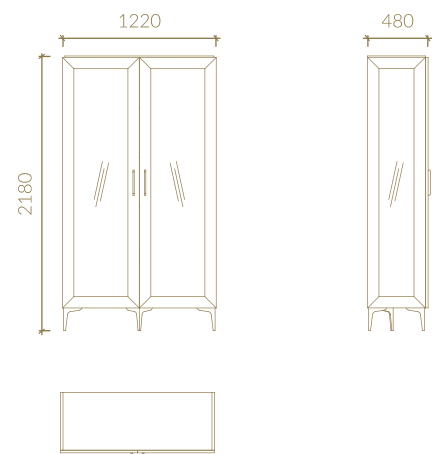

FILLING THE SPACE WITH
personalized
FURNITURES WITH THE
BEST FINISHES

CHOOSE BETWEEN INFINITE
possibilities

TECHNICAL SPECIFICATIONS

Metric units in millimeters

SIDEBOARD

WITH PORTOBELLO FEET

2 DOORS VITRINE WITH JULIANA LEGS

A1

A2

A3

1 DOOR VITRINE WITH JULIANA LEGS

B1

LEFT VERSION

B1

RIGHT VERSION