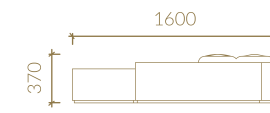

COFFEE TABLE
COMPLETE SET

MADRID

COFFEE TABLE

SERENITY

NEST OF TABLES WITH POUFF

CONSOLES

collection

Alma