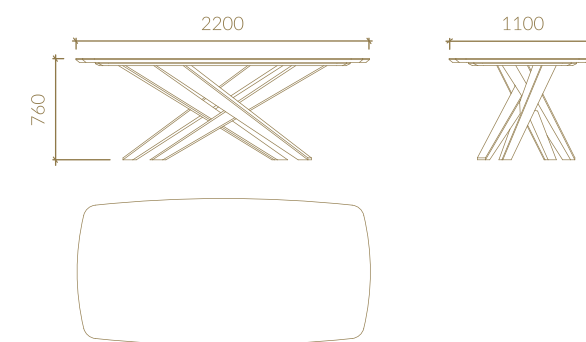

MIKADO FIXED TOP DINING TABLE