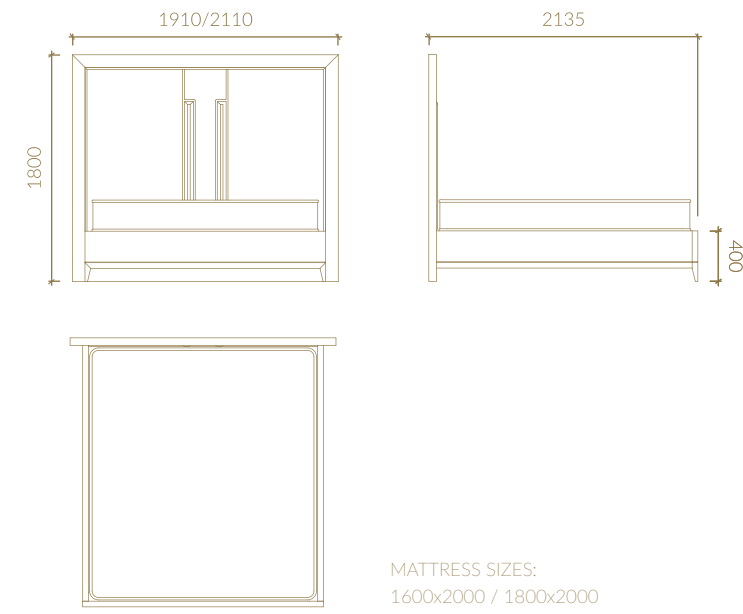

BEDSIDE TABLE

2 DRAWERS BEDSIDE TABLE

OPEN SECTION BEDSIDE TABLE

CHEST OF DRAWERS

ANNE

BED

MATTRESS SIZES:
1600x2000 / 1800x2000

BEDSIDE TABLE – 3 DRAWERS