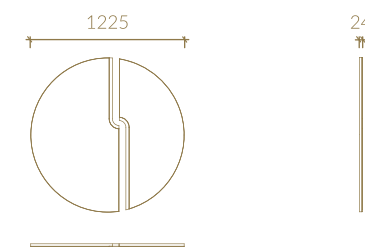

ELISA Armchair • ALLURE Armchair

TECHNICAL SPECIFICATIONS

Metric units in millimeters

SIDEBOARD

VITRINE

TV UNIT

RECT. EXT. TOP DINING TABLE

MIRROR