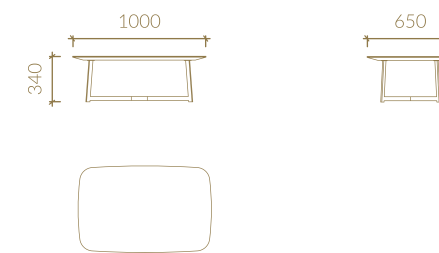

Metric units in millimeters

SIDEBOARD

A GLASS DOORS BAR UNIT

B LACQUERED DOORS BAR UNIT

VITRINE

TV UNIT

REC. EXT. TOP DINING TABLE

COFFEE TABLE

SUPPORT TABLE

COMPOSITION A

COMPOSITION B

COMPOSITION E
LEFT VERSION

COMPOSITION E
RIGHT VERSION

COMPOSITION C
LEFT VERSION

COMPOSITION C
RIGHT VERSION

SHELVES MODULE
LEFT VERSION