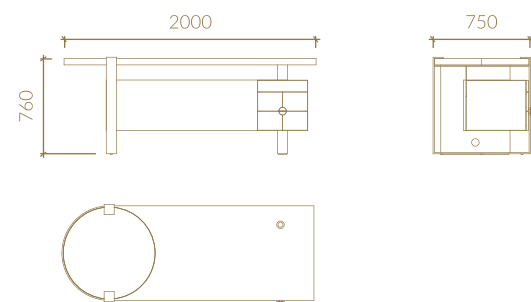

A1

A2

A3

1 DOOR VITRINE WITH JULIANA LEGS

B1

LEFT VERSION

B1

RIGHT VERSION

RIVIERA Support Table

TECHNICAL SPECIFICATIONS

Metric units in millimeters

ECLIPSE

SIDEBOARD

DESK

UNITY

EXTENDIBLE TOP DINING TABLE