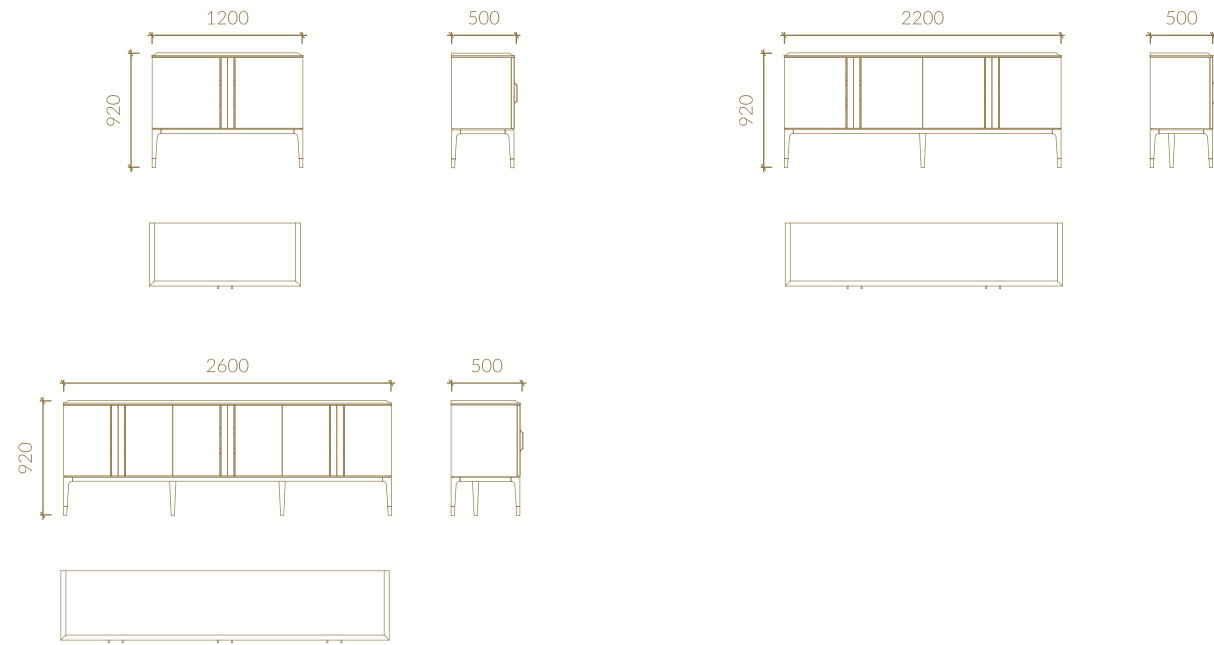

ELISA Armchair • ALLURE Armchair

TECHNICAL SPECIFICATIONS

Metric units in millimeters

SIDEBOARD

VITRINE

TV UNIT

RECT. EXT. TOP DINING TABLE

MIRROR