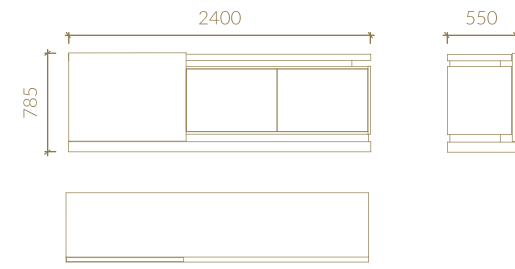

WHERE TIMELESS DESIGN AND
MODERN TECHNOLOGY MEET

*Family
values*

TECHNICAL SPECIFICATIONS

Metric units in millimeters

SIDEBOARD

BAR UNIT

WITH GLASS DOOR

VITRINE