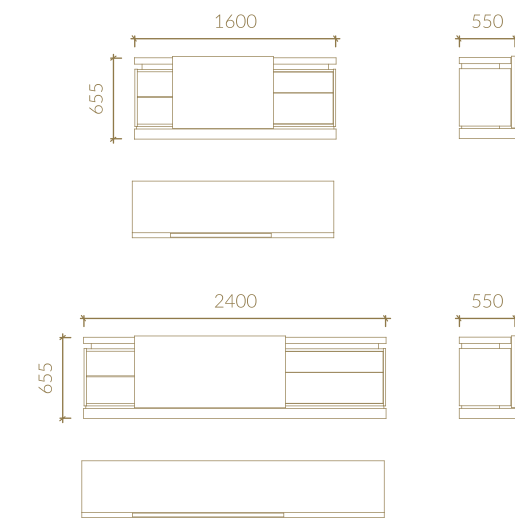

TV UNIT WITH SLIDING DOOR