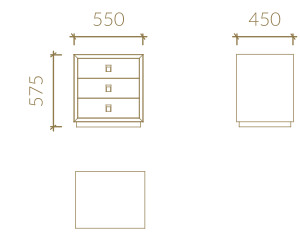

BEDSIDE TABLE

2 DRAWERS BEDSIDE TABLE

OPEN SECTION BEDSIDE TABLE

CHEST OF DRAWERS

ANNE

BED

MATTRESS SIZES:
1600x2000 / 1800x2000

BEDSIDE TABLE – 3 DRAWERS