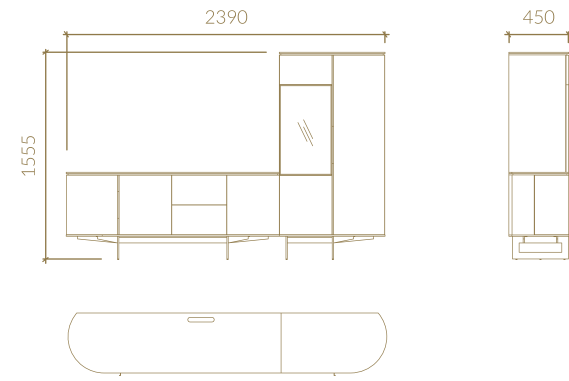

Metric units in millimeters

SIDEBOARD

A GLASS DOORS BAR UNIT

B LACQUERED DOORS BAR UNIT

VITRINE

TV UNIT

REC. EXT. TOP DINING TABLE

COFFEE TABLE

SUPPORT TABLE

COMPOSITION A

COMPOSITION B

COMPOSITION E
LEFT VERSION

COMPOSITION E
RIGHT VERSION

COMPOSITION C
LEFT VERSION

COMPOSITION C
RIGHT VERSION

SHELVES MODULE
LEFT VERSION