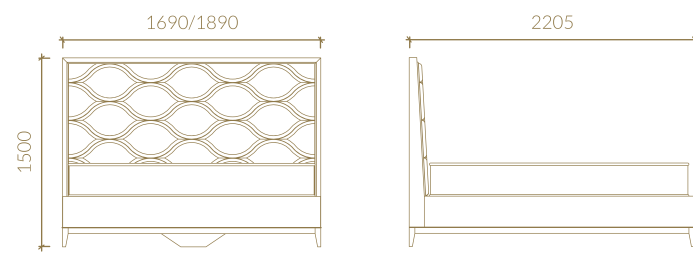

COUTURE

BED

MATTRESS SIZES:
1600x2000 / 1800x2000