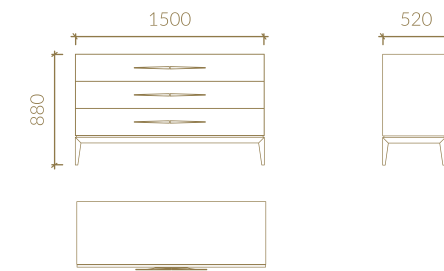

TIFFANY

BED

MATTRESS SIZES:
1600x2000 / 1800x2000

BEDSIDE TABLE

CHEST OF DRAWERS

1 DRAWER BEDSIDE TABLE

HIGH CHEST

BENCH