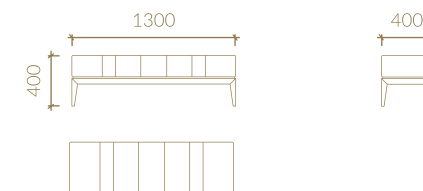

TIFFANY

BED

MATTRESS SIZES:
1600x2000 / 1800x2000

BEDSIDE TABLE

CHEST OF DRAWERS

1 DRAWER BEDSIDE TABLE

HIGH CHEST

BENCH