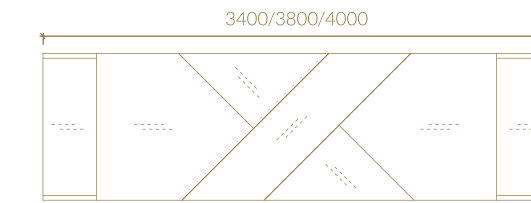

JOHN RECT. EXT. TOP DINING TABLE