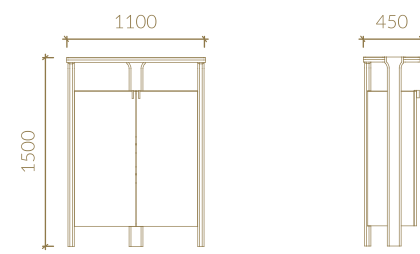

TECHNICAL SPECIFICATIONS

Metric units in millimeters

SIDEBOARD

2 DOOR VITRINE

1 DOOR VITRINE LEFT VERSION

1 DOOR VITRINE RIGHT VERSION

TV UNIT

FIXED TOP DINING TABLE

JASMINE
collection

JUSTY Armchair

FILLING THE SPACE WITH
personalized
FURNITURES WITH THE
BEST FINISHES

JUSTY Armchair/Chair

TECHNICAL SPECIFICATIONS

Metric units in millimeters

SIDEBOARD

BAR UNIT