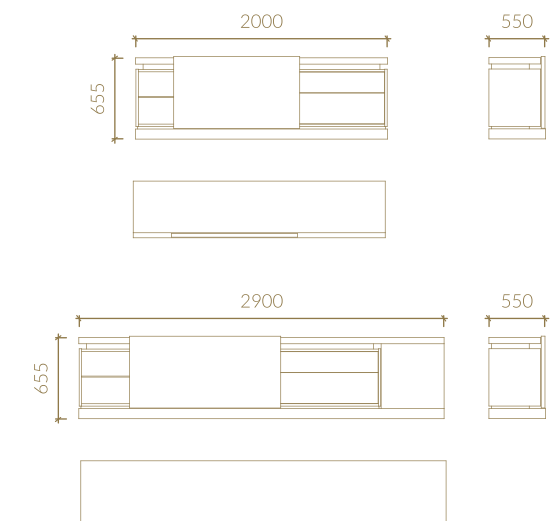

TV UNIT WITH SLIDING DOOR