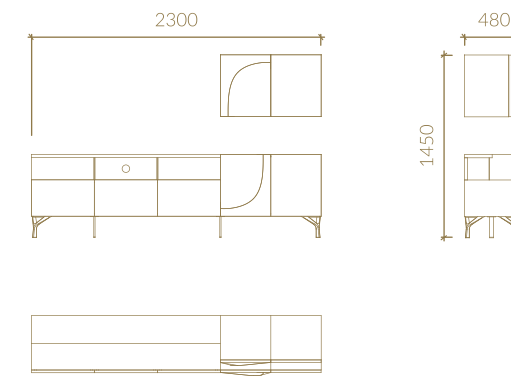

Metric units in millimeters

SIDEBOARD

BAR UNIT

VITRINE

VITRINE LEFT VERSION

VITRINE RIGHT VERSION

WALL VITRINE LEFT VERSION

WALL VITRINE RIGHT VERSION

TECHNICAL SPECIFICATIONS

Metric units in millimeters

SIDEBOARD

BAR UNIT

TV UNIT

FIXED TOP DINING TABLE

ALBERT FIXED TOP DINING TABLE

COMPOSITION A