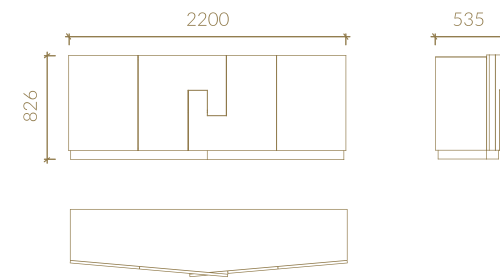

RIVIERA Support Table

TECHNICAL SPECIFICATIONS

Metric units in millimeters

ECLIPSE

SIDEBOARD

DESK

UNITY

EXTENDIBLE TOP DINING TABLE

MIOLA

RECT. EXT. TOP DINING TABLE

COFFEE TABLE

SIDE TABLE

BOGO

SIDEBOARD

BAR UNIT

VITRINE