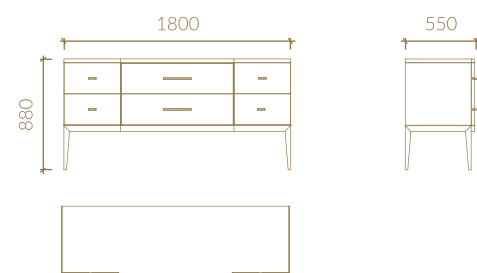

COUTURE

BED

MATTRESS SIZES:
1600x2000 / 1800x2000

3 DRAWERS BEDSIDE TABLE

2 DRAWERS BEDSIDE TABLE

1 DRAWER BEDSIDE TABLE

3 DRAWERS CHEST OF DRAWERS

6 DRAWERS CHEST OF DRAWERS