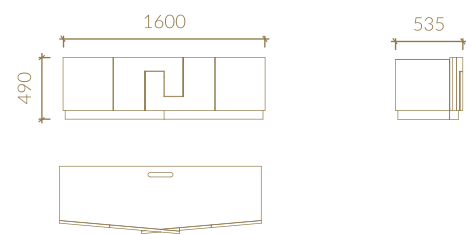

BOGO

SIDEBOARD

BAR UNIT

VITRINE

TV UNIT

SHELF

TOPAZE

RECT. EXT. TOP DINING TABLE