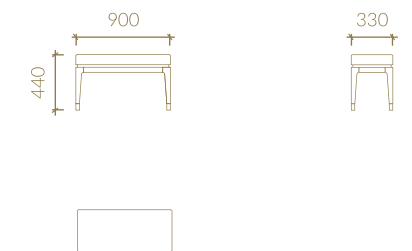

TECHNICAL SPECIFICATIONS

Metric units in millimeters

ALMA

COLINE

VOGUE

MIRROR

FAN

TURIM

REBECCA

MADRID

MADISON

CALIFORNIA

CLUB

BENCH

OCTANE