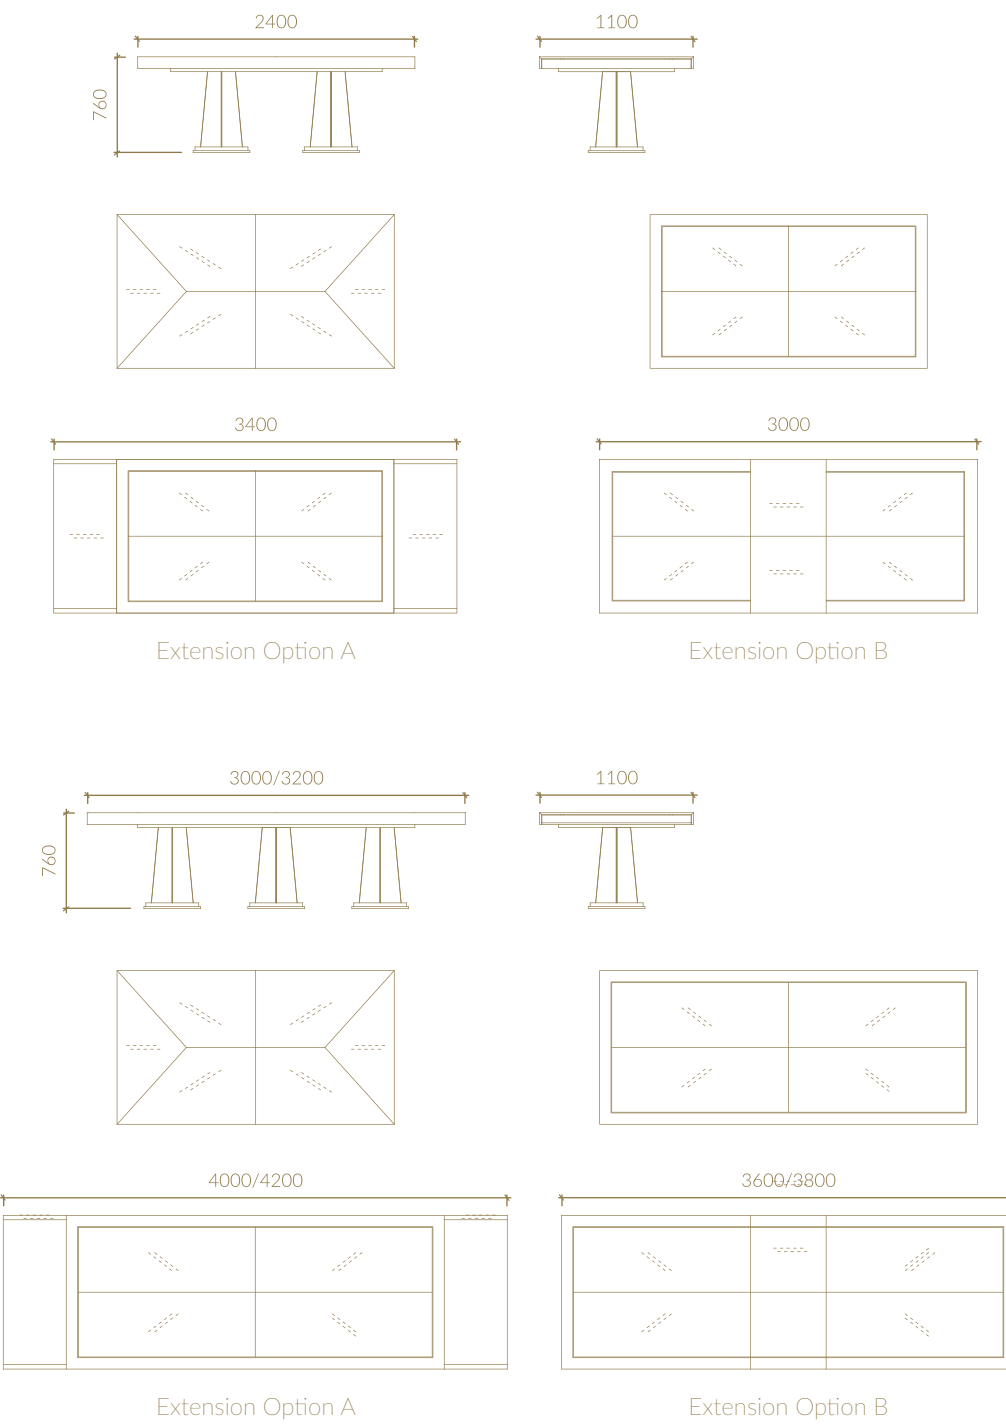

ELISA Armchair • ALLURE Armchair

TECHNICAL SPECIFICATIONS

Metric units in millimeters

SIDEBOARD

VITRINE

TV UNIT

RECT. EXT. TOP DINING TABLE

MIRROR