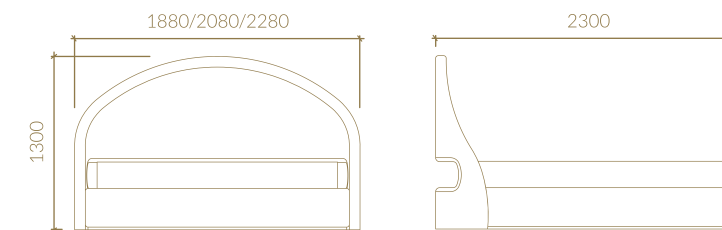

GATSBY

BED

MATTRESS SIZES:
1600x2000 / 1800x2000

BENCH

HARMONY

BED

MATTRESS SIZES:
1800x2000

SCARLETT