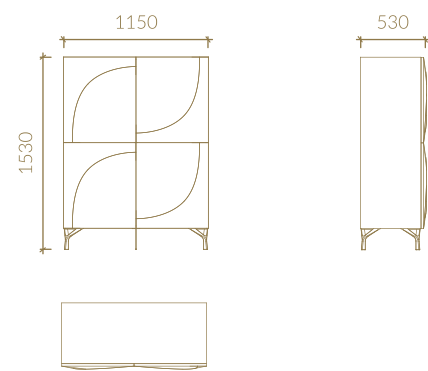

Metric units in millimeters

SIDEBOARD

BAR UNIT

VITRINE

VITRINE LEFT VERSION

VITRINE RIGHT VERSION

WALL VITRINE LEFT VERSION

WALL VITRINE RIGHT VERSION

WALL TV UNIT

TV UNIT

WALL SHELF MODULE

COFFEE TABLE

MIKADO FIXED TOP DINING TABLE

ADELAIDE

collection

MAKE IT AS
unique
AS YOU

TECHNICAL SPECIFICATIONS

Metric units in millimeters

SIDEBOARD

BAR UNIT

TV UNIT

FIXED TOP DINING TABLE

ALBERT FIXED TOP DINING TABLE

COMPOSITION A