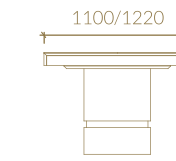

JOHN RECT. EXT. TOP DINING TABLE