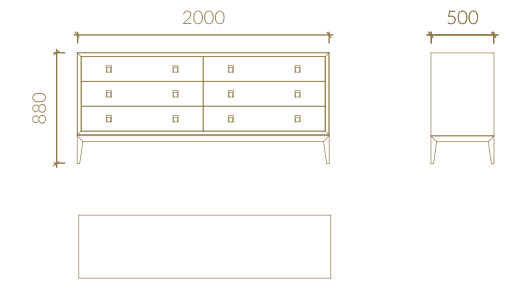

DOUBLE CHEST OF DRAWERS