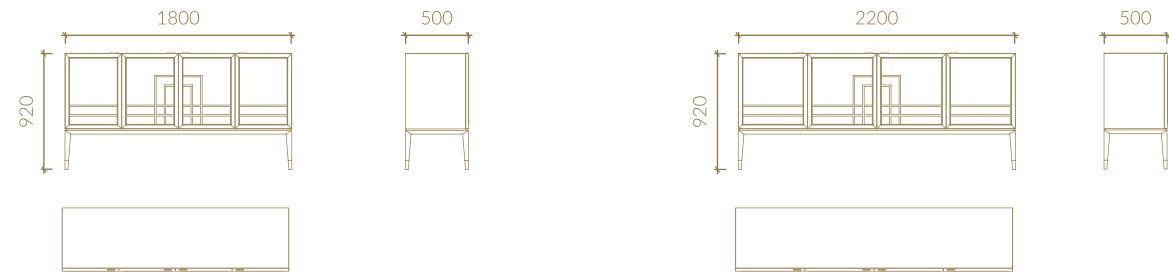

TECHNICAL SPECIFICATIONS

Metric units in millimeters

SIDEBOARD

BAR UNIT

TV UNIT

FIXED TOP DINING TABLE

RECT. EXT. TOP DINING TABLE

COFFEE TABLE LACQUERED TOP