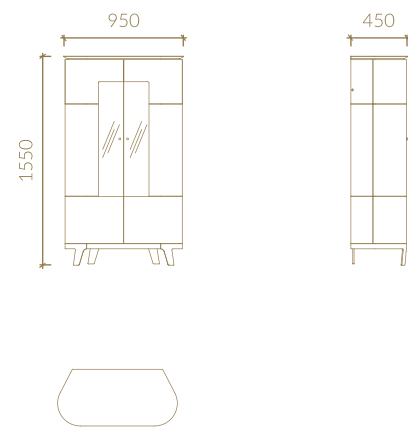

TECHNICAL SPECIFICATIONS

Metric units in millimeters

SIDEBOARD

VITRINE

BAR UNIT

TV UNIT

RECT. FIXED TOP DINING TABLE

ROUND FIXED TOP DINING TABLE

MIRROR