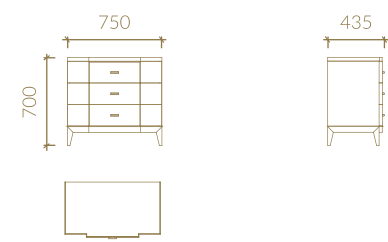

3 DRAWERS BEDSIDE TABLE