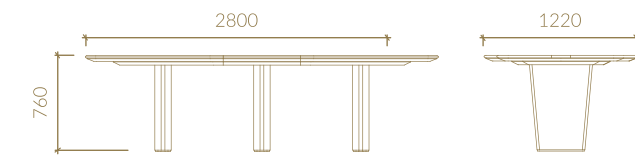

RECT. FIXED TOP DINING TABLE