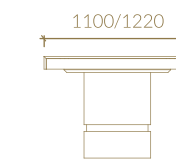

JOHN RECT. EXT. TOP DINING TABLE