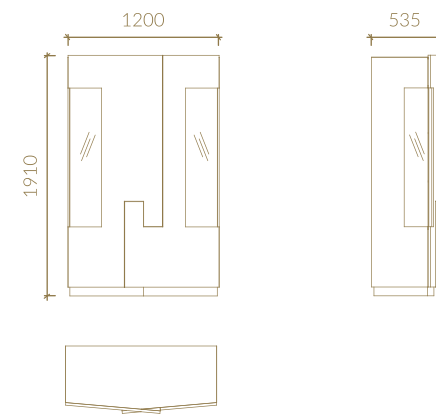

BOGO

SIDEBOARD

BAR UNIT

VITRINE

TV UNIT

SHELF

TOPAZE

RECT. EXT. TOP DINING TABLE