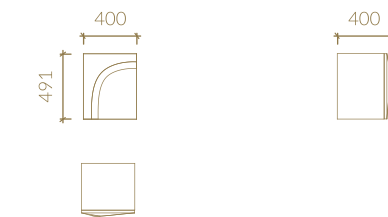

WALL MODULE WITH DETAILED DOOR