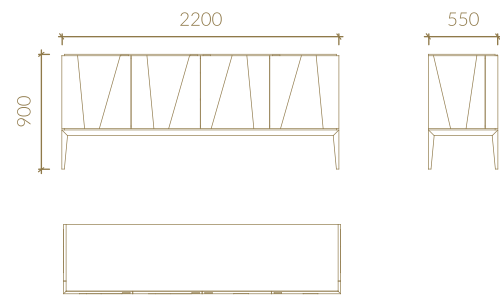

FILLING THE SPACE WITH
personalized
FURNITURES WITH THE
BEST FINISHES

CHOOSE BETWEEN INFINITE
possibilities

TECHNICAL SPECIFICATIONS

Metric units in millimeters

SIDEBOARD

WITH PORTOBELLO FEET

2 DOORS VITRINE WITH JULIANA LEGS

A1

A2

A3

1 DOOR VITRINE WITH JULIANA LEGS

B1

LEFT VERSION

B1

RIGHT VERSION