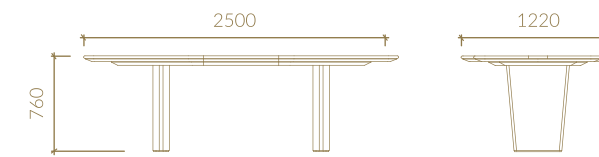

RECT. FIXED TOP DINING TABLE