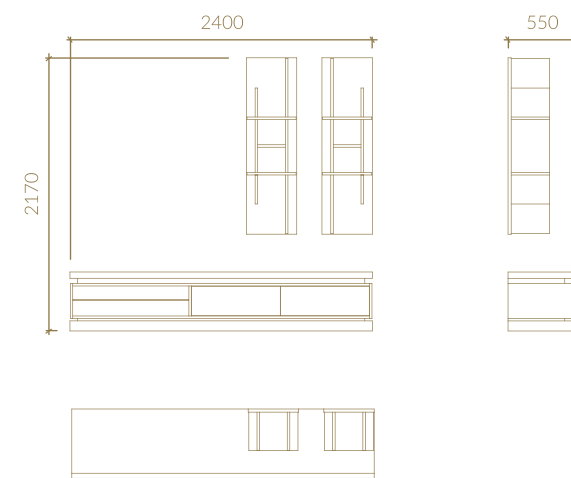

COMPOSITION D