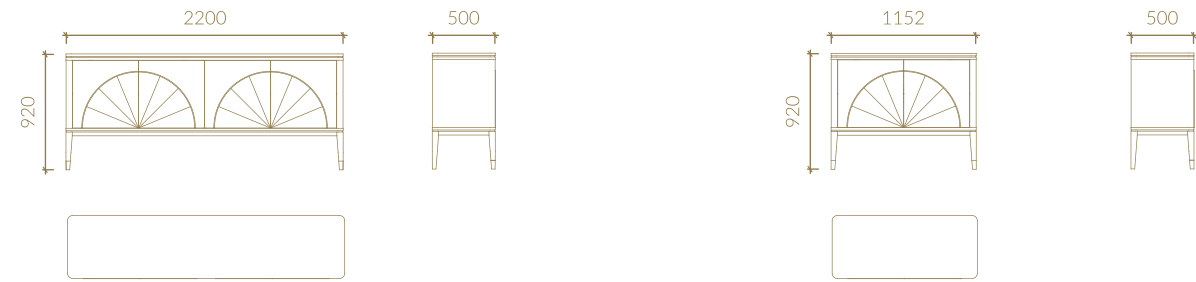

TECHNICAL SPECIFICATIONS

Metric units in millimeters

SIDEBOARD

BAR UNIT

TV UNIT

FIXED TOP DINING TABLE

RECT. EXT. TOP DINING TABLE

COFFEE TABLE LACQUERED TOP

TECHNICAL SPECIFICATIONS

Metric units in millimeters

SIDEBOARD

2 DOOR VITRINE

1 DOOR VITRINE LEFT VERSION

1 DOOR VITRINE RIGHT VERSION

TV UNIT

FIXED TOP DINING TABLE