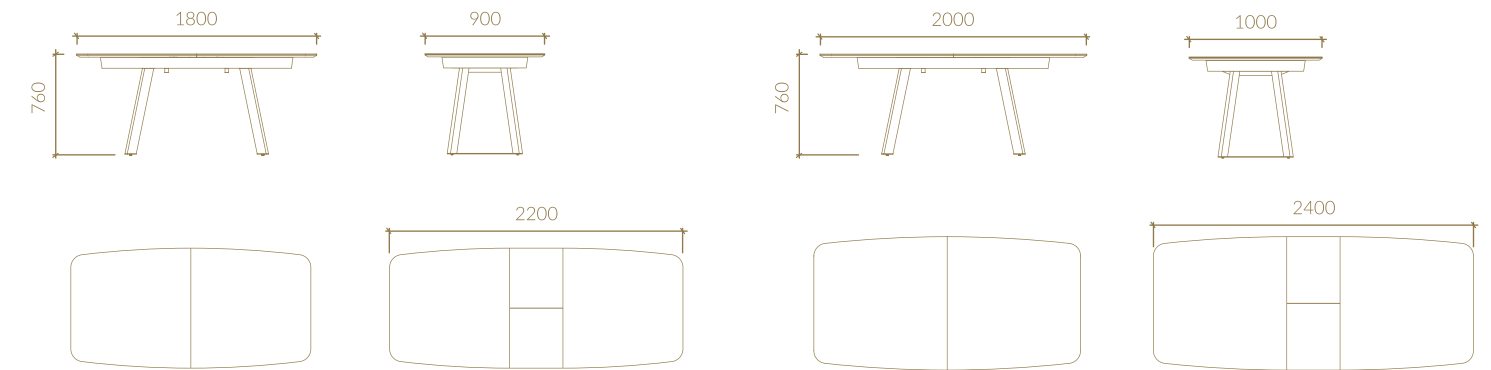

Metric units in millimeters

SIDEBOARD

A GLASS DOORS BAR UNIT

B LACQUERED DOORS BAR UNIT

VITRINE

TV UNIT

REC. EXT. TOP DINING TABLE

COFFEE TABLE

SUPPORT TABLE

COMPOSITION A

COMPOSITION B

COMPOSITION E
LEFT VERSION

COMPOSITION E
RIGHT VERSION

COMPOSITION C
LEFT VERSION

COMPOSITION C
RIGHT VERSION

SHELVES MODULE
LEFT VERSION