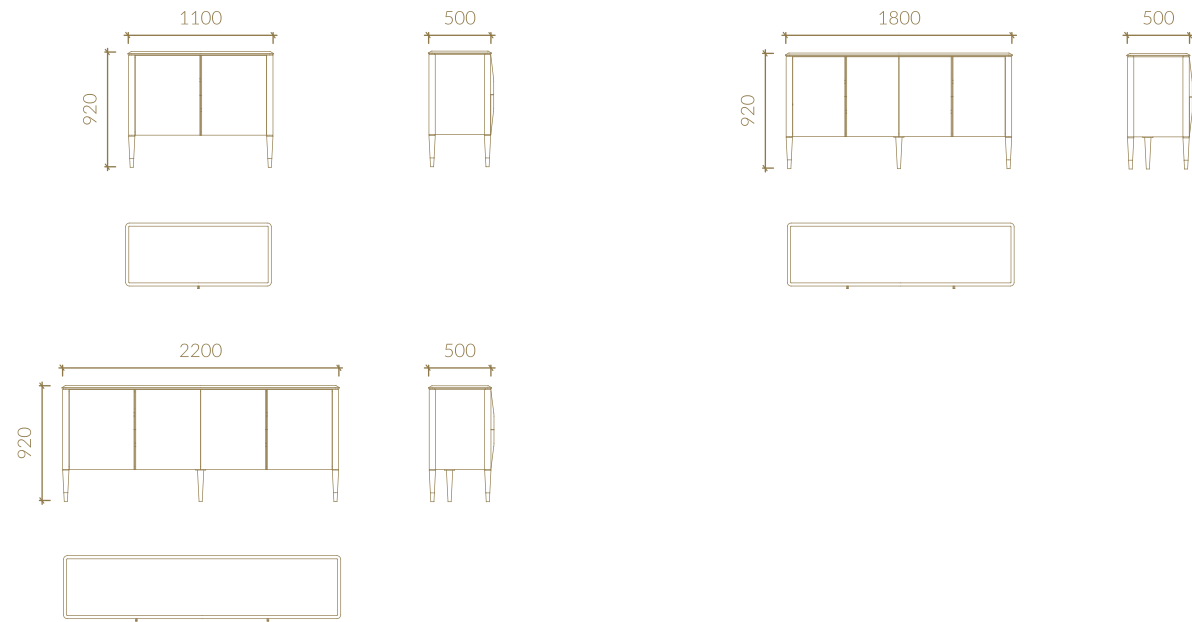

FILLING THE SPACE WITH
personalized
FURNITURES WITH THE
BEST FINISHES

TECHNICAL SPECIFICATIONS

Metric units in millimeters

SIDEBOARD

VITRINE

TV UNIT

FIXED TOP DINING TABLE

RECT. EXT. TOP DINING TABLE