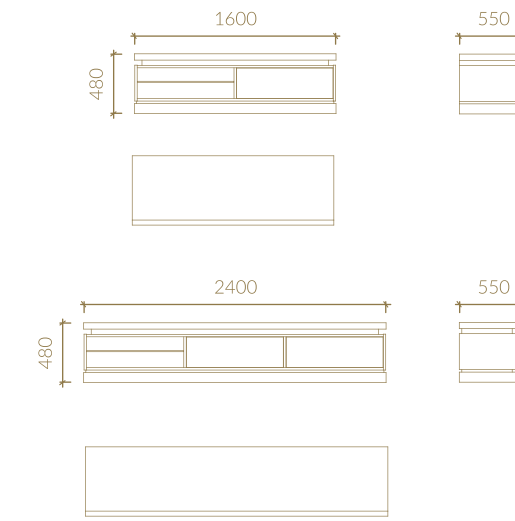

TECHNICAL SPECIFICATIONS

Metric units in millimeters

SIDEBOARD

BAR UNIT

WITH GLASS DOOR

VITRINE

VITRINE B

TV UNIT

TV UNIT WITH SLIDING DOOR

RECT. FIXED TOP DINING TABLE

RECT. EXT. DINING TABLE Corrigir: Rect. Ext. Top Dining Table