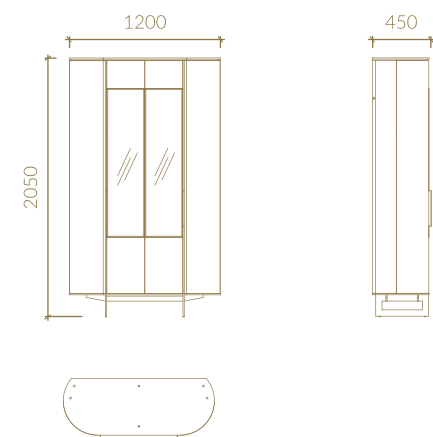

Metric units in millimeters

SIDEBOARD

A GLASS DOORS BAR UNIT

B LACQUERED DOORS BAR UNIT

VITRINE

TV UNIT

REC. EXT. TOP DINING TABLE

COFFEE TABLE

SUPPORT TABLE

COMPOSITION A

COMPOSITION B

COMPOSITION E
LEFT VERSION

COMPOSITION E
RIGHT VERSION

COMPOSITION C
LEFT VERSION

COMPOSITION C
RIGHT VERSION

SHELVES MODULE
LEFT VERSION