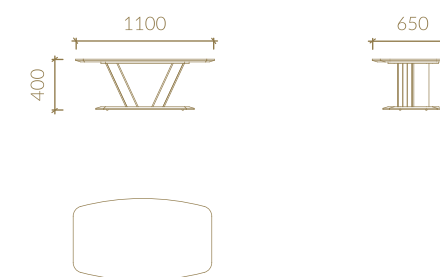

COFFEE TABLE