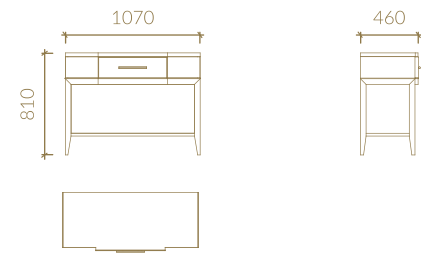

COUTURE

BED

MATTRESS SIZES:
1600x2000 / 1800x2000

3 DRAWERS BEDSIDE TABLE

2 DRAWERS BEDSIDE TABLE

1 DRAWER BEDSIDE TABLE

3 DRAWERS CHEST OF DRAWERS

6 DRAWERS CHEST OF DRAWERS