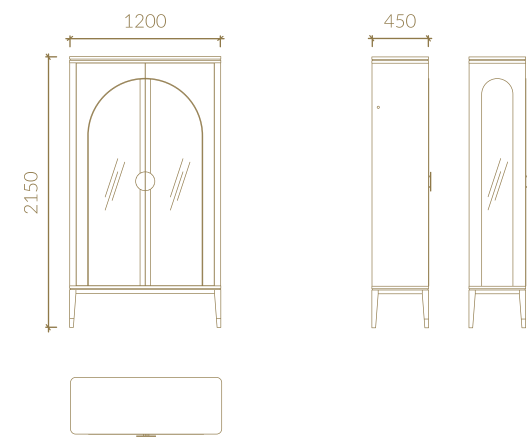

TECHNICAL SPECIFICATIONS

Metric units in millimeters

SIDEBOARD

BAR UNIT

TV UNIT

FIXED TOP DINING TABLE

RECT. EXT. TOP DINING TABLE

COFFEE TABLE LACQUERED TOP

TECHNICAL SPECIFICATIONS

Metric units in millimeters

SIDEBOARD

2 DOOR VITRINE

1 DOOR VITRINE LEFT VERSION

1 DOOR VITRINE RIGHT VERSION

TV UNIT

FIXED TOP DINING TABLE