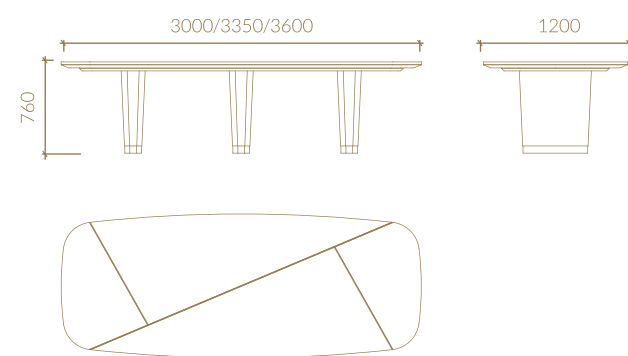

MAKE IT AS
unique
AS YOU

TECHNICAL SPECIFICATIONS

Metric units in millimeters

SIDEBOARD – GLASS SIDES

VENEERED SIDES

BOOKCASE

SUPPORT TABLE

LOUISE FIXED TOP DINING TABLE

TECHNICAL SPECIFICATIONS

Metric units in millimeters

SIDEBOARD

BAR UNIT

TV UNIT

FIXED TOP DINING TABLE

RECT. EXT. TOP DINING TABLE

COFFEE TABLE LACQUERED TOP