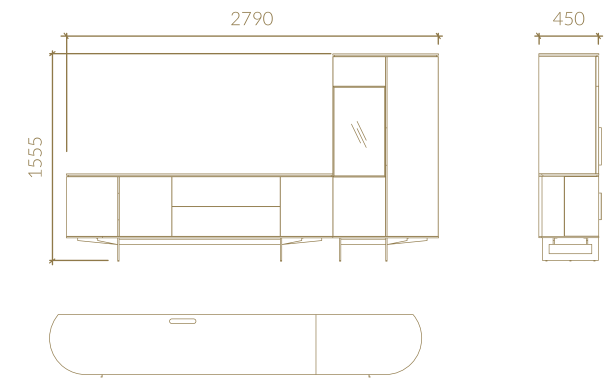

Metric units in millimeters

SIDEBOARD

A GLASS DOORS BAR UNIT

B LACQUERED DOORS BAR UNIT

VITRINE

TV UNIT

REC. EXT. TOP DINING TABLE

COFFEE TABLE

SUPPORT TABLE

COMPOSITION A

COMPOSITION B

COMPOSITION E
LEFT VERSION

COMPOSITION E
RIGHT VERSION

COMPOSITION C
LEFT VERSION

COMPOSITION C
RIGHT VERSION

SHELVES MODULE
LEFT VERSION