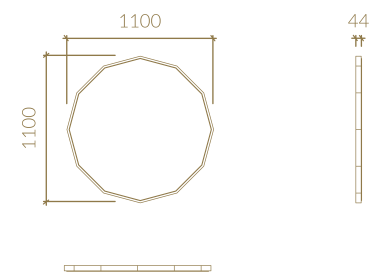

SCARLETT

BED

BENCH

MIRROR