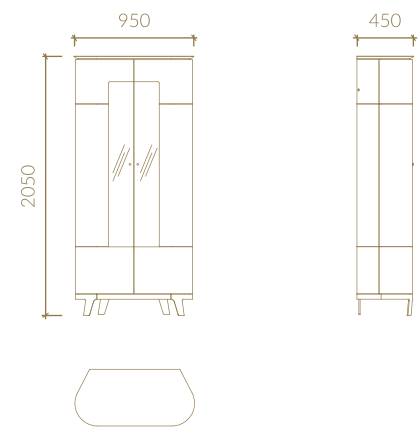

TECHNICAL SPECIFICATIONS

Metric units in millimeters

SIDEBOARD

VITRINE

BAR UNIT

TV UNIT

RECT. FIXED TOP DINING TABLE

ROUND FIXED TOP DINING TABLE

MIRROR