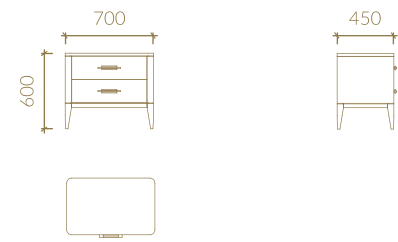

2 DRAWERS BEDSIDE TABLE