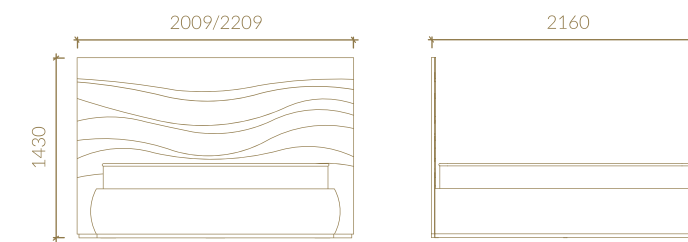

GATSBY

BED

MATTRESS SIZES:
1600x2000 / 1800x2000