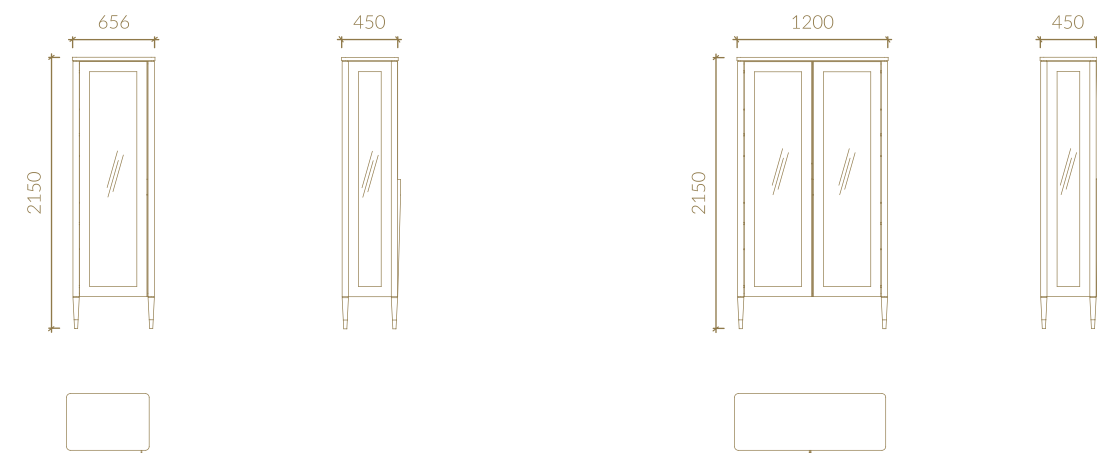

FILLING THE SPACE WITH
personalized
FURNITURES WITH THE
BEST FINISHES

TECHNICAL SPECIFICATIONS

Metric units in millimeters

SIDEBOARD

VITRINE

TV UNIT

FIXED TOP DINING TABLE

RECT. EXT. TOP DINING TABLE

ELISA Armchair • ALLURE Armchair

TECHNICAL SPECIFICATIONS

Metric units in millimeters

SIDEBOARD

VITRINE

TV UNIT

RECT. EXT. TOP DINING TABLE

MIRROR