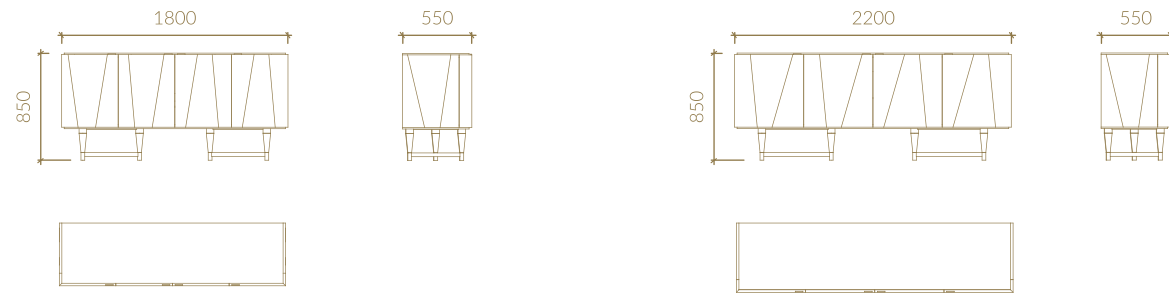

FILLING THE SPACE WITH
personalized
FURNITURES WITH THE
BEST FINISHES

CHOOSE BETWEEN INFINITE
possibilities

TECHNICAL SPECIFICATIONS

Metric units in millimeters

SIDEBOARD

WITH PORTOBELLO FEET

2 DOORS VITRINE WITH JULIANA LEGS

A1

A2

A3

1 DOOR VITRINE WITH JULIANA LEGS

B1

LEFT VERSION

B1

RIGHT VERSION