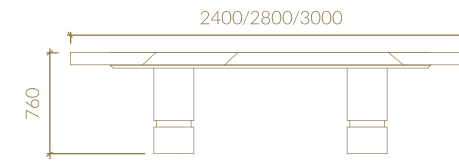

JOHN RECT. EXT. TOP DINING TABLE