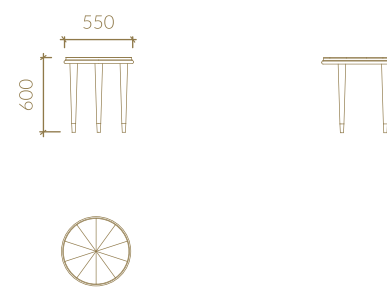

SUPPORT TABLE