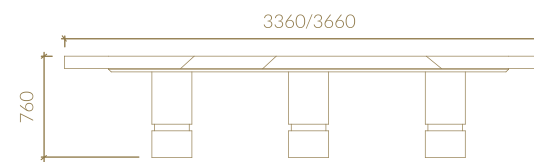

JOHN RECT. EXT. TOP DINING TABLE