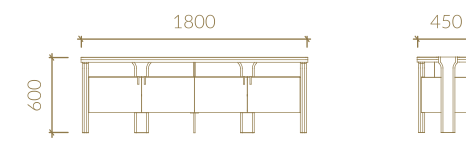

TECHNICAL SPECIFICATIONS

Metric units in millimeters

SIDEBOARD

BAR UNIT

VITRINE

TV UNIT

RECT. FIXED TOP DINING TABLE