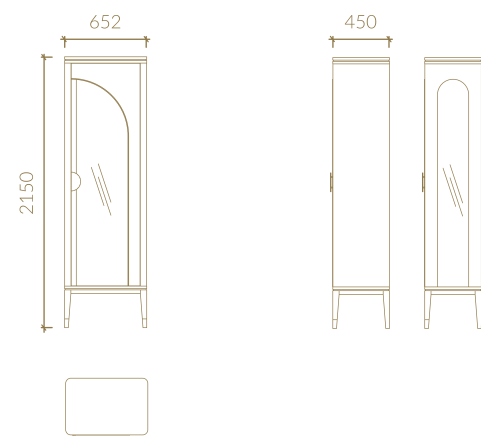

TECHNICAL SPECIFICATIONS

Metric units in millimeters

SIDEBOARD

BAR UNIT

TV UNIT

FIXED TOP DINING TABLE

RECT. EXT. TOP DINING TABLE

COFFEE TABLE LACQUERED TOP

TECHNICAL SPECIFICATIONS

Metric units in millimeters

SIDEBOARD

2 DOOR VITRINE

1 DOOR VITRINE LEFT VERSION

1 DOOR VITRINE RIGHT VERSION

TV UNIT

FIXED TOP DINING TABLE

ROUND FIXED TOP DINING TABLE

MIRROR

A close-up photograph of a wooden table corner. The table top is made of light-colored wood with a visible grain. The leg is made of a darker wood, possibly black-stained, and has a modern, angular design. The text 'JASMINE collection' is overlaid on the table top.