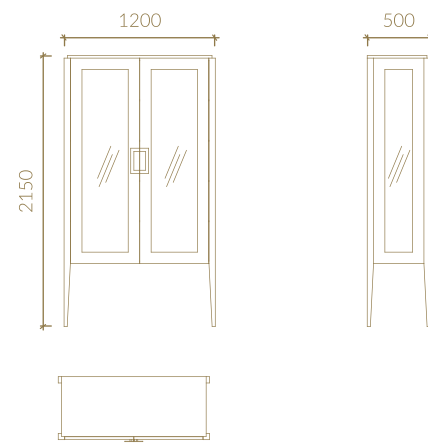

A1

A2

A3

1 DOOR VITRINE WITH JULIANA LEGS

B1

LEFT VERSION

B1

RIGHT VERSION

B2

LEFT VERSION

B2

RIGHT VERSION

B3
LEFT VERSION

B3
RIGHT VERSION

VITRINE

TV UNIT

RECT. EXT. TOP DINING TABLE

ARIA RECT. EXT. TOP DINING TABLE

DRESSING TABLE

PORTOBELLO

collection

FILLING THE SPACE WITH
personalized
FURNITURES WITH THE
BEST FINISHES

TECHNICAL SPECIFICATIONS

Metric units in millimeters

SIDEBOARD ON PLINTH

SIDEBOARD ON FEET

VITRINE

MIRROR

TV UNIT ON PLINTH

TV UNIT ON FEET

JOHN RECT. EXT. TOP DINING TABLE

SLICE