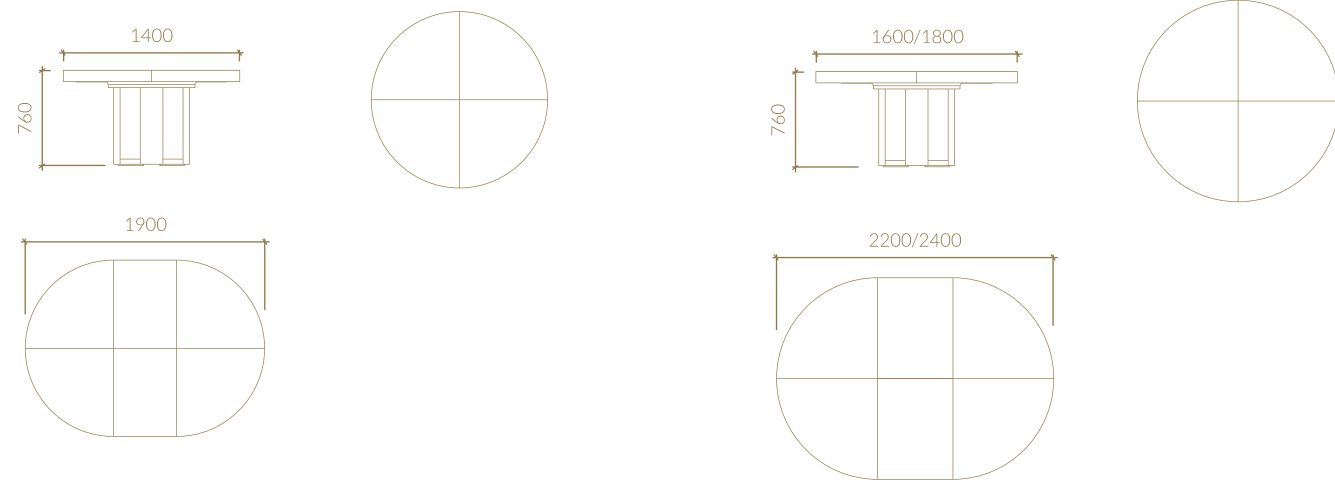

ROUND EXT. TOP DINING TABLE