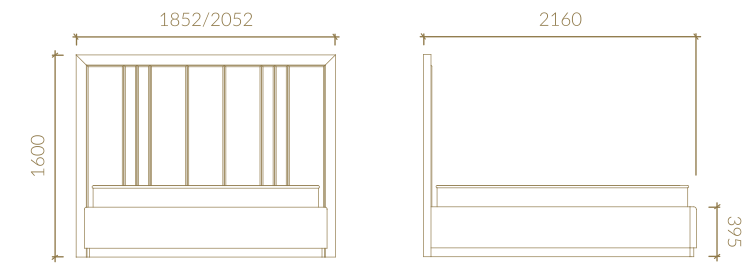

TIFFANY

BED