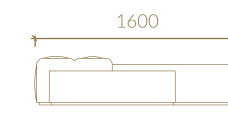

COFFEE TABLE
COMPLETE SET

MADRID

COFFEE TABLE

SERENITY

NEST OF TABLES WITH POUFF

CONSOLES

collection

Alma