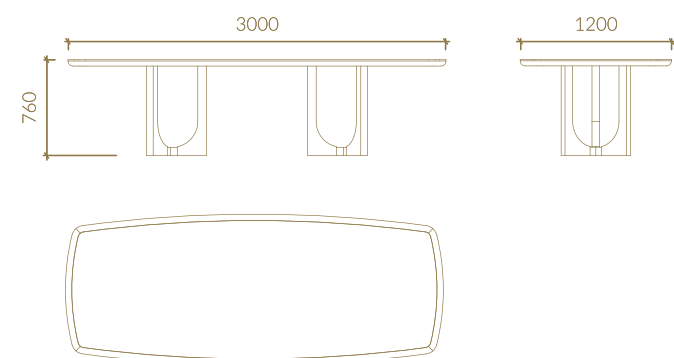

TECHNICAL SPECIFICATIONS

Metric units in millimeters

SIDEBOARD

BAR UNIT

TV UNIT

FIXED TOP DINING TABLE

RECT. EXT. TOP DINING TABLE

COFFEE TABLE LACQUERED TOP