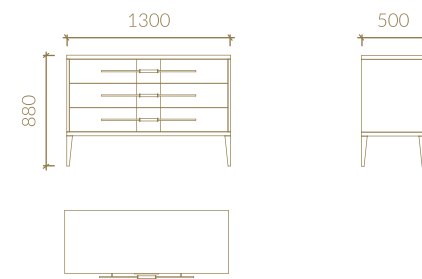

FEET BEDSIDE TABLE

CHEST OF DRAWERS

DOUBLE CHEST OF DRAWERS

KENZO

BED

MATTRESS SIZES:
1600x2000 / 1800x2000

BEDSIDE TABLE

CHEST OF DRAWERS