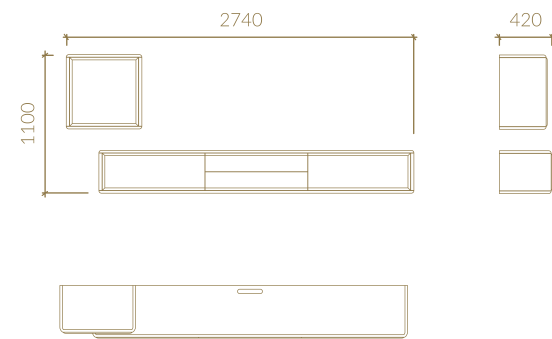

Metric units in millimeters

SIDEBOARD

BAR UNIT

VITRINE

VITRINE A

VITRINE B

TV UNIT

COFFEE TABLE

Metric units in millimeters

SIDEBOARD

COMPOSITION A

COMPOSITION A1

COMPOSITION B

COMPOSITION C

COMPOSITION D

COMPOSITION D1