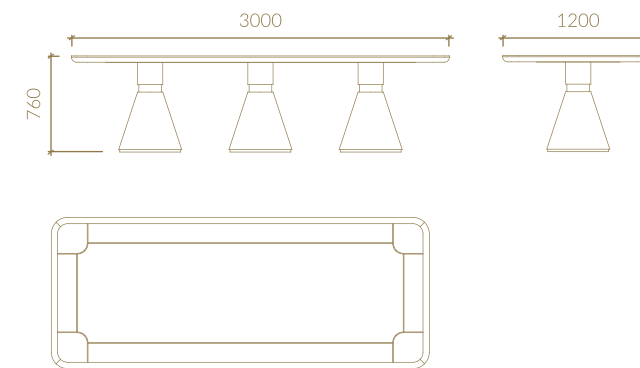

TECHNICAL SPECIFICATIONS

Metric units in millimeters

SIDEBOARD

BAR UNIT

TV UNIT

FIXED TOP DINING TABLE

RECT. EXT. TOP DINING TABLE

COFFEE TABLE LACQUERED TOP

TECHNICAL SPECIFICATIONS

Metric units in millimeters

SIDEBOARD

2 DOOR VITRINE

1 DOOR VITRINE LEFT VERSION

1 DOOR VITRINE RIGHT VERSION

TV UNIT

FIXED TOP DINING TABLE

ROUND FIXED TOP DINING TABLE

MIRROR

A close-up photograph of a wooden table corner. The table top is made of light-colored wood with a visible grain. The leg is made of a darker wood, possibly black-stained, and has a modern, angular design. The text 'JASMINE collection' is overlaid on the table top.