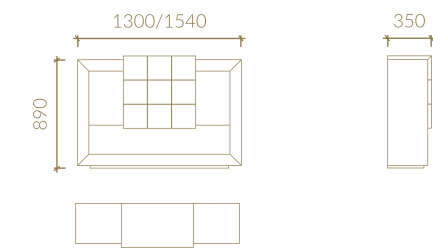

TECHNICAL SPECIFICATIONS

Metric units in millimeters

ALMA

COLINE

VOGUE

MIRROR

FAN

TURIM

REBECCA

MADRID

MADISON

CALIFORNIA

CLUB

BENCH

OCTANE