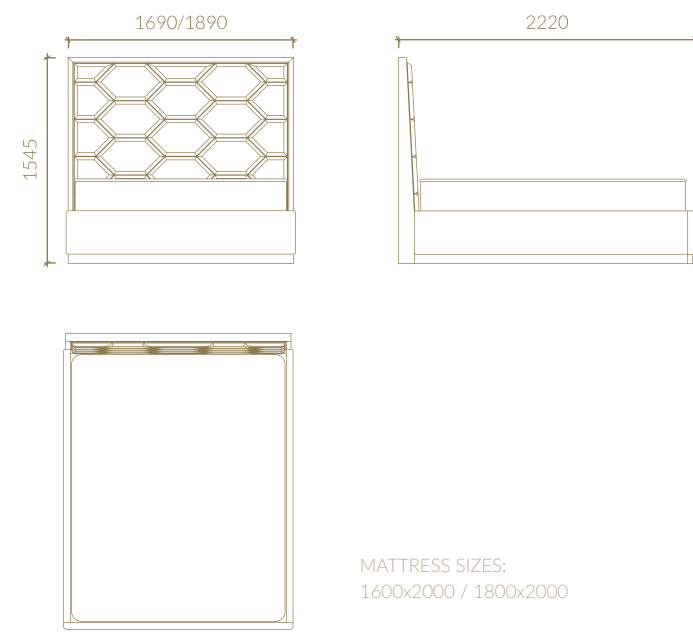

SCARLETT

BED

BENCH

MIRROR