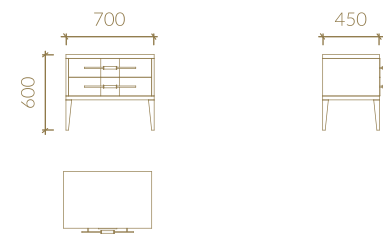

FEET BEDSIDE TABLE

CHEST OF DRAWERS

DOUBLE CHEST OF DRAWERS

KENZO

BED

MATTRESS SIZES:
1600x2000 / 1800x2000

BEDSIDE TABLE

CHEST OF DRAWERS