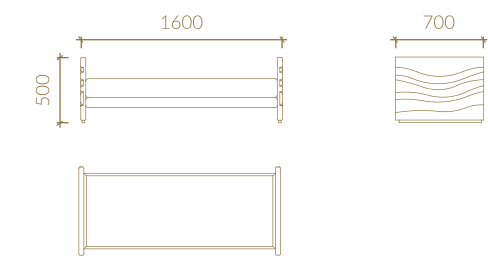

COUTURE

BED

MATTRESS SIZES:
1600x2000 / 1800x2000

3 DRAWERS BEDSIDE TABLE

2 DRAWERS BEDSIDE TABLE

1 DRAWER BEDSIDE TABLE

3 DRAWERS CHEST OF DRAWERS

6 DRAWERS CHEST OF DRAWERS

GATSBY

BED

MATTRESS SIZES:
1600x2000 / 1800x2000

BENCH

HARMONY

BED

MATTRESS SIZES:
1800x2000