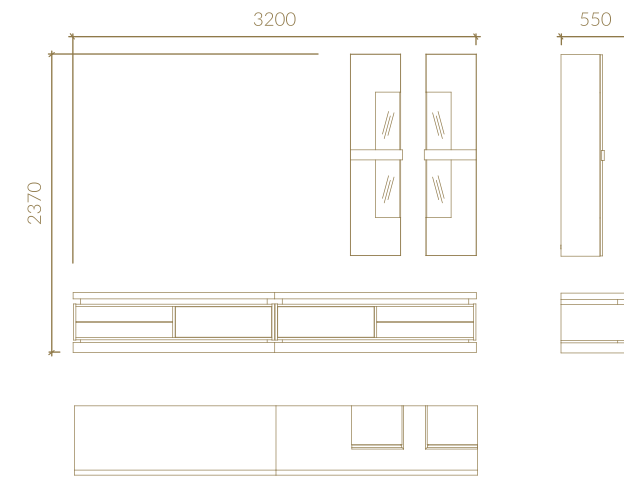

COMPOSITION B