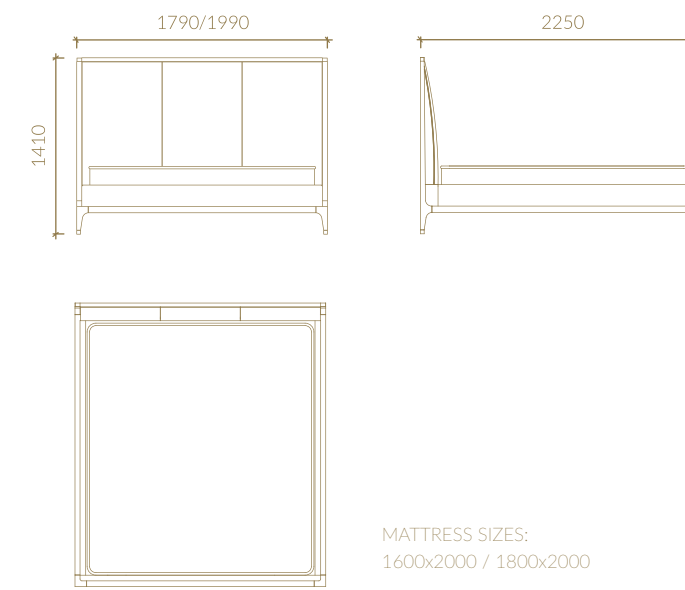

Harmony

CHOOSE BETWEEN INFINITE
possibilities

TECHNICAL SPECIFICATIONS

Metric units in millimeters

BRISTOL

BED

BEDSIDE TABLE

BENCH

CHEST OF DRAWERS

HIGH CHEST

MIRROR

CLUB

BED

BOURBON

BED

MATTRESS SIZES:
1600x2000 / 1800x2000

BEDSIDE TABLE

2 DRAWERS BEDSIDE TABLE

OPEN SECTION BEDSIDE TABLE

CHEST OF DRAWERS

ANNE

BED

MATTRESS SIZES:
1600x2000 / 1800x2000

BEDSIDE TABLE – 3 DRAWERS