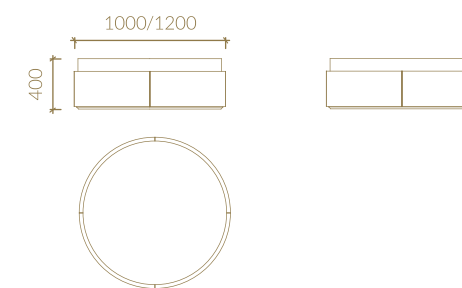

TECHNICAL SPECIFICATIONS

Metric units in millimeters

SIDEBOARD

BAR UNIT

TV UNIT

FIXED TOP DINING TABLE

RECT. EXT. TOP DINING TABLE

COFFEE TABLE LACQUERED TOP