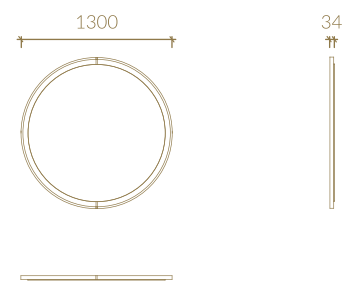

COFFEE TABLE

SUPPORT TABLE

MIRROR