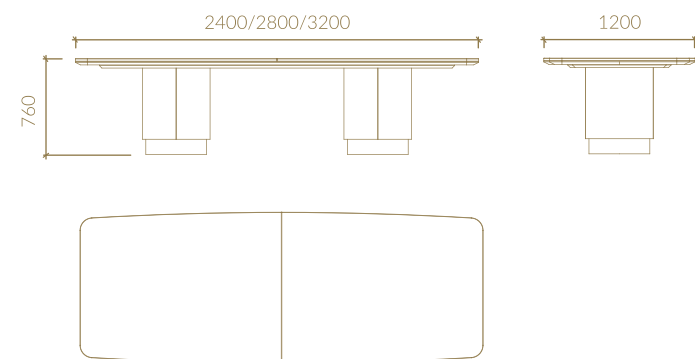

VITRINE

BAR UNIT

TV UNIT

RECT. FIXED TOP DINING TABLE

ROUND FIXED TOP DINING TABLE

MIRROR

AURO

collection