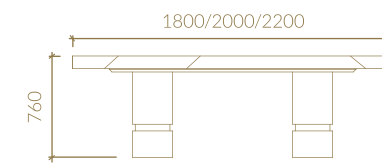

JOHN RECT. EXT. TOP DINING TABLE