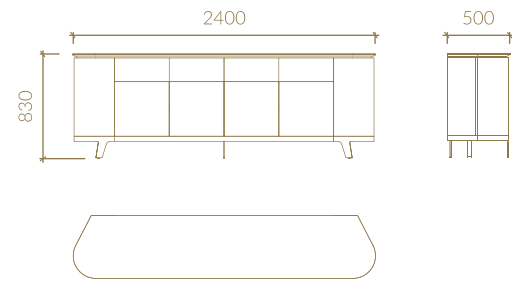

ELISA Armchair • ALLURE Armchair

TECHNICAL SPECIFICATIONS

Metric units in millimeters

SIDEBOARD

VITRINE

TV UNIT

RECT. EXT. TOP DINING TABLE

MIRROR

CADEO

collection

MAKE IT AS
unique
AS YOU

ANDREW Armchair/Chair

ANDREW Armchair/Chair • CAPRI Armchair/Chair

TECHNICAL SPECIFICATIONS

Metric units in millimeters

SIDEBOARD