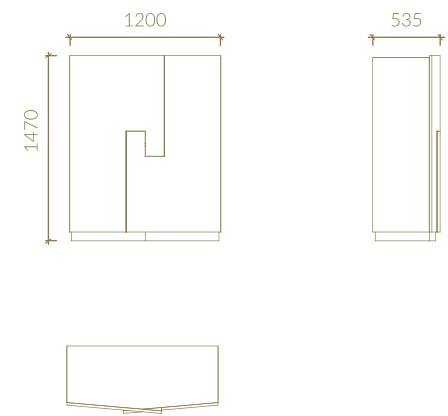

BOGO

SIDEBOARD

BAR UNIT

VITRINE

TV UNIT

SHELF

TOPAZE

RECT. EXT. TOP DINING TABLE