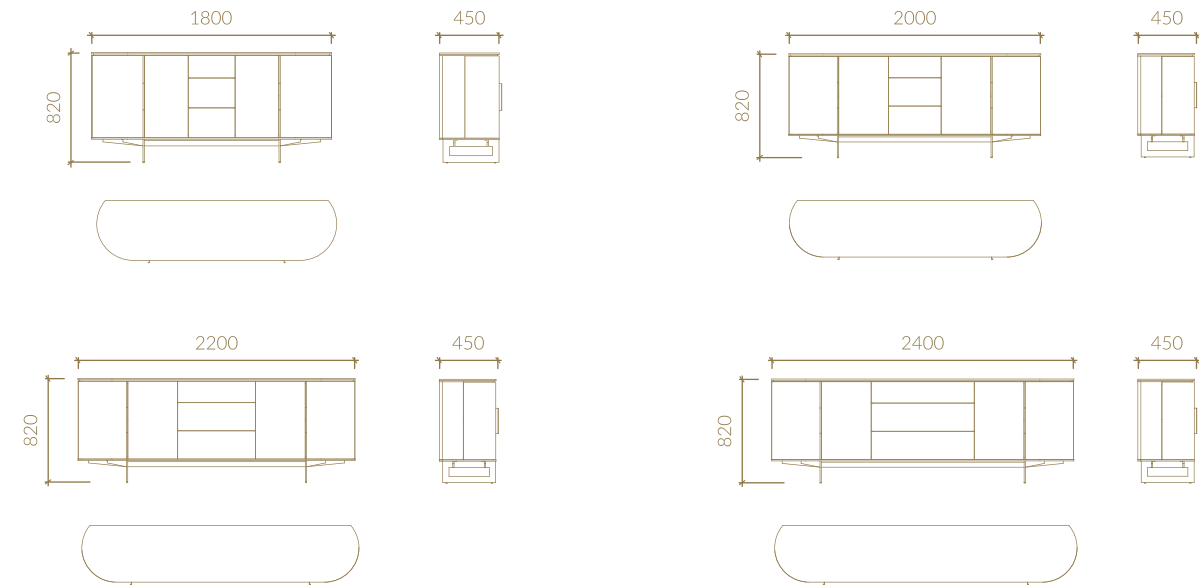

Metric units in millimeters

SIDEBOARD

A GLASS DOORS BAR UNIT

B LACQUERED DOORS BAR UNIT

VITRINE

TV UNIT

REC. EXT. TOP DINING TABLE

COFFEE TABLE