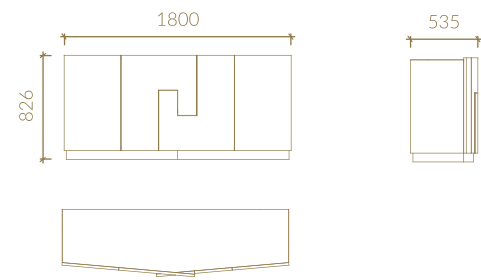

BOGO

SIDEBOARD