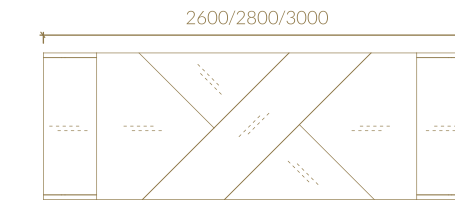

JOHN RECT. EXT. TOP DINING TABLE