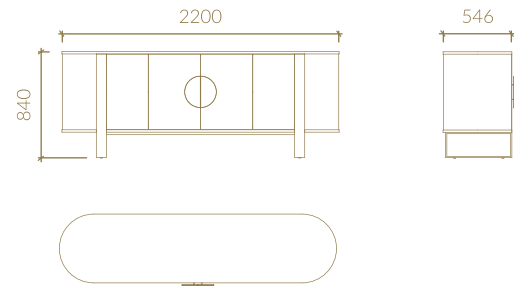

A1

A2

A3

1 DOOR VITRINE WITH JULIANA LEGS

B1

LEFT VERSION

B1

RIGHT VERSION

RIVIERA Support Table

TECHNICAL SPECIFICATIONS

Metric units in millimeters

ECLIPSE

SIDEBOARD

DESK

UNITY

EXTENDIBLE TOP DINING TABLE