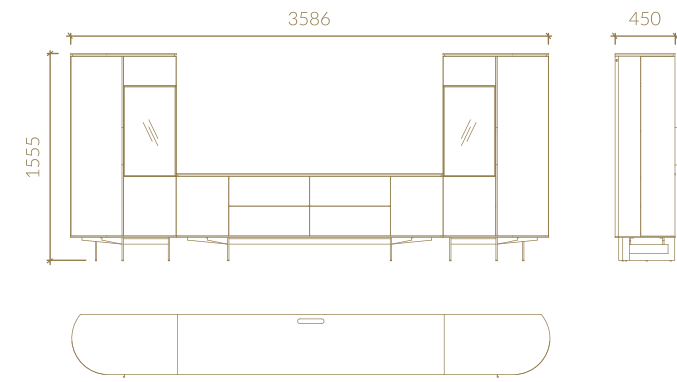

Metric units in millimeters

SIDEBOARD

A GLASS DOORS BAR UNIT

B LACQUERED DOORS BAR UNIT

VITRINE

TV UNIT

REC. EXT. TOP DINING TABLE

COFFEE TABLE

SUPPORT TABLE

COMPOSITION A

COMPOSITION B

COMPOSITION E
LEFT VERSION

COMPOSITION E
RIGHT VERSION

COMPOSITION C
LEFT VERSION

COMPOSITION C
RIGHT VERSION

SHELVES MODULE
LEFT VERSION