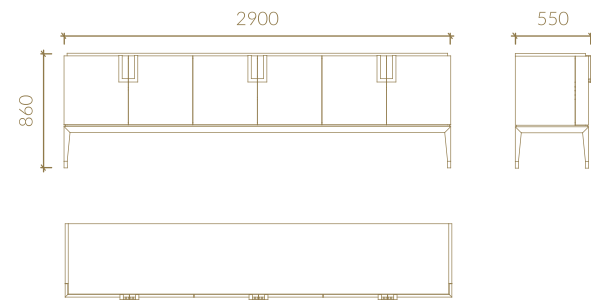

SIDEBOARD ON FEET