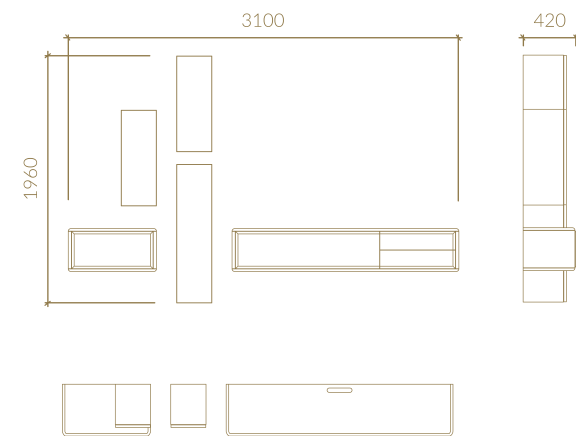

Metric units in millimeters

SIDEBOARD

BAR UNIT

VITRINE

VITRINE A

VITRINE B

TV UNIT

COFFEE TABLE

Metric units in millimeters

SIDEBOARD

COMPOSITION A

COMPOSITION A1

COMPOSITION B

COMPOSITION C

COMPOSITION D

COMPOSITION D1