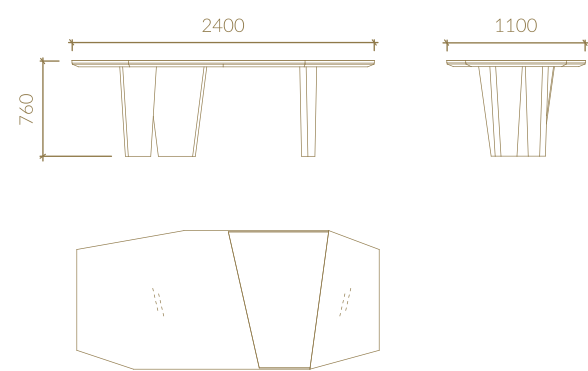

Metric units in millimeters

SIDEBOARD

TV UNIT

FIXED TOP DINING TABLE WITH VENEERED, LACQUERED OR MARBLE DETAIL

FIXED TOP DINING TABLE CERAMICS

FABIO

collection

WHERE TIMELESS DESIGN AND
MODERN TECHNOLOGY MEET