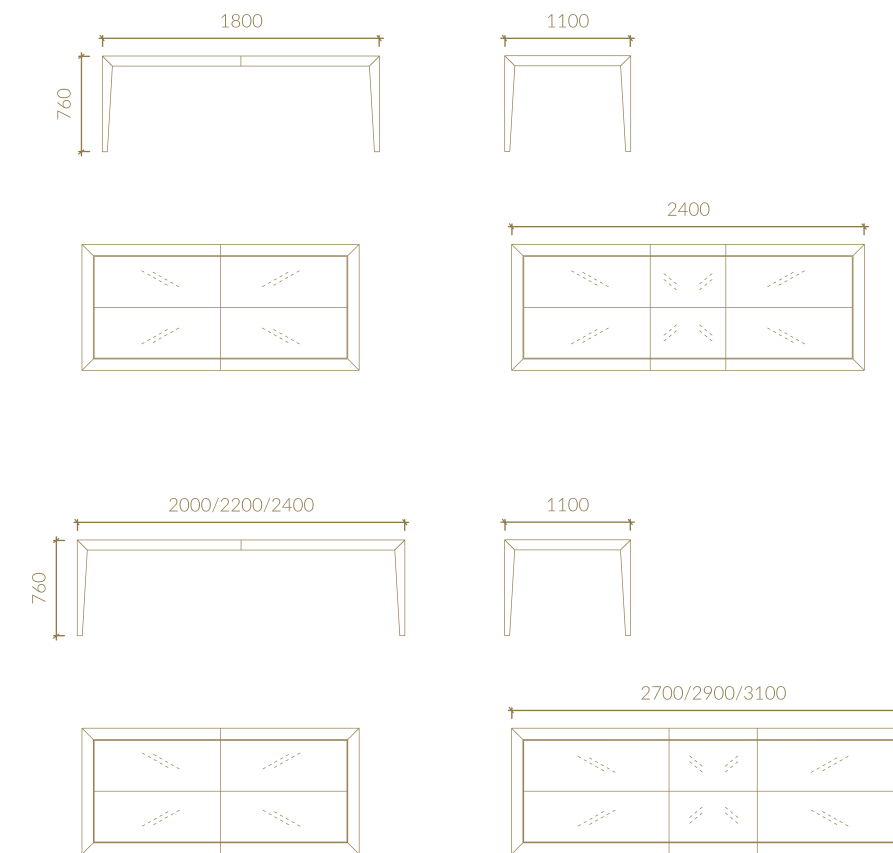

RECT. EXT. TOP DINING TABLE