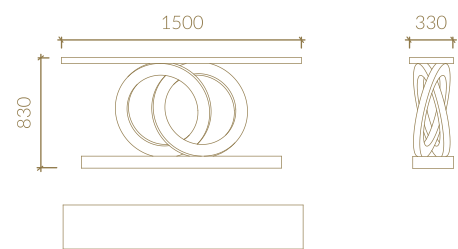

TECHNICAL SPECIFICATIONS

Metric units in millimeters

ALMA

COLINE

VOGUE

MIRROR

FAN

TURIM

REBECCA

MADRID

MADISON

CALIFORNIA

CLUB

BENCH

OCTANE