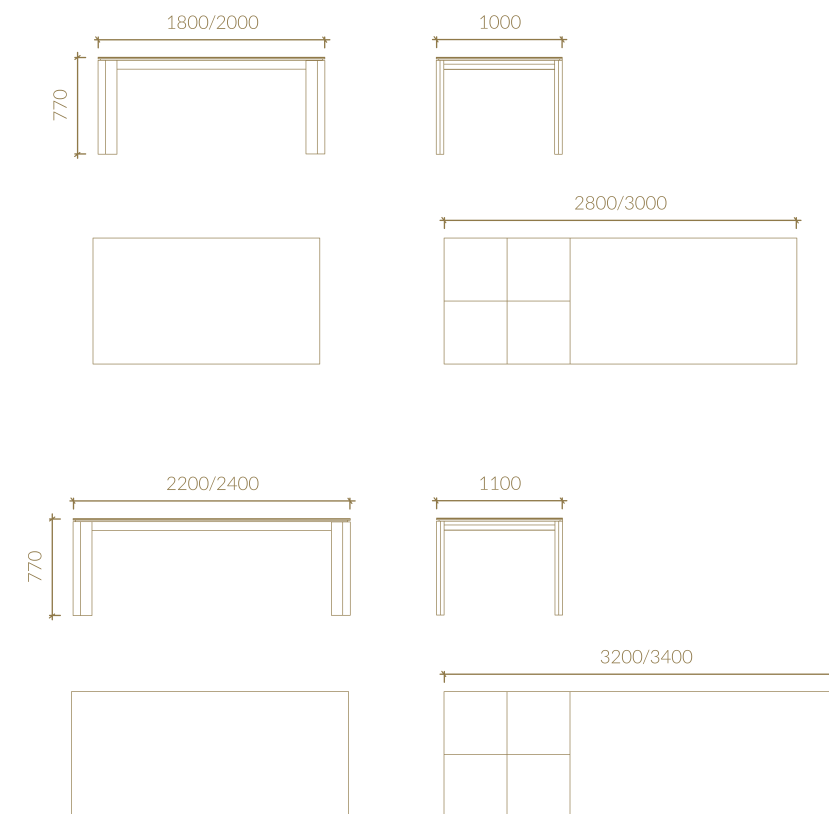

MOON

COFFEE TABLE

RECT. EXT. TOP DINING TABLE