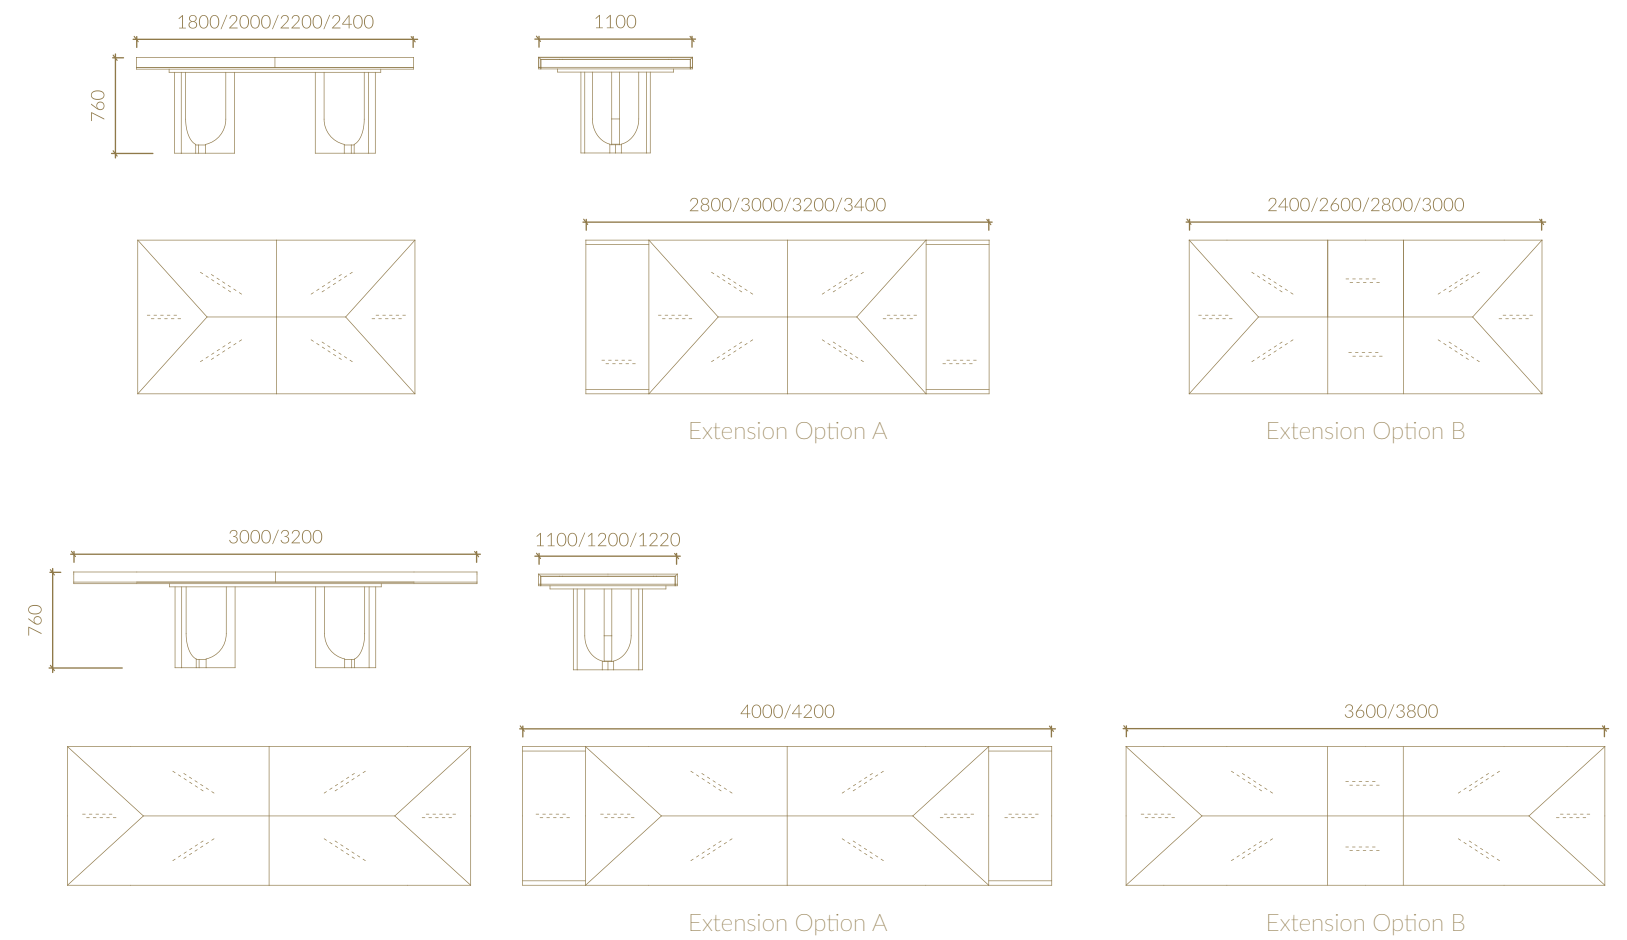

TECHNICAL SPECIFICATIONS

Metric units in millimeters

SIDEBOARD

BAR UNIT

TV UNIT

FIXED TOP DINING TABLE

RECT. EXT. TOP DINING TABLE

COFFEE TABLE LACQUERED TOP