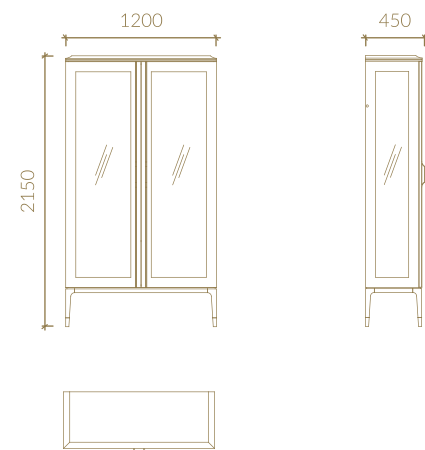

ELISA Armchair • ALLURE Armchair

TECHNICAL SPECIFICATIONS

Metric units in millimeters

SIDEBOARD

VITRINE

TV UNIT

RECT. EXT. TOP DINING TABLE

MIRROR