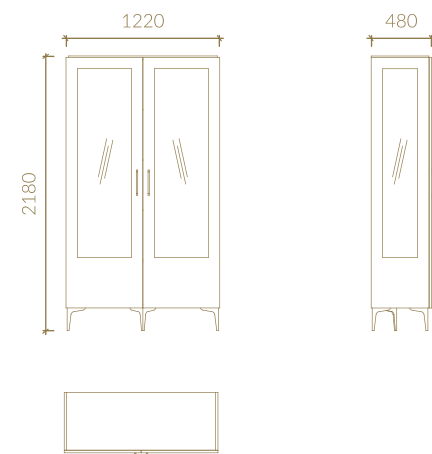

Metric units in millimeters

SIDEBOARD

A GLASS DOORS BAR UNIT

B LACQUERED DOORS BAR UNIT

VITRINE

TV UNIT

REC. EXT. TOP DINING TABLE

COFFEE TABLE

FILLING THE SPACE WITH
personalized
FURNITURES WITH THE
BEST FINISHES

CHOOSE BETWEEN INFINITE
possibilities

TECHNICAL SPECIFICATIONS

Metric units in millimeters

SIDEBOARD

WITH PORTOBELLO FEET

2 DOORS VITRINE WITH JULIANA LEGS

A1

A2

A3

1 DOOR VITRINE WITH JULIANA LEGS

B1

LEFT VERSION

B1

RIGHT VERSION