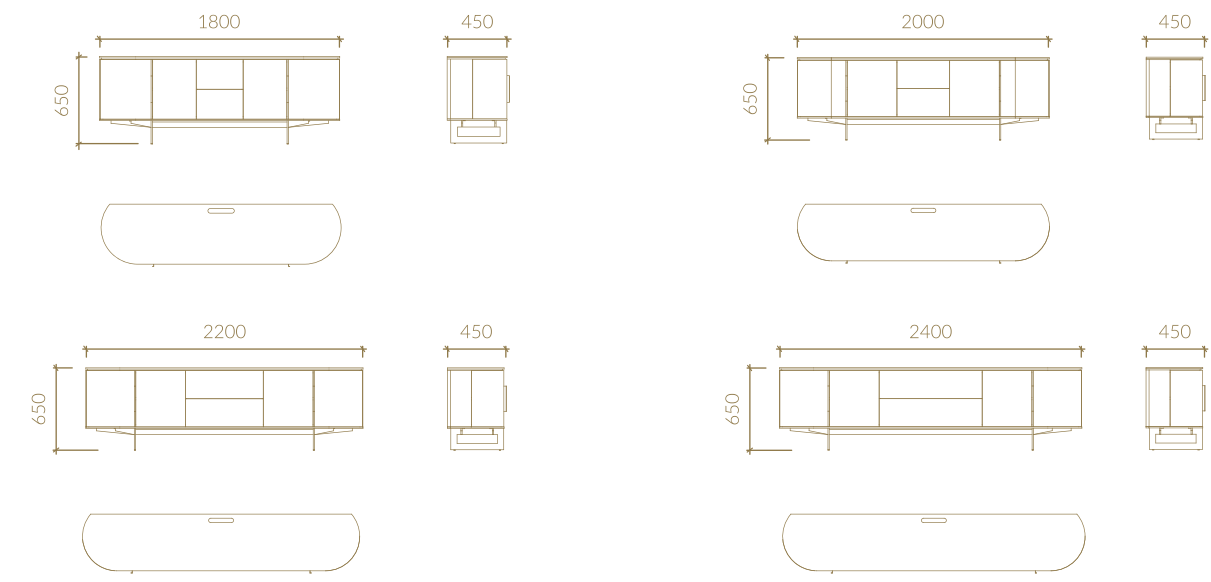

Metric units in millimeters

SIDEBOARD

A GLASS DOORS BAR UNIT

B LACQUERED DOORS BAR UNIT

VITRINE

TV UNIT

REC. EXT. TOP DINING TABLE

COFFEE TABLE

SUPPORT TABLE

COMPOSITION A

COMPOSITION B

COMPOSITION E
LEFT VERSION

COMPOSITION E
RIGHT VERSION

COMPOSITION C
LEFT VERSION

COMPOSITION C
RIGHT VERSION

SHELVES MODULE
LEFT VERSION