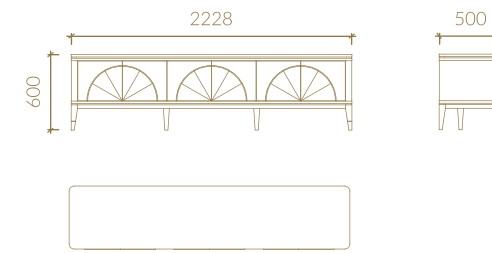

TECHNICAL SPECIFICATIONS

Metric units in millimeters

SIDEBOARD

2 DOOR VITRINE

1 DOOR VITRINE LEFT VERSION

1 DOOR VITRINE RIGHT VERSION

TV UNIT

FIXED TOP DINING TABLE