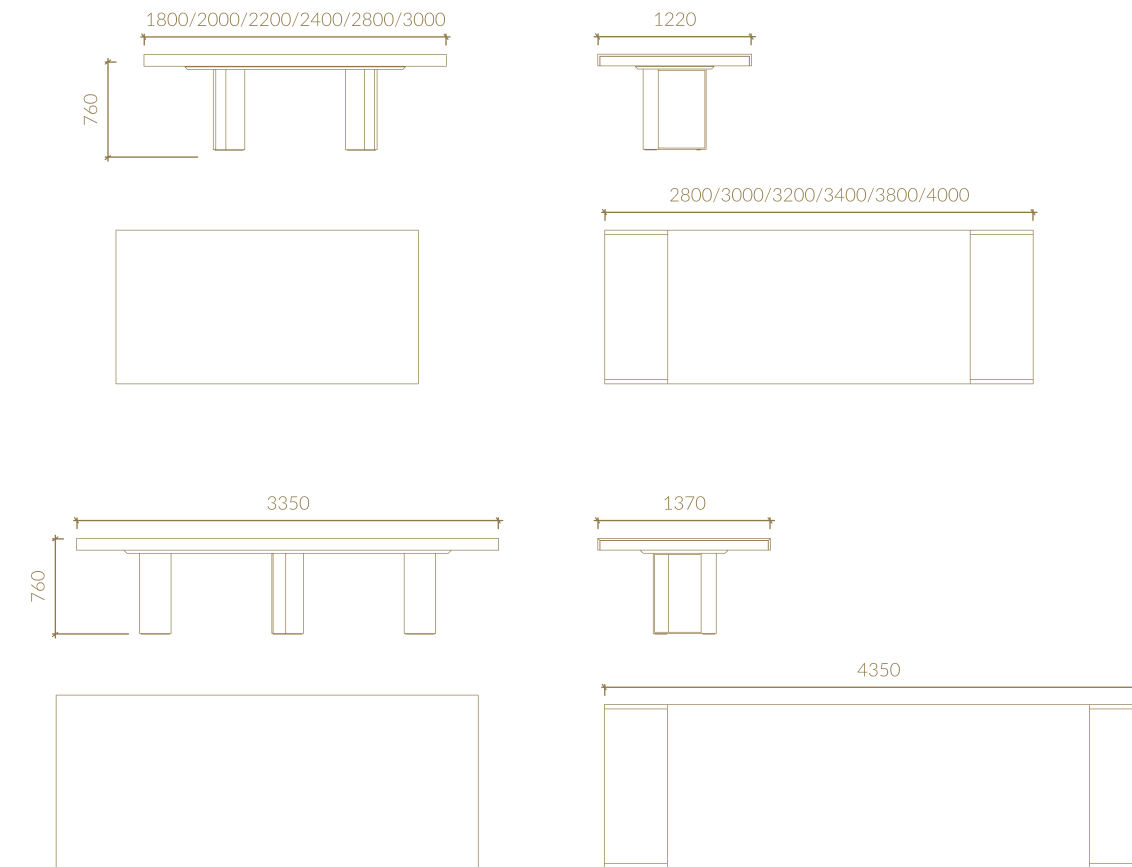

MIOLA

RECT. EXT. TOP DINING TABLE

COFFEE TABLE

SIDE TABLE