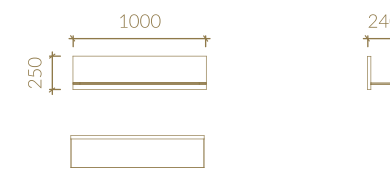

WALL MODULE