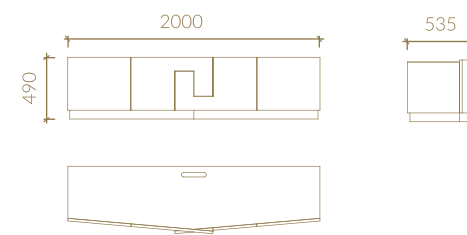

BOGO

SIDEBOARD

BAR UNIT

VITRINE

TV UNIT

SHELF

TOPAZE

RECT. EXT. TOP DINING TABLE