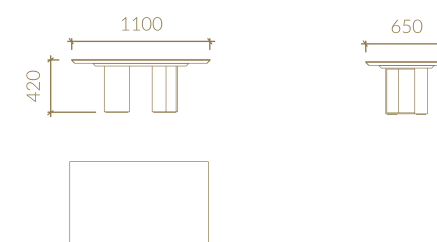

COFFEE TABLE