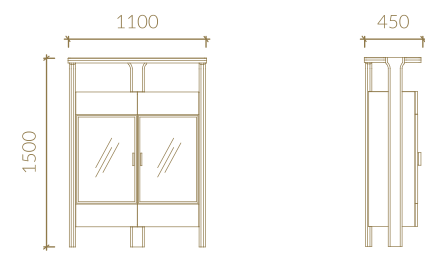

TECHNICAL SPECIFICATIONS

Metric units in millimeters

SIDEBOARD

2 DOOR VITRINE

1 DOOR VITRINE LEFT VERSION

1 DOOR VITRINE RIGHT VERSION

TV UNIT

FIXED TOP DINING TABLE

JASMINE
collection

JUSTY Armchair

FILLING THE SPACE WITH
personalized
FURNITURES WITH THE
BEST FINISHES

JUSTY Armchair/Chair

TECHNICAL SPECIFICATIONS

Metric units in millimeters

SIDEBOARD

BAR UNIT