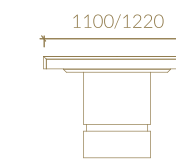

JOHN RECT. EXT. TOP DINING TABLE