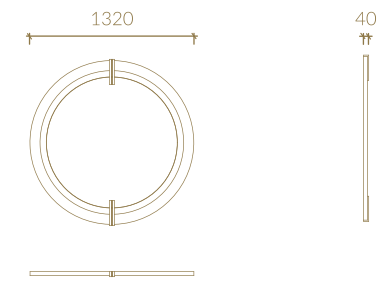

TECHNICAL SPECIFICATIONS

Metric units in millimeters

SIDEBOARD

VITRINE

BAR UNIT

TV UNIT

RECT. FIXED TOP DINING TABLE

ROUND FIXED TOP DINING TABLE

MIRROR