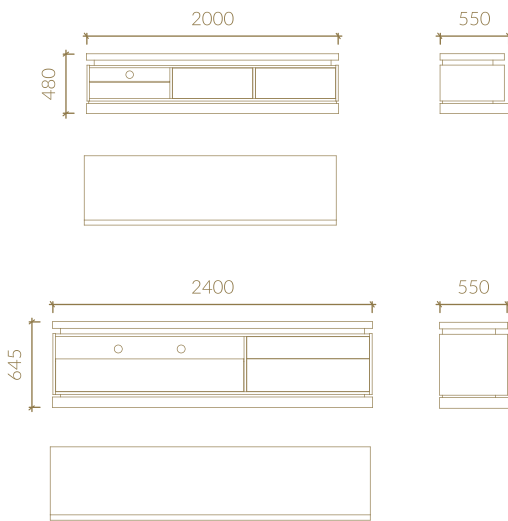

TECHNICAL SPECIFICATIONS

Metric units in millimeters

SIDEBOARD

BAR UNIT

WITH GLASS DOOR

VITRINE

VITRINE B

TV UNIT

TV UNIT WITH SLIDING DOOR

RECT. FIXED TOP DINING TABLE

RECT. EXT. DINING TABLE Corrigir: Rect. Ext. Top Dining Table