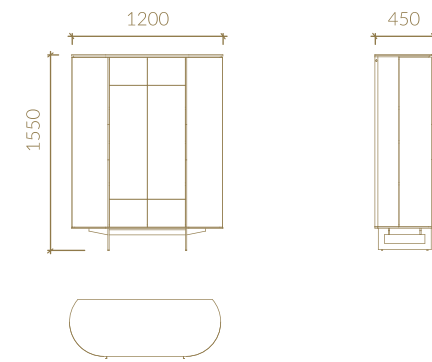

Metric units in millimeters

SIDEBOARD

A GLASS DOORS BAR UNIT

B LACQUERED DOORS BAR UNIT

VITRINE

TV UNIT

REC. EXT. TOP DINING TABLE

COFFEE TABLE

SUPPORT TABLE

COMPOSITION A

COMPOSITION B

COMPOSITION E
LEFT VERSION

COMPOSITION E
RIGHT VERSION

COMPOSITION C
LEFT VERSION

COMPOSITION C
RIGHT VERSION

SHELVES MODULE
LEFT VERSION