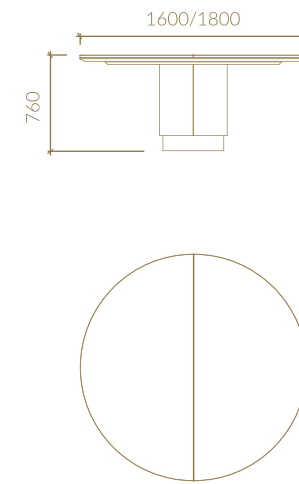

ROUND FIXED TOP DINING TABLE