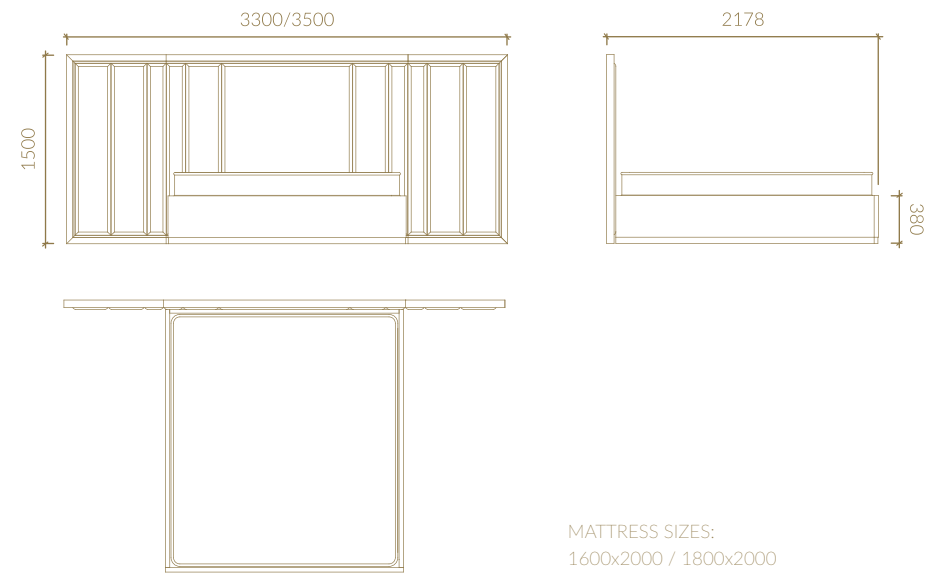

CHEST OF DRAWERS

HIGH CHEST

MIRROR

CLUB

BED

BOURBON

BED

MATTRESS SIZES:
1600x2000 / 1800x2000