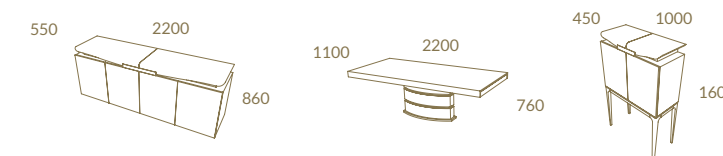

Imperador

LC16 + LC15 + M10 + Polished Stainless Steel
 IMPERADOR TV Unit · IMPERADOR Side Table (higher)
 IMPERADOR Coffee Table · IMPERADOR Side Table (Lower)

SUNSET

GEOMETRIC
SHAPES

Sunset

Eucalyptus Polar + LC16 + Gold Stainless Steel
SUNSET Fixed Top With Gaudi Column Dining Table
SHELL Chair · SUNSET 2,20 Sideboard
SUNSET High Bar Unit · RIVIERA Sideboard Mirror