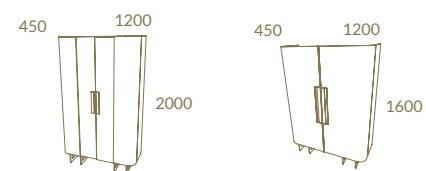

LC28 + Polished Stainless Steel
MAJESTIC Vitrine - MAJESTIC Bar Unit

Page 110 LC28+ VS286T
 MAJESTIC 2,20 TV Unit · MAJESTIC Round Coffee Table · MAJESTIC Side Table · HALF MOON (Left or Right Version) Sofa · RIVIERA Tub Chair