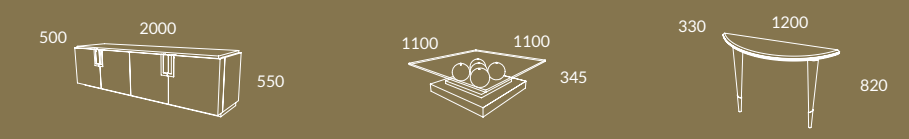

Page 56
LC16 + LC15 · LC01
PORTOBELLO Sideboard on Legs

Portobello

Ash Burl Burgundy · Copper Stainless Steel
PORTOBELLO Sideboard · PORTOBELLO Sideboard Mirror
ARIA Rect. Ext. Dining Table · GAUDI Chair

Ash Burl Burgundy · Copper Stainless Steel
 ARIA Rect. Ext. Dining Table · GAUDI Chair
 PORTOBELLO Sideboard · PORTOBELLO Chair · CLAIRE Chair

Statement pieces

PORTOBELLO COLLECTION

Ash Burl Burgundy · Nickel Noir
 PORTOBELLO TV Unit · PORTOBELLO Sofa · PORTOBELLO Coffee Table · MADISON Sofa Side Table
 ELLY Console · JASMIN Chair · ALICIA Chair