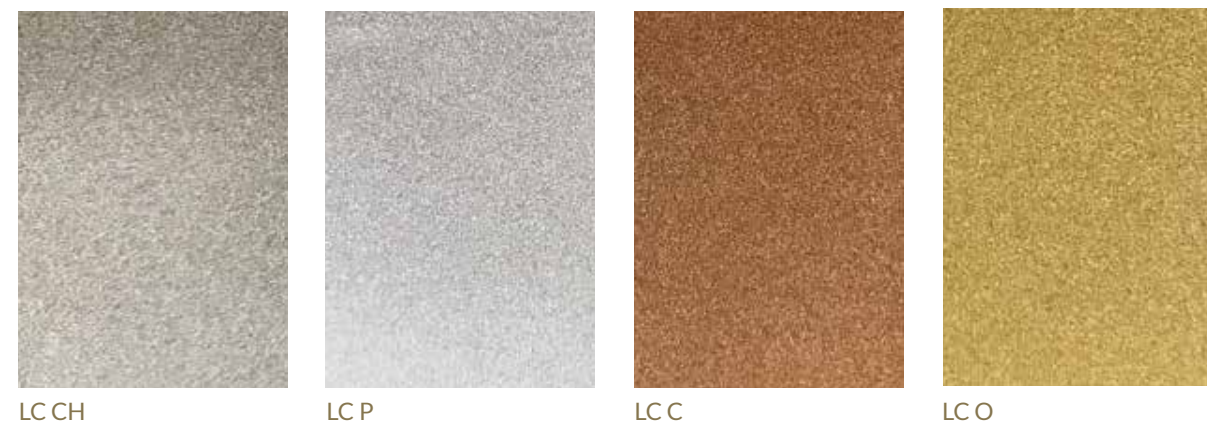

Grey Colour Espresso Colour Polar White Colour

Ebony

Natural Ebony Reconstituted Ebony

Other Exotic Veneers

Tulipwood Lavender Colour Ash Burl Light Grey Colour Ash Burl Burgundy Colour Natural Rosewood Reconstituted Rosewood

Leaf

Silver FHPR Gold FHOR Copper FHBZ Champagne FHCH

Lacquer

Lacquer Leaf Colour:

* GLASS AVAILABLE IN THE SAME COLOURS AS THE LACQUER, AND WITH THE SAME REFERENCE (E.G. VR12 GLASS COLOUR CORRESPONDS TO THE LC12 LACQUER COLOUR - GREY)

Basalt black

Basalt Grey

Clement

Iron Copper

Iron Corten

Iron Grey

Iron Moss

Lava