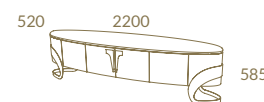

M08 + LC13 + Gold Stainless Steel
SUNSET Rect. Dining Table 3 Columns · HARMONY Chair
HARMONY 2,20 Sideboard · HARMONY Mirror

*A living room
statement*

HARMONY COLLECTION

M07 + LC13 + Gold Stainless Steel
HARMONY Round Dining Table - HARMONY Chair
HARMONY 2,20 Sideboard