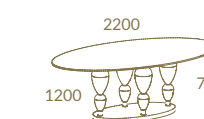

LC28 + Polished Stainless Steel
MAJESTIC Vitrine - MAJESTIC Bar Unit

Page 110 LC28+ VS286T
 MAJESTIC 2,20 TV Unit · MAJESTIC Round Coffee Table · MAJESTIC Side Table · HALF MOON (Left or Right Version) Sofa · RIVIERA Tub Chair

IMPERADOR

GOLD
HARMONY

Imperador

LC01 + LC16
IMPERADOR Rect. Dining Table 2.20
PLAZA Chair

Statement pieces

PORTOBELLO COLLECTION

LC01 + LC16
IMPERADOR 3 Doors Sideboard · IMPERADOR Rect. Dining Table 2.20
PLAZA Chair · CHARLOTTE Chair