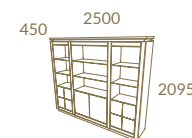

Natural Ebony + LC13
 VERONA Library · VERONA Desk
 VERONA Round Table · VERONA 1.80 Sideboard

Executive

*Uniqueness has a middle name:
Executive*

EXECUTIVE OFFICE

Natural Ebony
EXECUTIVE Round Table
EXECUTIVE Sideboard