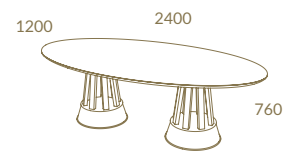

Soft Plum
MADISON Desk

PRESTIGE

BRIGHT
LUXURY

M08 + LC31
PRESTIGE Sideboard
PRESTIGE Sideboard Mirror
PRESTIGE Round Dining Table
PRESTIGE Chair

Prestige

*Sleek features, sumptuous design
and noble materials are the key elements
to a dazzling combination.*