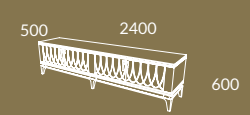

*Brighten
any room*

LUNA COLLECTION

LC16

LUNA TV Unit · LUNA Shelves