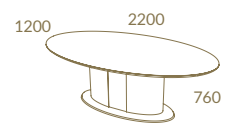

GATSBY

SUMPTUOUS
WAVES

M06 + Gold Stainless Steel
GATSBY Oval Dining Table · GATSBY Chair · GATSBY 2,30 Sideboard

Gatsby

*Contemporary
living room*

GATSBY COLLECTION

GATSBY 2,30 TV Unit · GATSBY Coffee Table · GATSBY Side Table
GATSBY Sofa · GATSBY One Seater Sofa