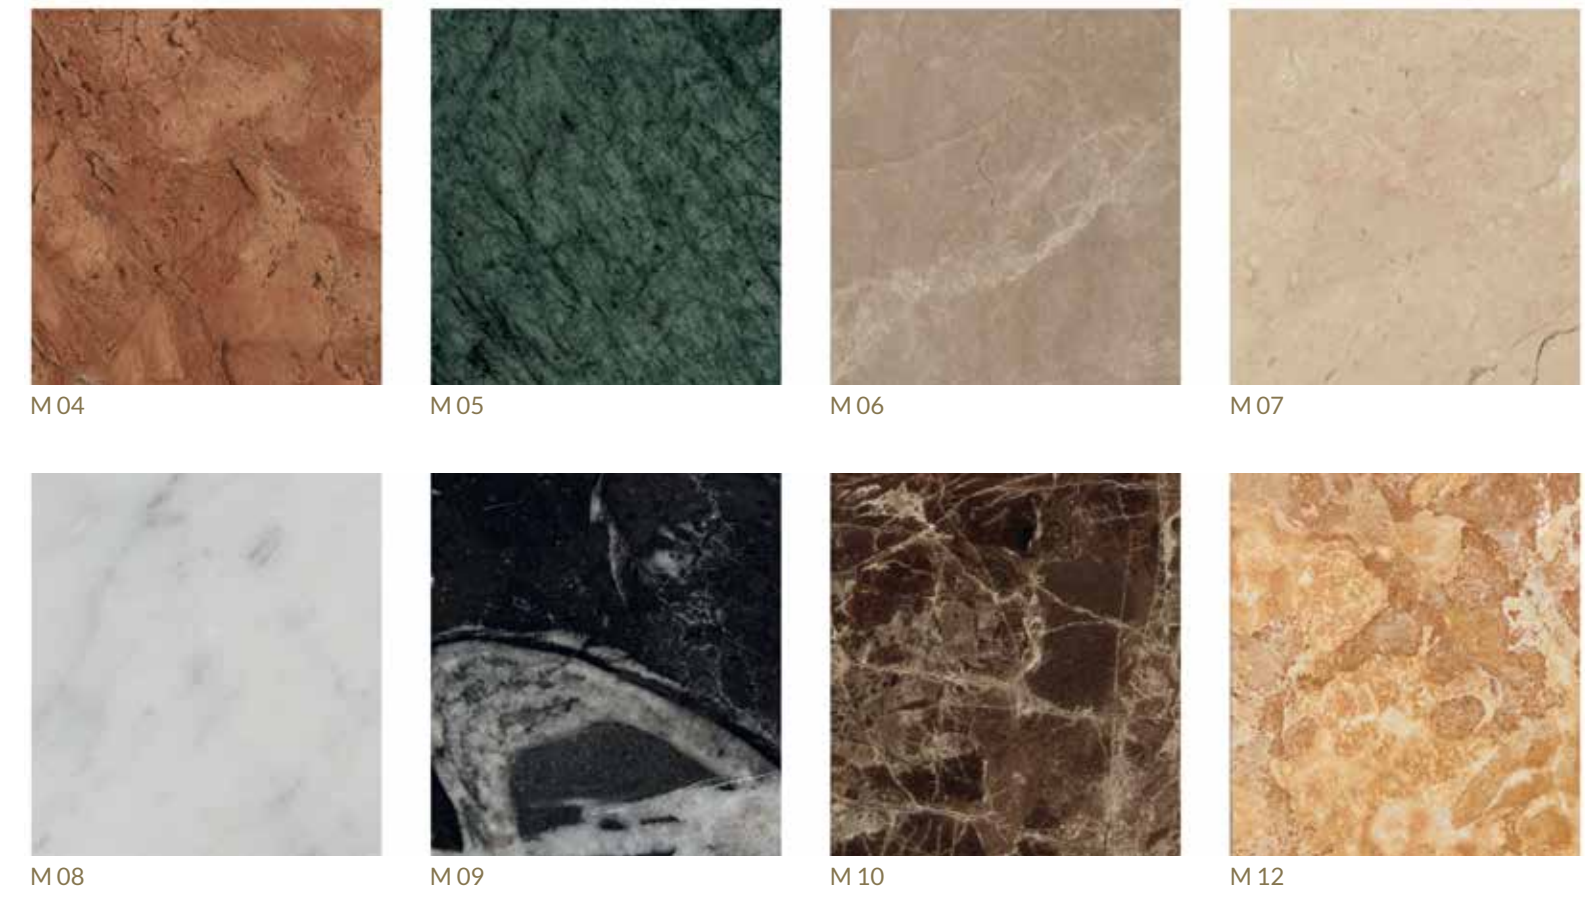

Grey Colour Espresso Colour Polar White Colour

Ebony

Natural Ebony Reconstituted Ebony

Other Exotic Veneers

Tulipwood Lavender Colour Ash Burl Light Grey Colour Ash Burl Burgundy Colour Natural Rosewood Reconstituted Rosewood

Leaf

Silver FHPR Gold FHOR Copper FHBZ Champagne FHCH

Lacquer

Lacquer Leaf Colour:

* GLASS AVAILABLE IN THE SAME COLOURS AS THE LACQUER, AND WITH THE SAME REFERENCE (E.G. VR12 GLASS COLOUR CORRESPONDS TO THE LC12 LACQUER COLOUR - GREY)

Marble

Metals

Ceramic

Arena

Artic White

Avorio

Barro

Basalt Beige

Basalt black

Basalt Grey

Clement

Iron Copper

Iron Corten

Iron Grey

Iron Moss

Lava