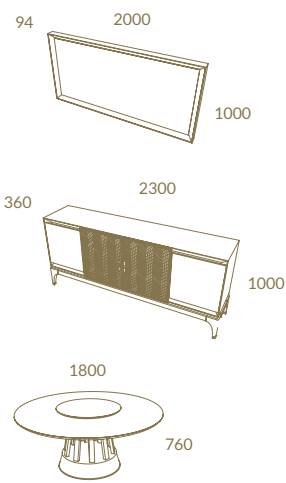

Soft Plum
MADISON Desk

PRESTIGE

BRIGHT
LUXURY

M08 + LC31
PRESTIGE Sideboard
PRESTIGE Sideboard Mirror
PRESTIGE Round Dining Table
PRESTIGE Chair

Prestige

*Sleek features, sumptuous design
and noble materials are the key elements
to a dazzling combination.*