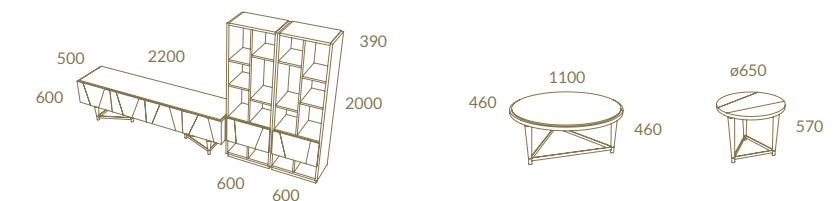

Madison

Madison

MADISON 2.20 Sideboard

Soft Plum + NG01
 MADISON High Bar Unit
 MADISON Side Table · FUN Chair

*The sumptuous
statement a simple
detail can make.*

MADISON COLLECTION

Soft Plum + Polished Stainless Steel
MADISON Composition · MADISON Coffee Table · MADISON Side Table