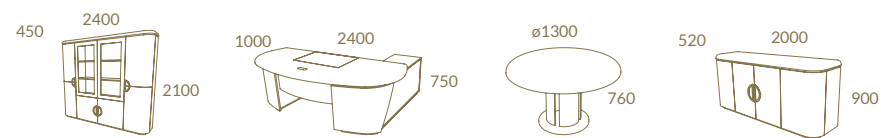

Natural Ebony + LC13
VERONA Library · VERONA Desk
VERONA Round Table · VERONA 1.80 Sideboard