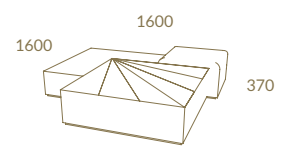

Marble M06 + LC28 + Gold Stainless Steel
GATSBY 2,30 TV Unit · GATSBY Coffee Table

SERENITY

AUTHENTIC
CURVES

Serenity

Tulipwood + Brushed Brass
SERENITY TV Unit · CARLTON 1.45 Mirror
SERENITY Nest of Tables · MAJESTIC Sofa