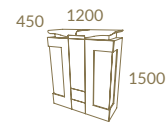

Eucalyptus Polar + LC13
SUNSET 2,20 Sideboard · SUNSET TV Base

*The expertise and
experience of our craftsmen
are perfectly reflected
on our Shell chair*

SUNSET COLLECTION

MADISON

Soft Plum + M08
MADISON 2.20 Sideboard · MADISON B Chair
MADISON Sideboard Mirror