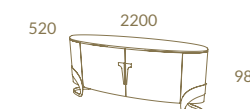

M08 + LC13 + Gold Stainless Steel
SUNSET Rect. Dining Table 3 Columns · HARMONY Chair
HARMONY 2,20 Sideboard · HARMONY Mirror

*A living room
statement*

HARMONY COLLECTION

M07 + LC13 + Gold Stainless Steel
HARMONY Round Dining Table - HARMONY Chair
HARMONY 2,20 Sideboard