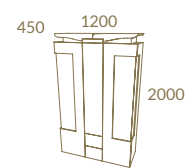

Eucalyptus Polar + LC13
SUNSET 2,20 Sideboard · SUNSET TV Base

*The expertise and
experience of our craftsmen
are perfectly reflected
on our Shell chair*

SUNSET COLLECTION

MADISON

Soft Plum + M08
MADISON 2.20 Sideboard · MADISON B Chair
MADISON Sideboard Mirror