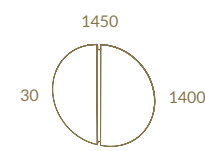

Marble M06 + LC28 + Gold Stainless Steel
GATSBY 2,30 TV Unit · GATSBY Coffee Table

SERENITY

AUTHENTIC
CURVES

Serenity

Tulipwood + Brushed Brass
SERENITY TV Unit · CARLTON 1.45 Mirror
SERENITY Nest of Tables · MAJESTIC Sofa