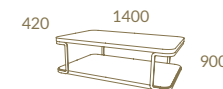

Combination of
different textures
and materials

SERENITY COLLECTION