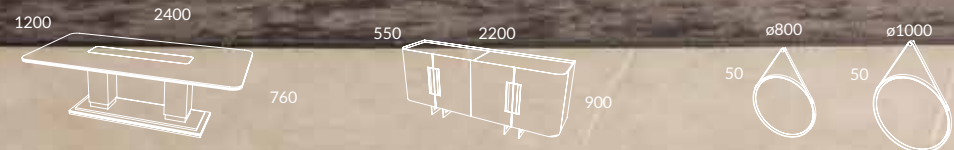

MAJESTIC COLLECTION

Eucalyptus Frisé Espresso + Brushed Brass
MAJESTIC Rect. 2.40 Fixed Top Dining Table

LC16 + Stone VS285T + Polished Stainless Steel
 MAJESTIC Rect. 2,40 Fixed Top Dining Table - MAJESTIC Armchair
 MAJESTIC 2,20 Sideboard - CURVE Mirror

LC28 + Polished Stainless Steel
MAJESTIC Vitrine - MAJESTIC Bar Unit

Page 110 LC28+ VS286T
 MAJESTIC 2,20 TV Unit · MAJESTIC Round Coffee Table · MAJESTIC Side Table · HALF MOON (Left or Right Version) Sofa · RIVIERA Tub Chair