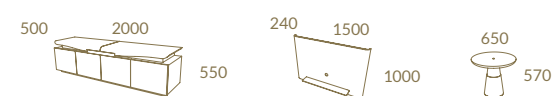

Sunset

Eucalyptus Polar + Nickel Noir + LC16
SUNSET TV Base · SUNSET TV Panel
SUNSET Round Side Table
SUNSET Coffee Table · AVANTGARD Sofa