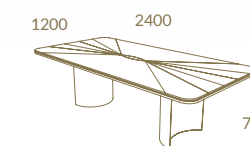

The gold stainless steel
pairs so perfectly
with the tulipwood
exotic veneer

—
SERENITY COLLECTION

Fixed top