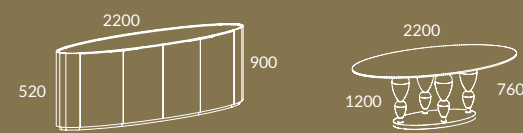

LC28 + Polished Stainless Steel
MAJESTIC Vitrine - MAJESTIC Bar Unit

Page 110 LC28+ VS286T
 MAJESTIC 2,20 TV Unit · MAJESTIC Round Coffee Table · MAJESTIC Side Table · HALF MOON (Left or Right Version) Sofa · RIVIERA Tub Chair

IMPERADOR

GOLD
HARMONY

Imperador

LC01 + LC16
IMPERADOR Rect. Dining Table 2.20
PLAZA Chair

Statement pieces

PORTOBELLO COLLECTION

LC01 + LC16
IMPERADOR 3 Doors Sideboard · IMPERADOR Rect. Dining Table 2.20
PLAZA Chair · CHARLOTTE Chair

Exquisite details

IMPERADOR COLLECTION

LC16
IMPERADOR 4 Doors Sideboard

Giulia

M10 + LC01+ LC28
 IMPERADOR 3 Doors Sideboard · IMPERADOR Sideboard Mirror
 IMPERADOR Rect. Dining Table 2.20 · MADISON Chair