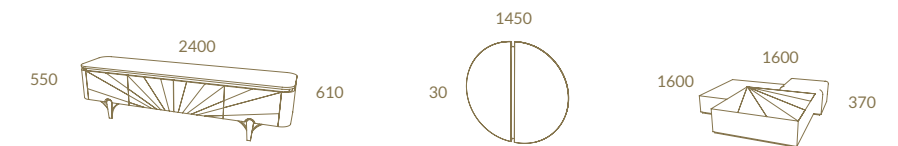

Tulipwood + Brushed Brass
SERENITY TV Unit • CARLTON 1.45 Mirror • SERENITY Nest of Tables • MAJESTIC Sofa