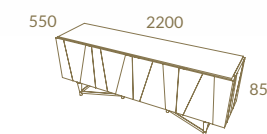

Madison

Madison

MADISON 2.20 Sideboard

Soft Plum + NG01
 MADISON High Bar Unit
 MADISON Side Table · FUN Chair

*The sumptuous
statement a simple
detail can make.*

MADISON COLLECTION

Soft Plum + Polished Stainless Steel
MADISON Composition · MADISON Coffee Table · MADISON Side Table