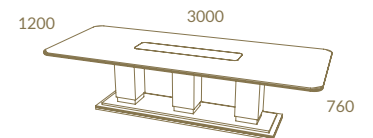

Page 96
SHELL Tub Chair
SHELL Footrest

Page 97

MAGESTIC

NOTABLE
LINES

Majestic

Natural Ebony + Polished Stainless Steel
MAJESTIC Rect. 3,00 Fixed Top Dining Table · PLAZA Chair

*The sumptuous statement
a simple detail can make*