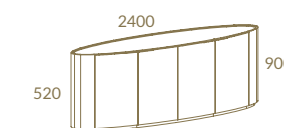

IMPERADOR

GOLD
HARMONY

Imperador

LC01 + LC16
IMPERADOR Rect. Dining Table 2.20
PLAZA Chair

Statement pieces

PORTOBELLO COLLECTION

LC01 + LC16
IMPERADOR 3 Doors Sideboard · IMPERADOR Rect. Dining Table 2.20
PLAZA Chair · CHARLOTTE Chair

Exquisite details

IMPERADOR COLLECTION

LC16
IMPERADOR 4 Doors Sideboard

Giulia

M10 + LC01+ LC28
 IMPERADOR 3 Doors Sideboard · IMPERADOR Sideboard Mirror
 IMPERADOR Rect. Dining Table 2.20 · MADISON Chair