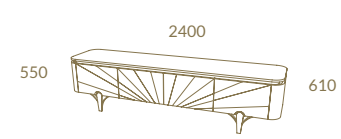

Marble M06 + LC28 + Gold Stainless Steel
GATSBY 2,30 TV Unit · GATSBY Coffee Table

SERENITY

AUTHENTIC
CURVES

Serenity

Tulipwood + Brushed Brass
SERENITY TV Unit · CARLTON 1.45 Mirror
SERENITY Nest of Tables · MAJESTIC Sofa