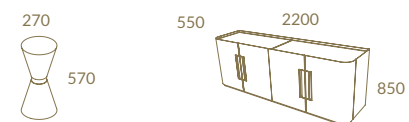

MAJESTIC COLLECTION

Eucalyptus Frisé Espresso + Brushed Brass
MAJESTIC Rect. 2.40 Fixed Top Dining Table

LC16 + Stone VS285T + Polished Stainless Steel
 MAJESTIC Rect. 2,40 Fixed Top Dining Table - MAJESTIC Armchair
 MAJESTIC 2,20 Sideboard - CURVE Mirror

LC28 + Polished Stainless Steel
MAJESTIC Vitrine - MAJESTIC Bar Unit

Page 110 LC28+ VS286T
 MAJESTIC 2,20 TV Unit · MAJESTIC Round Coffee Table · MAJESTIC Side Table · HALF MOON (Left or Right Version) Sofa · RIVIERA Tub Chair