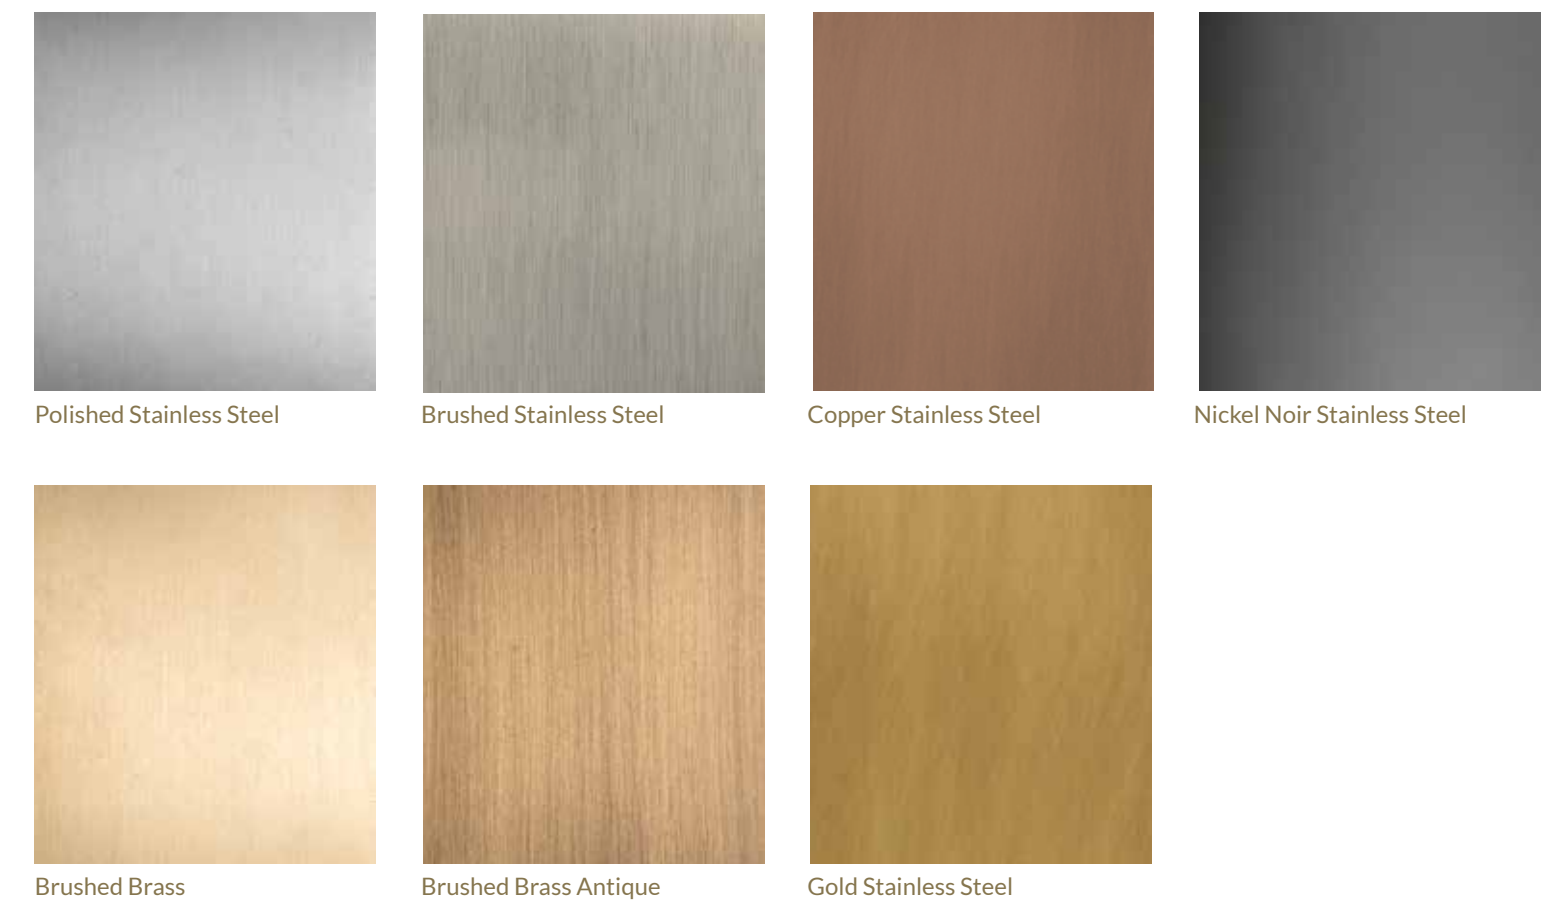

Grey Colour Espresso Colour Polar White Colour

Ebony

Natural Ebony Reconstituted Ebony

Other Exotic Veneers

Tulipwood Lavender Colour Ash Burl Light Grey Colour Ash Burl Burgundy Colour Natural Rosewood Reconstituted Rosewood

Leaf

Silver FHPR Gold FHOR Copper FHBZ Champagne FHCH

Lacquer

Lacquer Leaf Colour:

* GLASS AVAILABLE IN THE SAME COLOURS AS THE LACQUER, AND WITH THE SAME REFERENCE (E.G. VR12 GLASS COLOUR CORRESPONDS TO THE LC12 LACQUER COLOUR - GREY)

Marble

Metals

Ceramic

Arena

Artic White

Avorio

Barro

Basalt Beige

Basalt black

Basalt Grey

Clement

Iron Copper

Iron Corten

Iron Grey

Iron Moss

Lava