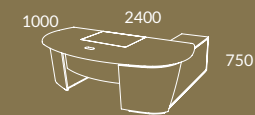

Verona

VERONA Desk - VERONA Chair Table - VERONA 150 Sideboard - VERONA Cabinet

In every Aleal's handmade signature piece is a touch of love and passion

VERONA OFFICE

Natural Ebony + LC13
VERONA Desk · VERONA Library