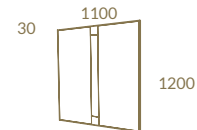

Portobello

Ash Burl Burgundy · Copper Stainless Steel
PORTOBELLO Sideboard · PORTOBELLO Sideboard Mirror
ARIA Rect. Ext. Dining Table · GAUDI Chair