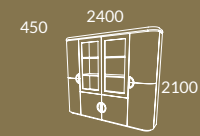

Verona

VERONA Desk - VERONA Chair Table - VERONA 150 Sideboard - VERONA Cabinet

In every Aleal's handmade signature piece is a touch of love and passion

VERONA OFFICE

Natural Ebony + LC13
VERONA Desk · VERONA Library