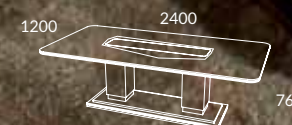

Eucalyptus Frisé Espresso + Brushed Brass
MAJESTIC Rect. 2.40 Fixed Top Dining Table