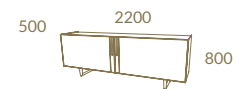

Part

CONTEMPORARY
DINING & LIVING

Allure

MODERN
ELEGANCE

Allure

Page 14 Glass Top Gris + CVL16 + Metal 9 Epoxy
ALLURE Sideboard · ALLURE Dining Table · ALLURE Chair

LC40 + LC39 + CVL16
ALLURE Sideboard

*A modern and
elegant solution*