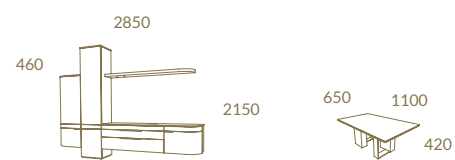

LC29 + LC12
 DIABOLO A Wall Unit · CURVE Coffee Table · DIABOLO B2 1,80 Sideboard

Diabolo

Page 98 CV NO Grained Oak + LC13
DIABOLO B Wall Unit • CURVE Coffee Table • DIABOLO B2 DRTO Sideboard • DUBAI Chair

Miola

—
AUTHENTIC
DESIGN

Miola

NG + LC02
MIOLA Dining Table • MIOLA Chair
MIOLA Sideboard

Miola

Page 106 LC02 + CV10
MIOLA Composition A - MIOLA Coffee Table

Page 108 LC02 + CV10
MIOLA Composition A - MIOLA Coffee Table - PORTOBELLO Armchair

*Combination of
different textures
and materials*

MIOLA COLLECTION

LC13
MIOLA B Wall Unit - MIOLA Coffee Table
MIOLA Sideboard - MIOLA Double Vitrine

MIOLA B Wall Unit · MIOLA D Lowboard · MIOLA C Lowboard · MIOLA B Lowboard · MIOLA A Lowboard