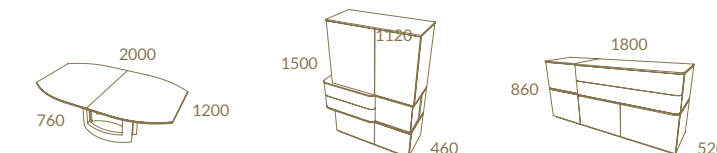

NG01 + LC16
MOON A Vitrine · MOON Bar Unit

Moon

Eucalyptus Frise Espresso + Polished
 Stainless Steel
 MOON Composition
 MOON Coffee Table

Diabolo

~
AUTHENTIC
STATEMENT

LC28 + LC20
 CURVE Ext. Dining Table
 MEDIALE Chair
 DIABOLO Bar
 DIABOLO B2 1.80 Sideboard

Diabolo

LC16
CURVE Fixed Top Dining Table - GRACE chair

DIABOLO Sideboard 2000 - CARLTON Mirror

*A perfect symbiosis
of materials*

DIABOLO COLLECTION

Statement pieces

DIABOLO COLLECTION

LC12 + LC29
 DIABOLO Wall Unit A
 CURVE Coffee Table