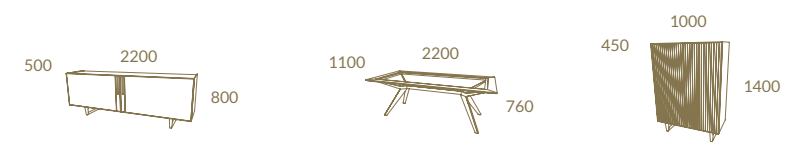

Part

CONTEMPORARY
DINING & LIVING

Allure

MODERN
ELEGANCE

Allure

Page 14 Glass Top Gris + CVL16 + Metal 9 Epoxy
ALLURE Sideboard · ALLURE Dining Table · ALLURE Chair

LC40 + LC39 + CVL16
ALLURE Sideboard

*A modern and
elegant solution*