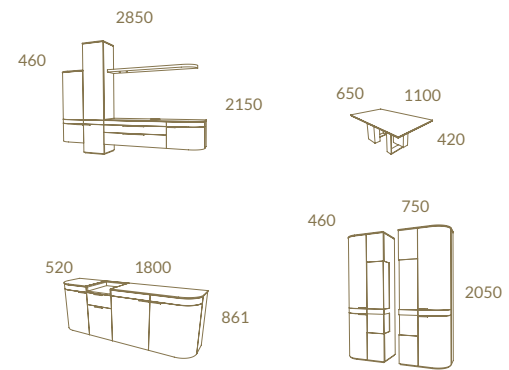

Miola

—
AUTHENTIC
DESIGN

Miola

NG + LC02
MIOLA Dining Table • MIOLA Chair
MIOLA Sideboard

Miola

Page 106 LC02 + CV10
MIOLA Composition A - MIOLA Coffee Table

Page 108 LC02 + CV10
MIOLA Composition A - MIOLA Coffee Table - PORTOBELLO Armchair

*Combination of
different textures
and materials*

MIOLA COLLECTION

LC13
MIOLA B Wall Unit - MIOLA Coffee Table
MIOLA Sideboard - MIOLA Double Vitrine

MIOLA B Wall Unit · MIOLA D Lowboard · MIOLA C Lowboard · MIOLA B Lowboard · MIOLA A Lowboard

MIOLA D Lowboard · MIOLA C Lowboard · MIOLA B Lowboard · MIOLA A Lowboard

Miola

Balkeneiche + LC16
MIOLA D Wall Unit · MIOLA Coffee Table
MIOLA Sideboard · MIOLA 2 Doors Vitrine

*The sumptuous statement
a simple detail can make*