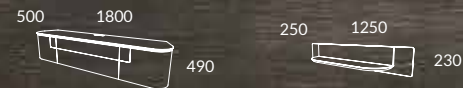

LC13 + CVL16
SHOWBIZZ Dining Table · ALLURE Chair
EMILLE 2.10 Sideboard on Plinth · EMILLE Bar Unit with Painted Metal Feet

LC22 + LC23
EMILLE Sideboard

LC22 + LC20
EMILLE 2.10 Sideboard with Metal Painted Feet

A fine and elegant collection

EMILLE COLLECTION

LC20 + LC22
EMILLE 1.80 Sideboard
EMILLE Bar Unit · EMILLE 1.80 TV Unit

LC22
 EMILLE 1.80 TV Unit - EMILLE 1.25 Shelf Module
 ANIMA Chair

Anima Chair

Fabio

BOLD
CURVES

Fabio

LC29 + CVNO
MOON Dining Table · FABIO 2.00 Sideboard
FABIO Vitrine

LC28 · LC29 + CVNO
MOON Dining Table · FABIO 2.00 Sideboard · FABIO Vitrine · CLAIRE Chair

LC34 + LC29
 FABIO 2.20 TV Unit · FABIO 80 Shelves Module
 FABIO Bar Unit · FABIO Coffee Table · FABIO Side Table