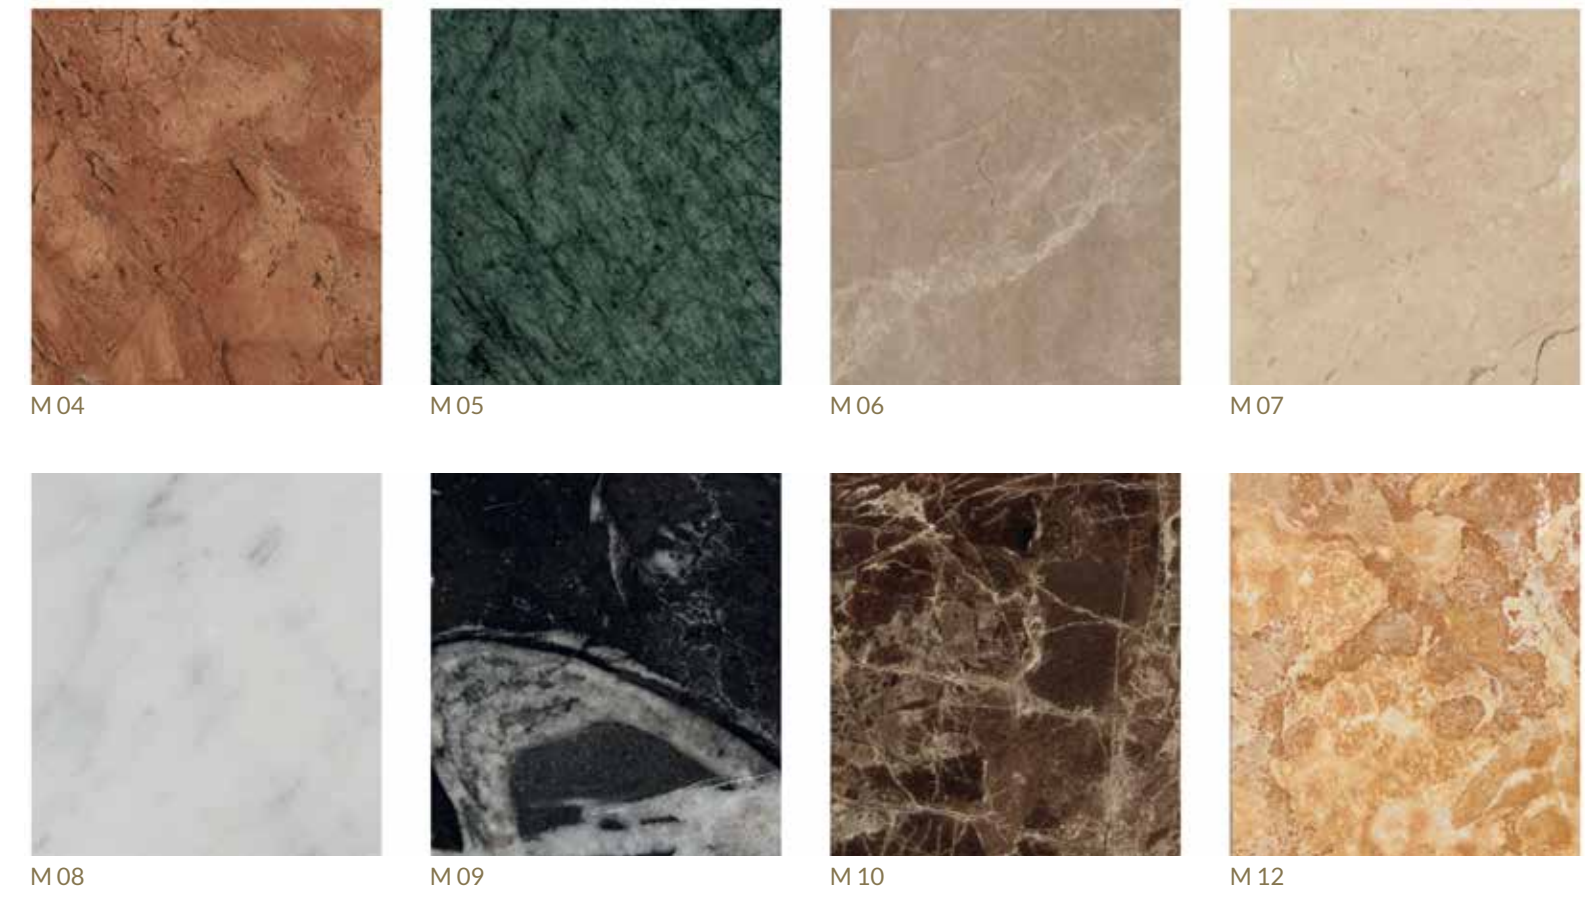

Other Exotic Veneers

Tulipwood Lavender Colour Ash Burl Light Grey Colour Ash Burl Burgundy Colour Natural Rosewood Reconstituted Rosewood

Leaf

Silver FHPR Gold FHOR Copper FHBZ Champagne FHCH

Lacquer

Lacquer Leaf Colour:

* GLASS AVAILABLE IN THE SAME COLOURS AS THE LACQUER, AND WITH THE SAME REFERENCE (E.G. VR12 GLASS COLOUR CORRESPONDS TO THE LC12 LACQUER COLOUR - GREY)

Marble

Metals

Ceramic

Arena

Artic White

Avorio

Barro

Basalt Beige

Basalt black

Basalt Grey

Clement

Iron Copper

Iron Corten

Iron Grey

Iron Moss