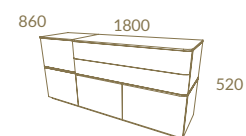

Diabolo

LC16
CURVE Fixed Top Dining Table - GRACE chair

DIABOLO Sideboard 2000 - CARLTON Mirror

*A perfect symbiosis
of materials*

DIABOLO COLLECTION

Statement pieces

DIABOLO COLLECTION

LC12 + LC29
 DIABOLO Wall Unit A
 CURVE Coffee Table