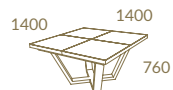

ARIA COLLECTION

CV10 + LC15 + Polished Stainless Steel
MEDIALE Rect. Ext. Dining Table • AURA Chair

Inspiration

MODERN
NATURE

Inspiration

Page 176
 Rosewood + LC28
 INSPIRATION 1.40 Square Ext. Dining Table - BEIRUTE Chair