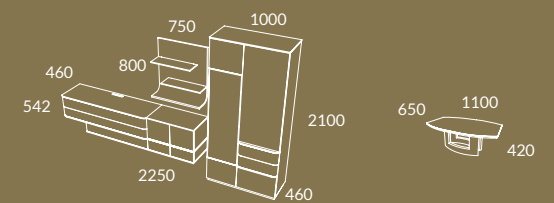

Diabolo

LC16
CURVE Fixed Top Dining Table - GRACE chair

DIABOLO Sideboard 2000 - CARLTON Mirror

*A perfect symbiosis
of materials*

DIABOLO COLLECTION

Statement pieces

DIABOLO COLLECTION

LC12 + LC29
 DIABOLO Wall Unit A
 CURVE Coffee Table

LC29 + LC12
 DIABOLO A Wall Unit · CURVE Coffee Table · DIABOLO B2 1,80 Sideboard

Diabolo

Page 98 CV NO Grained Oak + LC13
DIABOLO B Wall Unit • CURVE Coffee Table • DIABOLO B2 DRTO Sideboard • DUBAI Chair