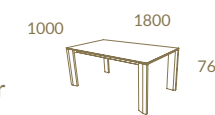

*The fine and elegant touch
for a unique dining room*

MOON COLLECTION

Moon

NG01 + LC16
MOON 2.30 Sideboard 1 Open Section
MOON Rect. Ext. Dining Table - ALLURE Chair

NG01 + LC16
MOON High 2.30 Sideboard · MOON Dining Table · ALLURE Chair

NG01 + LC16
MOON A Vitrine · MOON Bar Unit

Moon

Eucalyptus Frise Espresso + Polished
 Stainless Steel
 MOON Composition
 MOON Coffee Table

Diabolo

~
AUTHENTIC
STATEMENT

LC28 + LC20
 CURVE Ext. Dining Table
 MEDIALE Chair
 DIABOLO Bar
 DIABOLO B2 1.80 Sideboard