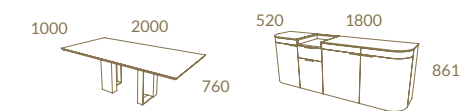

LC29 + LC12
 DIABOLO A Wall Unit · CURVE Coffee Table · DIABOLO B2 1,80 Sideboard

Diabolo

Page 98 CV NO Grained Oak + LC13
DIABOLO B Wall Unit • CURVE Coffee Table • DIABOLO B2 DRTO Sideboard • DUBAI Chair

Miola

—
AUTHENTIC
DESIGN

Miola

NG + LC02
MIOLA Dining Table • MIOLA Chair
MIOLA Sideboard

Miola

Page 106 LC02 + CV10
MIOLA Composition A - MIOLA Coffee Table

Page 108 LC02 + CV10
MIOLA Composition A - MIOLA Coffee Table - PORTOBELLO Armchair