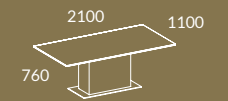

LC13 + Gold Stainless Steel
ARIA Sideboard

CV10 + LC15 + Polished Stainless Steel
MEDIALE Ext. Top Dining Table · MEDIALE Armchair

Mediale

Inspire yourself with different textures, colour palettes, and woods.