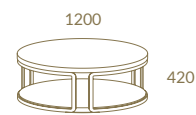

Imperador plus