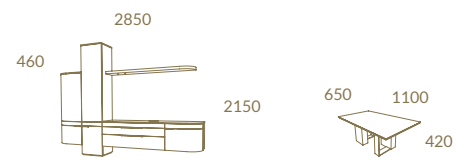

LC29 + LC12
 DIABOLO A Wall Unit · CURVE Coffee Table · DIABOLO B2 1,80 Sideboard

Diabolo

Page 98 CV NO Grained Oak + LC13
DIABOLO B Wall Unit • CURVE Coffee Table • DIABOLO B2 DRTO Sideboard • DUBAI Chair

Miola

—
AUTHENTIC
DESIGN

Miola

NG + LC02
MIOLA Dining Table • MIOLA Chair
MIOLA Sideboard

Miola

Page 106 LC02 + CV10
MIOLA Composition A - MIOLA Coffee Table

Page 108 LC02 + CV10
MIOLA Composition A - MIOLA Coffee Table - PORTOBELLO Armchair

*Combination of
different textures
and materials*

MIOLA COLLECTION

LC13
MIOLA B Wall Unit - MIOLA Coffee Table
MIOLA Sideboard - MIOLA Double Vitrine

MIOLA B Wall Unit · MIOLA D Lowboard · MIOLA C Lowboard · MIOLA B Lowboard · MIOLA A Lowboard