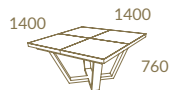

ARIA COLLECTION

CV10 + LC15 + Polished Stainless Steel
MEDIALE Rect. Ext. Dining Table • AURA Chair

Inspiration

MODERN
NATURE

Inspiration

Page 176
 Rosewood + LC28
 INSPIRATION 1.40 Square Ext. Dining Table - BEIRUTE Chair