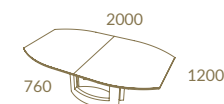

NG01 + LC16
MOON A Vitrine · MOON Bar Unit

Moon

Eucalyptus Frise Espresso + Polished
 Stainless Steel
 MOON Composition
 MOON Coffee Table

Diabolo

~
AUTHENTIC
STATEMENT

LC28 + LC20
 CURVE Ext. Dining Table
 MEDIALE Chair
 DIABOLO Bar
 DIABOLO B2 1.80 Sideboard