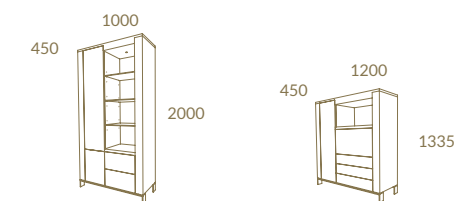

NG01 + LC16
MOON A Vitrine · MOON Bar Unit