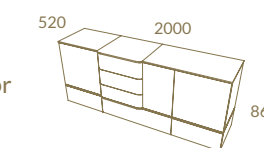

DIABOLO Sideboard 2000 - CARLTON Mirror