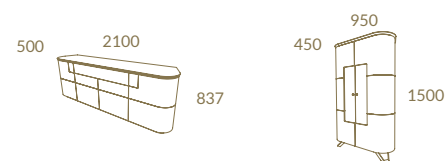

Emille

LC13 + CVL16
SHOWBIZZ Dining Table · ALLURE Chair
EMILLE 2.10 Sideboard on Plinth · EMILLE Bar Unit with Painted Metal Feet