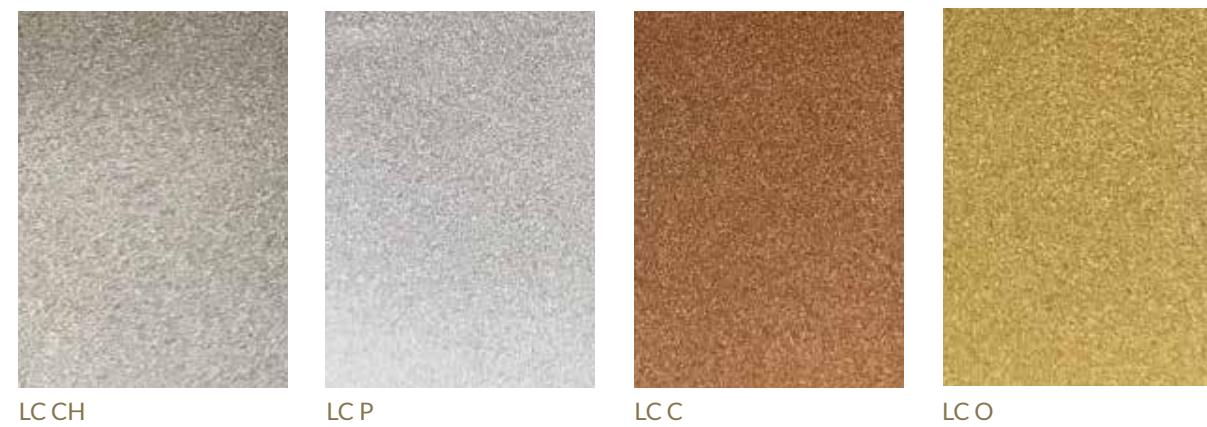

Other Exotic Veneers

Tulipwood Lavender Colour Ash Burl Light Grey Colour Ash Burl Burgundy Colour Natural Rosewood Reconstituted Rosewood

Leaf

Silver FHPR Gold FHOR Copper FHBZ Champagne FHCH

Lacquer

Lacquer Leaf Colour:

* GLASS AVAILABLE IN THE SAME COLOURS AS THE LACQUER, AND WITH THE SAME REFERENCE (E.G. VR12 GLASS COLOUR CORRESPONDS TO THE LC12 LACQUER COLOUR - GREY)

Marble

Metals

Ceramic

Arena

Artic White

Avorio

Barro

Basalt Beige

Basalt black

Basalt Grey

Clement

Iron Copper

Iron Corten

Iron Grey

Iron Moss