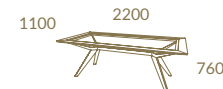

Part

CONTEMPORARY
DINING & LIVING

Allure

MODERN
ELEGANCE

Allure

Page 14 Glass Top Gris + CVL16 + Metal 9 Epoxy
ALLURE Sideboard · ALLURE Dining Table · ALLURE Chair

LC40 + LC39 + CVL16
ALLURE Sideboard

*A modern and
elegant solution*