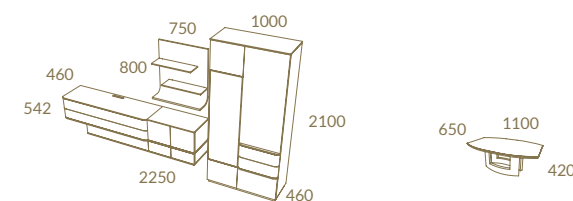

LC29 + LC12
DIABOLO A Wall Unit · CURVE Coffee Table · DIABOLO B2 1,80 Sideboard