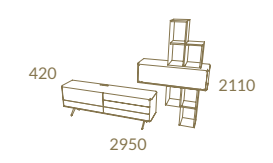

LC19
SWEET TEMPER B Composition