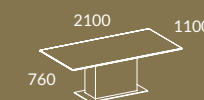

Inspire yourself with different textures, colour palettes, and woods.

ARIA COLLECTION

CV10 + LC15 + Polished Stainless Steel
MEDIALE Rect. Ext. Dining Table • AURA Chair