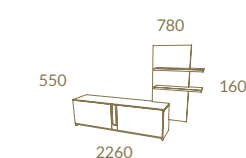

CV01 + LC02
ARIA A Composition