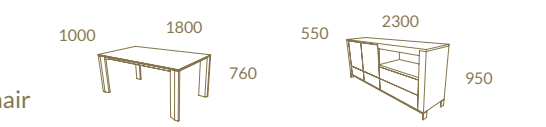

*The fine and elegant touch
for a unique dining room*

MOON COLLECTION

Moon

NG01 + LC16
MOON 2.30 Sideboard 1 Open Section
MOON Rect. Ext. Dining Table - ALLURE Chair

NG01 + LC16
MOON High 2.30 Sideboard · MOON Dining Table · ALLURE Chair