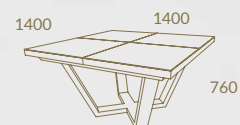

DAZZLE Chair

CV01
INSPIRATION 1.40 Square Ext. Dining Table

Brighten any dining room

INSPIRATION COLLECTION

Inspiration

Inspiration

Sliding

SIMPLE
HARMONY