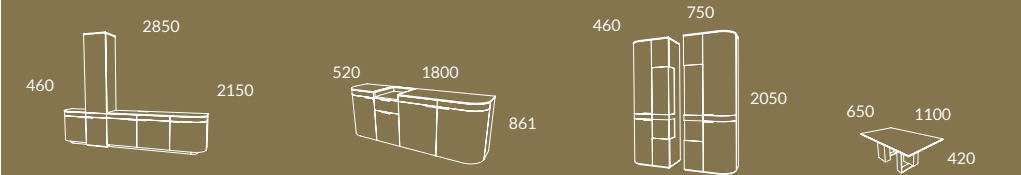

LC29 + LC12
 DIABOLO A Wall Unit · CURVE Coffee Table · DIABOLO B2 1,80 Sideboard

Diabolo

Page 98 CV NO Grained Oak + LC13
DIABOLO B Wall Unit • CURVE Coffee Table • DIABOLO B2 DRTO Sideboard • DUBAI Chair

Miola

—
AUTHENTIC
DESIGN

Miola

NG + LC02
MIOLA Dining Table • MIOLA Chair
MIOLA Sideboard

Miola

Page 106 LC02 + CV10
MIOLA Composition A - MIOLA Coffee Table

Page 108 LC02 + CV10
MIOLA Composition A - MIOLA Coffee Table - PORTOBELLO Armchair

*Combination of
different textures
and materials*

MIOLA COLLECTION

LC13
MIOLA B Wall Unit - MIOLA Coffee Table
MIOLA Sideboard - MIOLA Double Vitrine

MIOLA B Wall Unit · MIOLA D Lowboard · MIOLA C Lowboard · MIOLA B Lowboard · MIOLA A Lowboard