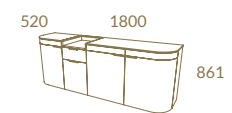

LC29 + LC12
 DIABOLO A Wall Unit · CURVE Coffee Table · DIABOLO B2 1,80 Sideboard

Diabolo

Page 98 CV NO Grained Oak + LC13
DIABOLO B Wall Unit • CURVE Coffee Table • DIABOLO B2 DRTO Sideboard • DUBAI Chair

Miola

—
AUTHENTIC
DESIGN

Miola

NG + LC02
MIOLA Dining Table • MIOLA Chair
MIOLA Sideboard

Miola

Page 106 LC02 + CV10
MIOLA Composition A - MIOLA Coffee Table

Page 108 LC02 + CV10
MIOLA Composition A - MIOLA Coffee Table - PORTOBELLO Armchair

*Combination of
different textures
and materials*

MIOLA COLLECTION

LC13
MIOLA B Wall Unit - MIOLA Coffee Table
MIOLA Sideboard - MIOLA Double Vitrine

MIOLA B Wall Unit · MIOLA D Lowboard · MIOLA C Lowboard · MIOLA B Lowboard · MIOLA A Lowboard