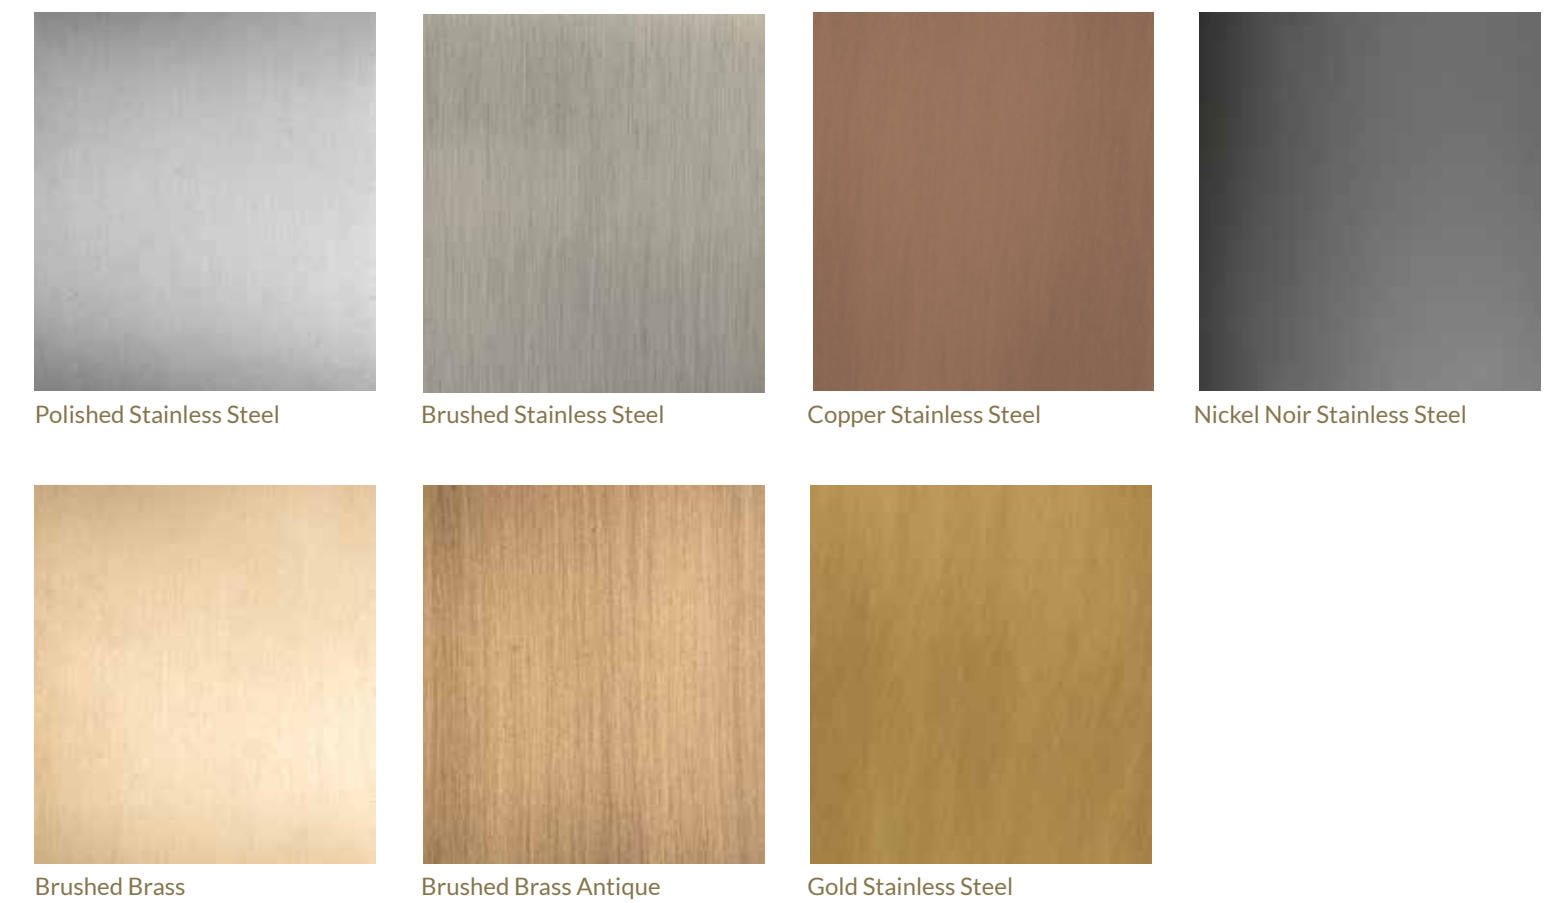

Other Exotic Veneers

Tulipwood Lavender Colour Ash Burl Light Grey Colour Ash Burl Burgundy Colour Natural Rosewood Reconstituted Rosewood

Leaf

Silver FHPR Gold FHOR Copper FHBZ Champagne FHCH

Lacquer

Lacquer Leaf Colour:

* GLASS AVAILABLE IN THE SAME COLOURS AS THE LACQUER, AND WITH THE SAME REFERENCE (E.G. VR12 GLASS COLOUR CORRESPONDS TO THE LC12 LACQUER COLOUR - GREY)

Marble

Metals

Ceramic

Arena

Artic White

Avorio

Barro

Basalt Beige

Basalt black

Basalt Grey

Clement

Iron Copper

Iron Corten

Iron Grey

Iron Moss