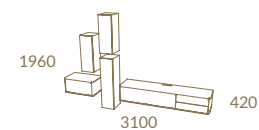

*Perfect
geometry*

SWEET TEMPER
COLLECTION