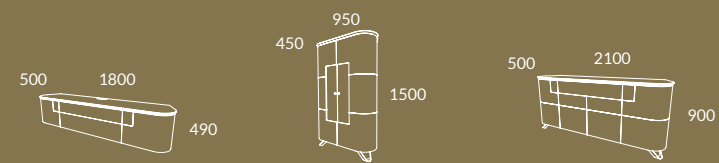

LC13 + CVL16
SHOWBIZZ Dining Table · ALLURE Chair
EMILLE 2.10 Sideboard on Plinth · EMILLE Bar Unit with Painted Metal Feet

LC22 + LC23
EMILLE Sideboard

LC22 + LC20
EMILLE 2.10 Sideboard with Metal Painted Feet

A fine and elegant collection

EMILLE COLLECTION

LC20 + LC22
EMILLE 1.80 Sideboard
EMILLE Bar Unit · EMILLE 1.80 TV Unit

LC22
 EMILLE 1.80 TV Unit - EMILLE 1.25 Shelf Module
 ANIMA Chair

Anima Chair

Fabio

BOLD
CURVES