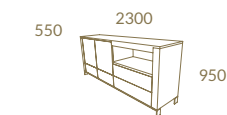

*The fine and elegant touch
for a unique dining room*

MOON COLLECTION

Moon

NG01 + LC16
MOON 2.30 Sideboard 1 Open Section
MOON Rect. Ext. Dining Table - ALLURE Chair

NG01 + LC16
MOON High 2.30 Sideboard · MOON Dining Table · ALLURE Chair