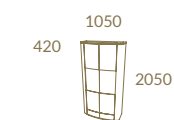

LC16 + CVL17
SHOWBIZZ Dining Table

*One single piece of furniture
can set the mood in any room.*

SHOWBIZZ COLLECTION

*Perfect statement
piece*

SHOWBIZZ COLLECTION

UPHOLSTERY

ELEGANTLY
COMFORTABLE

ANIMA
575 x 900 x 585

ANIMA
575 x 900 x 585

GIULIA
560 x 960 x 680

GIULIA
570 x 1090 x 610

BARCELONA
550 x 850 x 610

DAZZLE
550 x 1000 x 650

DUBAI
540 x 1000 x 650

COUTURE
535 x 800 x 540

LUNA
710 x 820 x 540

BEIRUTE
600 x 810 x 610

SANTORINI
650 x 1040 x 510

MAJESTIC
590 x 1190 x 470

SAVOY
610 x 920 x 560

MAJESTIC
700 x 890 x 480

MAJESTIC
570 x 1090 x 610

SHEEL
600 x 400 x 450

GRACE
710 x 820 x 540