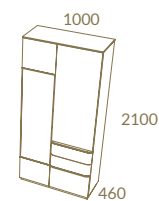

NG01 + LC16
MOON A Vitrine · MOON Bar Unit

Moon

Eucalyptus Frise Espresso + Polished
 Stainless Steel
 MOON Composition
 MOON Coffee Table

Diabolo

~
AUTHENTIC
STATEMENT

LC28 + LC20
 CURVE Ext. Dining Table
 MEDIALE Chair
 DIABOLO Bar
 DIABOLO B2 1.80 Sideboard