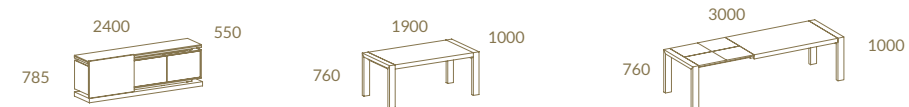

ARIA COLLECTION

CV10 + LC15 + Polished Stainless Steel
MEDIALE Rect. Ext. Dining Table • AURA Chair

Inspiration

MODERN
NATURE

Inspiration

Page 176
 Rosewood + LC28
 INSPIRATION 1.40 Square Ext. Dining Table - BEIRUTE Chair

DAZZLE Chair

CV01
INSPIRATION 1.40 Square Ext. Dining Table

Brighten any dining room

INSPIRATION COLLECTION

Inspiration

Inspiration

Sliding

SIMPLE
HARMONY

Sliding

LC15 + LC13
 SLIDING 2.40 Sideboard · SLIDING Rect. Ext. Dining Table

*Making it the perfect size
to embellish any dining room*

SLIDING COLLECTION

Sliding

SLIDING Rect. Ext. Dining Table

*The sumptuous
statement a simple
detail can make.*