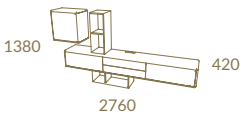

*Sweet
Temper*

LC13
SWEET TEMPER A Composition