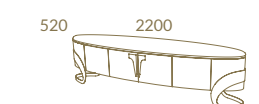

LC13 + Gold Stainless Steel
HARMONY 2,20 TV Unit
HARMONY 60 Support Table
HARMONY 80 Support Table
HARMONY 100 Support Table