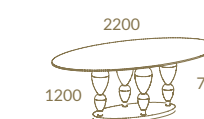

Natural Ebony + Brushed Brass
MAJESTIC Desk · MAJESTIC 2 Fronts Bookshelf · MAJESTIC Pouff
CURVE Chair · FAN Console

Refined Elegance

MAJESTIC COLLECTION

IMPERADOR

GOLD
HARMONY

Imperador

LC01 + LC16
IMPERADOR Rect. Dining Table 2.20
PLAZA Chair

Statement pieces

PORTOBELLO COLLECTION

LC01 + LC16
IMPERADOR 3 Doors Sideboard · IMPERADOR Rect. Dining Table 2.20
PLAZA Chair · CHARLOTTE Chair

Exquisite details

IMPERADOR COLLECTION

LC16
IMPERADOR 3 Doors Sideboard