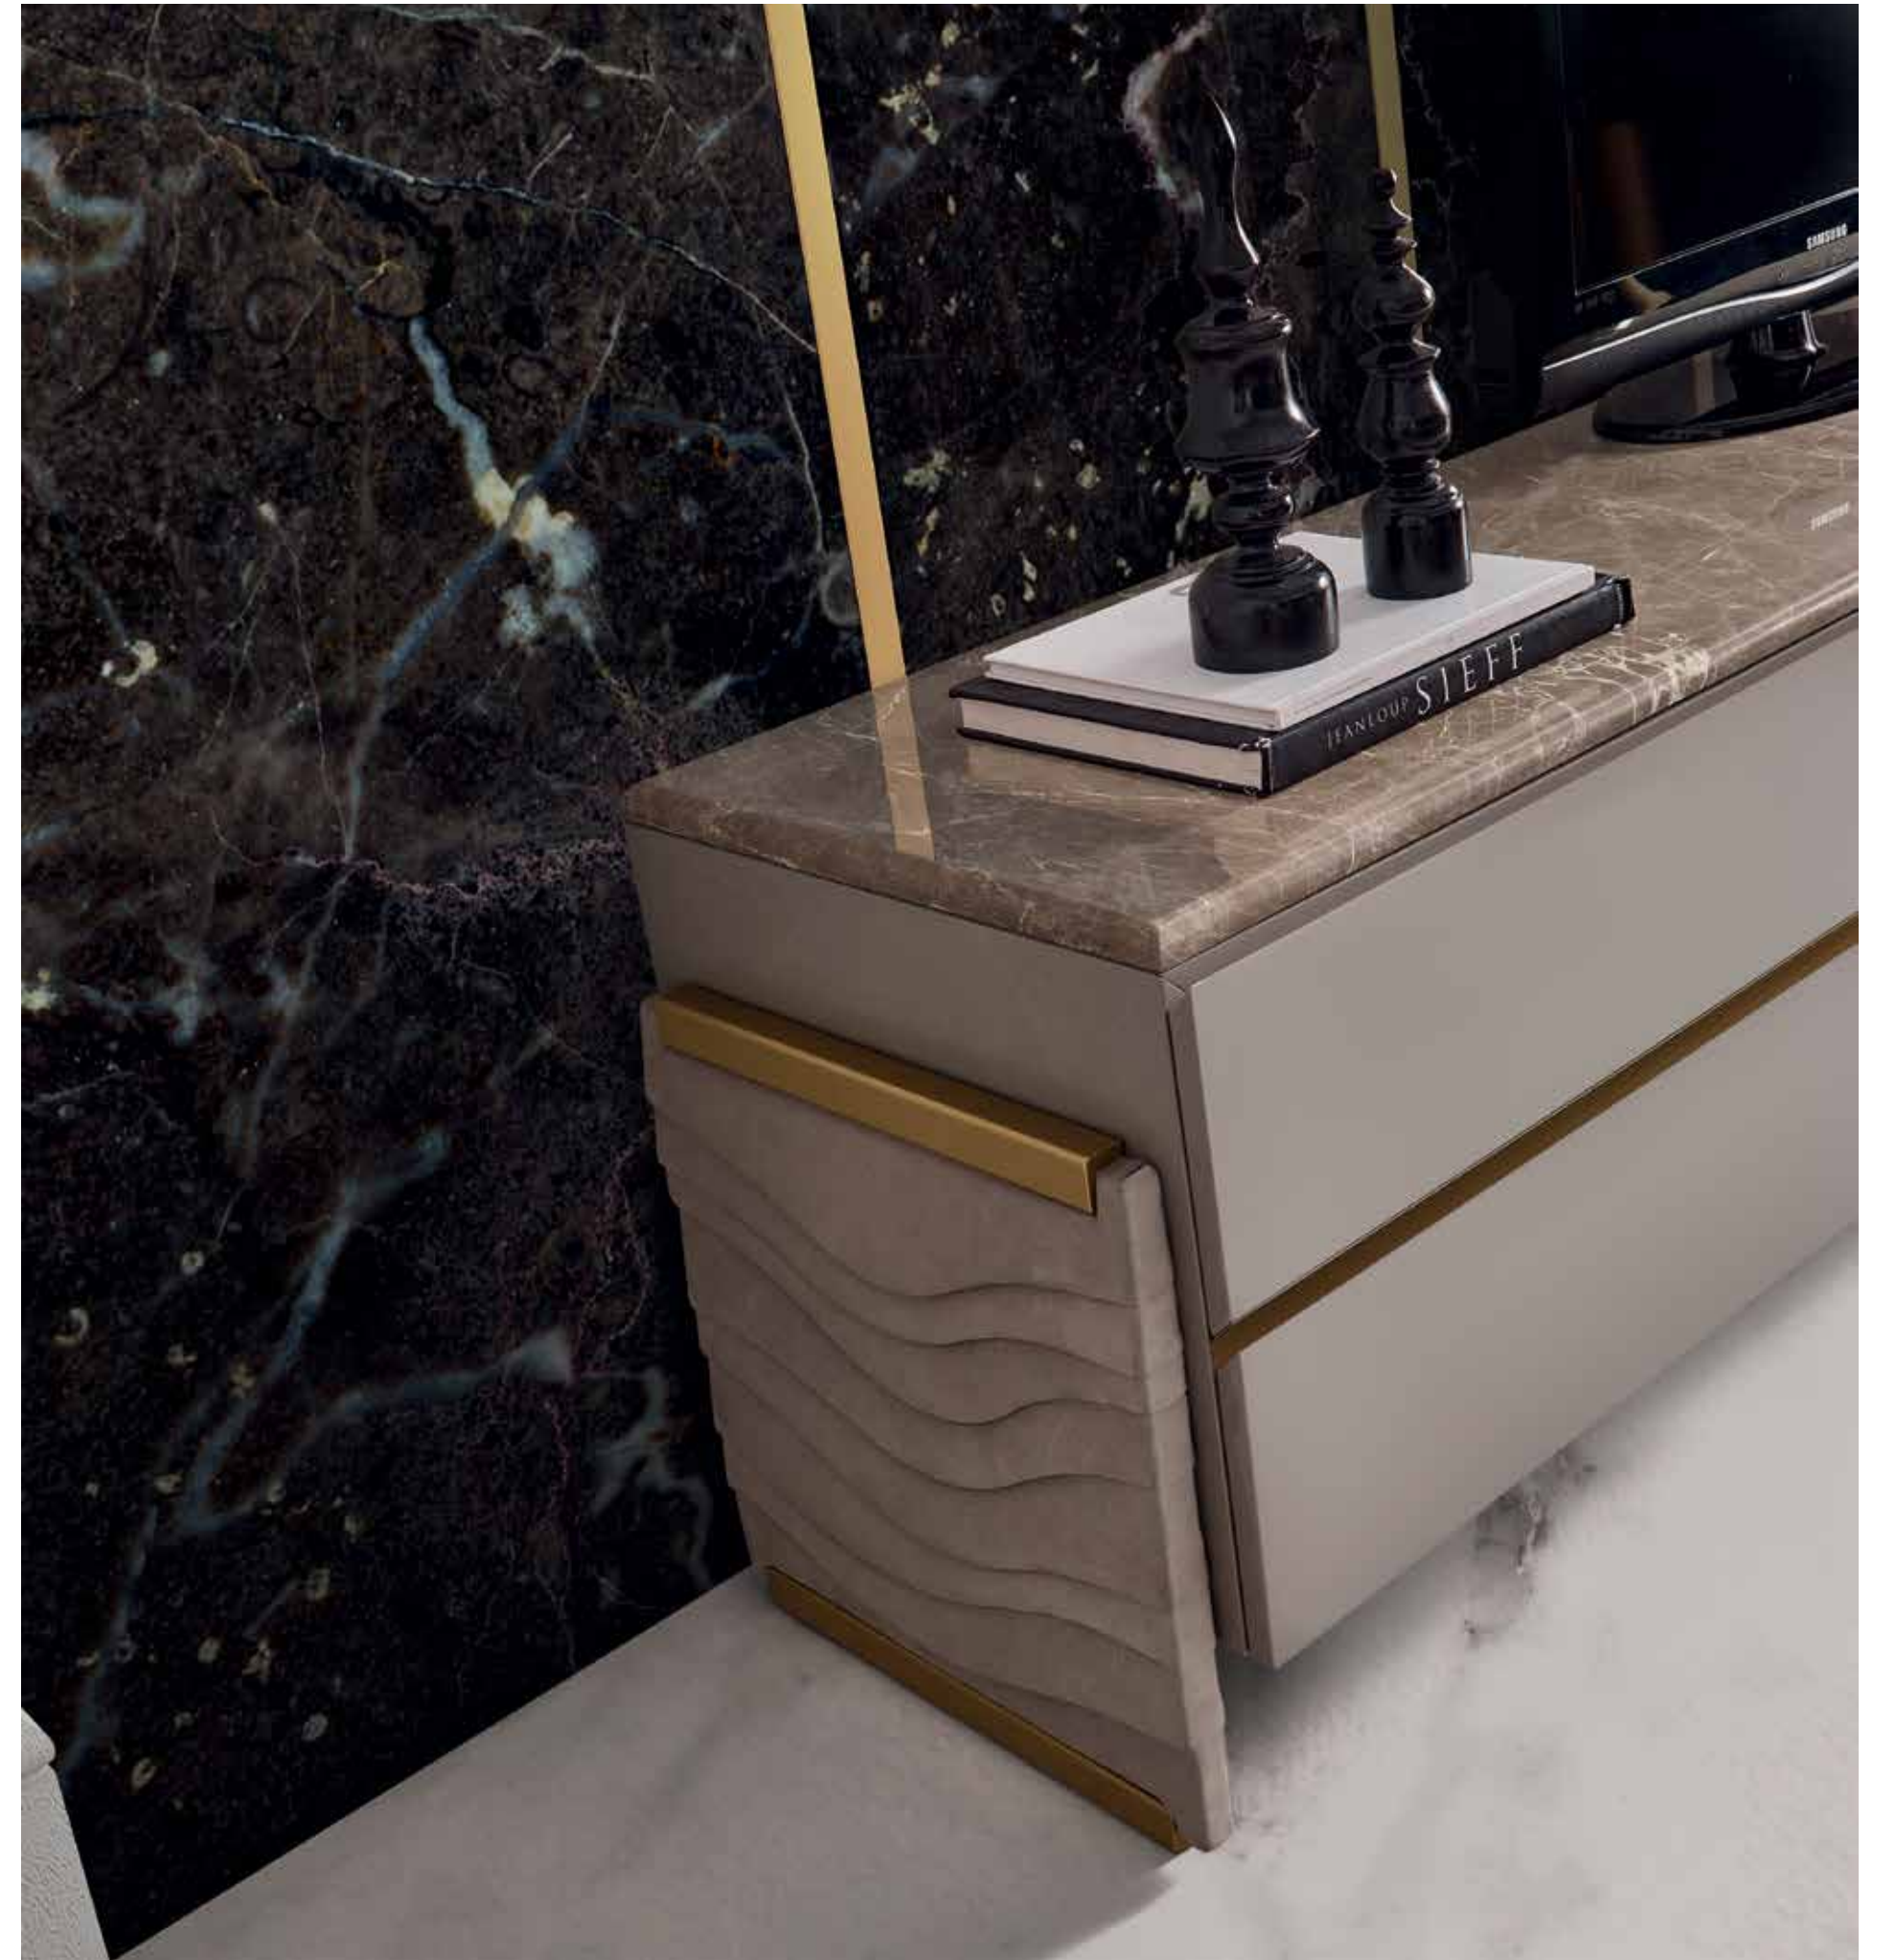

Gatsby

*Contemporary
living room*

GATSBY COLLECTION

GATSBY 2,30 TV UNIT · GATSBY Coffee Table · GATSBY Side Table
GATSBY Sofa · GATSBY One Seat Sofa

M06 + LC28 + Gold Stainless Steel
GATSBY 2,30 TV UNIT · GATSBY Coffee Table