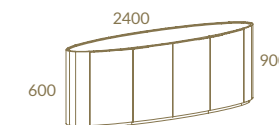

Statement pieces

PORTOBELLO COLLECTION

LC01 + LC16
IMPERADOR 3 Doors Sideboard · IMPERADOR Rect. Dining Table 2.20
PLAZA Chair · CHARLOTTE Chair

Exquisite details

IMPERADOR COLLECTION

LC16
IMPERADOR 3 Doors Sideboard

Giulia

M10 + LC01+ LC28
 IMPERADOR 3 Doors Sideboard · IMPERADOR Sideboard Mirror
 IMPERADOR Rect. Dining Table 2.20 · MADISON Chair

LC01+ M10
IMPERADOR Round Dining Table 1.50
EMMA Chair

Imperador, a fine and elegant dining table