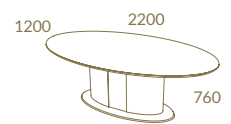

Harmony

LC13 + Gold Stainless Steel
HARMONY 2,20 TV Unit
HARMONY 60 Support Table
HARMONY 80 Support Table
HARMONY 100 Support Table

GATSBY

SUMPTUOUS
WAVES

M06 + Gold Stainless Steel
GATSBY Oval Dining Table · GATSBY Chair · GATSBY 2,30 Sideboard

Gatsby

*Contemporary
living room*

GATSBY COLLECTION

GATSBY 2,30 TV UNIT · GATSBY Coffee Table · GATSBY Side Table
GATSBY Sofa · GATSBY One Seat Sofa

M06 + LC28 + Gold Stainless Steel
GATSBY 2,30 TV UNIT · GATSBY Coffee Table