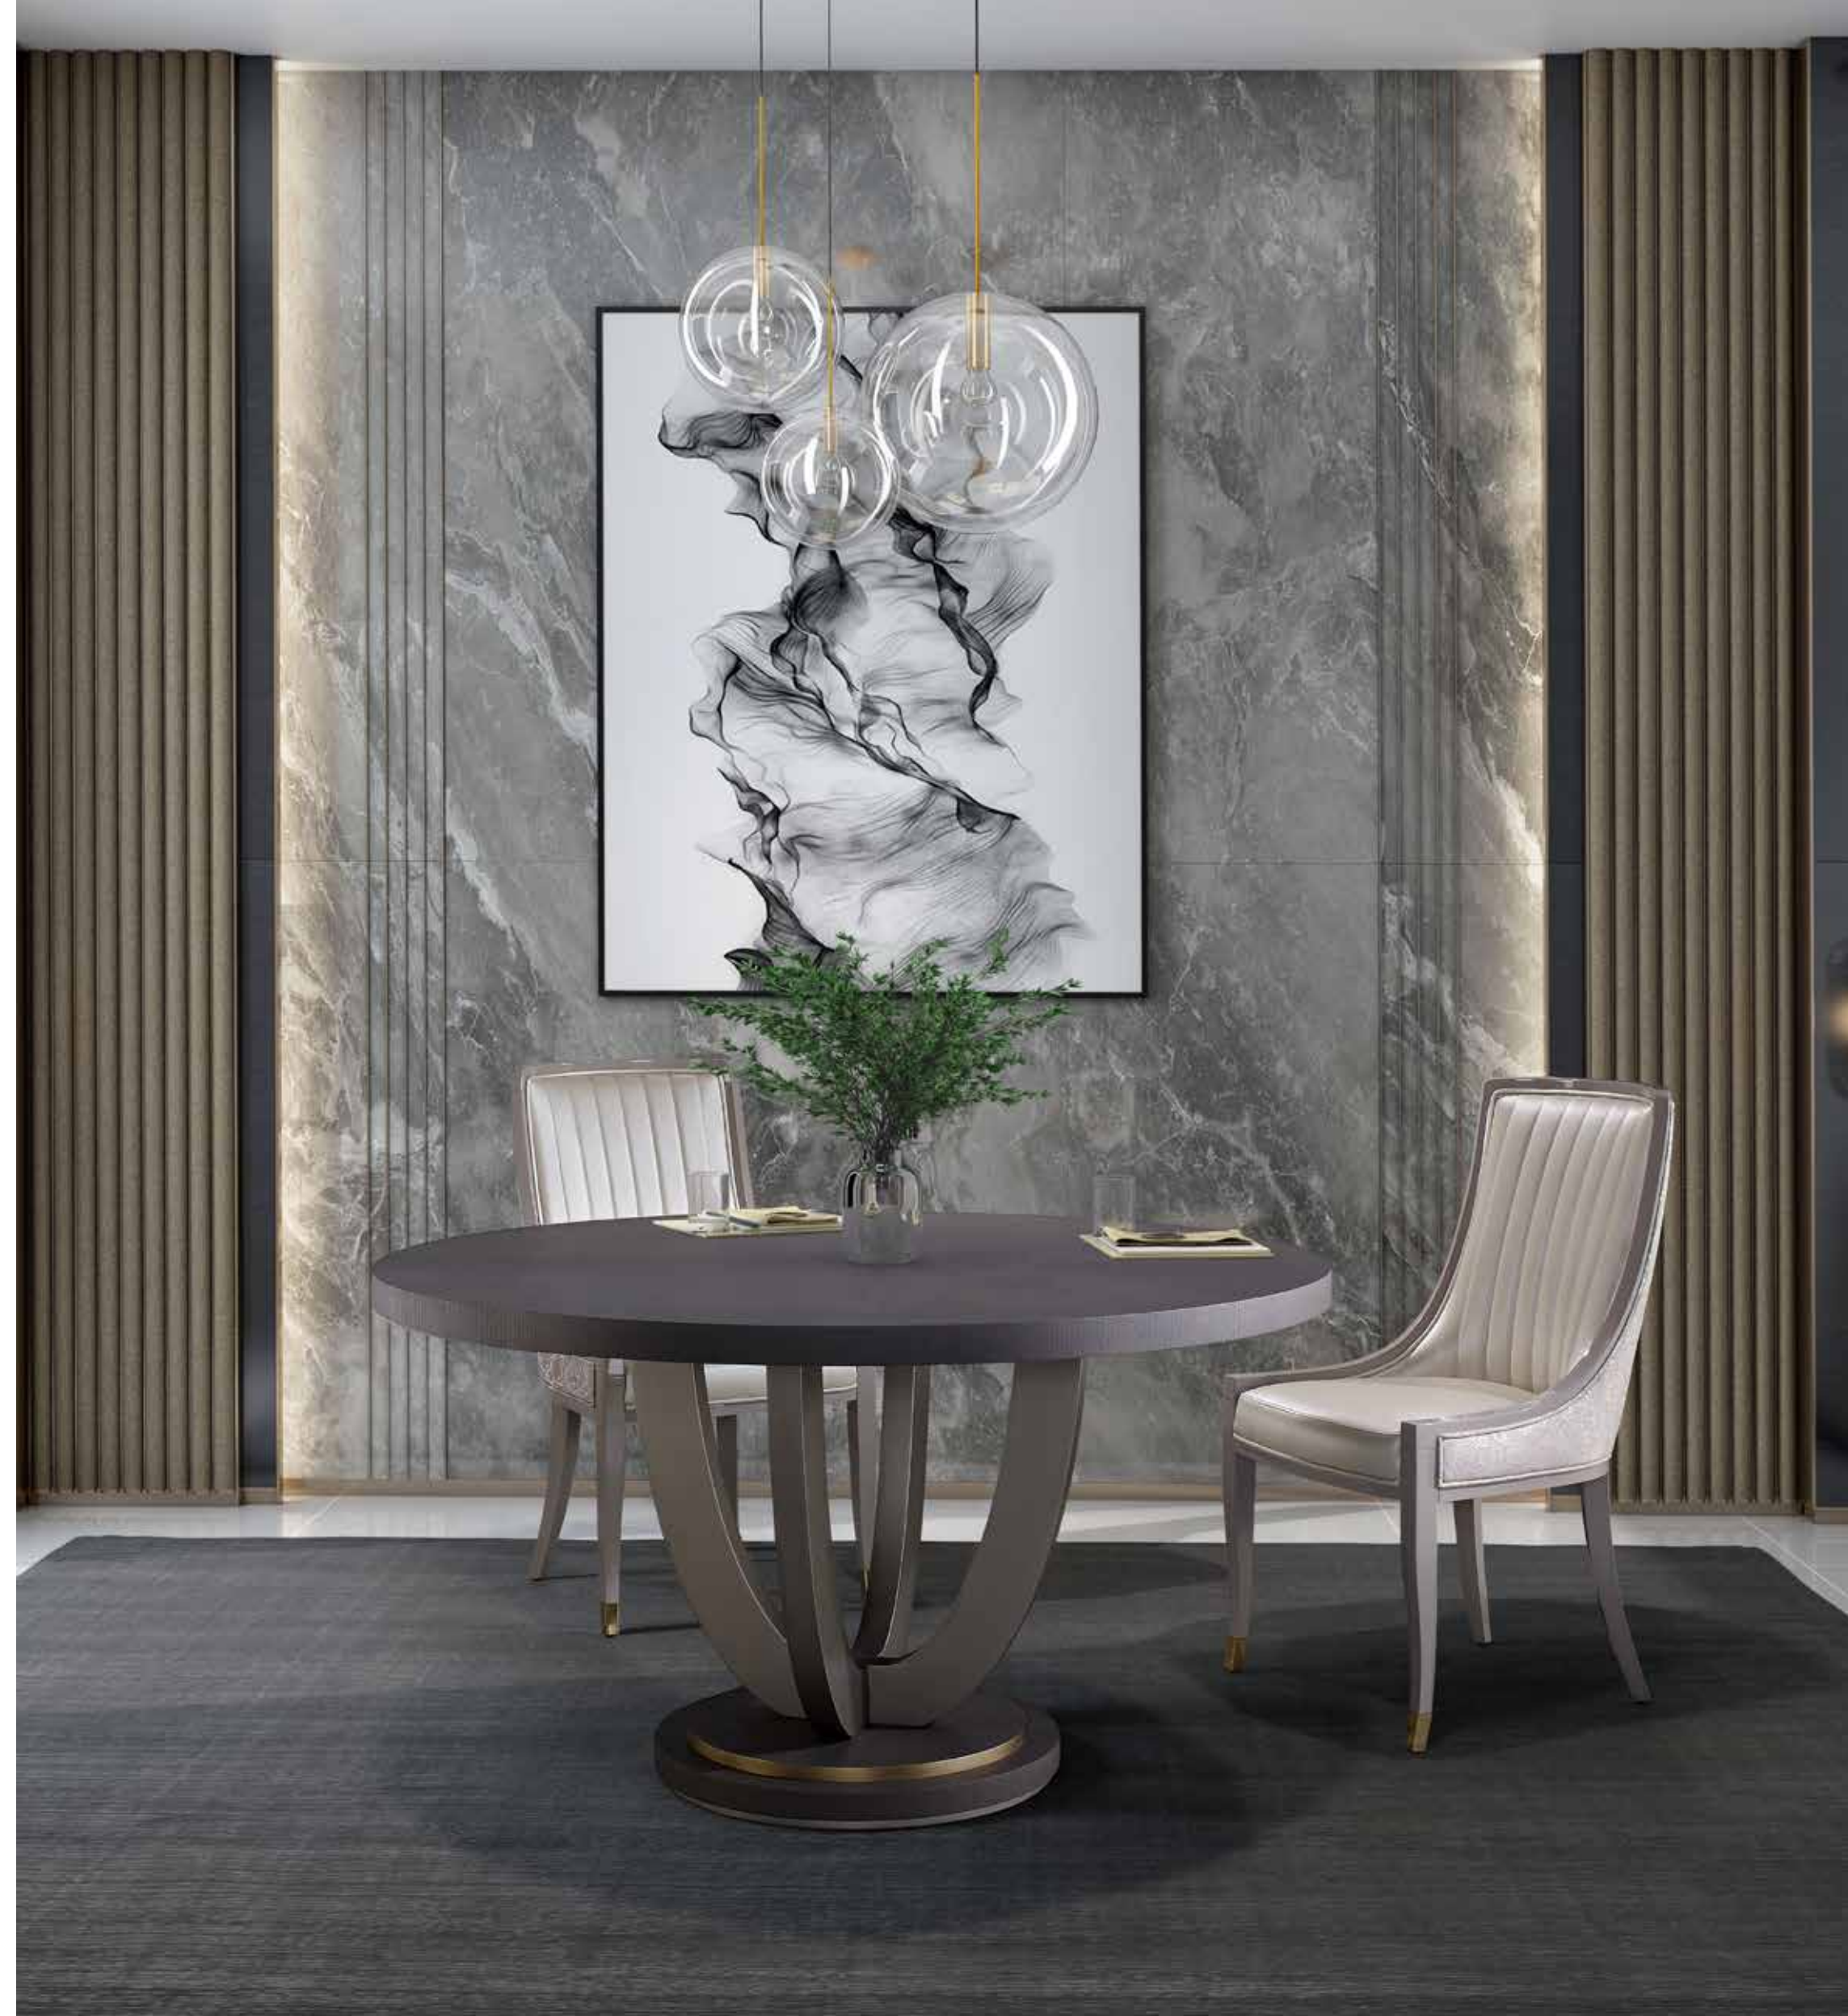

Part

LUXURY
DINING & LIVING

SCARLETT

FINE AND
ELEGANT TOUCH

Scarlett

Soft Plum + Gold Stainless Steel + LC28
SCARLETT Sideboard

CO*U*TURE

GEOMETRIC
SYMPHONY