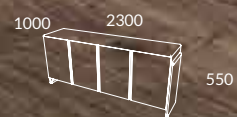

Gatsby

*Contemporary
living room*

GATSBY COLLECTION

GATSBY 2,30 TV UNIT · GATSBY Coffee Table · GATSBY Side Table
GATSBY Sofa · GATSBY One Seat Sofa

M06 + LC28 + Gold Stainless Steel
GATSBY 2,30 TV UNIT · GATSBY Coffee Table