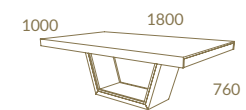

Portobello

Ash Burl Burgundy · Copper Stainless Steel
PORTOBELLO Sideboard · PORTOBELLO Sideboard Mirror
ARIA Rect. Ext. Dining Table · GAUDI Chair