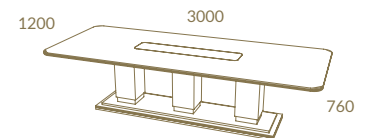

Page 98
SHELL Tub Chair
SHELL Foot Rest

MAGESTIC

NOTABLE
LINES

Majestic

Ebony Natural + Polished Stainless Steel
MAJESTIC Rect. 3,00 Fixed Top Dining Table • PLAZA Chair

*The sumptuous statement
a simple detail can make*