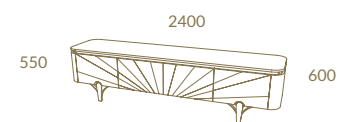

Combination of
different textures
and materials

SERENITY COLLECTION