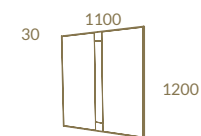

Portobello

Ash Burl Burgundy · Copper Stainless Steel
PORTOBELLO Sideboard · PORTOBELLO Sideboard Mirror
ARIA Rect. Ext. Dining Table · GAUDI Chair