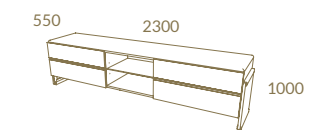

Gatsby

*Contemporary
living room*

GATSBY COLLECTION

GATSBY 2,30 TV UNIT · GATSBY Coffee Table · GATSBY Side Table
GATSBY Sofa · GATSBY One Seat Sofa

M06 + LC28 + Gold Stainless Steel
GATSBY 2,30 TV UNIT · GATSBY Coffee Table