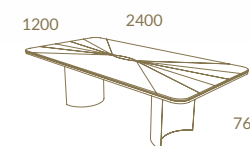

Tulipwood + Brushed Brass
SERENITY Rect. Dining Table