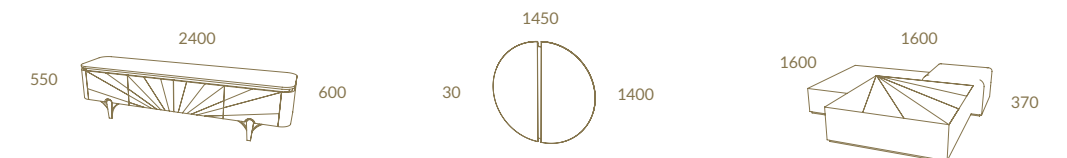

—
SERENITY COLLECTION

Fixed top

Tulipwood + Brushed Brass
SERENITY Rect. Dining Table

Page 68 Tulipwood + Brushed Brass
 SERENITY Rect. Dining Table · SERENITY Sideboard · AURA Chair

Serenity

Tulipwood + Brushed Brass
SERENITY TV Unit • CARLTON 1.45 Mirror • SERENITY Nest of Tables • MAJESTIC Sofa