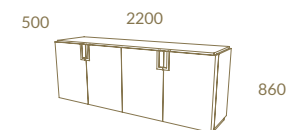

Page 92 Ash Burl Burgundy · Copper Stainless Steel
ARIA Rect. Ext. Dining Table · PORTOBELLO Sideboard · PORTOBELLO Chair · GAUDI Chair