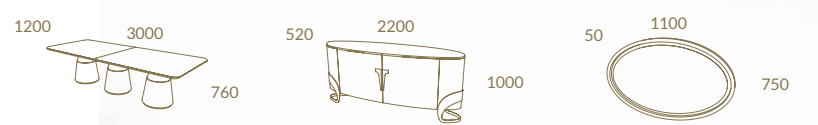

ECLIPSE

NATURAL
BEAUTY

*Materials express all
their natural beauty*

ECLIPSE COLLECTION

HARMONY

AUTHENTIC
BRIGHT

Harmony

M08 + LC13 + Gold Stainless Steel
SUNSET Rect. Dining Table 3 Columns · HARMONY Chair
HARMONY 2,20 Sideboard · HARMONY Mirror