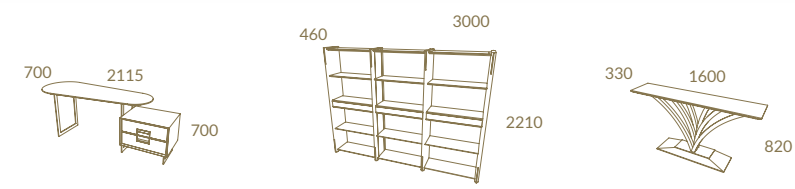

LC15+ Polished Stainless Steel
MAJESTIC Vitreen · MAJESTIC Bar Unit

Page 112 LC28+ VS286T
 MAJESTIC 2,20 TV Unit · MAJESTIC Round Coffee Table · MAJESTIC Support Table · HALF MOON (Left or Right Version) Sofa · RIVIERA Tub Chair