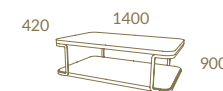

Combination of
different textures
and materials

SERENITY COLLECTION