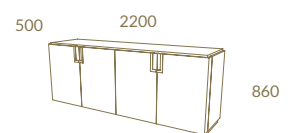

Portobello

Ash Burl Burgundy · Copper Stainless Steel
PORTOBELLO Sideboard · PORTOBELLO Sideboard Mirror
ARIA Rect. Ext. Dining Table · GAUDI Chair