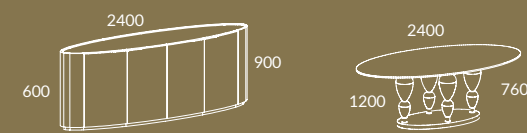

Natural Ebony + Brushed Brass
MAJESTIC Desk · MAJESTIC 2 Fronts Bookshelf · MAJESTIC Pouff
CURVE Chair · FAN Console

Refined Elegance

MAJESTIC COLLECTION

IMPERADOR

GOLD
HARMONY

Imperador

LC01 + LC16
IMPERADOR Rect. Dining Table 2.20
PLAZA Chair

Statement pieces

PORTOBELLO COLLECTION

LC01 + LC16
IMPERADOR 3 Doors Sideboard · IMPERADOR Rect. Dining Table 2.20
PLAZA Chair · CHARLOTTE Chair

Exquisite details

IMPERADOR COLLECTION

LC16
IMPERADOR 3 Doors Sideboard