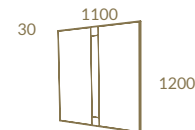

Page 92 Ash Burl Burgundy · Copper Stainless Steel
ARIA Rect. Ext. Dining Table · PORTOBELLO Sideboard · PORTOBELLO Chair · GAUDI Chair