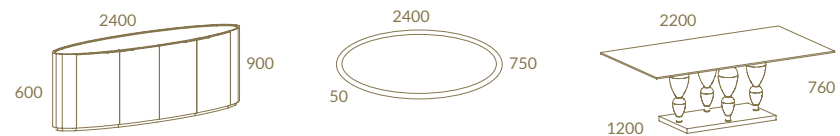

Statement pieces

PORTOBELLO COLLECTION

LC01 + LC16
IMPERADOR 3 Doors Sideboard · IMPERADOR Rect. Dining Table 2.20
PLAZA Chair · CHARLOTTE Chair

Exquisite details

IMPERADOR COLLECTION

LC16
IMPERADOR 3 Doors Sideboard

Giulia

M10 + LC01+ LC28
 IMPERADOR 3 Doors Sideboard · IMPERADOR Sideboard Mirror
 IMPERADOR Rect. Dining Table 2.20 · MADISON Chair

LC01+ M10
IMPERADOR Round Dining Table 1.50
EMMA Chair

Imperador, a fine and elegant dining table