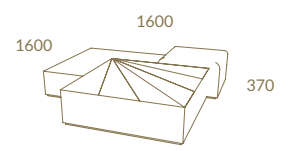

Tulipwood + Brushed Brass
SERENITY TV Unit · CARLTON 1.45 Mirror
SERENITY Nest of Tables · MAJESTIC Sofa