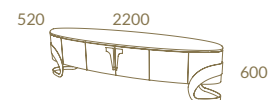

*A living room
statement*

HARMONY COLLECTION