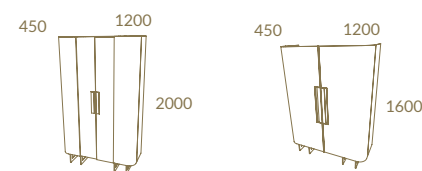

LC15+ Polished Stainless Steel
MAJESTIC Vitreen · MAJESTIC Bar Unit

Page 112 LC28+ VS286T
 MAJESTIC 2,20 TV Unit · MAJESTIC Round Coffee Table · MAJESTIC Support Table · HALF MOON (Left or Right Version) Sofa · RIVIERA Tub Chair