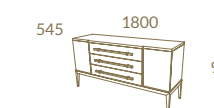

Part

LUXURY
DINING & LIVING

SCARLETT

FINE AND
ELEGANT TOUCH

Scarlett

Soft Plum + Gold Stainless Steel + LC28
SCARLETT Sideboard

CO*U*TURE

GEOMETRIC
SYMPHONY