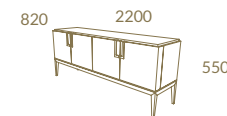

*Brighten
any room*

LUNA COLLECTION

LC16

LUNA TV Unit · LUNA Shelves

PORTOBELLO

AUTHENTIC
BRIGHT

Natural Ebony + Gold Stainless Steel
 PORTOBELLO Sideboard With Legs · COUTURE Chair

Portobello