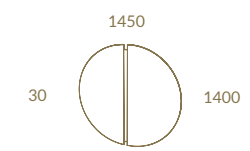

Tulipwood + Brushed Brass
SERENITY TV Unit · CARLTON 1.45 Mirror
SERENITY Nest of Tables · MAJESTIC Sofa