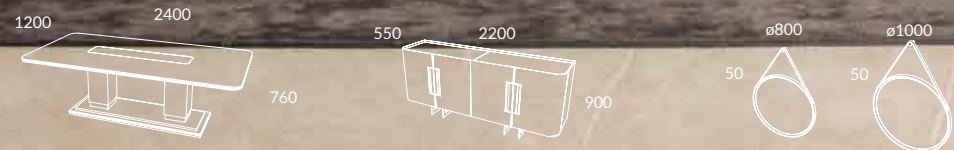

MAJESTIC COLLECTION

Eucalyptus Frisé Espresso + Brushed Brass
MAJESTIC Rect. 2.40 Fixed Top Dining Table

LC16 + Stone VS285T + lc16 + Polished Stainless Steel
 MAJESTIC Rect. 2,40 Fixed Top Dining Table · MAJESTIC Armchair
 MAJESTIC 2,20 Sideboard · CURVE Mirror

LC15+ Polished Stainless Steel
MAJESTIC Vitreen · MAJESTIC Bar Unit

Page 112 LC28+ VS286T
 MAJESTIC 2,20 TV Unit · MAJESTIC Round Coffee Table · MAJESTIC Support Table · HALF MOON (Left or Right Version) Sofa · RIVIERA Tub Chair