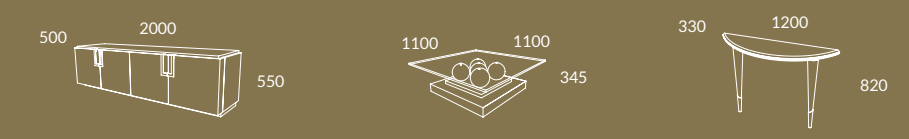

Ash Burl Burgundy · Nickel Noir
PORTOBELLO TV Unit · PORTOBELLO Sofa · PORTOBELLO Coffee Table · MADISON Sofa Side Table
ELLY console · JASMIN Chair · ALICIA Chair