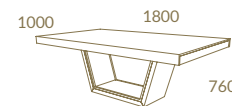

Page 92 Ash Burl Burgundy · Copper Stainless Steel
ARIA Rect. Ext. Dining Table · PORTOBELLO Sideboard · PORTOBELLO Chair · GAUDI Chair