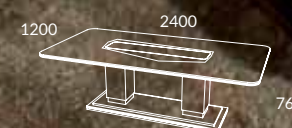

Eucalyptus Frisé Espresso + Brushed Brass
MAJESTIC Rect. 2.40 Fixed Top Dining Table