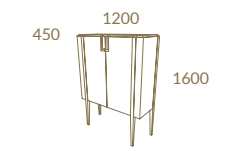

Portobello

Ash Burl Burgundy · Copper Stainless Steel
PORTOBELLO Sideboard · PORTOBELLO Sideboard Mirror
ARIA Rect. Ext. Dining Table · GAUDI Chair

Page 92 Ash Burl Burgundy · Copper Stainless Steel
 ARIA Rect. Ext. Dining Table · PORTOBELLO Sideboard · PORTOBELLO Chair · GAUDI Chair