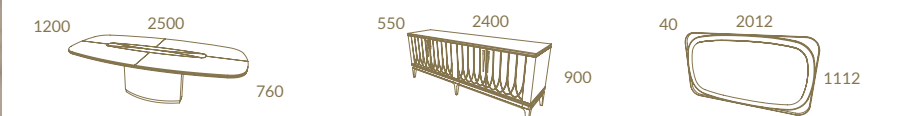

Natural Ebony + LC16
LUNA Rect. Fixed Top Dining Table · LUNA Chair
LUNA Sideboard · LUNA Sideboard Mirror · LUNA Vitreen