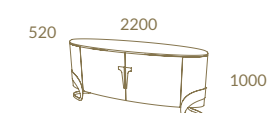

M07 + LC13 + Gold Stainless Steel
HARMONY Round Dining Table - HARMONY Chair
HARMONY 2,20 Sideboard