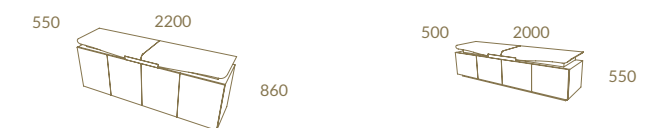

Sunset

Eucalyptus Polar + Nickel Noir + LC16
SUNSET TV Base · SUNSET TV Panel
SUNSET Round Support Table
SUNSET Coffee Table · AVANTGARD sofa

SUNSET Round Support Table - SUNSET Rings Support Table

SUNSET 2,20 Sideboard - SUNSET TV Base