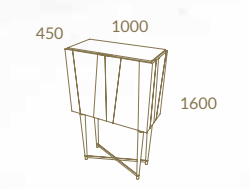

MADISON High Bar Unit