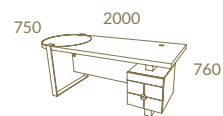

ECLIPSE

NATURAL
BEAUTY

*Materials express all
their natural beauty*

ECLIPSE COLLECTION

HARMONY

AUTHENTIC
BRIGHT

Harmony

M08 + LC13 + Gold Stainless Steel
SUNSET Rect. Dining Table 3 Columns · HARMONY Chair
HARMONY 2,20 Sideboard · HARMONY Mirror