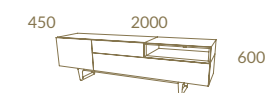

# Allure

LC40+LC39+CVL16  
ALLURE Sideboard

*An modern and elegant  
storage solution*

ALLURE COLLECTION

LC16 + CVL16  
ALLURE Tv Unit · MOON Sofa