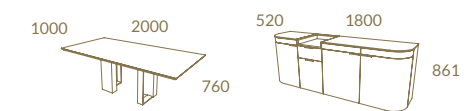

# Diabolo

CV\_N0 Gained Oak + LC13  
DIABOLO B Wall Unit • CURVE Coffee Table • DIABOLO B2 Sideboard • DUBAI Chair

Miola

—  
AUTHENTIC  
DESIGN

# Miola

NG + LC02  
MIOLA Dining Table • MIOLA Chair  
MIOLA Sideboard