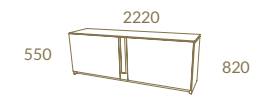

PURE  
STAR

*Home is our  
safe-heaven*

ARIA COLLECTION

Ebony Veneer + Polished Stainless Steel  
ARIA Sideboard

Aria

CVL16 + LC02  
ARIA A Composition

LC13 + Gold Stainless Steel  
ARIA Sideboard

CV10 + LC15 + Polished Stainless Steel  
MEDIALE Fixed Top Dining Table · MEDIALE Chair