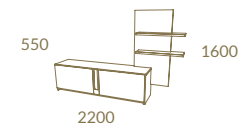

Ebony + Polished Stainless Steel + CV04
MOON A Composition
MOON Coffee Table