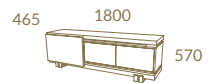

Inspiration