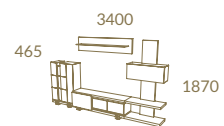

Inspiration