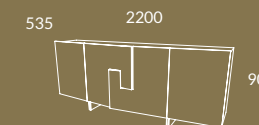

# Riviera

CV02  
RIVIERA Rect. Dining Table - RIVIERA Chair

*Statement pieces*

BOGO COLLECTION

LC15 + NG  
Bogo Sideboard

*Topaze combines  
functionality and elegance  
with storage concealed  
behind double doors.*