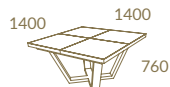

# Inspiration

Rose Wood + LC28  
INSPIRATION 1.40 Square Ext. Dining Table  
BEIRUTE Chair · INSPARATION Sideboard

Page 178  
 Rose Wood + LC28  
 INSPIRATION 1.40 Square Ext. Dining Table · BEIRUTE Chair