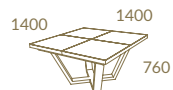

# Inspiration

Rose Wood + LC28  
INSPIRATION 1.40 Square Ext. Dining Table  
BEIRUTE Chair · INSPARATION Sideboard

Page 178  
 Rose Wood + LC28  
 INSPIRATION 1.40 Square Ext. Dining Table · BEIRUTE Chair