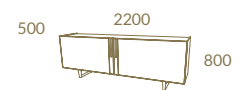

*An modern and elegant
storage solution*

ALLURE COLLECTION