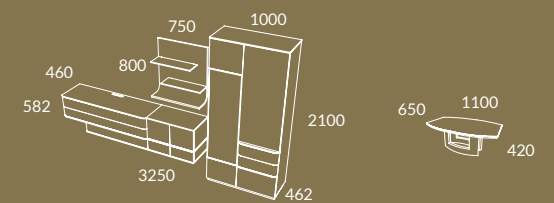

Statement pieces

DIABOLO COLLECTION

LC12 + LC29
DIABOLO Living Wall Unit A
CURVE Coffee Table