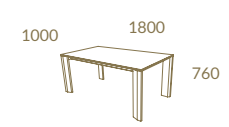

Moon

NG01 + LC15
MOON Tall Sideboard
MOON Dining Table · AREZZO Chair