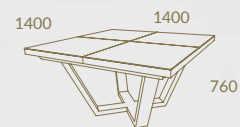

DAZZLE Chair

CV01  
INSPIRATION 1.40 Square Ext. Dining Table

*Brighten any dining room*

INSPIRATION COLLECTION