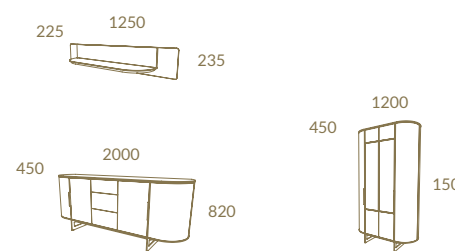

Fabio

LC29 + CVNO
MOON Dining Table · FABIO 2.00 Sideboard
FABIO Vitreen