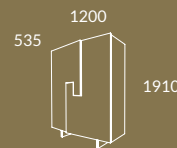

*Topaze combines
functionality and elegance
with storage concealed
behind double doors.*

BOGO COLLECTION

LC15+NG
Bogo Vitreen