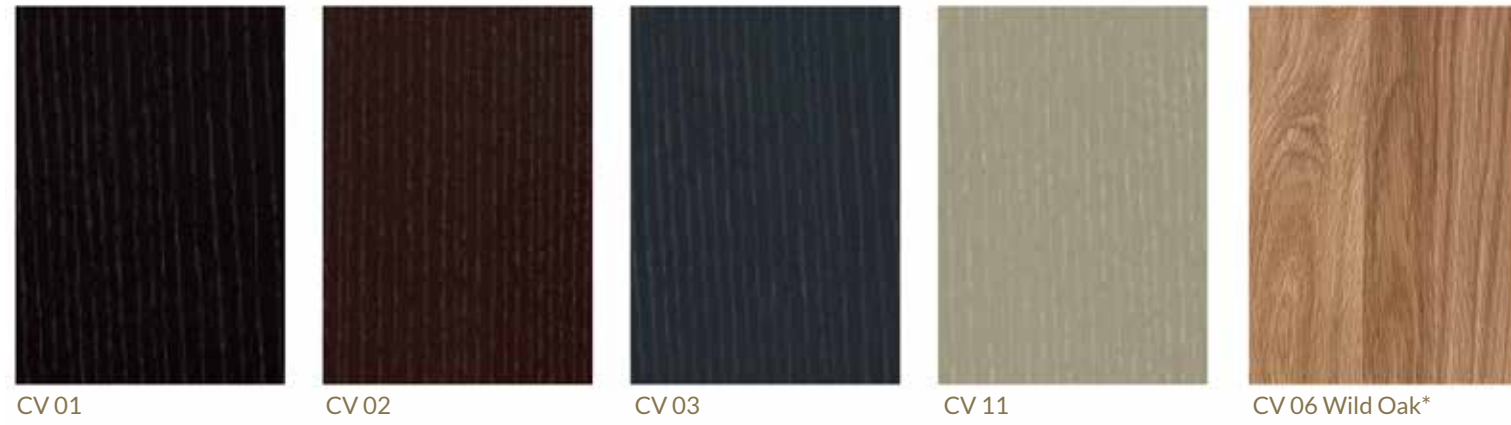

Wood

Oak

* UPON REQUEST

Walnut

Oak FUMÉ