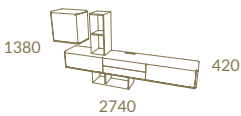

*Sweet
Temper*

LC16
SWEET TEMPER A Composition