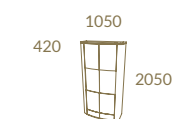

LC28 + CVL17  
SHOWBIZZ Dining Table

*One single piece of furniture  
can set the mood in any room.*

SHOWBIZZ COLLECTION

LC15 + LC16  
SHOWBIZZ TV Unit

*Perfect statement  
piece*

SHOWBIZZ COLLECTION

LC20 + CVNO Grained Oak and LC29 + CVNO Grained Oak  
SHOWBIZZ Vitrine