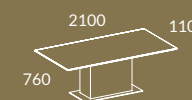

Inspire yourself with different textures, colour pellets, and woods

ARIA COLLECTION

CV10 + LC15 + Polished Stainless Steel
MEDIALE Rect. Ext. Dining Table · AURA Chair