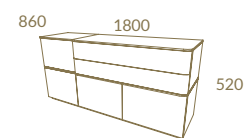

*Materials in
harmonious ways*

DIABOLO COLLECTION