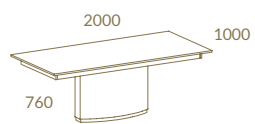

# Riviera

CV02  
RIVIERA Rect. Dining Table - RIVIERA Chair

*Statement pieces*

BOGO COLLECTION

LC15 + NG  
Bogo Sideboard

*Topaze combines  
functionality and elegance  
with storage concealed  
behind double doors.*