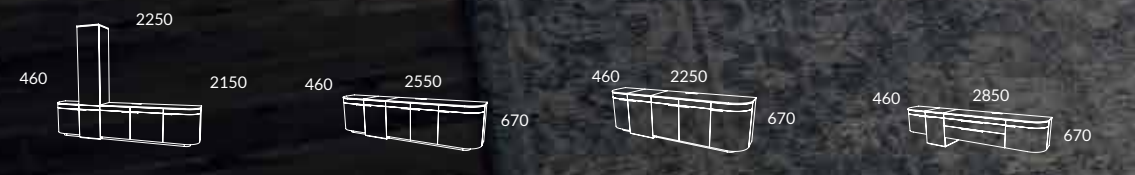

# Miola

NG + LC02  
MIOLA Dining Table • MIOLA Chair  
MIOLA Sideboard

# Miola

LC16 + CV10  
MIOLA Composition - MIOLA Coffee Table

*Combination of  
different textures  
and materials*

MIOLA COLLECTION

LC13  
MIOLA B2 Wall Unit · MIOLA Coffee Table  
MIOLA Sideboard · MIOLA 2 Doors Vitreen

MIOLA B Wall Unit · MIOLA D Lowboard · MIOLA C Lowboard · MIOLA B Lowboard · MIOLA A Lowboard

MIOLA D Lowboard · MIOLA C Lowboard · MIOLA B Lowboard · MIOLA A Lowboard