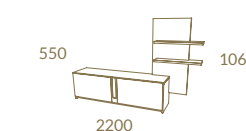

PURE  
STAR

*Home is our  
safe-heaven*

ARIA COLLECTION

Ebony Veneer + Polished Stainless Steel  
ARIA Sideboard

Aria

CVL16 + LC02  
ARIA A Composition

LC13 + Gold Stainless Steel  
ARIA Sideboard

CV10 + LC15 + Polished Stainless Steel  
MEDIALE Fixed Top Dining Table · MEDIALE Chair