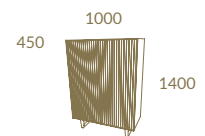

# Allure

LC40+LC39+CVL16  
ALLURE Sideboard

*An modern and elegant  
storage solution*

ALLURE COLLECTION

LC16 + CVL16  
ALLURE Tv Unit · MOON Sofa