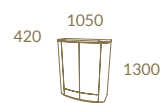

LC28 + CVL17  
SHOWBIZZ Dining Table

*One single piece of furniture  
can set the mood in any room.*

SHOWBIZZ COLLECTION

LC15 + LC16  
SHOWBIZZ TV Unit

*Perfect statement  
piece*

SHOWBIZZ COLLECTION

LC20 + CVNO Grained Oak and LC29 + CVNO Grained Oak  
SHOWBIZZ Vitrine