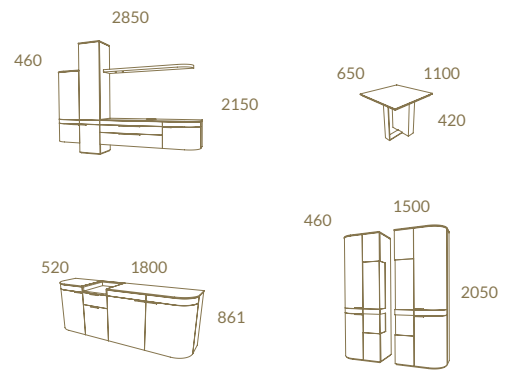

Miola

Balkeneiche + LC16
MIOLA D Wall Unit · MIOLA Coffee Table
MIOLA Sideboard · MIOLA 2 Doors Vitreen