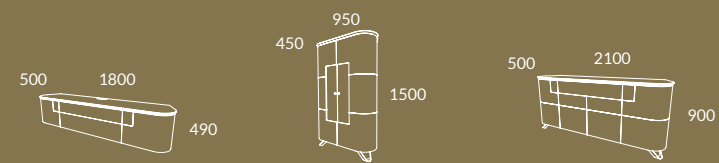

EMILE Sideboard

LC22 + LC20  
EMILLE 2.10 Sideboard on Plinth with Painted Metal Feet

*A fine and elegant collection*

EMILE COLLECTION

LC20 + LC22

EMILLE 1.80 Sideboard on Plinth

EMILLE Bar Unit on Plinth • EMILLE 1.80 Wall TV Unit