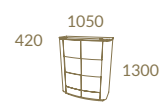

LC28 + CVL17  
SHOWBIZZ Dining Table

*One single piece of furniture  
can set the mood in any room.*

SHOWBIZZ COLLECTION

LC15 + LC16  
SHOWBIZZ TV Unit

*Perfect statement  
piece*

SHOWBIZZ COLLECTION

LC20 + CVNO Grained Oak and LC29 + CVNO Grained Oak  
SHOWBIZZ Vitrine