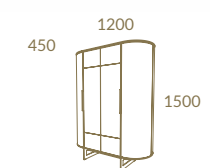

*Fabio*

FABIO 2.00 Sideboard

FABIO B Lacquered Doors Bar Unit

*Moon*

UNIQUE  
LINES