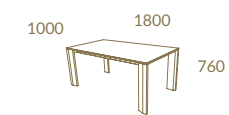

# Moon

NG01 + LC15  
MOON Tall Sideboard  
MOON Dining Table · AREZZO Chair

NG01 + LC15  
MOON Tall Sideboard · MOON Dining Table · AREZZO Chair

NG01 + LC16  
MOON A Vitreen · MOON Bar Unit

*Moon*

Ebony + Polished Stainless Steel + CV04  
 MOON A Composition  
 MOON Coffee Table

*Diabolo*

~  
AUTHENTIC  
STATEMENT

LC16 + LC20  
 CURVE Dining Table  
 MEDIALE Chair  
 DIABOLO Bar  
 DIABOLO Sideboard 1800