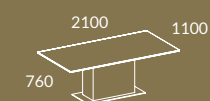

PURE  
STAR

*Home is our  
safe-heaven*

ARIA COLLECTION

Ebony Veneer + Polished Stainless Steel  
ARIA Sideboard

Aria

CVL16 + LC02  
ARIA A Composition

LC13 + Gold Stainless Steel  
ARIA Sideboard

CV10 + LC15 + Polished Stainless Steel  
MEDIALE Fixed Top Dining Table · MEDIALE Chair