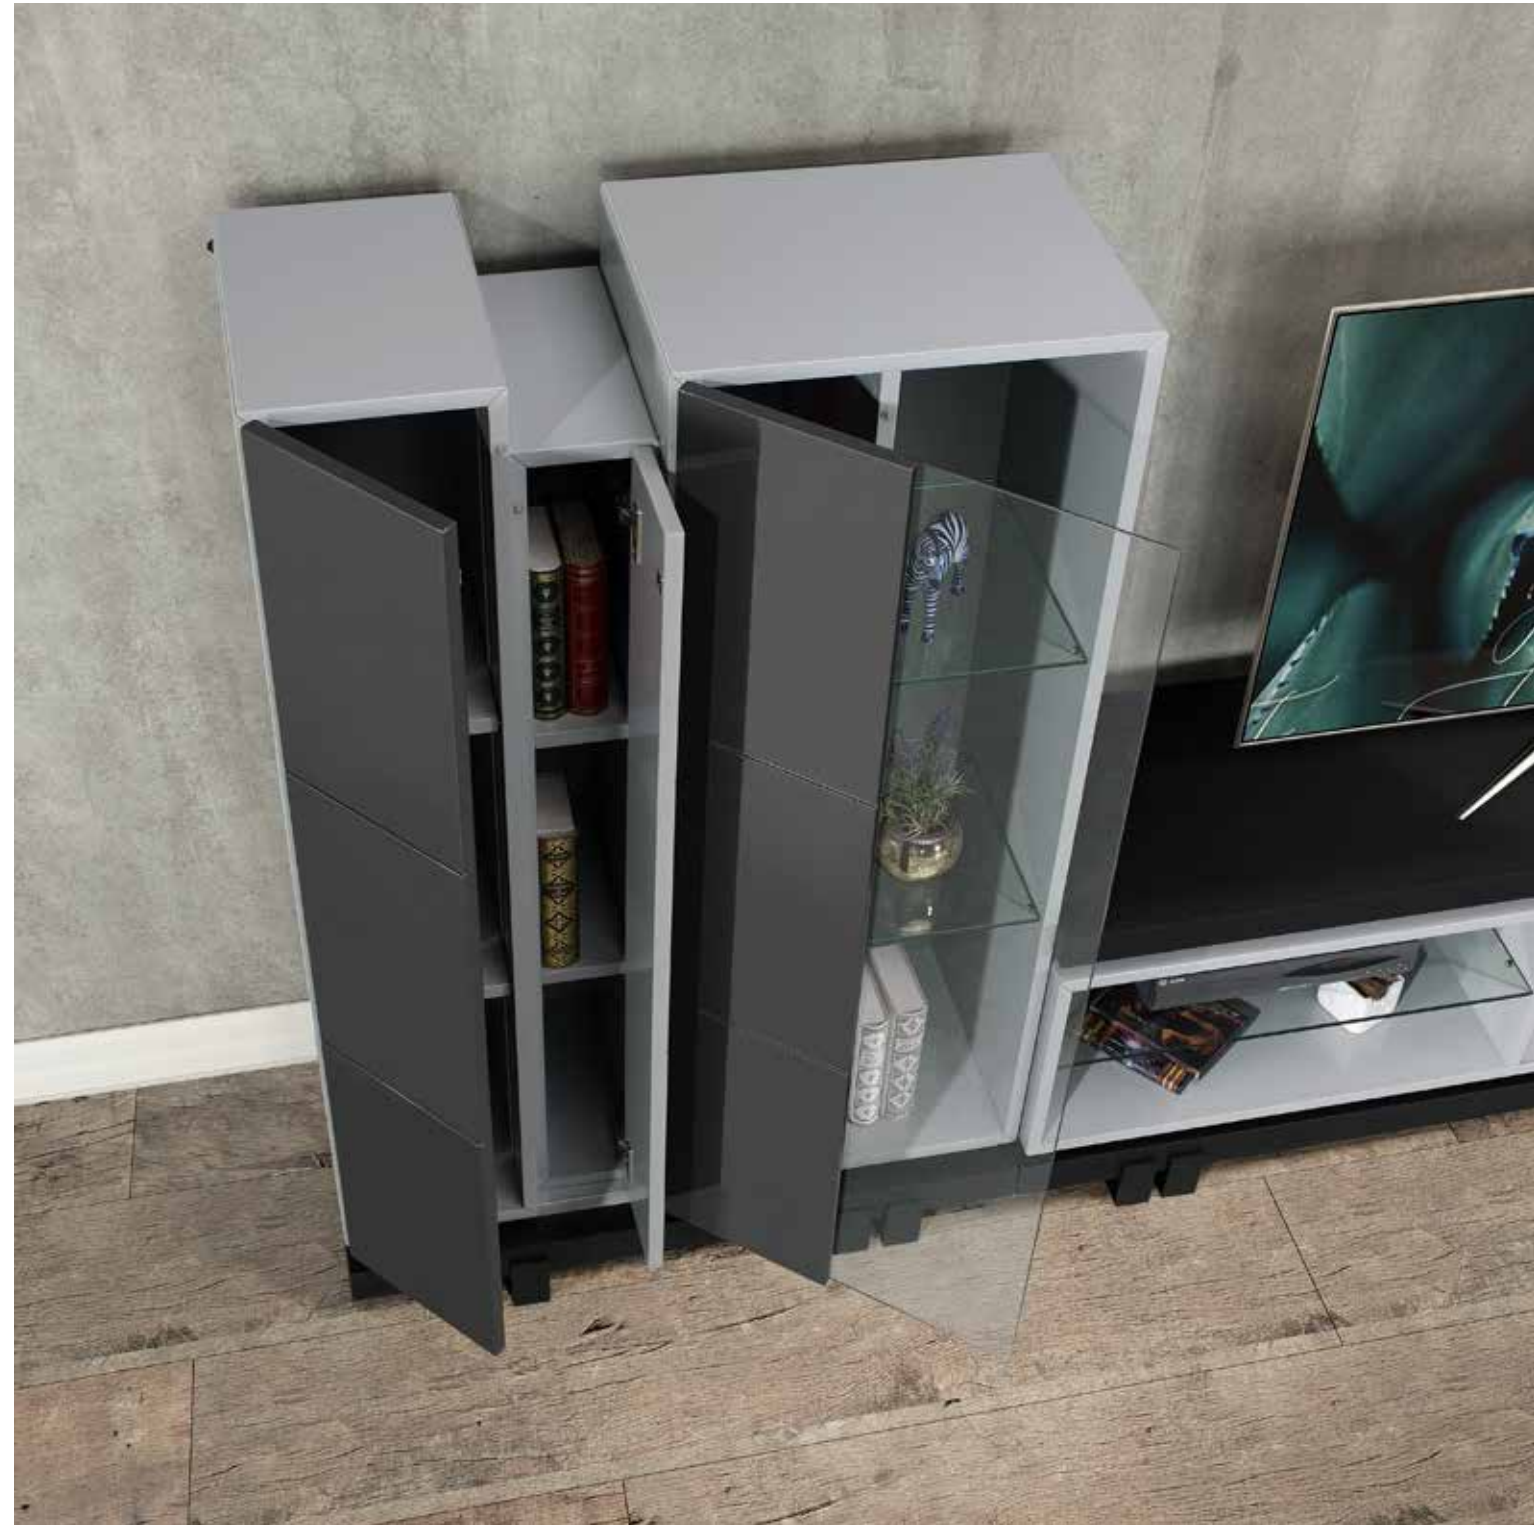

Inspiration