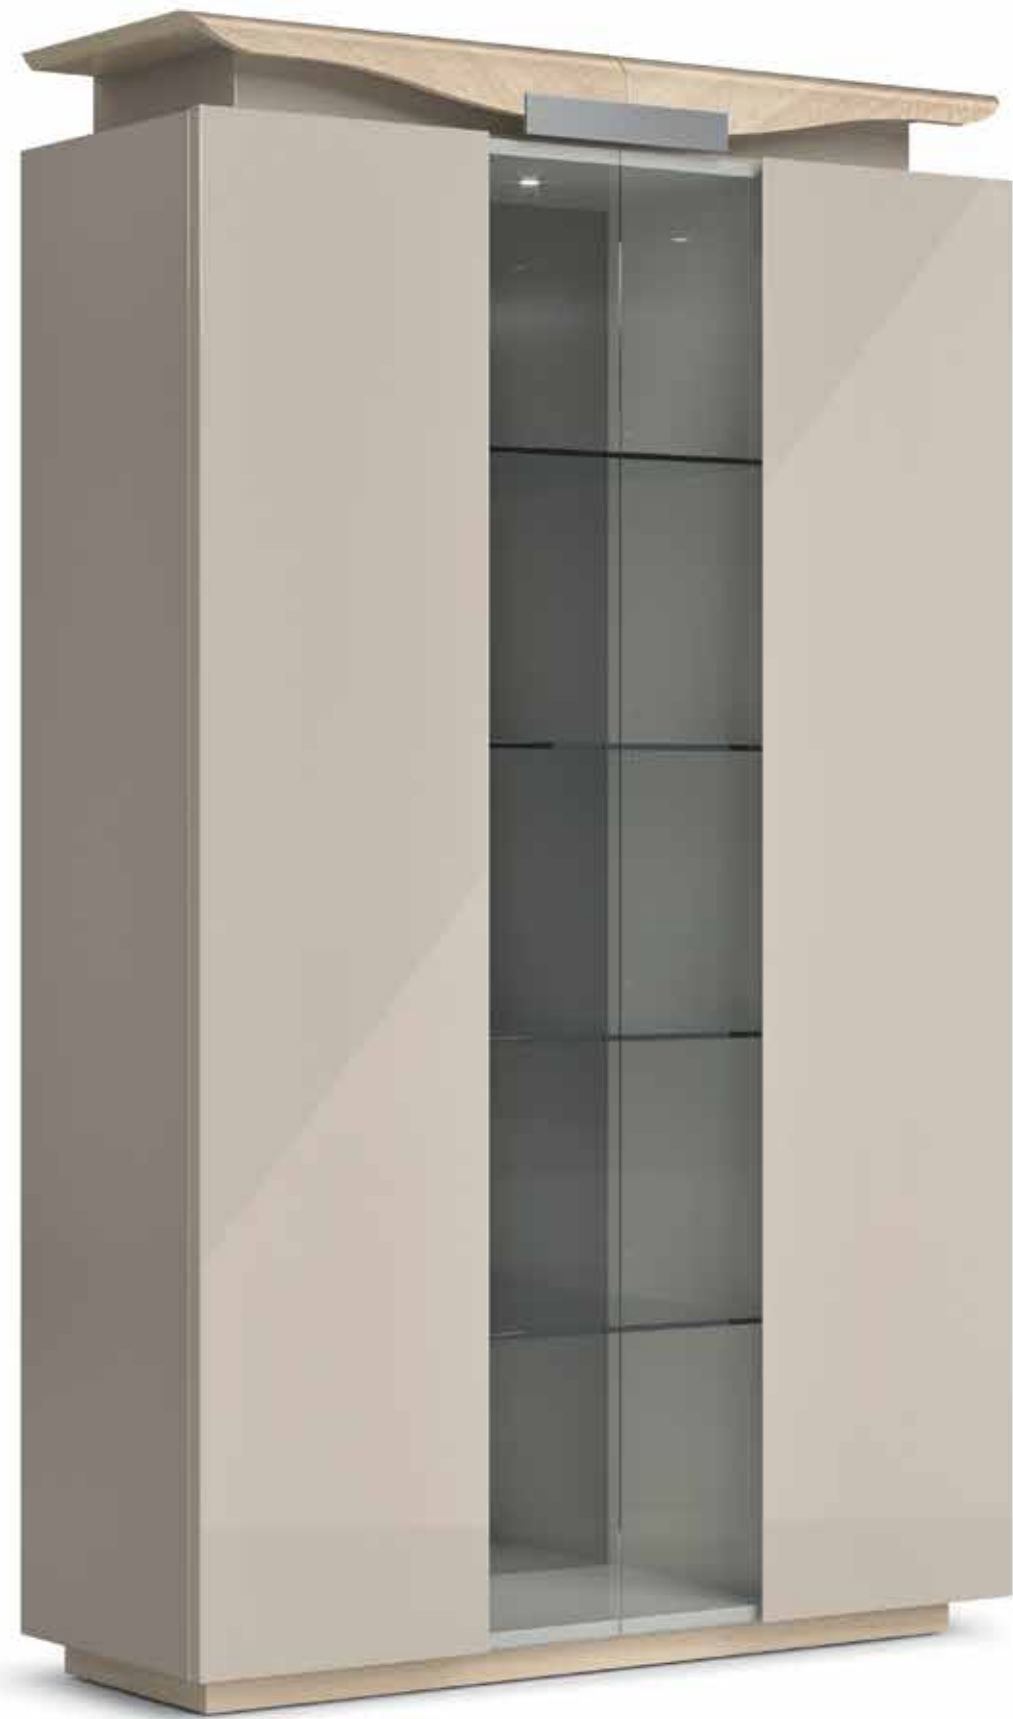

Sunset

—
Sunset

SUNSET Rect. Fixed Top Dining Table · ELY Console · ELY Console Mirror

Gaudi

GAUDI Rect. Ext. Dining Table

—
*Sunset with
Gaudi Column*

GAUDI Rect. Ext. Dining Table · BOGO Sideboard

—
Sunset

SUNSET Round Dining Table
SUNSET Chair
SUNSET 2,20 Sideboard
SUNSET Sideboard Mirror

SUNSET Round Dining Table
SUNSET Chair

SUNSET 2,20 Sideboard · SUNSET Sideboard Mirror

SUNSET High Bar unit

—
Sunset

SUNSET 1,80 TV Base
SUNSET Round Support Table
SUNSET Coffee Table
AVANTGARD sofa

—
Fan

FAN Console · CURVE Console Mirror

Carlton

CARLTON Console · CARLTON Console Mirror

Ely

ELY Console · ELY Console Mirror

Jade

—
Sunset

*Functional chic at its best,
Sliding quietly demonstrates
that efficiency can be luxurious.*

Diabolo

Diabolo

DIABOLO Living Wall Unit A

CURVE Table · MEDIALE Chair
 DIABOLO Bar · DIABOLO Sideboard 1800

DIABOLO Sideboard 2000 · CURVE Dining Table · DIABOLO Chair