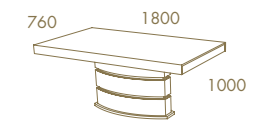

Sunset

—
Sunset

SUNSET Rect. Fixed Top Dining Table · ELY Console · ELY Console Mirror

Gaudi

GAUDI Rect. Ext. Dining Table

—
*Sunset with
Gaudi Column*

GAUDI Rect. Ext. Dining Table · BOGO Sideboard

—
Sunset

SUNSET Round Dining Table
SUNSET Chair
SUNSET 2,20 Sideboard
SUNSET Sideboard Mirror

SUNSET Round Dining Table
SUNSET Chair

SUNSET 2,20 Sideboard · SUNSET Sideboard Mirror

SUNSET High Bar unit

—
Sunset

SUNSET 1,80 TV Base
SUNSET Round Support Table
SUNSET Coffee Table
AVANTGARD sofa