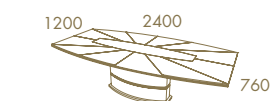

Sunset

—
Sunset

SUNSET Rect. Fixed Top Dining Table · ELY Console · ELY Console Mirror

Gaudi

GAUDI Rect. Ext. Dining Table

—
*Sunset with
Gaudi Column*

GAUDI Rect. Ext. Dining Table · BOGO Sideboard

—
Sunset

SUNSET Round Dining Table
SUNSET Chair
SUNSET 2,20 Sideboard
SUNSET Sideboard Mirror

SUNSET Round Dining Table
SUNSET Chair

SUNSET 2,20 Sideboard · SUNSET Sideboard Mirror

SUNSET High Bar unit

—
Sunset

SUNSET 1,80 TV Base
SUNSET Round Support Table
SUNSET Coffee Table
AVANTGARD sofa