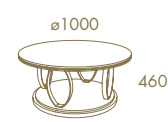

Sunset

—
Sunset

SUNSET Rect. Fixed Top Dining Table · ELY Console · ELY Console Mirror

Gaudi

GAUDI Rect. Ext. Dining Table

—
*Sunset with
Gaudi Column*

GAUDI Rect. Ext. Dining Table · BOGO Sideboard

—
Sunset

SUNSET Round Dining Table
SUNSET Chair
SUNSET 2,20 Sideboard
SUNSET Sideboard Mirror

SUNSET Round Dining Table
SUNSET Chair

SUNSET 2,20 Sideboard · SUNSET Sideboard Mirror

SUNSET High Bar unit

—
Sunset

SUNSET 1,80 TV Base
SUNSET Round Support Table
SUNSET Coffee Table
AVANTGARD sofa