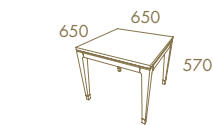

Page 38 CLUB Small Coffee Table
AVANTGARDE Sofa