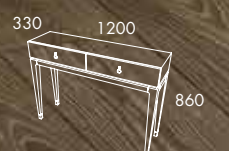

CLUB Console
CLUB Banqueta