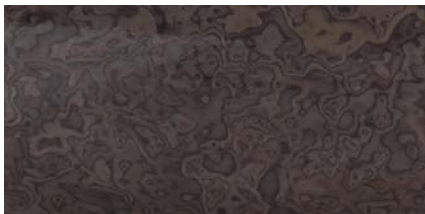

WILD OAK CV06

WALNUT NG01

PLEASE NOTE ABOVE WOODS ARE AVAILABLE IN THE BELOW SHEENS:

5% MATTE OR 30% SEMIGLOSS - USE MATTE PRICING

*THEY ARE NOT AVAILABLE IN 100% SHEEN HIGH GLOSS**

ALEAL Finishes

EBONY

RECONSTITUTED
EBONY

NATURAL EBONY

ROSEWOOD

RECONSTITUTED
ROSEWOOD

NATURAL
ROSEWOOD

EUCALYPTUS FRISE

GREY EUCALYPTUS

POLAR EUCALYPTUS

SOFT PLUM

ARGENTO

ESPRESSO EUCALYPTUS

SOFT GREY

TOFFEE

TULP WOOD

OAK FUME

ASH BURL

BURGANDY

LIGHT GRAY

PLEASE NOTE ABOVE WOODS ARE AVAILABLE IN THE BELOW SHEENS:

5% MATTE OR 30% SEMIGLOSS - USE MATTE PRICING

100% SHEEN - USE HIGH GLOSS PRICING

ALEAL Finishes

STAINLESS STEEL

**POLISHED STAINLESS
STEEL**