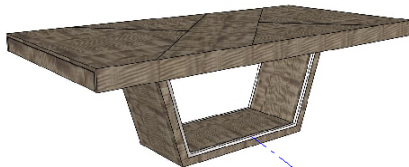

Aplique tubo Metálico ambos os lados