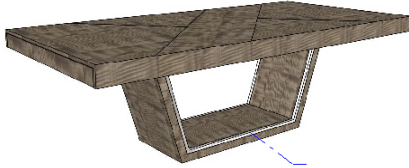

86 5/8"   30"   43 3/8"
W/ 2x 19 5/8" Leaves

ARIA-101/1	Eucalyptus Frise
ARIA-101/2	Oak Fume or Reconstituted Ebony
ARIA-101/3	Natural Ebony
ARIA-101/4	Plain Stain Eucalyptus
ARIA-101/5	Walnut or Oak
ARIA-101/6	All Lacquer

78 3/4"   30"   39 3/8"
W/ 2x 15 3/4" Leaves

ARIA-102/1	Eucalyptus Frise
ARIA-102/2	Oak Fume or Reconstituted Ebony
ARIA-102/3	Natural Ebony
ARIA-102/4	Plain Stain Eucalyptus
ARIA-102/5	Walnut or Oak
ARIA-102/6	All Lacquer

70 7/8"   30"   39 3/8"
W/ 2x 15 3/4" Leaves

ARIA-103/1	Eucalyptus Frise
ARIA-103/2	Oak Fume or Reconstituted Ebony
ARIA-103/3	Natural Ebony
ARIA-103/4	Plain Stain Eucalyptus
ARIA-103/5	Walnut or Oak
ARIA-103/6	All Lacquer

UPCHARGE	For Polished Painted Stainless Steel Accents
UPCHARGE	For Brass Accents

ARIA Extension Dining Table
w/ Polished Stainless Steel Accents

118 1/8"   30"   48"
W/ 2x 19 5/8" Leaves

ARIA-105/1	Eucalyptus Frise
ARIA-105/2	Oak Fume or Reconstituted Ebony
ARIA-105/3	Natural Ebony
ARIA-105/4	Plain Stain Eucalyptus
ARIA-105/5	Walnut or Oak
ARIA-105/6	All Lacquer

110 1/4"   30"   48"
W/ 2x 19 5/8" Leaves

ARIA-106/1	Eucalyptus Frise
ARIA-106/2	Oak Fume or Reconstituted Ebony
ARIA-106/3	Natural Ebony
ARIA-106/4	Plain Stain Eucalyptus
ARIA-106/5	Walnut or Oak
ARIA-106/6	All Lacquer

Aplique tubo Metálico ambos os lados