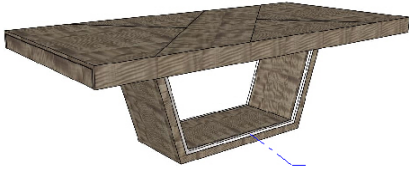

Dining

Description

Dimensions in Inches

Item No.	Finish	W	H	D

ARIA Extension Dining Table
w/ Polished Stainless Steel Accents

94 1/2"   30"   48"
W/ 2x 19 5/8" Leaves

Aplique tubo Metálico ambos os lados

ARIA-107/1	Eucalyptus Frise
ARIA-107/2	Oak Fume or Reconstituted Ebony
ARIA-107/3	Natural Ebony
ARIA-107/4	Plain Stain Eucalyptus
ARIA-107/5	Walnut or Oak
ARIA-107/6	All Lacquer

86 5/8"   30"   48"
W/ 2x 19 5/8" Leaves