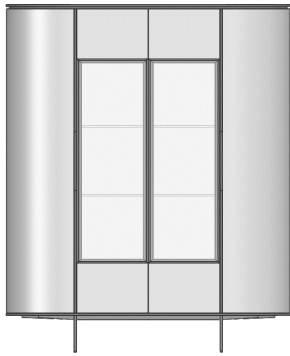

FABIO A Glass Door Bar Unit (1BARPTV120FB) 2x Doors w/ Interior Lacquer Shelves 2x Center Doors w/ Interior Glass Shelves Painted Metal Handles, Feet & Accents Lacquer Top & Sides w/ Optional Center Door Finishes		47 1/4"	59"	17 3/4"

FINISH OPTIONS

FABI-103/1	Oak or Walnut (5% or 30% Sheen)			
FABI-103/2	Natural Ebony			
FABI-103/3	Recon. Ebony, Oak Fume, Recon. or Natural Rosewood, Eucalyptus Frise or Eucalyptus Stain			
FABI-103/4	All Lacquer			

UPCHARGE	LED			

OPTIONAL FINISH COMBO : LACQUER TOP, BASE, FEET & HANDLES

FABI-103/5	Oak or Walnut (5% or 30% Sheen) Structure & Doors			
FABI-103/6	Oak or Walnut (5% or 30% Sheen) Center Doors w/ Curved Doors Sides in Lacquer			

3 vol. / 1.029 m3 / 121 Kg