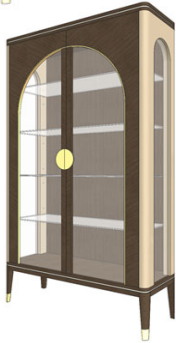

BAR / VITRINE	Description		Dimesions in Inches			MATTE
	Item No.	Finish	W	H	D	

PAPILLON Vitrine (1VIT120PAP)
 2x Doors & 4x Interior Glass Shelves
 Wood Top and Front Door Accent, Lacquer Sides, Legs & Pinstripes
 Polished Stainless Steel Accents