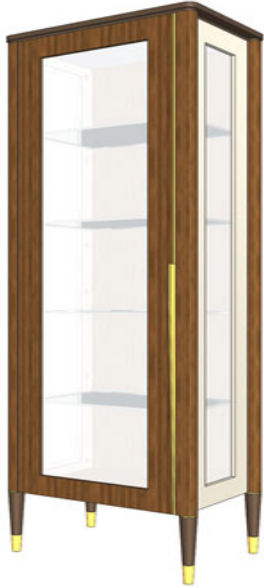

BAR / VITRINE	Description		Dimensions in Inches		
	Item No.	Finish	W	H	D

JASMINE Vitrine (1VIT2PTJAS8LC)
 2x Doors & 3 Interior Glass Shelves
 Mirrored Back & LED Lighting
 Lacquer Structure, Oak Top Frame, Solid Ash Legs w/ Oak or Walnut Stain
 Polished Stainless Steel Handles

LOUISE Vitrine
 2x Doors 4x Interior Glass Shelves
 Lacquer Top, Sides & Feet w/ Wood Fronts & Back Detail, Grey Glass
 Polished Stainless Steel Handles & Accents

47 1/4" 84 5/8" 17 3/4"

FINISH OPTIONS		
LOU-104/1	Oak & Lacquer	
LOU-104/2	Walnut & Lacquer	
LOU-104/3	Lacquer	
LOU-104/4	Eucalyptus Stain & Lacquer	
LOU-104/5	Oak Fume, Recon Ebony or Recon Rosewood & Lacquer	
LOU-104/6	Eucalpytus Frise or Natural Rosewood & Lacquer	
LOU-104/7	Natural Ebony & Lacquer	
UPCHARGE	LED Lighting	
UPCHARGE	Mirrored Back	
VENEERED TOP OPTIONS		
UPCHARGE	Oak	
UPCHARGE	Eucalpytus Stain or Walnut	
UPCHARGE	Eucalpytus Frise, Oak Fume, Natural Rosewood Recon Ebony or Recon Rosewood	
UPCHARGE	Natural Ebony	

BAR / VITRINE	Description		Dimensions in Inches		
	Item No.	Finish	W	H	D

LOUISE 1 Door Vitrine
 1x Doors 4x Interior Glass Shelves
 Lacquer Top, Sides & Feet w/ Wood Fronts & Back Detail, Grey Glass
 Polished Stainless Steel Handles & Accents