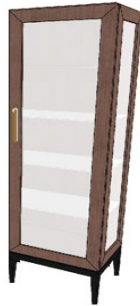

HANDLE HEIGHT: 7 7/8"

BAR / VITRINE	Description		Dimesions in Inches		
	Item No.	Finish	W	H	D

LEFT

RIGHT  
VERSION

3 vol. / 0,421 m3 / 70 Kg  
LEG HEIGHT: 12 5/8"  
HANDLE HEIGHT: 7 7/8"

**VIOLET D1 - 1 Door Vitrine**  
4x Adjustable Glass Shelves  
Iron Handle & Lacquer Legs (No Sabots)