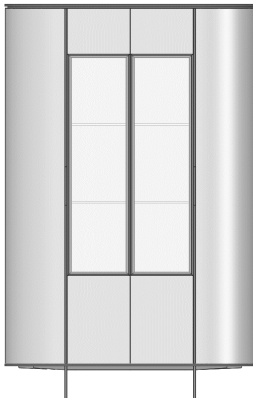

3 vol. / 1.431 m3 / 149 Kg

FABIO Vitrine (1VIT2PT120FB)
2x Doors w/ Interior Lacquer Shelves
2x Center Doors w/ Interior Glass Shelves
Painted Metal Handles, Feet & Accents
Lacquer Top & Sides w/ Optional Center Door Finishes

47 1/4"   80 3/4"   17 3/4"

FINISH OPTIONS		
FABI-105/1	Oak or Walnut (5% or 30% Sheen)	
FABI-105/2	Natural Ebony	
FABI-105/3	Recon. Ebony, Oak Fume, Recon. or Natural Rosewood, Eucalyptus Frise or Eucalyptus Stain	
FABI-105/4	All Lacquer	

UPCHARGE	LED

OPTIONAL FINISH COMBO : LACQUER TOP, BASE, FEET & HANDLES		
FABI-105/5	Oak or Walnut (5% or 30% Sheen) Structure & Doors	
FABI-105/6	Oak or Walnut (5% or 30% Sheen) Center Doors w/ Curved Doors Sides in Lacquer