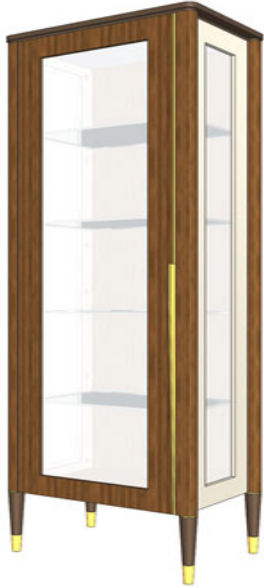

UPCHARGE	Iron with Painted "Brass" Finish	
UPCHARGE	Polished Plated Stainless Steel- Gold, Copper, Nickel Noir	
UPCHARGE	Brass	

BAR / VITRINE	Description		Dimensions in Inches		
	Item No.	Finish	W	H	D

**LOUISE 1 Door Vitrine**