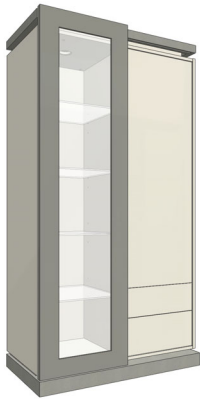

4 vol. / 1.617 m3 / 176 kg

SLIDING B Vitrine (1VITPTV100SL)
1x Sliding Glass Door & 1x Touch Latch Door
2x Drawers, 4x Glass Shelves
Interior Light
Matte Lacquer Structure/ HG Lacquer Fronts
Wood or Lacquer Top & Plinth

39 3/8"   82 5/8"   21 5/8"

FINISH OPTIONS	
SLIDIN-820/1	Eucalyptus Frise or Natural Rosewood
SLIDIN-820/3	Reconstituted Ebony, Oak Fume or Reconstituted Rosewood
SLIDIN-820/4	Natural Ebony
SLIDIN-820/5	Eucalyptus Stain
SLIDIN-820/6	Oak (5% or 30% Sheen)
SLIDIN-820/7	Walnut (5% or 30% Sheen)
SLIDIN-820/8	All Lacquer

UPCHARGE	LED Lights (for the Top)