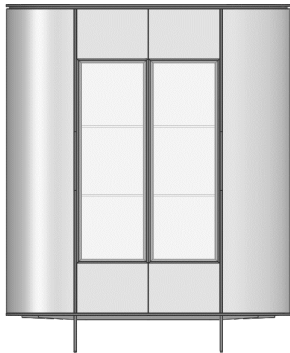

3 vol. / 1.029 m3 / 121 Kg

FABIO A Glass Door Bar Unit (1BARPTV120FB) 2x Doors w/ Interior Lacquer Shelves 2x Center Doors w/ Interior Glass Shelves Painted Metal Handles, Feet & Accents Lacquer Top & Sides w/ Optional Center Door Finishes		47 1/4"	59"	17 3/4"

FINISH OPTIONS

FABI-103/1	Oak or Walnut (5% or 30% Sheen)
FABI-103/2	Natural Ebony
FABI-103/3	Recon. Ebony, Oak Fume, Recon. or Natural Rosewood, Eucalyptus Frise or Eucalyptus Stain
FABI-103/4	All Lacquer

UPCHARGE	LED

OPTIONAL FINISH COMBO : LACQUER TOP, BASE, FEET & HANDLES

FABI-103/5	Oak or Walnut (5% or 30% Sheen) Structure & Doors
FABI-103/6	Oak or Walnut (5% or 30% Sheen) Center Doors w/ Curved Doors Sides in Lacquer