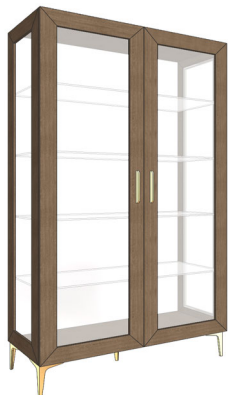

BAR / VITRINE	Description		Dimensions in Inches		
	Item No.	Finish	W	H	D

LOUISE 1 Door Vitrine

1x Doors 4x Interior Glass Shelves
Lacquer Top, Sides & Feet w/ Wood Fronts & Back Detail, Grey Glass
Polished Stainless Steel Handles & Accents

25 7/8"   84 5/8"   17 3/4"

FINISH OPTIONS	
LOU-119/1	Oak & Lacquer
LOU-119/2	Walnut & Lacquer
LOU-119/3	Lacquer
LOU-119/4	Eucalyptus Stain & Lacquer
LOU-119/5	Oak Fume, Recon Ebony or Recon Rosewood & Lacquer
LOU-119/6	Eucalyptus Frise or Natural Rosewood & Lacquer
LOU-119/7	Natural Ebony & Lacquer

UPCHARGE	LED Lighting

VENEERED TOP OPTIONS	
UPCHARGE	Oak
UPCHARGE	Eucalyptus Stain or Walnut
UPCHARGE	Eucalyptus Frise, Oak Fume, Natural Rosewood Recon Ebony or Recon Rosewood
UPCHARGE	Natural Ebony

OPTIONS FOR VENEERED SIDES	
UPCHARGE	Oak
UPCHARGE	Eucalyptus Stain or Walnut
UPCHARGE	Eucalyptus Frise, Oak Fume, Natural Rosewood Recon Ebony or Recon Rosewood
UPCHARGE	Natural Ebony

OPTIONAL METALS	
UPCHARGE	Iron with Painted "Brass" Finish
UPCHARGE	Polished Plated Stainless Steel- Gold, Copper, Nickel Noir
UPCHARGE	Brass

MADISON A1 - 2 Door Vitrine (1VIT2PT122MS)

4x Adjustable Glass Shelves
Painted Iron Legs & Handle

48"   86"   18 7/8"

FINISH OPTIONS	
MADI-3021/1	Eucalyptus Frise or Natural Rosewood
MADI-3021/3	Reconstituted Ebony, Oak Fume or Reconstituted Rosewood
MADI-3021/4	Natural Ebony
MADI-3021/5	Eucalyptus Stain or Lacquer
MADI-3021/6	Oak or Walnut (5% or 30% Sheen)

UPCHARGE	LED Spot Light
UPCHARGE	Mirrored Back

UPCHARGE	Sliding Top Hat

LEG HEIGHT: 7"
HANDLE HEIGHT: 7 7/8"
3 vol. / 0,421 m3 / 70 Kg

RECOMMENDED THAT UNITS BE ATTACHED TO A WALL