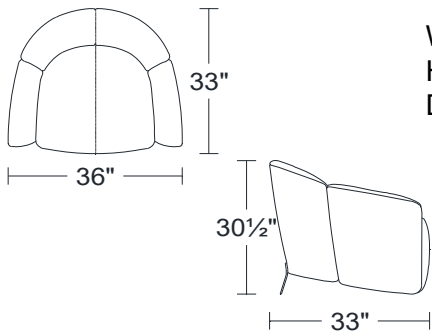

PLANUM LEATHER

Model C018C/DM1 Casia III/IV

Model No.	Item No.	Dimensions	Retail			
			B	C	D	E
			Orvieto	EuroSoft/ Marmo/ Spesso	King/ Mastrotto/ Ricco/ Vintage	Marco

C018C/DM1

1D

Chair

Width: 36"
Height: 30 1/2"
Depth: 33"

C= ALL LEATHER

D= FABRIC/ LEATHER COMBINATION