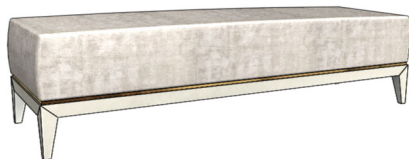

1BQTQUA140SC

SCARLETT Bench
w/ Stainless Steel Sabots

SCAR-108

LACQUER FINISH

GRADE A/B	Grade A/B
GRADE C/D	Grade C/D & COM
GRADE E	Grade E/ Mastrotto Leather/ Ultrasuede
GRADE SUP	Superior Leather Grade SUP

OPTIONAL METAL FINISHES

UPCHARGE For Polished Plated Stainless Steel

UPCHARGE For Brass

COM Req: 1 1/2 yards of 55"W Plain Fabric

W: 55 1/8" x H: 16 1/8" x D: 17 3/4"

1 vol. / 0.319 m3 / 24 kg