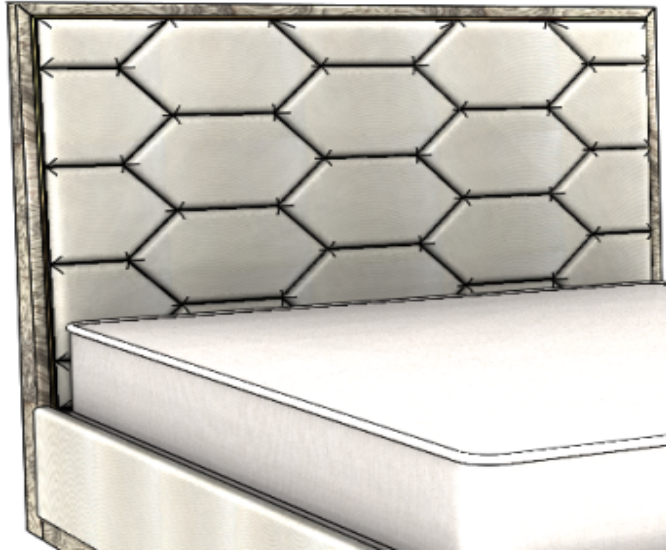

SCARLETT Headboard	Description		Dimensions in Inches			Retail	
	Item No.	Finish	W	H	D	HG	MATTE

FINISH SPECIFICATIONS:

- UPHOLSTERED HEADBOARD WITH WOOD OR LACQUER TRIM

- HEADBOARD HAS POLISHED STAINLESS STEEL PINSTRIPE ACCENT

PLEASE NOTE:

- HEADBOARD FRAMES, IF IN WOOD, ARE VENEERED

SCARLETT California King Size Headboard ONLY

66"   60 7/8"   6"

FINISH: EUCALYPTUS FRISE, TULIP WOOD, OR NATURAL ROSEWOOD, ASH BURL	SCAR-115/AB1	Grade A/B	8996	8820
	SCAR-115/CD1	Grade C/D & COM	9239	9057
	SCAR-115/E1	Grade E/ Mastrotto Leather/ Ultrasuede	11728	11491
	SCAR-115/SUP1	Superior Leather Grade SUP	12820	12565
FINISH: EUCALYPTUS PLAIN STAIN	SCAR-115/AB2	Grade A/B	8875	8699
	SCAR-115/CD2	Grade C/D & COM	9117	8935
	SCAR-115/E2	Grade E/ Mastrotto Leather/ Ultrasuede	11606	11376
	SCAR-115/SUP2	Superior Leather Grade SUP	12699	12444
FINISH: OAK OR WALNUT (5% or 30% SHEEN)	SCAR-115/AB3	Grade A/B	8541	
	SCAR-115/CD3	Grade C/D & COM	8784	
	SCAR-115/E3	Grade E/ Mastrotto Leather/ Ultrasuede	11272	
	SCAR-115/SUP3	Superior Leather Grade SUP	12365	
FINISH: RECONSTITUTED EBONY, OAK FUME, OR RECONSTITUTED ROSEWOOD	SCAR-115/AB4	Grade A/B	8960	8784
	SCAR-115/CD4	Grade C/D & COM	9202	9020
	SCAR-115/E4	Grade E/ Mastrotto Leather/ Ultrasuede	11691	11461
	SCAR-115/SUP4	Superior Leather Grade SUP	12784	12529
FINISH: NATURAL EBONY	SCAR-115/AB5	Grade A/B	9470	9281
	SCAR-115/CD5	Grade C/D & COM	9712	9518
	SCAR-115/E5	Grade E/ Mastrotto Leather/ Ultrasuede	12201	11958
	SCAR-115/SUP5	Superior Leather Grade SUP	13294	13027
FINISH: LACQUER	SCAR-115/AB6	Grade A/B	8717	8541
	SCAR-115/CD6	Grade C/D & COM	8960	8784
	SCAR-115/E6	Grade E/ Mastrotto Leather/ Ultrasuede	11448	11272
	SCAR-115/SUP6	Superior Leather Grade SUP	12541	12365