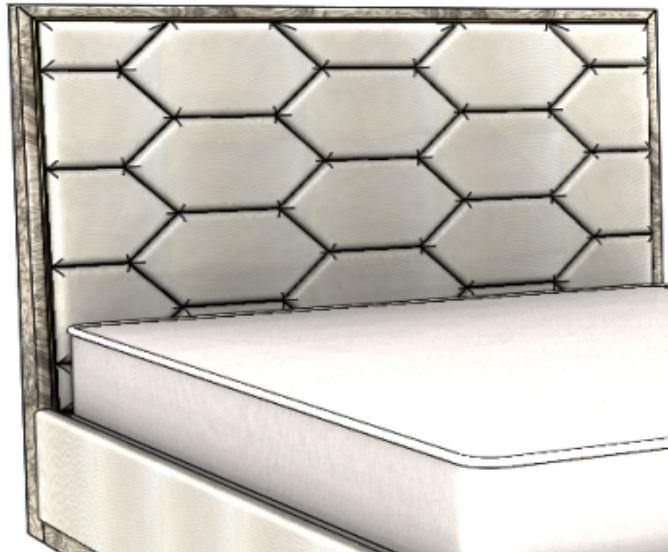

-HEADBOARD HAS POLISHED STAINLESS STEEL PINSTRIPE ACCENT

PLEASE NOTE:

- HEADBOARD FRAMES, IF IN WOOD, ARE VENEERED

SCARLETT King Size Headboard ONLY

66" 60 7/8" 6"

FINISH: EUCALYPTUS FRISE, TULIP WOOD, OR NATURAL ROSEWOOD, ASH BURL	SCAR-114/AB1	Grade A/B	8,996	8,820
	SCAR-114/CD1	Grade C/D & COM	9,239	9,057
	SCAR-114/E1	Grade E/ Mastrotto Leather/ Ultrasuede	11,728	11,491
	SCAR-114/SUP1	Superior Leather Grade SUP	12,820	12,565
FINISH: EUCALYPTUS PLAIN STAIN	SCAR-114/AB2	Grade A/B	8,875	8,699
	SCAR-114/CD2	Grade C/D & COM	9,117	8,935
	SCAR-114/E2	Grade E/ Mastrotto Leather/ Ultrasuede	11,606	11,376
	SCAR-114/SUP2	Superior Leather Grade SUP	12,699	12,444
FINISH: OAK OR WALNUT (5% or 30% SHEEN)	SCAR-114/AB3	Grade A/B	8,541	
	SCAR-114/CD3	Grade C/D & COM	8,784	
	SCAR-114/E3	Grade E/ Mastrotto Leather/ Ultrasuede	11,272	
	SCAR-114/SUP3	Superior Leather Grade SUP	12,365	
FINISH: RECONSTITUTED EBONY, OAK FUME, OR RECONSTITUTED ROSEWOOD	SCAR-114/AB4	Grade A/B	8,960	8,784
	SCAR-114/CD4	Grade C/D & COM	9,202	9,020
	SCAR-114/E4	Grade E/ Mastrotto Leather/ Ultrasuede	11,691	11,461
	SCAR-114/SUP4	Superior Leather Grade SUP	12,784	12,529
FINISH: NATURAL EBONY	SCAR-114/AB5	Grade A/B	9,470	9,281
	SCAR-114/CD5	Grade C/D & COM	9,712	9,518
	SCAR-114/E5	Grade E/ Mastrotto Leather/ Ultrasuede	12,201	11,958
	SCAR-114/SUP5	Superior Leather Grade SUP	13,294	13,027
FINISH: LACQUER	SCAR-114/AB6	Grade A/B	8,717	8,541
	SCAR-114/CD6	Grade C/D & COM	8,960	8,784
	SCAR-114/E6	Grade E/ Mastrotto Leather/ Ultrasuede	11,448	11,272
	SCAR-114/SUP6	Superior Leather Grade SUP	12,541	12,365