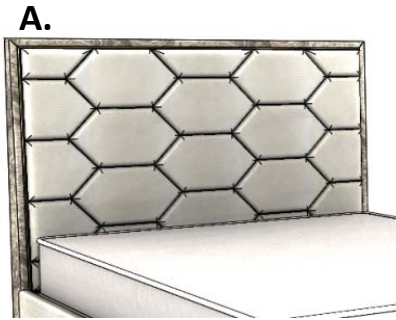

PLEASE NOTE:

-3X DIFFERENT HEADBOARD PATTERNS

- HEADBOARD FRAMES, IF IN WOOD, ARE VENEERED

COUTURE California King Size Headboard ONLY

		78"	59"	4 3/4"		
FINISH: EUCALYPTUS FRISE, TULIP WOOD, OR NATURAL ROSEWOOD, ASH BURL	COUT-118/AB1	Grade A/B			9,060	8,707
	COUT-118/CD1	Grade C/D & COM			9,341	8,969
	COUT-118/E1	Grade E/ Mastrotto Leather/ Ultrasuede			10,392	9,993
	COUT-118/SUP1	Superior Leather Grade SUP			11,035	10,609
FINISH: EUCALYPTUS PLAIN STAIN	COUT-118/AB2	Grade A/B			8,707	8,362
	COUT-118/CD2	Grade C/D & COM			8,988	8,616
	COUT-118/E2	Grade E/ Mastrotto Leather/ Ultrasuede			9,984	9,585
	COUT-118/SUP2	Superior Leather Grade SUP			10,591	10,165
FINISH: OAK OR WALNUT (5% or 30% SHEEN)	COUT-118/AB3	Grade A/B			8,163	8,082
	COUT-118/CD3	Grade C/D & COM			8,435	8,344
	COUT-118/E3	Grade E/ Mastrotto Leather/ Ultrasuede			9,431	9,341
	COUT-118/SUP3	Superior Leather Grade SUP			10,437	10,328
FINISH: RECONSTITUTED EBONY, OAK FUME, OR RECONSTITUTED ROSEWOOD	COUT-118/AB4	Grade A/B			8,969	8,607
	COUT-118/CD4	Grade C/D & COM			9,232	8,861
	COUT-118/E4	Grade E/ Mastrotto Leather/ Ultrasuede			10,238	9,821
	COUT-118/SUP4	Superior Leather Grade SUP			10,836	10,401
FINISH: NATURAL EBONY	COUT-118/AB5	Grade A/B			9,740	9,776
	COUT-118/CD5	Grade C/D & COM			10,011	9,613
	COUT-118/E5	Grade E/ Mastrotto Leather/ Ultrasuede			11,008	10,573
	COUT-118/SUP5	Superior Leather Grade SUP			11,615	11,153
FINISH: LACQUER	COUT-118/AB6	Grade A/B			8,435	8,100
	COUT-118/CD6	Grade C/D & COM			8,689	8,344
	COUT-118/E6	Grade E/ Mastrotto Leather/ Ultrasuede			9,703	9,314
	COUT-118/SUP6	Superior Leather Grade SUP			10,301	9,894