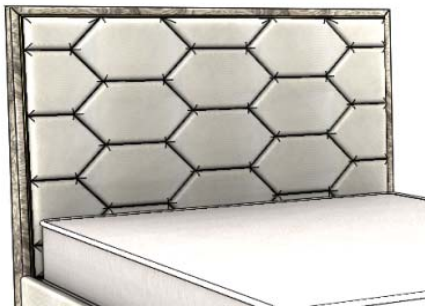

COUTURE BED	Description		Dimensions in Inches			Retail	
	Item No.	Finish	W	H	D	HG	MATTE

FINISH SPECIFICATIONS:

- UPHOLSTERED HEADBOARD WITH WOOD OR LACQUER TRIM & LACQUER PINSTRIPE ACCENT

-WOOD OR LACQUER BEDFRAME WITH LACQUER LEGS & LACQUER PINSTRIPE ACCENT

PLEASE NOTE:

-3X DIFFERENT HEADBOARD PATTERNS

- HEADBOARD FRAMES & BEDFRAMES, IF IN WOOD, ARE VENEERED

A.

B.