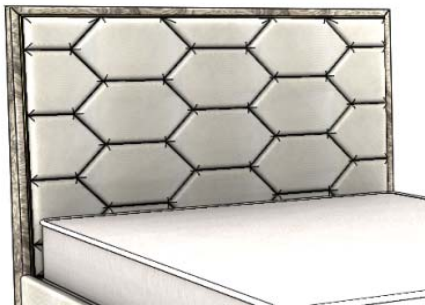

COUTURE BED	Description		Dimensions in Inches			Retail	
	Item No.	Finish	W	H	D	HG	MATTE

FINISH SPECIFICATIONS:

- UPHOLSTERED HEADBOARD WITH WOOD OR LACQUER TRIM & LACQUER PINSTRIPE ACCENT

-WOOD OR LACQUER BEDFRAME WITH LACQUER LEGS & LACQUER PINSTRIPE ACCENT

PLEASE NOTE:

-3X DIFFERENT HEADBOARD PATTERNS

- HEADBOARD FRAMES & BEDFRAMES, IF IN WOOD, ARE VENEERED

A.

B.