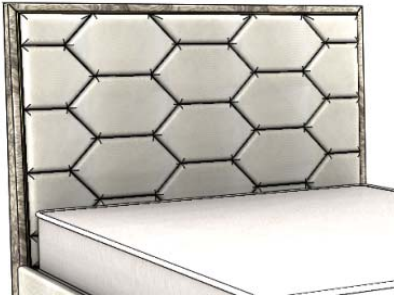

COUTURE HEADBOARD	Description		Dimensions in Inches			Retail	
	Item No.	Finish	W	H	D	HG	MATTE

FINISH SPECIFICATIONS:

- UPHOLSTERED HEADBOARD WITH WOOD OR LACQUER TRIM & LACQUER PINSTRIPE ACCENT

PLEASE NOTE:

-3X DIFFERENT HEADBOARD PATTERNS

- HEADBOARD FRAMES, IF IN WOOD, ARE VENEERED

A.

B.