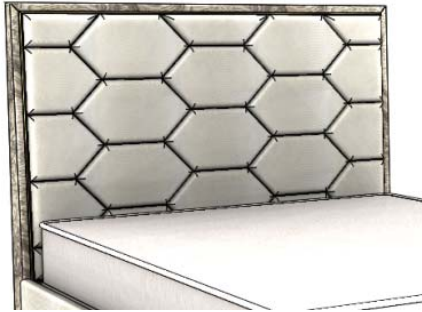

COUTURE BED	Description		Dimensions in Inches			Retail	
	Item No.	Finish	W	H	D	HG	MATTE

FINISH SPECIFICATIONS:

- UPHOLSTERED HEADBOARD WITH WOOD OR LACQUER TRIM & LACQUER PINSTRIPE ACCENT
- -WOOD OR LACQUER BEDFRAME WITH LACQUER LEGS & LACQUER PINSTRIPE ACCENT

PLEASE NOTE:

- -3X DIFFERENT HEADBOARD PATTERNS
- HEADBOARD FRAMES & BEDFRAMES, IF IN WOOD, ARE VENEERED

A.

B.