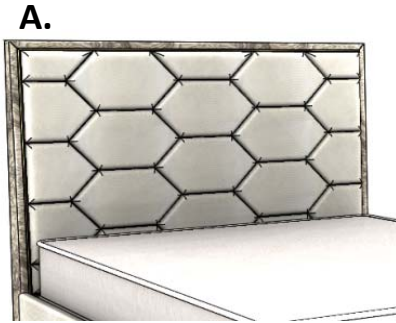

COUTURE HEADBOARD	Description		Dimensions in Inches			Retail	
	Item No.	Finish	W	H	D	HG	MATTE

FINISH SPECIFICATIONS:

- UPHOLSTERED HEADBOARD WITH WOOD OR LACQUER TRIM & LACQUER PINSTRIPE ACCENT

PLEASE NOTE:

-3X DIFFERENT HEADBOARD PATTERNS

- HEADBOARD FRAMES, IF IN WOOD, ARE VENEERED

COUTURE King Size Headboard ONLY

81 7/8"   59"   4 3/4"

FINISH: EUCALYPTUS FRISE, TULIP WOOD, OR NATURAL ROSEWOOD, ASH BURL	COUT-117/AB1	Grade A/B	9,060	8,707
	COUT-117/CD1	Grade C/D & COM	9,341	8,969
	COUT-117/E1	Grade E/ Mastrotto Leather/ Ultrasuede	10,392	9,993
	COUT-117/SUP1	Superior Leather Grade SUP	11,035	10,609
FINISH: EUCALYPTUS PLAIN STAIN	COUT-117/AB2	Grade A/B	8,707	8,362
	COUT-117/CD2	Grade C/D & COM	8,988	8,616
	COUT-117/E2	Grade E/ Mastrotto Leather/ Ultrasuede	9,984	9,585
	COUT-117/SUP2	Superior Leather Grade SUP	10,591	10,165
FINISH: OAK OR WALNUT (5% or 30% SHEEN)	COUT-117/AB3	Grade A/B	8,163	8,082
	COUT-117/CD3	Grade C/D & COM	8,435	8,344
	COUT-117/E3	Grade E/ Mastrotto Leather/ Ultrasuede	9,431	9,341
	COUT-117/SUP3	Superior Leather Grade SUP	10,437	10,328
FINISH: RECONSTITUTED EBONY, OAK FUME, OR RECONSTITUTED ROSEWOOD	COUT-117/AB4	Grade A/B	8,969	8,607
	COUT-117/CD4	Grade C/D & COM	9,232	8,861
	COUT-117/E4	Grade E/ Mastrotto Leather/ Ultrasuede	10,238	9,821
	COUT-117/SUP4	Superior Leather Grade SUP	10,836	10,401
FINISH: NATURAL EBONY	COUT-117/AB5	Grade A/B	9,740	9,776
	COUT-117/CD5	Grade C/D & COM	10,011	9,613
	COUT-117/E5	Grade E/ Mastrotto Leather/ Ultrasuede	11,008	10,573
	COUT-117/SUP5	Superior Leather Grade SUP	11,615	11,153
FINISH: LACQUER	COUT-117/AB6	Grade A/B	8,435	8,100
	COUT-117/CD6	Grade C/D & COM	8,689	8,344
	COUT-117/E6	Grade E/ Mastrotto Leather/ Ultrasuede	9,703	9,314
	COUT-117/SUP6	Superior Leather Grade SUP	10,301	9,894

C.O.M Requirement for 55"W plain fabric is 6 yards