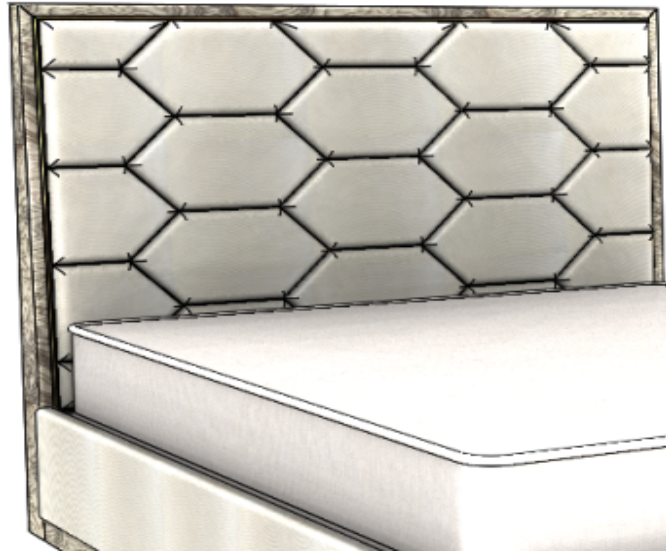

SCARLETT Headboard	Description		Dimensions in Inches			Retail	
	Item No.	Finish	W	H	D	HG	MATTE

FINISH SPECIFICATIONS:

- UPHOLSTERED HEADBOARD WITH WOOD OR LACQUER TRIM

-HEADBOARD HAS POLISHED STAINLESS STEEL PINSTRIPE ACCENT

PLEASE NOTE:

- HEADBOARD FRAMES, IF IN WOOD, ARE VENEERED

SCARLETT Queen Size Headboard ONLY

		66"	60 7/8"	6"		
FINISH: EUCALYPTUS FRISE, TULIP WOOD, OR NATURAL ROSEWOOD, ASH BURL	SCAR-113/AB1	Grade A/B			8,082	7,918
	SCAR-113/CD1	Grade C/D & COM			8,326	8,163
	SCAR-113/E1	Grade E/ Mastrotto Leather/ Ultrasuede			10,818	10,600
	SCAR-113/SUP1	Superior Leather Grade SUP			11,914	11,669
FINISH: EUCALYPTUS PLAIN STAIN	SCAR-113/AB2	Grade A/B			7,964	7,810
	SCAR-113/CD2	Grade C/D & COM			8,208	8,045
	SCAR-113/E2	Grade E/ Mastrotto Leather/ Ultrasuede			10,700	10,482
	SCAR-113/SUP2	Superior Leather Grade SUP			11,787	11,552
FINISH: OAK OR WALNUT (5% or 30% SHEEN)	SCAR-113/AB3	Grade A/B			7,629	
	SCAR-113/CD3	Grade C/D & COM			7,873	
	SCAR-113/E3	Grade E/ Mastrotto Leather/ Ultrasuede			10,365	
	SCAR-113/SUP3	Superior Leather Grade SUP			11,461	
FINISH: RECONSTITUTED EBONY, OAK FUME, OR RECONSTITUTED ROSEWOOD	SCAR-113/AB4	Grade A/B			8,045	7,882
	SCAR-113/CD4	Grade C/D & COM			8,290	8,127
	SCAR-113/E4	Grade E/ Mastrotto Leather/ Ultrasuede			10,781	10,564
	SCAR-113/SUP4	Superior Leather Grade SUP			11,687	11,633
FINISH: NATURAL EBONY	SCAR-113/AB5	Grade A/B			8,562	8,390
	SCAR-113/CD5	Grade C/D & COM			8,806	8,625
	SCAR-113/E5	Grade E/ Mastrotto Leather/ Ultrasuede			11,289	11,062
	SCAR-113/SUP5	Superior Leather Grade SUP			12,385	12,131
FINISH: LACQUER	SCAR-113/AB6	Grade A/B			7,810	7,647
	SCAR-113/CD6	Grade C/D & COM			8,960	7,882
	SCAR-113/E6	Grade E/ Mastrotto Leather/ Ultrasuede			10,537	10,328
	SCAR-113/SUP6	Superior Leather Grade SUP			11,633	11,397

C.O.M Requirement for 55"W plain fabric is 6 3/4 yards