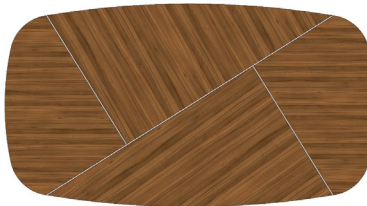

OPTIONAL METAL FOR TOP DETAIL

UPCHARGE	Iron with Painted "Brass" Finish
UPCHARGE	Polished Plated Stainless Steel- Gold, Copper, Nickel Noir
UPCHARGE	Brass

DEDUCTION	Remove Metal Inlay