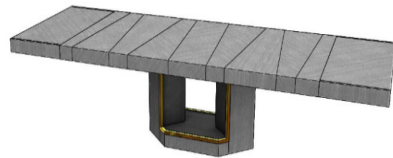

OAK OR WALNUT (5% or 30% SHEEN)

MADI-3013/7	Stainless Steel	
MADI-3013/8	Polished Plated Stainless Steel- Gold, Copper, Nickel Noir	
MADI-3013/9	Brass	

RECONSTITUTED EBONY, OAK FUME, OR RECONSTITUTED ROSEWOOD

MADI-3013/10	Stainless Steel	
MADI-3013/11	Polished Plated Stainless Steel- Gold, Copper, Nickel Noir	
MADI-3013/12	Brass	

NATURAL EBONY

MADI-3013/13	Stainless Steel	
MADI-3013/14	Polished Plated Stainless Steel- Gold, Copper, Nickel Noir	
MADI-3013/15	Brass	

MADISON Extension Dining Table (1MESSAL200MS)

Metal Accents

78 3/4" | 30" | 39 3/8"

2x 15 3/4" Extension Leafs

EUCALYPTUS PLAIN STAIN OR LACQUER

MADI-3014/1	Stainless Steel	
MADI-3014/2	Polished Plated Stainless Steel- Gold, Copper, Nickel Noir	
MADI-3014/3	Brass	

EUCALYPTUS FRISE OR NATURAL ROSEWOOD

MADI-3014/4	Stainless Steel	
MADI-3014/5	Polished Plated Stainless Steel- Gold, Copper, Nickel Noir	
MADI-3014/6	Brass	

OAK OR WALNUT (5% or 30% SHEEN)

MADI-3014/7	Stainless Steel	
MADI-3014/8	Polished Plated Stainless Steel- Gold, Copper, Nickel Noir	
MADI-3014/9	Brass	

RECONSTITUTED EBONY, OAK FUME, OR RECONSTITUTED ROSEWOOD

MADI-3014/10	Stainless Steel	
MADI-3014/11	Polished Plated Stainless Steel- Gold, Copper, Nickel Noir	
MADI-3014/12	Brass	

NATURAL EBONY

MADI-3014/13	Stainless Steel	
MADI-3014/14	Polished Plated Stainless Steel- Gold, Copper, Nickel Noir	
MADI-3014/15	Brass