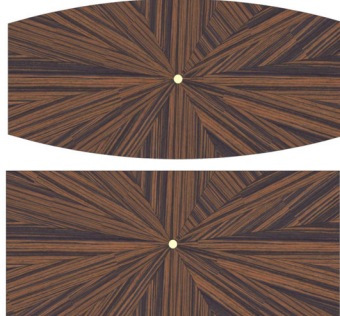

**TOP VENEER PATTERNS**

**STANDARD STRAIGHT  
NO CENTER DETAIL**

**STARBURST VENEER (UPCHARGE)  
W/ CENTER DETAIL**

**PETAL VENEER (UPCHARGE)  
NO CENTER DETAIL & METAL TRIM**

DINING TABLE	Description		Dimensions in Inches		
	Item No.	Finish	W	H	D