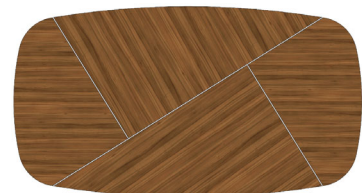

OPTIONAL METAL FOR TOP DETAIL

UPCHARGE	Iron with Painted "Brass" Finish	
UPCHARGE	Polished Plated Stainless Steel- Gold, Copper, Nickel Noir	
UPCHARGE	Brass	

DEDUCTION	Remove Metal Inlay