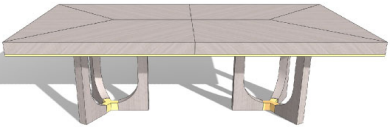

**HANNAH Extension Dining Table**

Lacquered Feet Detail & Top Apron Detail  
Option A Top

78 3/4"      30"      43 3/8"  
2x 19 5/8" Extensions

**OPTION A**

**OPTION B**

**FINISH OPTIONS**

<b>HANN-110/1</b>	Eucalyptus Stain	
<b>HANN-110/2</b>	Oak (5% or 30% Sheen)	
<b>HANN-110/3</b>	Walnut (5% or 30% Sheen)	
<b>HANN-110/4</b>	Lacquered	
<b>HANN-110/5</b>	Oak Fumé, Reconstituted Ebony, Reconstituted Rosewood	
<b>HANN-110/6</b>	Eucalyptus Frisé, Natural Rosewood	
<b>HANN-110/7</b>	Natural Ebony	