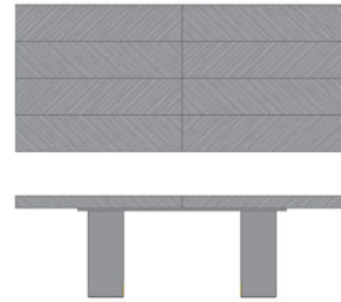

JAMES Extension Dining Table

Lacquered Leg, Block Detail and Plinth Base
Option A Top

118 1/8"   30"   43 3/8"
2x 19 5/8" Extensions

FINISH OPTIONS	
JAME-103/1	Oak (5% or 30% Sheen)
JAME-103/2	Walnut (5% or 30% Sheen)
JAME-103/3	Lacquered or Eucalyptus Stain
JAME-103/4	Oak Fumé, Recontitued Ebony, Reconstitued Rosewood
JAME-103/5	Eucalyptus Frisé, Natural Rosewood
JAME-103/6	Natural Ebony

UPCHARGE	48" Depth

WOOD LEG OPTIONS	
UPCHARGE	Oak or Walnut (5% or 30% Sheen)
UPCHARGE	Lacquered or Eucalyptus Stain
UPCHARGE	Eucalyptus Frise, Oak Fumé, Recontitued Ebony, Reconstitued Rosewood
UPCHARGE	Natural Ebony

DEDUCT	Plain Top - No Veneer Pattern