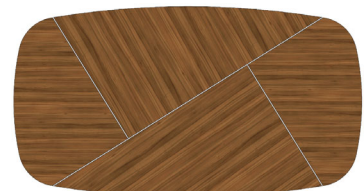

OPTION FOR VENEERED ENDS

UPCHARGE	Oak (5% or 30% Sheen)	
UPCHARGE	Eucalpytus Stain or Walnut	
UPCHARGE	Eucalpytus Frise, Oak Fume, Natural Rosewood, Recon Ebony or Recon Rosewood	
UPCHARGE	Natural Ebony