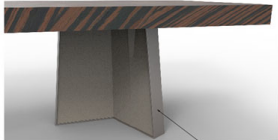

OPTIONAL BASE STYLE (STYLE #2)

Feet Option 2