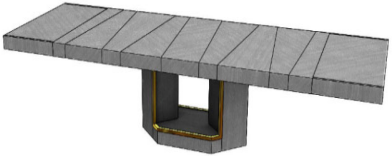

DINING TABLE		Description		Dimensions in Inches		
		Item No.	Finish	W	H	D

**MADISON Extension Dining Table (1MESSAL220MS)**

86 5/8" | 30" | 43 3/8"  
2x 19 5/8" Extension Leafs

**EUCALYPTUS PLAIN STAIN OR LACQUER**