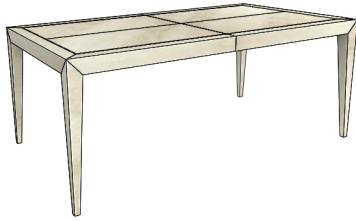

DINING TABLE	Description		Dimensions in Inches		
	Item No.	Finish	W	H	D

**COUTURE Extension Dining Table (1MESSAL180CU)**

Lacquer Pinstripe

70 7/8" | 30" | 43 3/8"  
w/ 23 5/8" Extension

**FINISH OPTIONS**