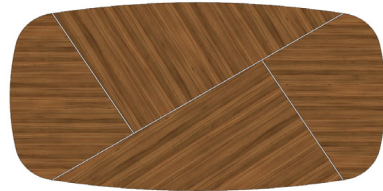

DINING TABLE	Description		Dimesions in Inches		
	Item No.	Finish	W	H	D

LOUISE Dining Table

Feet & Center of Top in Wood, Ends of Top in Lacquer
Polished Stainless Steel Top & Feet Accents

70 7/8"   30"   47 1/4"

FINISH OPTIONS

LOU-105/1	Oak (5% or 30% Sheen) & Lacquer	
LOU-105/2	Walnut (5% or 30% Sheen) & Lacquer	
LOU-105/3	Lacquer	
LOU-105/4	Eucalyptus Stain & Lacquer	
LOU-105/5	Oak Fume, Recon Ebony or Recon Rosewood & Lacquer	
LOU-105/6	Eucalpytus Frise or Natural Rosewood & Lacquer	
LOU-105/7	Natural Ebony & Lacquer	

OPTION FOR CERAMIC OR MARBLE ENDS

UPCHARGE	Standard Marble Options	
UPCHARGE	Standard Ceramic Options	

OPTION FOR VENEERED ENDS

UPCHARGE	Oak (5% or 30% Sheen)	
UPCHARGE	Eucalpytus Stain or Walnut	
UPCHARGE	Eucalpytus Frise, Oak Fume, Natural Rosewood, Recon Ebony or Recon Rosewood	
UPCHARGE	Natural Ebony	

OPTIONAL METAL FOR TOP DETAIL

UPCHARGE	Iron with Painted "Brass" Finish	
UPCHARGE	Polished Plated Stainless Steel- Gold, Copper, Nickel Noir	
UPCHARGE	Brass	

DEDUCTION	Remove Metal Inlay	

LOUISE Dining Table

78 3/4"   30"   47 1/4"

FINISH OPTIONS

LOU-106/1	Oak (5% or 30% Sheen) & Lacquer	
LOU-106/2	Walnut (5% or 30% Sheen) & Lacquer	
LOU-106/3	Lacquer	
LOU-106/4	Eucalyptus Stain & Lacquer	
LOU-106/5	Oak Fume, Recon Ebony or Recon Rosewood & Lacquer	
LOU-106/6	Eucalpytus Frise or Natural Rosewood & Lacquer	
LOU-106/7	Natural Ebony & Lacquer	

OPTION FOR MARBLE ENDS

UPCHARGE	Standard Marble Options	
UPCHARGE	Standard Ceramic Options	

OPTION FOR VENEERED ENDS

UPCHARGE	Oak (5% or 30% Sheen)	
UPCHARGE	Eucalpytus Stain or Walnut	
UPCHARGE	Eucalpytus Frise, Oak Fume, Natural Rosewood, Recon Ebony or Recon Rosewood	
UPCHARGE	Natural Ebony	

OPTIONAL METAL FOR TOP DETAIL