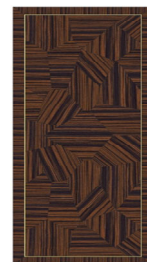

**TOP VENEER PATTERNS**

**STANDARD STRAIGHT  
NO CENTER DETAIL**

**STARBURST VENEER (UPCHARGE)  
W/ CENTER DETAIL**

**PETAL VENEER (UPCHARGE)  
NO CENTER DETAIL & METAL TRIM**

DINING TABLE	Description		Dimensions in Inches		
	Item No.	Finish	W	H	D