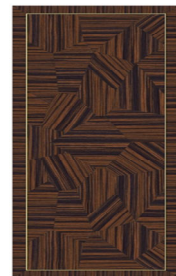

**TOP VENEER PATTERNS**

**STANDARD STRAIGHT  
NO CENTER DETAIL**

**STARBURST VENEER (UPCHARGE)  
W/ CENTER DETAIL**

**PETAL VENEER (UPCHARGE)  
NO CENTER DETAIL & METAL TRIM**

DINING TABLE	Description		Dimensions in Inches		
	Item No.	Finish	W	H	D