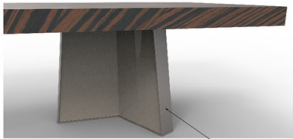

OPTIONAL BASE STYLE (STYLE #2)

Feet Option 2

UPCHARGE	Metal base detail is laid flat on base sides

TOP VENEER PATTERNS

**STANDARD STRAIGHT
NO CENTER DETAIL**

**STARBURST VENEER (UPCHARGE)
W/ CENTER DETAIL**

**PETAL VENEER (UPCHARGE)
NO CENTER DETAIL & METAL TRIM**