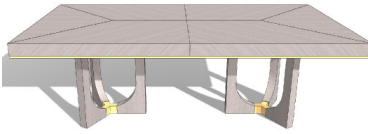

DINING TABLE	Description		Dimensions in Inches		
	Item No.	Finish	W	H	D

**HANNAH Extension Dining Table**

Lacquered Feet Detail & Top Apron Detail  
Option A Top

110 14"      30"      48"  
2x 19 5/8" Extensions