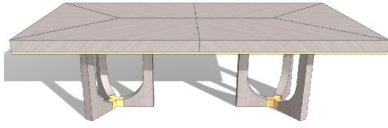

DINING TABLE	Description		Dimensions in Inches		
	Item No.	Finish	W	H	D

**HANNAH Extension Dining Table**

Lacquered Feet Detail & Top Apron Detail  
Option A Top

126"                      30"                      48"  
2x 19 5/8" Extensions