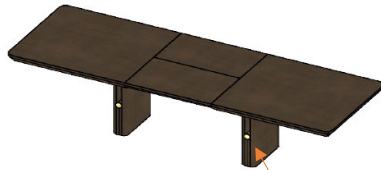

<b>ADEL-100/1</b>	Standard Ceramic Top
<b>ADEL-100/2</b>	Palisandro Ceramic Top

3 vol. / 1,839 m3 / 128 Kg

**ALLURE Fixed Top Dining Table (1MESSRV220AE)**

Transpresnt Grey Glass Top 10mm  
Epoxy Painted Metal Frame  
86 5/8" | 30" | 43 3/8"

<b>ALLU-100</b>	Oak Frame & Legs
-----------------	------------------

**ALLURE Fixed Top Dining Table (1MESSRV200AE)**

78 3/4" | 30" | 43 3/8"

<b>ALLU-101</b>	Oak Frame & Legs
-----------------	------------------