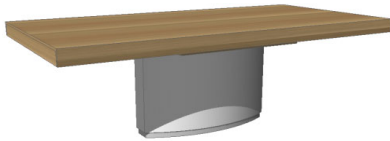

MEDIALE Rectangular Extension Dining Table w/ Valentino Base

78 3/4" | 30 3/4" | 39 3/8"

w/ 2x 15 3/4" W Extension

FINISH OPTIONS	
MEDIA-351/9	Oak (5% or 30% Sheen)
MEDIA-351/10	Walnut (5% or 30% Sheen)
MEDIA-351/11	Natural Ebony
MEDIA-351/12	Reconstituted Ebony, Oak Fume or Reconstituted Rosewood
MEDIA-351/13	Eucalyptus Frise or Natural Rosewood
MEDIA-351/15	Eucalyptus Stain
MEDIA-351/16	All Lacquer