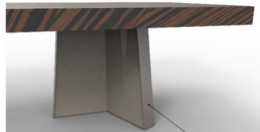

OPTIONAL BASE STYLE (STYLE #2)

Feet Option 2