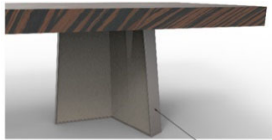

OPTIONAL BASE STYLE (STYLE #2)

Feet Option 2