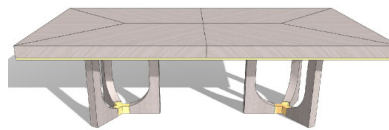

**HANNAH Extension Dining Table**

Lacquered Feet Detail & Top Apron Detail  
Option A Top

94 1/2"      30"      43 3/8"  
2x 19 5/8" Extensions

**OPTION A**

**OPTION B**

**FINISH OPTIONS**

<b>HANN-100/1</b>	Eucalyptus Stain	
<b>HANN-100/2</b>	Oak (5% or 30% Sheen)	
<b>HANN-100/3</b>	Walnut (5% or 30% Sheen)	
<b>HANN-100/4</b>	Lacquered	
<b>HANN-100/5</b>	Oak Fumé, Reconstituted Ebony, Reconstituted Rosewood	
<b>HANN-100/6</b>	Eucalyptus Frisé, Natural Rosewood	
<b>HANN-100/7</b>	Natural Ebony	