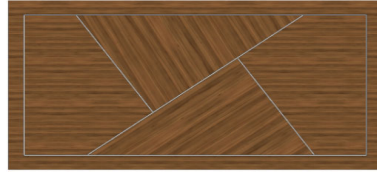

LOUISE Extension Dining Table

78 3/4"   30"   39 3/8"
2x 17 3/4" Extensions

FINISH OPTIONS		
LOU-112/1	Oak (5% or 30% Sheen)	
LOU-112/2	Walnut (5% or 30% Sheen)	
LOU-112/3	Lacquer	
LOU-112/4	Eucalyptus Stain	
LOU-112/5	Oak Fume, Recon Ebony or Recon Rosewood	
LOU-112/6	Eucalpytus Frise or Natural Rosewood	
LOU-112/7	Natural Ebony	

OPTIONAL METAL FOR TOP DETAIL		
UPCHARGE	Iron with Painted "Brass" Finish	
UPCHARGE	Polished Plated Stainless Steel- Gold, Copper, Nickel Noir	
UPCHARGE	Brass	

UPCHARGE	48" Depth	

DEDUCTION	Remove Metal Inlay