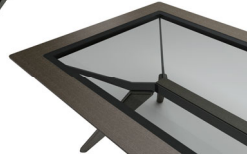

<b>ADEL-100/1</b>	Standard Ceramic Top
<b>ADEL-100/2</b>	Palisandro Ceramic Top

3 vol. / 1,839 m3 / 128 Kg

**ALLURE Fixed Top Dining Table (1MESSRV220AE)**

Transpresnt Grey Glass Top 10mm  
Epoxy Painted Metal Frame  
86 5/8" | 30" | 43 3/8"