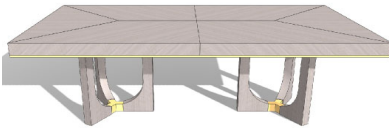

DINING TABLE	Description		Dimensions in Inches		
	Item No.	Finish	W	H	D

**HANNAH Extension Dining Table**

Lacquered Feet Detail & Top Apron Detail  
Option A Top

86 5/8"      30"      43 3/8"  
2x 19 5/8" Extensions