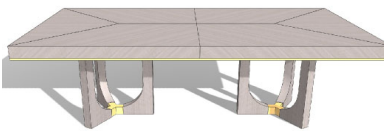

HANNAH Extension Dining Table

Lacquered Feet Detail & Top Apron Detail
Option A Top

118 1/8"   30"   48"
2x 19 5/8" Extensions