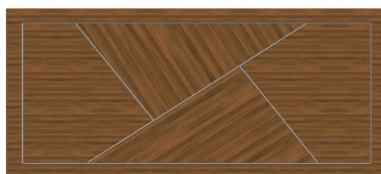

DEDUCTION	Remove Metal Inlay	
-----------	--------------------	--

**LOUISE Extension Dining Table**

118 1/8"                      30"                      43 3/8"

2x 19 5/8" Extensions

**FINISH OPTIONS**

LOU-116/1	Oak (5% or 30% Sheen)	
LOU-116/2	Walnut (5% or 30% Sheen)	
LOU-116/3	Lacquer	
LOU-116/4	Eucalyptus Stain	
LOU-116/5	Oak Fume, Recon Ebony or Recon Rosewood	
LOU-116/6	Eucalpytus Frise or Natural Rosewood	
LOU-116/7	Natural Ebony	