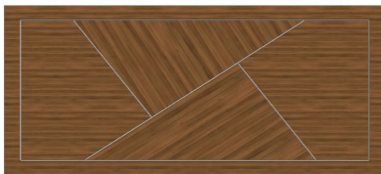

DEDUCTION	Remove Metal Inlay	
-----------	--------------------	--

**LOUISE Extension Dining Table**

110 1/4"                      30"                      43 3/8"

2x 19 5/8" Extensions

**FINISH OPTIONS**

LOU-115/1	Oak (5% or 30% Sheen)	
LOU-115/2	Walnut (5% or 30% Sheen)	
LOU-115/3	Lacquer	
LOU-115/4	Eucalyptus Stain	
LOU-115/5	Oak Fume, Recon Ebony or Recon Rosewood	
LOU-115/6	Eucalpytus Frise or Natural Rosewood	
LOU-115/7	Natural Ebony	