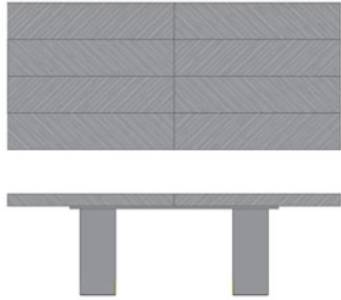

DEDUCT	Plain Top - No Veneer Pattern
--------	-------------------------------

Block Detail and Plinth Base Always  
Lacquer

DINING TABLE	Description		Dimesions in Inches		
	Item No.	Finish	W	H	D

**JAMES Extension Dining Table**