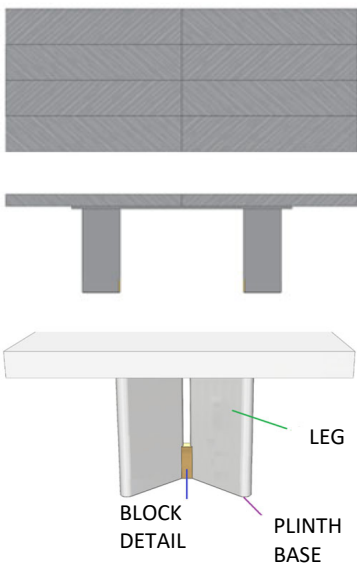

JAMES Extension Dining Table

Lacquered Leg, Block Detail and Plinth Base
Option A Top

86 5/8"   30"   43 3/8"
2x 19 5/8" Extensions

FINISH OPTIONS	
JAME-102/1	Oak (5% or 30% Sheen)
JAME-102/2	Walnut (5% or 30% Sheen)
JAME-102/3	Lacquered or Eucalyptus Stain
JAME-102/4	Oak Fumé, Reconstituted Ebony, Reconstituted Rosewood
JAME-102/5	Eucalyptus Frisé, Natural Rosewood
JAME-102/6	Natural Ebony

UPCHARGE	48" Depth

WOOD LEG OPTIONS	
UPCHARGE	Oak or Walnut (5% or 30% Sheen)
UPCHARGE	Lacquered or Eucalyptus Stain
UPCHARGE	Eucalyptus Frise, Oak Fumé, Reconstituted Ebony, Reconstituted Rosewood
UPCHARGE	Natural Ebony

DEDUCT	Plain Top - No Veneer Pattern

Block Detail and Plinth Base Always
Lacquer