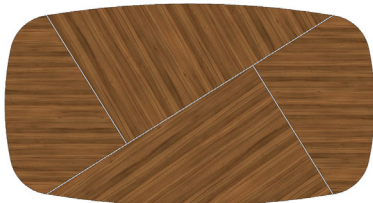

OPTION FOR VENEERED ENDS

UPCHARGE	Oak (5% or 30% Sheen)	
UPCHARGE	Eucalpytus Stain or Walnut	
UPCHARGE	Eucalpytus Frise, Oak Fume, Natural Rosewood, Recon Ebony or Recon Rosewood	
UPCHARGE	Natural Ebony