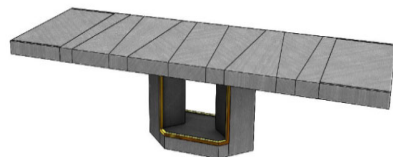

OAK OR WALNUT (5% or 30% SHEEN)

MADI-3013/7	Stainless Steel	
MADI-3013/8	Polished Plated Stainless Steel- Gold, Copper, Nickel Noir	
MADI-3013/9	Brass	

RECONSTITUTED EBONY, OAK FUME, OR RECONSTITUTED ROSEWOOD

MADI-3013/10	Stainless Steel	
MADI-3013/11	Polished Plated Stainless Steel- Gold, Copper, Nickel Noir	
MADI-3013/12	Brass	

NATURAL EBONY

MADI-3013/13	Stainless Steel	
MADI-3013/14	Polished Plated Stainless Steel- Gold, Copper, Nickel Noir	
MADI-3013/15	Brass	

MADISON Extension Dining Table (1MESSAL200MS)

Metal Accents

78 3/4" | 30" | 39 3/8"

2x 15 3/4" Extension Leafs

EUCALYPTUS PLAIN STAIN OR LACQUER

MADI-3014/1	Stainless Steel	
MADI-3014/2	Polished Plated Stainless Steel- Gold, Copper, Nickel Noir	
MADI-3014/3	Brass	

EUCALYPTUS FRISE OR NATURAL ROSEWOOD

MADI-3014/4	Stainless Steel	
MADI-3014/5	Polished Plated Stainless Steel- Gold, Copper, Nickel Noir	
MADI-3014/6	Brass	

OAK OR WALNUT (5% or 30% SHEEN)

MADI-3014/7	Stainless Steel	
MADI-3014/8	Polished Plated Stainless Steel- Gold, Copper, Nickel Noir	
MADI-3014/9	Brass	

RECONSTITUTED EBONY, OAK FUME, OR RECONSTITUTED ROSEWOOD

MADI-3014/10	Stainless Steel	
MADI-3014/11	Polished Plated Stainless Steel- Gold, Copper, Nickel Noir	
MADI-3014/12	Brass	

NATURAL EBONY

MADI-3014/13	Stainless Steel	
MADI-3014/14	Polished Plated Stainless Steel- Gold, Copper, Nickel Noir	
MADI-3014/15	Brass