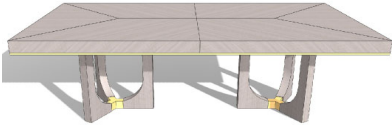

DINING TABLE	Description		Dimensions in Inches		
	Item No.	Finish	W	H	D

HANNAH Extension Dining Table

Lacquered Feet Detail & Top Apron Detail
Option A Top

70 7/8"   30"   43 3/8"
2x 19 5/8" Extensions