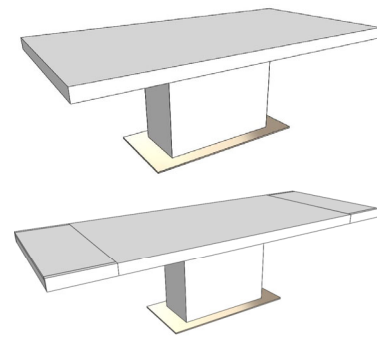

MEDIALE Rectangular Extension Dining Table (1MESSAL240MD)

94 1/2"   30 3/4"   43 3/8"
w/ 2x 19 5/8" W Extension Leaves

FINISH OPTIONS	
MEDIA-311/25	Oak (5% or 30% Sheen)
MEDIA-311/26	Walnut (5% or 30% Sheen)
MEDIA-311/27	Natural Ebony
MEDIA-311/28	Reconstituted Ebony, Oak Fume or Reconstituted Rosewood
MEDIA-311/29	Eucalyptus Frise or Natural Rosewood
MEDIA-311/31	Eucalyptus Stain
MEDIA-311/32	All Lacquer