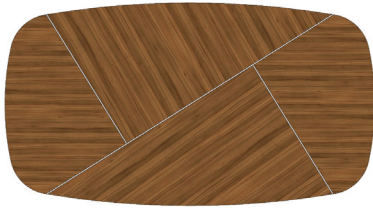

OPTION FOR VENEERED ENDS

UPCHARGE	Oak (5% or 30% Sheen)	
UPCHARGE	Eucalpytus Stain or Walnut	
UPCHARGE	Eucalpytus Frise, Oak Fume, Natural Rosewood, Recon Ebony or Recon Rosewood	
UPCHARGE	Natural Ebony	

OPTIONAL METAL FOR TOP DETAIL

UPCHARGE	Iron with Painted "Brass" Finish	
UPCHARGE	Polished Plated Stainless Steel- Gold, Copper, Nickel Noir	
UPCHARGE	Brass	

DEDUCTION	Remove Metal Inlay