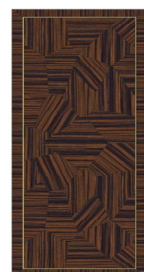

**TOP VENEER PATTERNS**

**STANDARD STRAIGHT  
NO CENTER DETAIL**

**STARBURST VENEER (UPCHARGE)  
W/ CENTER DETAIL**

**PETAL VENEER (UPCHARGE)  
NO CENTER DETAIL & METAL TRIM**

DINING TABLE	Description		Dimesions in Inches		
	Item No.	Finish	W	H	D