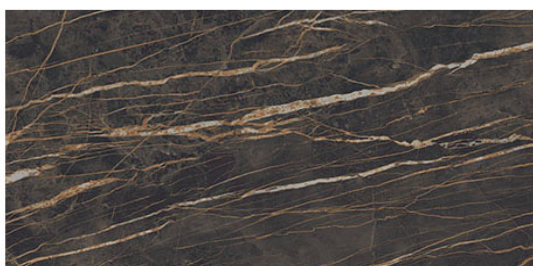

Thunder Nigth

SILK BEIGE

Measure: 2600 x
1200mm
Thickness / Finish: 5.6mm
gloss or matte

THUNDER NIGH

Measure: 3000 x
1000mm
Thickness / Finish: 3.5mm
matte

PLEASE NOTE :

- To place ceramics on Extension dining tables please check first with us.
- Measures bigger than mentioned above please check with us.
- Isn't possible to buy these ceramics cut. We need to buy the entire piece even for a coffee table. 'Waste' can be sent back with order
- -Reach out to office for pricing