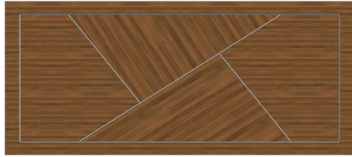

DINING TABLE	Description		Dimesions in Inches		
	Item No.	Finish	W	H	D

LOUISE Extension Dining Table

Wood Top & Legs
Polished Stainless Steel Top & Feet Accents
94 1/2   30"   43 3/8"

2x 19 5/8" Extensions

FINISH OPTIONS

LOU-114/1	Oak (5% or 30% Sheen)	
LOU-114/2	Walnut (5% or 30% Sheen)	
LOU-114/3	Lacquer	
LOU-114/4	Eucalyptus Stain	
LOU-114/5	Oak Fume, Recon Ebony or Recon Rosewood	
LOU-114/6	Eucalpytus Frise or Natural Rosewood	
LOU-114/7	Natural Ebony	

OPTIONAL METAL FOR TOP DETAIL

UPCHARGE	Iron with Painted "Brass" Finish	
UPCHARGE	Polished Plated Stainless Steel- Gold, Copper, Nickel Noir	
UPCHARGE	Brass	

UPCHARGE	48" Depth	

DEDUCTION	Remove Metal Inlay