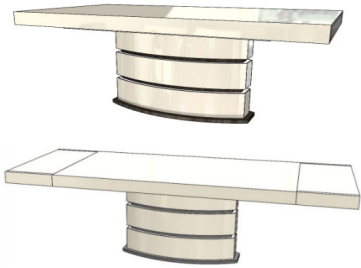

DINING TABLE	Description		Dimensions in Inches		
	Item No.	Finish	W	H	D

**GAUDI Rectangular Extension Dining Table (1MESSAL180GD)**

Option Finish for Top & Column in Lacquer  
 Accent Reveal & Bottom Base (Same finish as Top)  
 70 7/8" | 30" | 39 3/8"  
 w/ 2x 15 3/4" Extensions