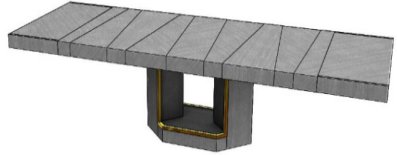

**MADISON Extension Dining Table (1MESSAL240MS)**

Metal Accents

94 1/2" | 30" | 43 3/8"  
2x 19 5/8" Extension Leafs

**EUCALYPTUS PLAIN STAIN OR LACQUER**

<b>MADI-3016/1</b>	Stainless Steel	
<b>MADI-3016/2</b>	Polished Plated Stainless Steel- Gold, Copper, Nickel Noir	
<b>MADI-3016/3</b>	Brass	