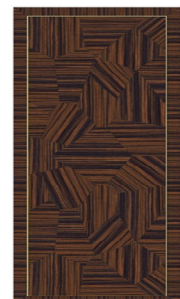

**TOP VENEER PATTERNS**

**STANDARD STRAIGHT  
NO CENTER DETAIL**

**STARBURST VENEER (UPCHARGE)  
W/ CENTER DETAIL**

**PETAL VENEER (UPCHARGE)  
NO CENTER DETAIL & METAL TRIM**

DINING TABLE	Description		Dimensions in Inches		
	Item No.	Finish	W	H	D