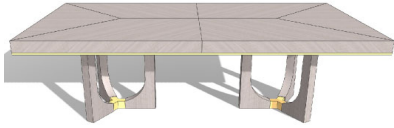

DINING TABLE	Description		Dimensions in Inches		
	Item No.	Finish	W	H	D

HANNAH Extension Dining Table

Lacquered Feet Detail & Top Apron Detail
Option A Top

70 7/8" 30" 43 3/8"
2x 19 5/8" Extensions

OPTION A