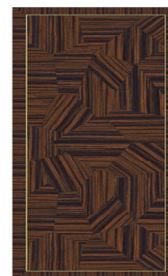

**STANDARD STRAIGHT
NO CENTER DETAIL**

**STARBURST VENEER (UPCHARGE)
W/ CENTER DETAIL**

**PETAL VENEER (UPCHARGE)
NO CENTER DETAIL & METAL TRIM**

DINING TABLE	Description		Dimensions in Inches		
	Item No.	Finish	W	H	D