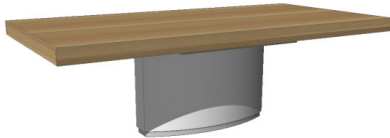

MEDIALE Rectangular Extension Dining Table w/ Valentino Base

70 7/8" | 30 3/4" | 39 3/8"

w/ 2x 15 3/4" W Extension

FINISH OPTIONS		
MEDIA-351/1	Oak (5% or 30% Sheen)	
MEDIA-351/2	Walnut (5% or 30% Sheen)	
MEDIA-351/3	Natural Ebony	
MEDIA-351/4	Recon Ebony, Oak Fume, Recon Rosewood	
MEDIA-351/5	Eucalyptus Frise or Natural Rosewood	
MEDIA-351/7	Eucalyptus Stain	
MEDIA-351/8	All Lacquer