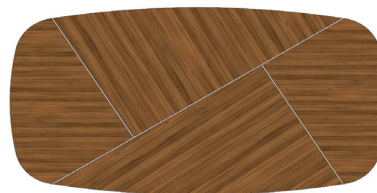

DINING TABLE	Description		Dimensions in Inches		
	Item No.	Finish	W	H	D

LOUISE Dining Table

Feet & Center of Top in Wood, Ends of Top in Lacquer
Polished Stainless Steel Top & Feet Accents

78 3/4"   30"   47 1/4"

FINISH OPTIONS

LOU-106/1	Oak (5% or 30% Sheen) & Lacquer	
LOU-106/2	Walnut (5% or 30% Sheen) & Lacquer	
LOU-106/3	Lacquer	
LOU-106/4	Eucalyptus Stain & Lacquer	
LOU-106/5	Oak Fume, Recon Ebony or Recon Rosewood & Lacquer	
LOU-106/6	Eucalyptus Frise or Natural Rosewood & Lacquer	
LOU-106/7	Natural Ebony & Lacquer	

OPTION FOR MARBLE ENDS

UPCHARGE	Standard Marble Options	
UPCHARGE	Standard Ceramic Options	

OPTION FOR VENEERED ENDS

UPCHARGE	Oak (5% or 30% Sheen)	
UPCHARGE	Eucalyptus Stain or Walnut	
UPCHARGE	Eucalyptus Frise, Oak Fume, Natural Rosewood, Recon Ebony or Recon Rosewood	
UPCHARGE	Natural Ebony	

OPTIONAL METAL FOR TOP DETAIL

UPCHARGE	Iron with Painted "Brass" Finish	
UPCHARGE	Polished Plated Stainless Steel- Gold, Copper, Nickel Noir	
UPCHARGE	Brass	

DEDUCTION	Remove Metal Inlay	

LOUISE Dining Table

70 7/8"   30"   47 1/4"

FINISH OPTIONS

LOU-105/1	Oak (5% or 30% Sheen) & Lacquer	
LOU-105/2	Walnut (5% or 30% Sheen) & Lacquer	
LOU-105/3	Lacquer	
LOU-105/4	Eucalyptus Stain & Lacquer	
LOU-105/5	Oak Fume, Recon Ebony or Recon Rosewood & Lacquer	
LOU-105/6	Eucalyptus Frise or Natural Rosewood & Lacquer	
LOU-105/7	Natural Ebony & Lacquer	

OPTION FOR CERAMIC OR MARBLE ENDS

UPCHARGE	Standard Marble Options	
UPCHARGE	Standard Ceramic Options	

OPTION FOR VENEERED ENDS

UPCHARGE	Oak (5% or 30% Sheen)	
UPCHARGE	Eucalyptus Stain or Walnut	
UPCHARGE	Eucalyptus Frise, Oak Fume, Natural Rosewood, Recon Ebony or Recon Rosewood	
UPCHARGE	Natural Ebony	

OPTIONAL METAL FOR TOP DETAIL