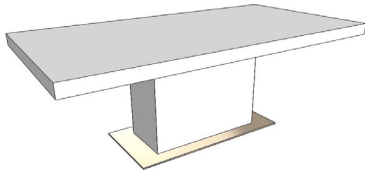

DINING TABLE	Description		Dimensions in Inches		
	Item No.	Finish	W	H	D

MEDIALE Rectangular Extension Dining Table (1MESSAL240MD)

Accent Top w/ Lacquer Column
Stainless Steel Base Accent

94 1/2" | 30 3/4" | 43 3/8"
w/ 2x 19 5/8" W Extension Leaves