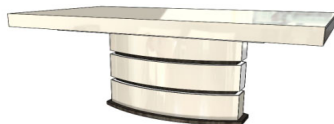

GAUDI Rectangular Extension Dining Table (1MESSAL200GD)

78 3/4" | 30" | 39 3/8"
w/ 2x 15 3/4" Extensions

FINISH OPTIONS		
GAUDI-101/1	Oak or Walnut (5% or 30% Sheen)	
GAUDI-101/2	Natural Ebony	
GAUDI-101/3	Recon Ebony, Oak Fume, Recon Rosewood	
GAUDI-101/4	Eucalyptus Frise or Natural Rosewood	
GAUDI-101/6	Eucalyptus Stain	
GAUDI-101/7	All Lacquer