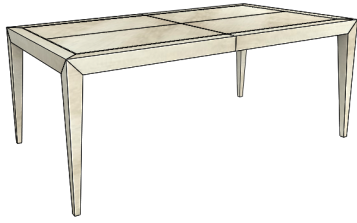

DINING TABLE

Description		Dimensions in Inches		
Item No.	Finish	W	H	D

veneer LAYOUT: