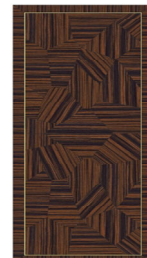

TOP VENEER PATTERNS

**STANDARD STRAIGHT
NO CENTER DETAIL**

**STARBURST VENEER (UPCHARGE)
W/ CENTER DETAIL**

**PETAL VENEER (UPCHARGE)
NO CENTER DETAIL & METAL TRIM**

DINING TABLE	Description		Dimensions in Inches		
	Item No.	Finish	W	H	D