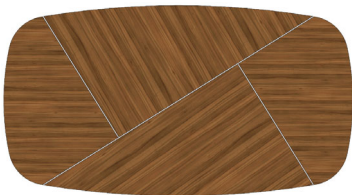

OPTION FOR VENEERED ENDS		
UPCHARGE	Oak (5% or 30% Sheen)	
UPCHARGE	Eucalpytus Stain or Walnut	
UPCHARGE	Eucalpytus Frise, Oak Fume, Natural Rosewood, Recon Ebony or Recon Rosewood	
UPCHARGE	Natural Ebony	

OPTIONAL METAL FOR TOP DETAIL		
UPCHARGE	Iron with Painted "Brass" Finish	
UPCHARGE	Polished Plated Stainless Steel- Gold, Copper, Nickel Noir	
UPCHARGE	Brass	

DEDUCTION	Remove Metal Inlay