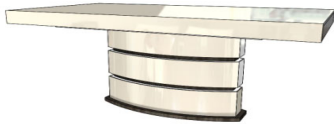

GAUDI Rectangular Extension Dining Table (1MESSAL220GD)

86 5/8" | 30" | 43 3/8"
w/ 2x 19 3/4" Extensions

FINISH OPTIONS		
GAUDI-102/1	Oak or Walnut (5% or 30% Sheen)	
GAUDI-102/2	Natural Ebony	
GAUDI-102/3	Recon Ebony, Oak Fume, Recon Rosewood	
GAUDI-102/4	Eucalyptus Frise or Natural Rosewood	
GAUDI-102/6	Eucalyptus Stain	
GAUDI-102/7	All Lacquer