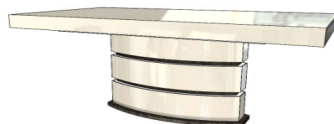

GAUDI Rectangular Extension Dining Table (1MESSAL180GD)

70 7/8" | 30" | 39 3/8"
w/ 2x 15 3/4" Extensions

FINISH OPTIONS		
GAUDI-101/1	Oak or Walnut (5% or 30% Sheen)	
GAUDI-101/2	Natural Ebony	
GAUDI-101/3	Recon Ebony, Oak Fume, Recon Rosewood	
GAUDI-101/4	Eucalyptus Frise or Natural Rosewood	
GAUDI-101/6	Eucalyptus Stain	
GAUDI-101/7	All Lacquer