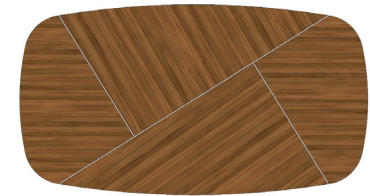

OPTIONAL METAL FOR TOP DETAIL

UPCHARGE	Iron with Painted "Brass" Finish	
UPCHARGE	Polished Plated Stainless Steel- Gold, Copper, Nickel Noir	
UPCHARGE	Brass	

DEDUCTION	Remove Metal Inlay	

LOUISE Dining Table

70 7/8"   30"   47 1/4"

FINISH OPTIONS

LOU-105/1	Oak (5% or 30% Sheen) & Lacquer	
LOU-105/2	Walnut (5% or 30% Sheen) & Lacquer	
LOU-105/3	Lacquer	
LOU-105/4	Eucalyptus Stain & Lacquer	
LOU-105/5	Oak Fume, Recon Ebony or Recon Rosewood & Lacquer	
LOU-105/6	Eucalyptus Frise or Natural Rosewood & Lacquer	
LOU-105/7	Natural Ebony & Lacquer	

OPTION FOR CERAMIC OR MARBLE ENDS

UPCHARGE	Standard Marble Options	
UPCHARGE	Standard Ceramic Options	

OPTION FOR VENEERED ENDS

UPCHARGE	Oak (5% or 30% Sheen)	
UPCHARGE	Eucalyptus Stain or Walnut	
UPCHARGE	Eucalyptus Frise, Oak Fume, Natural Rosewood, Recon Ebony or Recon Rosewood	
UPCHARGE	Natural Ebony	

OPTIONAL METAL FOR TOP DETAIL

UPCHARGE	Iron with Painted "Brass" Finish	
UPCHARGE	Polished Plated Stainless Steel- Gold, Copper, Nickel Noir	
UPCHARGE	Brass	

DEDUCTION	Remove Metal Inlay