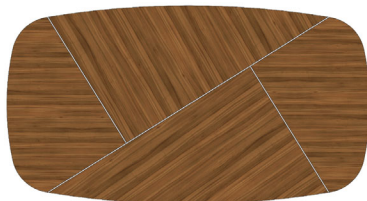

OPTIONAL METAL FOR TOP DETAIL

UPCHARGE	Iron with Painted "Brass" Finish
UPCHARGE	Polished Plated Stainless Steel- Gold, Copper, Nickel Noir
UPCHARGE	Brass

DEDUCTION	Remove Metal Inlay