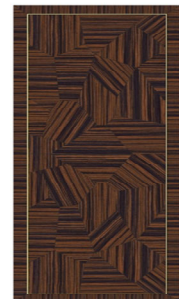

TOP VENEER PATTERNS

STANDARD STRAIGHT
NO CENTER DETAIL

STARBURST VENEER (UPCHARGE)
W/ CENTER DETAIL

PETAL VENEER (UPCHARGE)
NO CENTER DETAIL & METAL TRIM

DINING TABLE	Description		Dimensions in Inches		
	Item No.	Finish	W	H	D