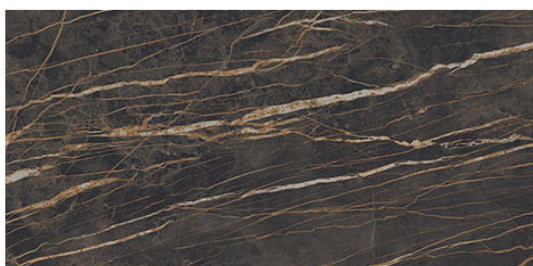

Carrara

Silk Beige

CALACATA

Measure: 2600 x
1200mm
Thickness / Finish: 5.6mm
gloss / 3.5mm matte

SILK GRIS

Measure: 2600 x
1200mm
Thickness / Finish: 5.6mm
gloss or matte

Calacata

Thunder Nigth