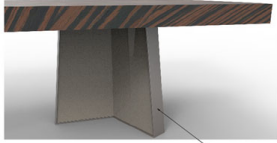

OPTIONAL BASE STYLE (STYLE #2)

Feet Option 2