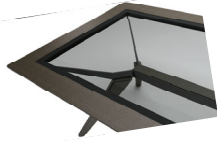

ADEL-101/1	Standard Ceramic Top	
ADEL-101/2	Palisandro Ceramic Top	

3 vol. / 1,839 m3 / 128 Kg

ALLURE Fixed Top Dining Table (1MESSRV220AE)

Transpresnt Grey Glass Top 10mm
Epoxy Painted Metal Frame
86 5/8" | 30" | 43 3/8"