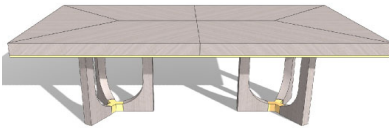

DINING TABLE	Description		Dimensions in Inches		
	Item No.	Finish	W	H	D

HANNAH Extension Dining Table

Lacquered Feet Detail & Top Apron Detail
Option A Top

86 5/8" 30" 43 3/8"
2x 19 5/8" Extensions

OPTION A