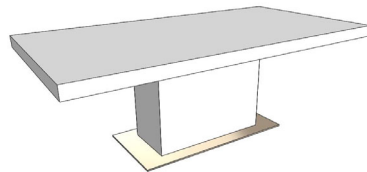

MEDIALE Rectangular Extension Dining Table (1MESSAL180MD)

70 7/8" | 30 3/4" | 39 3/8"
w/ 2x 15 3/4" W Extension Leaves

FINISH OPTIONS		
MEDIA-311/1	Oak (5% or 30% Sheen)	
MEDIA-311/2	Walnut (5% or 30% Sheen)	
MEDIA-311/3	Natural Ebony	
MEDIA-311/4	Recon Ebony, Oak Fume, Recon Rosewood	
MEDIA-311/5	Eucalyptus Frise or Natural Rosewood	
MEDIA-311/7	Eucalyptus Stain	
MEDIA-311/8	All Lacquer