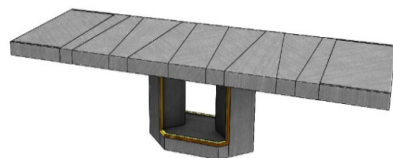

MADISON Extension Dining Table (1MESSAL220MS)

86 5/8" | 30" | 43 3/8"

2x 19 5/8" Extension Leafs

EUCALYPTUS PLAIN STAIN OR LACQUER

MADI-3015/1	Stainless Steel	
MADI-3015/2	Polished Plated Stainless Steel- Gold, Copper, Nickel Noir	
MADI-3015/3	Brass	