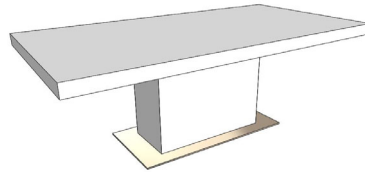

MEDIALE Rectangular Extension Dining Table (1MESSAL200MD)

78 3/4" | 30 3/4" | 39 3/8"
w/ 2x 15 3/4" W Extension Leaves

FINISH OPTIONS		
MEDIA-311/9	Oak (5% or 30% Sheen)	
MEDIA-311/10	Walnut (5% or 30% Sheen)	
MEDIA-311/11	Natural Ebony	
MEDIA-311/12	Recon Ebony, Oak Fume, Recon Rosewood	
MEDIA-311/13	Eucalyptus Frise or Natural Rosewood	
MEDIA-311/15	Eucalyptus Stain	
MEDIA-311/16	All Lacquer