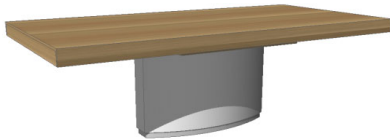

MEDIALE Rectangular Extension Dining Table w/ Valentino Base

78 3/4" | 30 3/4" | 39 3/8"

w/ 2x 15 3/4" W Extension

FINISH OPTIONS		
MEDIA-351/9	Oak (5% or 30% Sheen)	
MEDIA-351/10	Walnut (5% or 30% Sheen)	
MEDIA-351/11	Natural Ebony	
MEDIA-351/12	Recon Ebony, Oak Fume, Recon Rosewood	
MEDIA-351/13	Eucalyptus Frise or Natural Rosewood	
MEDIA-351/15	Eucalyptus Stain	
MEDIA-351/16	All Lacquer