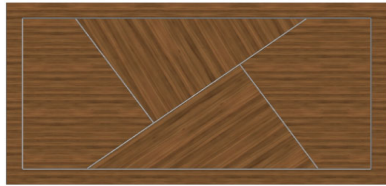

DINING TABLE	Description		Dimensions in Inches		
	Item No.	Finish	W	H	D

LOUISE Extension Dining Table

Wood Top & Legs

Polished Stainless Steel Top & Feet Accents

118 1/8

30"

43 3/8"

2x 19 5/8" Extensions

FINISH OPTIONS

LOU-116/1	Oak (5% or 30% Sheen)	
LOU-116/2	Walnut (5% or 30% Sheen)	
LOU-116/3	Lacquer	
LOU-116/4	Eucalyptus Stain	
LOU-116/5	Oak Fume, Recon Ebony or Recon Rosewood	
LOU-116/6	Eucalpytus Frise or Natural Rosewood	
LOU-116/7	Natural Ebony	

OPTIONAL METAL FOR TOP DETAIL

UPCHARGE	Iron with Painted "Brass" Finish	
UPCHARGE	Polished Plated Stainless Steel- Gold, Copper, Nickel Noir	
UPCHARGE	Brass	

UPCHARGE	48" Depth	

DEDUCTION	Remove Metal Inlay