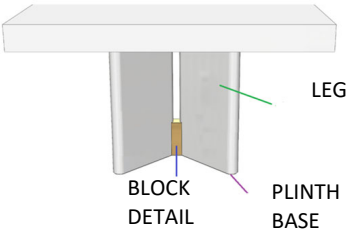

Block Detail and Plinth Base Always Lacquer

JAMES Extension Dining Table
Lacquered Leg, Block Detail and Plinth Base
Option A Top

94 1/2"   30"   43 3/8"
2x 19 5/8" Extensions

FINISH OPTIONS

JAME-103/1	Oak (5% or 30% Sheen)	
JAME-103/2	Walnut (5% or 30% Sheen)	
JAME-103/3	Lacquered or Eucalyptus Stain	
JAME-103/4	Recon Ebony, Oak Fume, Recon Rosewood	
JAME-103/5	Eucalyptus Frisé, Natural Rosewood	
JAME-103/6	Natural Ebony	

UPCHARGE	48" Depth	

WOOD LEG OPTIONS

UPCHARGE	Oak or Walnut (5% or 30% Sheen)	
UPCHARGE	Lacquered or Eucalyptus Stain	
UPCHARGE	Eucalyptus Frise, Recon Ebony, Oak Fume, Recon Rosewood	
UPCHARGE	Natural Ebony	

DEDUCT	Plain Top - No Veneer Pattern