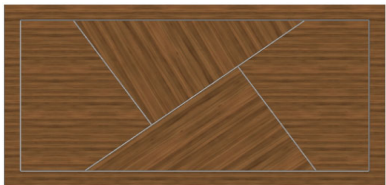

DEDUCTION	Remove Metal Inlay	
-----------	--------------------	--

LOUISE Extension Dining Table

110 1/4"

30"

43 3/8"

2x 19 5/8" Extensions

FINISH OPTIONS

LOU-115/1	Oak (5% or 30% Sheen)	
LOU-115/2	Walnut (5% or 30% Sheen)	
LOU-115/3	Lacquer	
LOU-115/4	Eucalyptus Stain	
LOU-115/5	Oak Fume, Recon Ebony or Recon Rosewood	
LOU-115/6	Eucalpytus Frise or Natural Rosewood	
LOU-115/7	Natural Ebony	