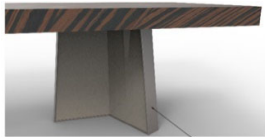

OPTIONAL BASE STYLE (STYLE #2)

Feet Option 2