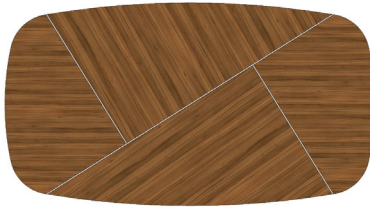

DINING TABLE	Description		Dimesions in Inches		
	Item No.	Finish	W	H	D

LOUISE Dining Table

Feet & Center of Top in Wood, Ends of Top in Lacquer
Polished Stainless Steel Top & Feet Accents

141 3/4"   30"   47 1/4"

FINISH OPTIONS		
LOU-110/1	Oak (5% or 30% Sheen) & Lacquer	
LOU-110/2	Walnut (5% or 30% Sheen) & Lacquer	
LOU-110/3	Lacquer	
LOU-110/4	Eucalyptus Stain & Lacquer	
LOU-110/5	Oak Fume, Recon Ebony or Recon Rosewood & Lacquer	
LOU-110/6	Eucalpytus Frise or Natural Rosewood & Lacquer	
LOU-110/7	Natural Ebony & Lacquer	

OPTION FOR MARBLE ENDS		
UPCHARGE	Standard Marble Options	
UPCHARGE	Standard Ceramic Options	

OPTION FOR VENEERED ENDS		
UPCHARGE	Oak (5% or 30% Sheen)	
UPCHARGE	Eucalpytus Stain or Walnut	
UPCHARGE	Eucalpytus Frise, Oak Fume, Natural Rosewood, Recon Ebony or Recon Rosewood	
UPCHARGE	Natural Ebony	

OPTIONAL METAL FOR TOP DETAIL		
UPCHARGE	Iron with Painted "Brass" Finish	
UPCHARGE	Polished Plated Stainless Steel- Gold, Copper, Nickel Noir	
UPCHARGE	Brass	

DEDUCTION	Remove Metal Inlay