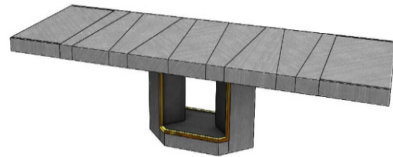

DINING TABLE	Description		Dimensions in Inches		
	Item No.	Finish	W	H	D

MADISON Extension Dining Table (1MESSAL240MS)

Metal Accents

94 1/2" | 30" | 43 3/8"

2x 19 5/8" Extension Leafs

EUCALYPTUS PLAIN STAIN OR LACQUER

MADI-3016/1	Stainless Steel	
MADI-3016/2	Polished Plated Stainless Steel- Gold, Copper, Nickel Noir	
MADI-3016/3	Brass	

EUCALYPTUS FRISE OR NATURAL ROSEWOOD

MADI-3016/4	Stainless Steel	
MADI-3016/5	Polished Plated Stainless Steel- Gold, Copper, Nickel Noir	
MADI-3016/6	Brass	

OAK OR WALNUT (5% or 30% SHEEN)

MADI-3016/7	Stainless Steel	
MADI-3016/8	Polished Plated Stainless Steel- Gold, Copper, Nickel Noir	
MADI-3016/9	Brass	

RECONSTITUTED EBONY, OAK FUME, OR RECONSTITUTED ROSEWOOD

MADI-3016/10	Stainless Steel	
MADI-3016/11	Polished Plated Stainless Steel- Gold, Copper, Nickel Noir	
MADI-3016/12	Brass	

NATURAL EBONY

MADI-3016/13	Stainless Steel	
MADI-3016/14	Polished Plated Stainless Steel- Gold, Copper, Nickel Noir	
MADI-3016/15	Brass