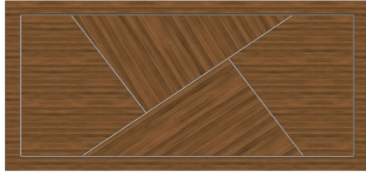

DINING TABLE	Description		Dimesions in Inches		
	Item No.	Finish	W	H	D

LOUISE Extension Dining Table

Wood Top & Legs
 Polished Stainless Steel Top & Feet Accents
 141 3/4"

30"
 43 3/8"
 2x 19 5/8" Extensions