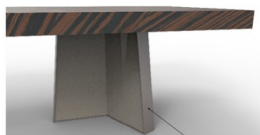

OPTIONAL BASE STYLE (STYLE #2)

Feet Option 2