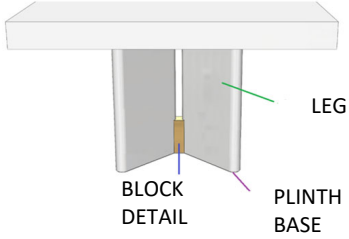

DINING TABLE	Description		Dimesions in Inches		
	Item No.	Finish	W	H	D

Block Detail and Plinth Base Always Lacquer

JAMES Extension Dining Table
Lacquered Leg, Block Detail and Plinth Base
Option A Top

118 1/8"   30"   43 3/8"
2x 19 5/8" Extensions

FINISH OPTIONS

JAME-103/1	Oak (5% or 30% Sheen)	
JAME-103/2	Walnut (5% or 30% Sheen)	
JAME-103/3	Lacquered or Eucalyptus Stain	
JAME-103/4	Recon Ebony, Oak Fume, Recon Rosewood	
JAME-103/5	Eucalyptus Frisé, Natural Rosewood	
JAME-103/6	Natural Ebony	

UPCHARGE	48" Depth	

WOOD LEG OPTIONS

UPCHARGE	Oak or Walnut (5% or 30% Sheen)	
UPCHARGE	Lacquered or Eucalyptus Stain	
UPCHARGE	Eucalyptus Frise, Recon Ebony, Oak Fume, Recon Rosewood	
UPCHARGE	Natural Ebony	

DEDUCT	Plain Top - No Veneer Pattern