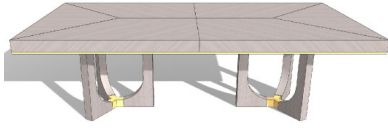

DINING TABLE	Description		Dimensions in Inches		
	Item No.	Finish	W	H	D

HANNAH Extension Dining Table

Lacquered Feet Detail & Top Apron Detail
Option A Top

126"   30"   48"
2x 19 5/8" Extensions