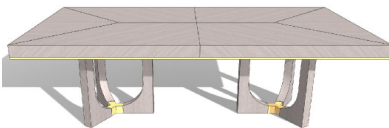

DEDUCTIONS

DEDUCT	For Extension Option B (1x Center Ext. 23 5/8")
DEDUCT	For Removal of Top Veneer Pattern

HANNAH Extension Dining Table

Lacquered Feet Detail & Top Apron Detail
Option A Top

118 1/8" 30" 48"
2x 19 5/8" Extensions