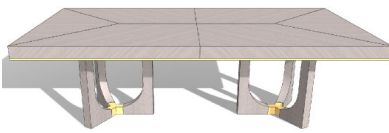

DINING TABLE	Description		Dimensions in Inches		
	Item No.	Finish	W	H	D

HANNAH Extension Dining Table

Lacquered Feet Detail & Top Apron Detail
Option A Top

86 5/8"   30"   43 3/8"
2x 19 5/8" Extensions

FINISH OPTIONS

HANN-111/1	Eucalyptus Stain	
HANN-111/2	Oak (5% or 30% Sheen)	
HANN-111/3	Walnut (5% or 30% Sheen)	
HANN-111/4	Lacquered	
HANN-111/5	Recon Ebony, Oak Fume, Recon Rosewood	
HANN-111/6	Eucalyptus Frisé, Natural Rosewood	
HANN-111/7	Natural Ebony	

UPCHARGE	48" Depth	

METAL OPTIONS FOR ACCENT ON FEET

UPCHARGE	Stainless Steel	
UPCHARGE	Polished Plated Stainless Steel- Gold, Copper, Nickel Noir	
UPCHARGE	Brass	

METAL OPTIONS FOR ACCENT ON TABLE APRON

UPCHARGE	Stainless Steel	
UPCHARGE	Polished Plated Stainless Steel- Gold, Copper, Nickel Noir	
UPCHARGE	Brass	

DEDUCTIONS

DEDUCT	For Extension Option B (1x Center Ext. 23 5/8")	
DEDUCT	For Removal of Top Veneer Pattern	

HANNAH Extension Dining Table

Lacquered Feet Detail & Top Apron Detail
Option A Top

78 3/4"   30"   43 3/8"
2x 19 5/8" Extensions

FINISH OPTIONS

HANN-110/1	Eucalyptus Stain	
HANN-110/2	Oak (5% or 30% Sheen)	
HANN-110/3	Walnut (5% or 30% Sheen)	
HANN-110/4	Lacquered	
HANN-110/5	Recon Ebony, Oak Fume, Recon Rosewood	
HANN-110/6	Eucalyptus Frisé, Natural Rosewood	
HANN-110/7	Natural Ebony	

UPCHARGE	48" Depth	

METAL OPTIONS FOR ACCENT ON FEET

UPCHARGE	Stainless Steel	
UPCHARGE	Polished Plated Stainless Steel- Gold, Copper, Nickel Noir	
UPCHARGE	Brass	

METAL OPTIONS FOR ACCENT ON TABLE APRON

UPCHARGE	Stainless Steel	
UPCHARGE	Polished Plated Stainless Steel- Gold, Copper, Nickel Noir	
UPCHARGE	Brass	

DEDUCTIONS

DEDUCT	For Extension Option B (1x Center Ext. 23 5/8")	
DEDUCT	For Removal of Top Veneer Pattern