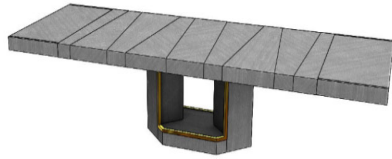

OAK OR WALNUT (5% or 30% SHEEN)

MADI-3014/7	Stainless Steel	
MADI-3014/8	Polished Plated Stainless Steel- Gold, Copper, Nickel Noir	
MADI-3014/9	Brass	

RECONSTITUTED EBONY, OAK FUME, OR RECONSTITUTED ROSEWOOD

MADI-3014/10	Stainless Steel	
MADI-3014/11	Polished Plated Stainless Steel- Gold, Copper, Nickel Noir	
MADI-3014/12	Brass	

NATURAL EBONY

MADI-3014/13	Stainless Steel	
MADI-3014/14	Polished Plated Stainless Steel- Gold, Copper, Nickel Noir	
MADI-3014/15	Brass	

MADISON Extension Dining Table (1MESSAL180MS)

70 7/8" | 30" | 39 3/8"

2x 15 3/4" Extension Leafs

EUCALYPTUS PLAIN STAIN OR LACQUER

MADI-3013/1	Stainless Steel	
MADI-3013/2	Polished Plated Stainless Steel- Gold, Copper, Nickel Noir	
MADI-3013/3	Brass	

EUCALYPTUS FRISE OR NATURAL ROSEWOOD

MADI-3013/4	Stainless Steel	
MADI-3013/5	Polished Plated Stainless Steel- Gold, Copper, Nickel Noir	
MADI-3013/6	Brass	

OAK OR WALNUT (5% or 30% SHEEN)

MADI-3013/7	Stainless Steel	
MADI-3013/8	Polished Plated Stainless Steel- Gold, Copper, Nickel Noir	
MADI-3013/9	Brass	

RECONSTITUTED EBONY, OAK FUME, OR RECONSTITUTED ROSEWOOD

MADI-3013/10	Stainless Steel	
MADI-3013/11	Polished Plated Stainless Steel- Gold, Copper, Nickel Noir	
MADI-3013/12	Brass	

NATURAL EBONY

MADI-3013/13	Stainless Steel	
MADI-3013/14	Polished Plated Stainless Steel- Gold, Copper, Nickel Noir	
MADI-3013/15	Brass