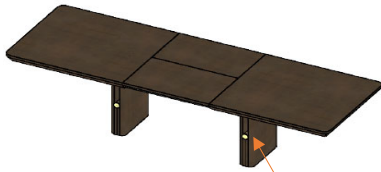

OPTIONAL METAL FINISHES		
UPCHARGE	Stainless Steel	
UPCHARGE	Polished Plated Stainless Steel- Gold, Copper, Nickel Noir	
UPCHARGE	Brass	

ALMA Automatic Center Extension Dining Table

86 5/8" | 30" | 39 3/8"
 1x 31 1/2"