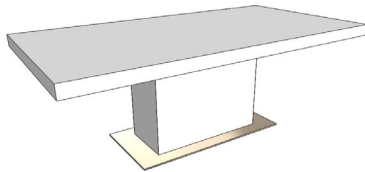

MEDIALE Rectangular Extension Dining Table (1MESSAL220MD)

86 5/8" | 30 3/4" | 43 3/8"
w/ 2x 19 5/8" W Extension Leaves

FINISH OPTIONS		
MEDIA-311/17	Oak (5% or 30% Sheen)	
MEDIA-311/18	Walnut (5% or 30% Sheen)	
MEDIA-311/19	Natural Ebony	
MEDIA-311/20	Recon Ebony, Oak Fume, Recon Rosewood	
MEDIA-311/21	Eucalyptus Frise or Natural Rosewood	
MEDIA-311/23	Eucalyptus Stain	
MEDIA-311/24	All Lacquer