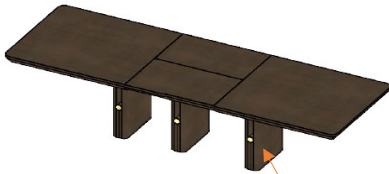

ALMA Automatic Center Extension Dining Table

Lacquer Subtop, Wood Top, Base & Extension
Base Cylinder Detail & Metal Accent in Lacquer
118 1/8" | 30" | 48"
1x 31 1/2"

FINISH OPTIONS		
ALMA-101/1	Oak (5% or 30% Sheen)	
ALMA-101/3	Walnut (5% or 30% Sheen)	
ALMA-101/4	Lacquer	
ALMA-101/5	Eucalyptus Stain	
ALMA-101/6	Oak Fume, Recon Ebony or Recon Rosewood	
ALMA-101/7	Eucalyptus Frise or Natural Rosewood	
ALMA-101/8	Natural Ebony	

OPTIONAL METAL FINISHES		
UPCHARGE	Stainless Steel	
UPCHARGE	Polished Plated Stainless Steel- Gold, Copper, Nickel Noir	
UPCHARGE	Brass