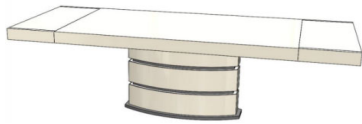

DINING TABLE	Description		Dimensions in Inches		
	Item No.	Finish	W	H	D

GAUDI Rectangular Extension Dining Table (1MESSAL240GD)

Option Finish for Top & Column in Lacquer
Accent Reveal & Bottom Base (Same finish as Top)
94 1/2" | 30" | 43 3/8"
w/ 2x 19 3/4" Extensions

FINISH OPTIONS		
GAUDI-103/1	Oak or Walnut (5% or 30% Sheen)	
GAUDI-103/2	Natural Ebony	
GAUDI-103/3	Recon Ebony, Oak Fume, Recon Rosewood	
GAUDI-103/4	Eucalyptus Frise or Natural Rosewood	
GAUDI-103/6	Eucalyptus Stain	
GAUDI-103/7	All Lacquer	

GAUDI Rectangular Extension Dining Table (1MESSAL220GD)

86 5/8" | 30" | 43 3/8"
w/ 2x 19 3/4" Extensions

FINISH OPTIONS		
GAUDI-102/1	Oak or Walnut (5% or 30% Sheen)	
GAUDI-102/2	Natural Ebony	
GAUDI-102/3	Recon Ebony, Oak Fume, Recon Rosewood	
GAUDI-102/4	Eucalyptus Frise or Natural Rosewood	
GAUDI-102/6	Eucalyptus Stain	
GAUDI-102/7	All Lacquer	

GAUDI Rectangular Extension Dining Table (1MESSAL200GD)

78 3/4" | 30" | 39 3/8"
w/ 2x 15 3/4" Extensions

FINISH OPTIONS		
GAUDI-101/1	Oak or Walnut (5% or 30% Sheen)	
GAUDI-101/2	Natural Ebony	
GAUDI-101/3	Recon Ebony, Oak Fume, Recon Rosewood	
GAUDI-101/4	Eucalyptus Frise or Natural Rosewood	
GAUDI-101/6	Eucalyptus Stain	
GAUDI-101/7	All Lacquer	

GAUDI Rectangular Extension Dining Table (1MESSAL180GD)

70 7/8" | 30" | 39 3/8"
w/ 2x 15 3/4" Extensions

FINISH OPTIONS		
GAUDI-101/1	Oak or Walnut (5% or 30% Sheen)	
GAUDI-101/2	Natural Ebony	
GAUDI-101/3	Recon Ebony, Oak Fume, Recon Rosewood	
GAUDI-101/4	Eucalyptus Frise or Natural Rosewood	
GAUDI-101/6	Eucalyptus Stain	
GAUDI-101/7	All Lacquer	

UPCHARGE	Stainless Steel Rings in Column