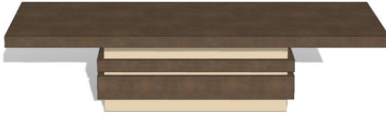

DINING TABLE	Description		Dimesions in Inches		
	Item No.	Finish	W	H	D

Aria Top w/ Portobello Base (No Veneer Pattern)

Base in Wood & Lacquer Combination

131 7/8"   30"   48"
2x 19 5/8" Leaves

FINISH OPTIONS	
ARIA-125/1	Eucalyptus Frise or Natural Rosewood
ARIA-125/2	Recon. Ebony, Oak Fume or Recon. Rosewood
ARIA-125/3	Natural Ebony
ARIA-125/4	Eucalyptus Stain
ARIA-125/5	Oak or Walnut (5% or 30% Sheen)
ARIA-125/6	All Lacquer