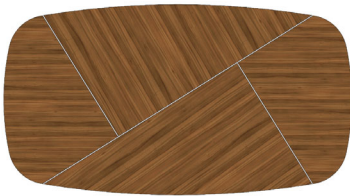

LOUISE Dining Table

Feet & Center of Top in Wood, Ends of Top in Lacquer
Polished Stainless Steel Top & Feet Accents

94 1/2"   30"   47 1/4"

FINISH OPTIONS		
LOU-107/1	Oak (5% or 30% Sheen) & Lacquer	
LOU-107/2	Walnut (5% or 30% Sheen) & Lacquer	
LOU-107/3	Lacquer	
LOU-107/4	Eucalyptus Stain & Lacquer	
LOU-107/5	Oak Fume, Recon Ebony or Recon Rosewood & Lacquer	
LOU-107/6	Eucalpytus Frise or Natural Rosewood & Lacquer	
LOU-107/7	Natural Ebony & Lacquer	

OPTION FOR MARBLE ENDS		
UPCHARGE	Standard Marble Options	
UPCHARGE	Standard Ceramic Options	

OPTION FOR VENEERED ENDS		
UPCHARGE	Oak (5% or 30% Sheen)	
UPCHARGE	Eucalpytus Stain or Walnut	
UPCHARGE	Eucalpytus Frise, Oak Fume, Natural Rosewood, Recon Ebony or Recon Rosewood	
UPCHARGE	Natural Ebony	

OPTIONAL METAL FOR TOP DETAIL		
UPCHARGE	Iron with Painted "Brass" Finish	
UPCHARGE	Polished Plated Stainless Steel- Gold, Copper, Nickel Noir	
UPCHARGE	Brass	

DEDUCTION	Remove Metal Inlay