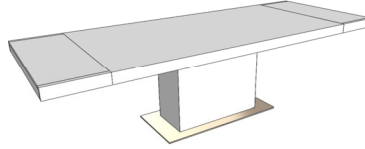

DINING TABLE	Description		Dimensions in Inches		
	Item No.	Finish	W	H	D

MEDIALE Rectangular Extension Dining Table (1MESSAL240MD)

Accent Top w/ Lacquer Column
Stainless Steel Base Accent

94 1/2" | 30 3/4" | 43 3/8"
w/ 2x 19 5/8" W Extension Leaves