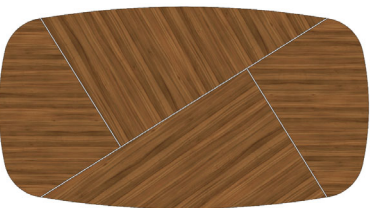

LOUISE Dining Table

131 7/8"   30"   47 1/4"

FINISH OPTIONS		
LOU-109/1	Oak (5% or 30% Sheen) & Lacquer	
LOU-109/2	Walnut (5% or 30% Sheen) & Lacquer	
LOU-109/3	Lacquer	
LOU-109/4	Eucalyptus Stain & Lacquer	
LOU-109/5	Oak Fume, Recon Ebony or Recon Rosewood & Lacquer	
LOU-109/6	Eucalpytus Frise or Natural Rosewood & Lacquer	
LOU-109/7	Natural Ebony & Lacquer	

OPTION FOR MARBLE ENDS		
UPCHARGE	Standard Marble Options	
UPCHARGE	Standard Ceramic Options	

OPTION FOR VENEERED ENDS		
UPCHARGE	Oak (5% or 30% Sheen)	
UPCHARGE	Eucalpytus Stain or Walnut	
UPCHARGE	Eucalpytus Frise, Oak Fume, Natural Rosewood, Recon Ebony or Recon Rosewood	
UPCHARGE	Natural Ebony	

OPTIONAL METAL FOR TOP DETAIL		
UPCHARGE	Iron with Painted "Brass" Finish	
UPCHARGE	Polished Plated Stainless Steel- Gold, Copper, Nickel Noir	
UPCHARGE	Brass	

DEDUCTION	Remove Metal Inlay