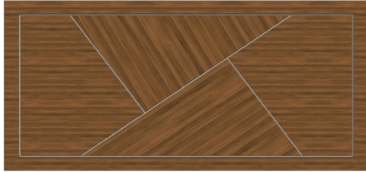

LOUISE Extension Dining Table

131 7/8"
30"
43 3/8"
2x 19 5/8" Extensions

2X TOPS & 3X BASES

FINISH OPTIONS

LOU-117/1	Oak (5% or 30% Sheen)	
LOU-117/2	Walnut (5% or 30% Sheen)	
LOU-117/3	Lacquer	
LOU-117/4	Eucalyptus Stain	
LOU-117/5	Oak Fume, Recon Ebony or Recon Rosewood	
LOU-117/6	Eucalpytus Frise or Natural Rosewood	
LOU-117/7	Natural Ebony	

OPTIONAL METAL FOR TOP DETAIL

UPCHARGE	Iron with Painted "Brass" Finish	
UPCHARGE	Polished Plated Stainless Steel- Gold, Copper, Nickel Noir	
UPCHARGE	Brass	

UPCHARGE	48" Depth	

DEDUCTION	Remove Metal Inlay