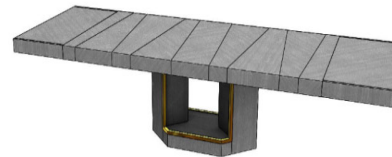

OAK OR WALNUT (5% or 30% SHEEN)

MADI-3014/7	Stainless Steel	
MADI-3014/8	Polished Plated Stainless Steel- Gold, Copper, Nickel Noir	
MADI-3014/9	Brass	

RECONSTITUTED EBONY, OAK FUME, OR RECONSTITUTED ROSEWOOD

MADI-3014/10	Stainless Steel	
MADI-3014/11	Polished Plated Stainless Steel- Gold, Copper, Nickel Noir	
MADI-3014/12	Brass	

NATURAL EBONY

MADI-3014/13	Stainless Steel	
MADI-3014/14	Polished Plated Stainless Steel- Gold, Copper, Nickel Noir	
MADI-3014/15	Brass	

MADISON Extension Dining Table (1MESSAL180MS)

70 7/8" | 30" | 39 3/8"

2x 15 3/4" Extension Leafs

EUCALYPTUS PLAIN STAIN OR LACQUER

MADI-3013/1	Stainless Steel	
MADI-3013/2	Polished Plated Stainless Steel- Gold, Copper, Nickel Noir	
MADI-3013/3	Brass	

EUCALYPTUS FRISE OR NATURAL ROSEWOOD

MADI-3013/4	Stainless Steel	
MADI-3013/5	Polished Plated Stainless Steel- Gold, Copper, Nickel Noir	
MADI-3013/6	Brass	

OAK OR WALNUT (5% or 30% SHEEN)

MADI-3013/7	Stainless Steel	
MADI-3013/8	Polished Plated Stainless Steel- Gold, Copper, Nickel Noir	
MADI-3013/9	Brass	

RECONSTITUTED EBONY, OAK FUME, OR RECONSTITUTED ROSEWOOD

MADI-3013/10	Stainless Steel	
MADI-3013/11	Polished Plated Stainless Steel- Gold, Copper, Nickel Noir	
MADI-3013/12	Brass	

NATURAL EBONY

MADI-3013/13	Stainless Steel	
MADI-3013/14	Polished Plated Stainless Steel- Gold, Copper, Nickel Noir	
MADI-3013/15	Brass