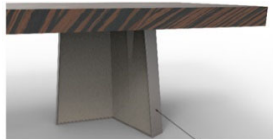

OPTIONAL BASE STYLE (STYLE #2)

Feet Option 2