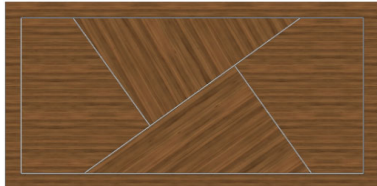

DEDUCTION	Remove Metal Inlay	
-----------	--------------------	--

LOUISE Extension Dining Table

70 7/8"

30"

39 3/8"

2x 17 3/4" Extensions

FINISH OPTIONS

LOU-111/1	Oak (5% or 30% Sheen)	
LOU-111/2	Walnut (5% or 30% Sheen)	
LOU-111/3	Lacquer	
LOU-111/4	Eucalyptus Stain	
LOU-111/5	Oak Fume, Recon Ebony or Recon Rosewood	
LOU-111/6	Eucalpytus Frise or Natural Rosewood	
LOU-111/7	Natural Ebony	