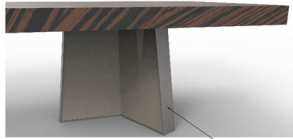

OPTIONAL BASE STYLE (STYLE #2)

Feet Option 2

UPCHARGE	Metal base detail is laid flat on base sides	

TOP VENEER PATTERNS

STANDARD STRAIGHT
NO CENTER DETAIL

STARBURST VENEER (UPCHARGE)
W/ CENTER DETAIL

PETAL VENEER (UPCHARGE)
NO CENTER DETAIL & METAL TRIM