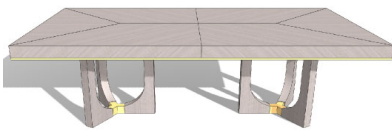

DEDUCTIONS

DEDUCT	For Extension Option B (1x Center Ext. 23 5/8")
DEDUCT	For Removal of Top Veneer Pattern

HANNAH Extension Dining Table

Lacquered Feet Detail & Top Apron Detail
Option A Top

94 1/2" 30" 43 3/8"
2x 19 5/8" Extensions