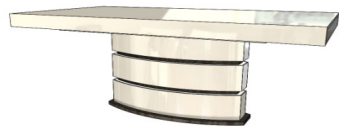

DINING TABLE	Description		Dimensions in Inches		
	Item No.	Finish	W	H	D

GAUDI Rectangular Extension Dining Table (1MESSAL240GD)

Option Finish for Top & Column in Lacquer
Accent Reveal & Bottom Base (Same finish as Top)
94 1/2" | 30" | 43 3/8"
w/ 2x 19 3/4" Extensions

FINISH OPTIONS		
GAUDI-103/1	Oak or Walnut (5% or 30% Sheen)	
GAUDI-103/2	Natural Ebony	
GAUDI-103/3	Recon Ebony, Oak Fume, Recon Rosewood	
GAUDI-103/4	Eucalyptus Frise or Natural Rosewood	
GAUDI-103/6	Eucalyptus Stain	
GAUDI-103/7	All Lacquer