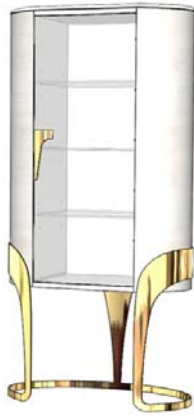

DEDUCTION	Lacquered Top instead of Marble	
DEDUCTION	Remove Capitone Tuft	

LAZY SUSAN OPTIONS:

UPCHARGE	Marble Top Lazy Susan	
UPCHARGE	Lacquered Top Lazy Susan	

Vitrine

Description

Dimensions in Inches

Item No.	Finish	W	H	D
----------	--------	---	---	---

OPTIONAL METAL FINISHES:

UPCHARGE	Polished Painted Stainless Steel			
UPCHARGE	Brushed Brass			

HARMONY Left Hinge Vitrine

3x Glass Shelves
Lacquer Top/ Interior
Stainless Steel Accents

35 1/2" 78 3/4" 18 1/8"