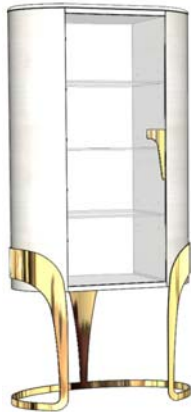

DEDUCTION	Lacquered Top instead of Marble	
DEDUCTION	Remove Capitone Tuft	

LAZY SUSAN OPTIONS:

UPCHARGE	Marble Top Lazy Susan	
UPCHARGE	Lacquered Top Lazy Susan	

Vitrine

Description

Dimensions in Inches

Item No.	Finish	W	H	D
----------	--------	---	---	---

HARMONY Right Hinge Vitrine

Lacquer Top/ Interior
3x Glass Shelves
Stainless Steel Accents

35 1/2" 78 3/4" 18 1/8"

HARM-204/1	Oak or Walnut (5% or 30% Sheen)			
HARM-204/2	Natural Ebony			
HARM-204/3	Reconstituted Ebony, Oak Fume or Reconstituted Rosewood			
HARM-204/4	Eucalyptus Frise, Tulip or Natural Rosewood			
HARM-204/5	Eucalyptus Stain			
HARM-204/6	All Lacquer			

OPTIONAL METAL FINISHES:

UPCHARGE	Polished Painted Stainless Steel			
UPCHARGE	Brushed Brass			

HARMONY Left Hinge Vitrine

3x Glass Shelves
Lacquer Top/ Interior
Stainless Steel Accents

35 1/2" 78 3/4" 18 1/8"