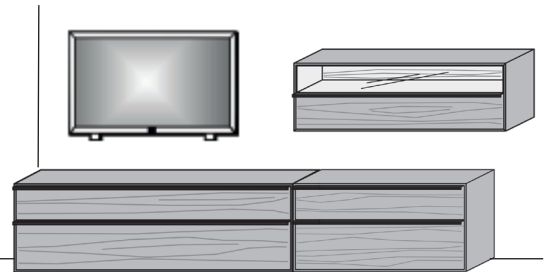

Combi no. 32

blinds oak natural, sandblasted
consisting of:
1 x 2231
1 x 2131

Size W/H/D in cm

300 / 140 / 44

Price

Extras

Art. no.

conc. light handle

9621

conc. light handle

9618

conc. light display

9715