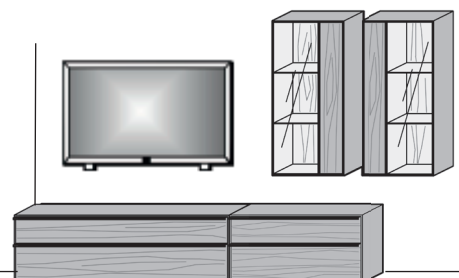

Due to the design, the LED strips are not interchangeable, as they are firmly attached to carrier profiles such as e.g. aluminum profiles and must be glued. In this way, we guarantee a consistently long service life for our lights. We reserve the right to make technical changes to the model and dimensions! Models protected by law! Due to different designs and functions, the dimensions specified on the order confirmation may vary slightly in individual cases.