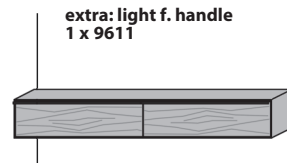

Size in cm W 233 H 34 D 44
Art. no. 2231

Wall hung lowboard
1 flap
1 drawer
1 fixed wooden shelf
with cable brush