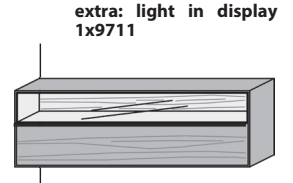

Size in cm W 175 H 56 D 44
Art. no. 3171

Wall hung lowboard
1 drawer with glass blind
1 fixed wooden shelf
1 back panel reef wood
with cable brush

extra: light f. handle
1 x 9619

Size in cm W 175 H 56 D 44
Art. no. 3172

Lowboard
1 flap
1 drawer
1 fixed wooden shelf
with cable brush