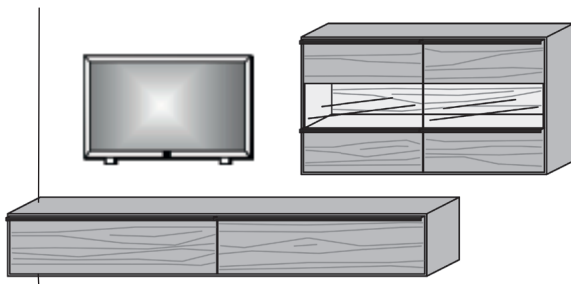

Size W/H/D in cm 341 / 180 / 44

Price \_\_\_\_\_

Extras	Art. no.	
conc. light handle	9621	_____
conc. light handle	9641	_____
conc. light display	9715	_____

Due to the design, the LED strips are not interchangeable, as they are firmly attached to carrier profiles such as e.g. aluminum profiles and must be glued. In this way, we guarantee a consistently long service life for our lights. We reserve the right to make technical changes to the model and dimensions! Models protected by law! Due to different designs and functions, the dimensions specified on the order confirmation may vary slightly in individual cases.