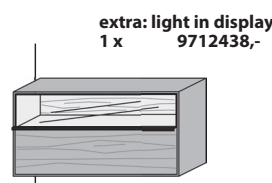

Size in cm W 111 H 56 D 44
Art. no. 3111

Wall hung lowboard
1 drawer with glass blind
1 fixed wooden shelf
1 back panel reef wood
with cable brush

extra: light f. handle
1 x 9613 492,-

Size in cm W 111 H 56 D 44
Art. no. 3112

Wall hung lowboard
1 flap
1 drawer
1 fixed wooden shelf
with cable brush