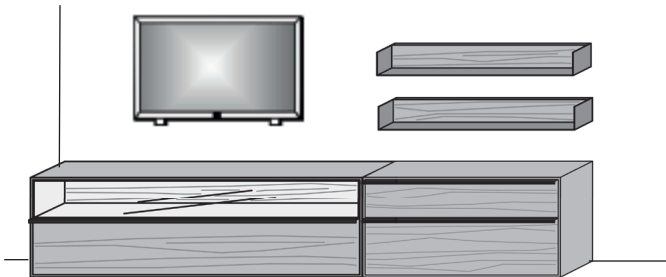

Combi no. 24

blinds oak natural, sandblasted
consisting of:
1 x 3175 1 x 1101
1 x 4092

Size W/H/D in cm 273 / 120 / 44

Price _____

Extras	Art. no.	
conc. light handle	9622	_____
conc. light handle	9624	_____
conc. light display	9713	_____
shelf light	9811	_____