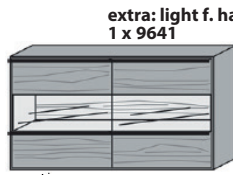

extra: light f. handle
1 x 9641

Size in cm W 136 H 76 D 39
Art. no. 4131

hanging unit le.
1 wooden-/ glass door
2 glass shelves
1 back panel reef wood