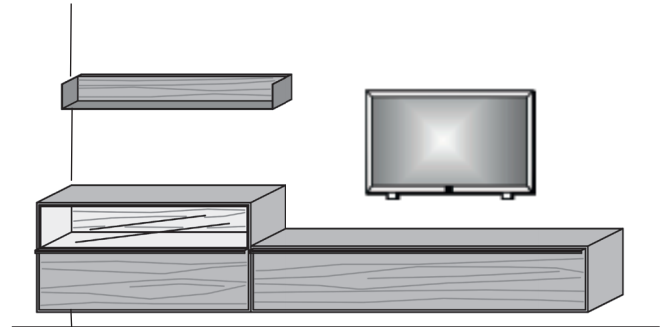

Combi no. 20

blinds oak natural, sandblasted
consisting of:
1 x 3112 1 x 1111
1 x 2171

Size W/H/D in cm 286 / 131 / 44

Price _____

Extras	Art. no.	
conc. light handle	9613	_____
conc. light display	9712	_____
conc. light handle	9611	_____
shelf light	9812	_____

Combi no. 22

blinds oak natural, sandblasted
consisting of:
1 x 3176 2 x 1111
1 x 3115

Size W/H/D in cm 286 / 146 / 44

Price _____

Extras	Art. no.	
conc. light handle	9623	_____
conc. light display	9711	_____
conc. light handle	9619	_____
shelf light	9812	_____