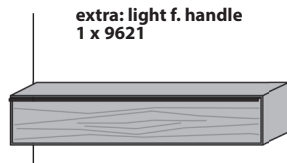

Wall hung lowboard
1 flap
with cable brush

Size in cm W 175 H 34 D 44
Art. no. 2171

Wall hung lowboard
2 flaps
with cable brush