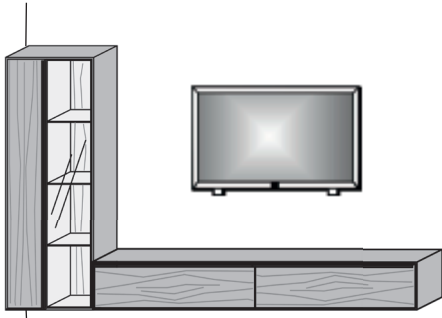

Combi no. 28

blinds oak natural, sandblasted
consisting of:
1 x 8051
1 x 2231

Size W/H/D in cm

289 / 198 / 44

Price

Extras

Art. no.

conc. light handle

9615

conc. light display

9716

conc. light handle

9621

Combi no. 30

blinds oak natural, sandblasted
consisting of:
1 x 3175 1 x 2131
1 x 3115

Size W/H/D in cm

311 / 140 / 44

Price

Extras

Art. no.

conc. light handle

9622

conc. light handle

9623

conc. light handle

9618

conc. light display

9717