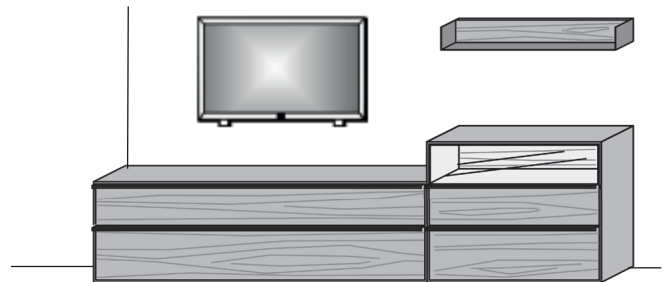

Combi no. 26

blinds oak natural, sandblasted
consisting of:
1 x 2231
1 x 4131

Size W/H/D in cm 341 / 180 / 44

Price _____

Extras	Art. no.	
conc. light handle	9621	_____
conc. light handle	9641	_____
conc. light display	9715	_____