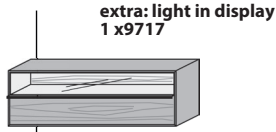

Wall hung display cabinet
1 flapwithglassblind
1 fix ed wooden shelf
1 back panel reef wood

extra: light f. handle
1 x 9618

extra: light in display
1 x9717

Size in cm W 136 H 44 D 39
Art. no. 2131

Wall hung display cabinet
2 wooden/ glass doors
1 fix ed wooden shelf
1 back panel reef wood

extra: light in display
1 x 9715