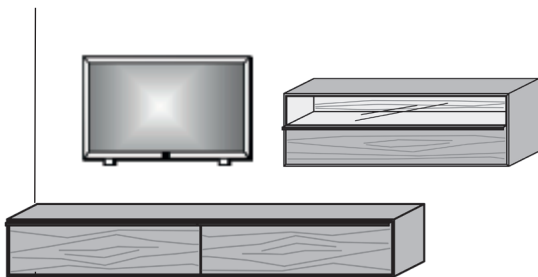

Combi no. 34

blinds oak natural, sandblasted
consisting of:
1 x 3175 1 x 6051
1 x 3115 1 x 6052

Size W/H/D in cm

342 / 204 / 44

Price

Extras

Art. no.

conc. light handle

9622

conc. light handle

9623

conc. light handle

9617

conc. light display

9718