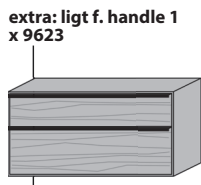

**Wall hung lowboard**  
1 flap  
with cable brush

**Size in cm** W 175 H 34 D 44  
**Art. no.** 2171

**Wall hung lowboard**  
2 flaps  
with cable brush

**Size in cm** W 233 H 34 D 44  
**Art. no.** 2231

**Wall hung lowboard**  
1 flap  
1 drawer  
1 fixed wooden shelf  
with cable brush

**Size in cm** W 111 H 56 D 44  
**Art. no.** 3111

**Wall hung lowboard**  
1 drawer with glass blind  
1 fixed wooden shelf  
1 back panel reef wood  
with cable brush