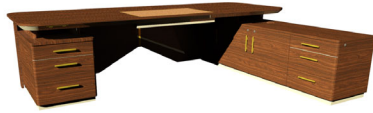

5 vol. / 1.400 m3 / 130 kg

Locks Always in Silver Color (No Other Options)

FINISH OPTIONS		
PEAR-500/1	Oak (5% or 30% Sheen)	
PEAR-500/2	Walnut (5% or 30% Sheen)	
PEAR-500/3	Lacquer	
PEAR-500/4	Eucalyptus Stain	
PEAR-500/5	Reconstituted Ebony, Oak Fume or Reconstituted Rosewood	
PEAR-500/6	Eucalyptus Frise or Natural Rosewood	
PEAR-500/7	Natural Ebony