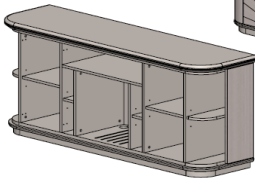

NOX Office Credenza

4x Door, 2x Interior Shelves & Ventilated Open Space for Equipment

Lacquered Top, Plinth, Trim Details, Handles & Interior

81 1/8"

35 7/8"

21 5/8"

2 vol. / 1.200 m3 / 125 kg

Locks Always in Silver Color (No Other Options)