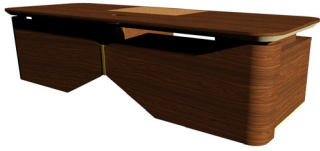

HOME OFFICE	Description		Dimensions in Inches		
	Item No.	Finish	W	H	D

PEARL Office Desk
6x Drawers, 3x Doors & 1x Pull Out Tray
Lacquered Subtop, Interior, Handles & Front Accent w/ Upholstered Top Detail

110 1/4"   30"   81 1/2"