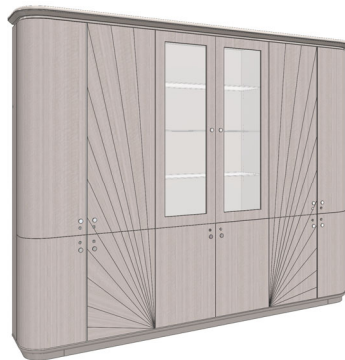

10 vol. / 1.000 m3 / 140 kg

Locks Always in Silver Color (No Other Options)

NOX Office Library

2x Glass Doors w/ Wood Trim, 10x Wood Doors

3x Interior Glass Shelves, 12x Lacquer Shelves & LED Lights

Lacquered Top, Plinth, Trim Detail, Handles & Interior w/ LED Lights

118 1/8"

94 1/2"

17 3/4"

FINISH OPTIONS

NOX-600/1	Oak (5% or 30% Sheen)
NOX-600/2	Walnut (5% or 30% Sheen)
NOX-600/3	Lacquer
NOX-600/4	Eucalyptus Stain
NOX-600/5	Reconstituted Ebony, Oak Fume or Reconstituted Rosewood
NOX-600/6	Eucalyptus Frise or Natural Rosewood
NOX-600/7	Natural Ebony

PLEASE NOTE: It is the responsibility of the customer to ensure that the correct hardware is used when securing book cases; manufacturer cannot supply hardware for every type of situation.