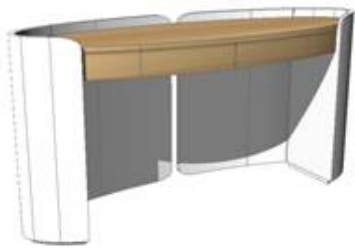

Desk

Description

Dimesions in Inches

Item No. Finish W H D

IMPERADOR PLUS Desk

2 Drawers
Lacquer Surround

62 3/4"

30 1/2"

19 1/2"

IPLUS-409/1 Lacquer w/ Oak Or Walnut (Matte)

IPLUS-409/2 Lacquer w/ Reconstituted Ebony

IPLUS-409/3 Lacquer w/ Natural Ebony

Back is always in MATTE Lacquer

Occasional

IMPERADOR PLUS Oval Coffee Table