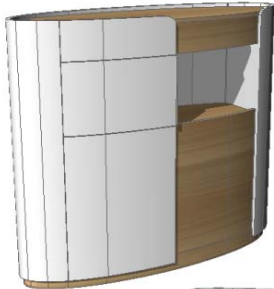

Bar Unit

LEFT SIDE

RIGHT