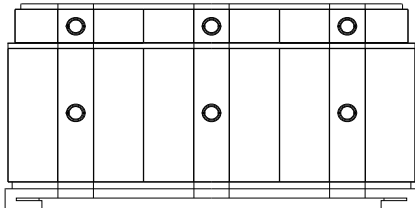

Dining Room	Item No. Description	Dimension in inches		
		W	H	D

13023
Sideboard
4 Doors

68 5/8"

40 5/8"

18 5/8"

Upcharge for Silver Leaf Top
Upcharge for Silver Leaf legs/base
Upcharge for Marble Top

13024
Credenza
3 Doors
3 Drawers
2 Bottle Storage Sections

79"

38"

22"

Upcharge for Silver Leaf Top
Upcharge for Silver Leaf legs/base

Upcharge for Marble Top

Interior View