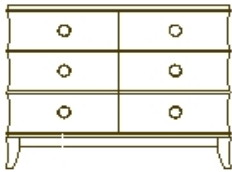

Bedroom	Item No. Description	Dimension in inches		
		W	H	D
	13000 Night Stand 2 Drawers Upcharge for Silver Leaf legs/base	32"	28"	18"
	13003 Night Stand 3 Drawers Upcharge for Silver Leaf Top Upcharge for Silver Leaf legs/base Upcharge for Marble Top	23 5/8"	25 5/8"	18 1/2"
	13002 Night Stand 3 Drawers Upcharge for Silver Leaf Top Upcharge for Silver Leaf legs/base Upcharge for Marble Top	28 3/8"	25 1/4"	18 5/8"
	13004 Night Stand 3 Drawers Upcharge for Silver Leaf Top Upcharge for Silver Leaf legs/base Upcharge for Marble Top	36 1/4"	30"	18 3/4"
	13060 Oval Night Stand 1 Drawer w/ Swarovski Handle 13060/M Upcharge for Marble Top	30	26 3/8	22

Bedroom	Item No. Description	Dimension in inches		
		W	H	D

13008
Six Drawer Dresser

61 1/8" 36 1/4" 18 3/4"

Upcharge for Silver Leaf Top
Upcharge for Silver Leaf legs/base

Upcharge for Marble Top

13032
9 Drawer Dresser

72 1/8" 37 3/8" 19"

Upcharge for Silver Leaf Top
Upcharge for Silver Leaf legs/base

Upcharge for Marble Top

13034
Single Dresser
6 Drawers

48" 37 3/8" 19 3/8"

Upcharge for Silver Leaf Top
Upcharge for Silver Leaf legs/base
Upcharge for Marble Top