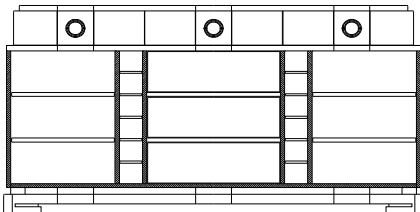

Interior View