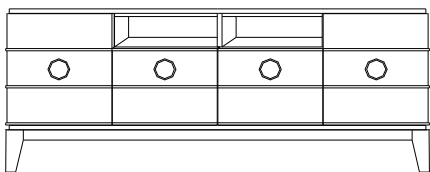

Upcharge for Silver Leaf Top
Upcharge for Silver Legs

Plasma TV Panel

55 1/4"   27 1/2"   6 1/4"