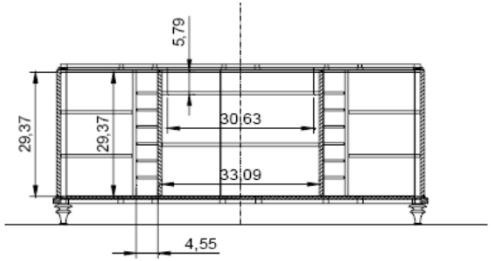

Interior Dimensions

**NOTE: Price Group #1 is all Wood;
Price Group #2 is combination of Wood & Lacquer;
Price Group #3 is all Lacquer
5% Upcharge for High Gloss**

13064
Round Dining Table
w/ Wooden Top
60" 30" 60"