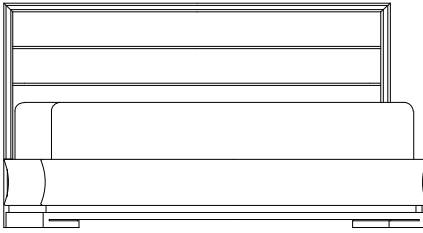

5% Upcharge on Price Group 1,2 & 3 for High Gloss Lacquer

Bedroom	Item No. Description	Dimension in inches		
		W	H	D

C.O.M. Req. 2 yards
C.O.L. Req. 35'

13010
Queen Size Bed 5/0
Wooden Headboard

66 1/2 54 Hdbd 86 1/2
16 3/8 Ftbd
8 5/8 Int.