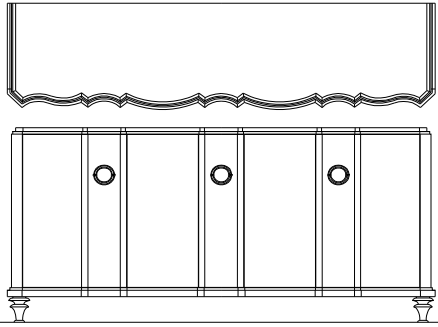

Dining Room	Item No. Description	Dimension in inches		
		W	H	D

13075
Sun Mirror
41 3/8"   41 3/8"   1 1/2"

Upcharge for Silver Leaf Accents

13068
Credenza
4 Doors
78 1/2"   38"   20 3/8"

Upcharge for Silver Leaf Top
Upcharge for Silver Leaf Accents