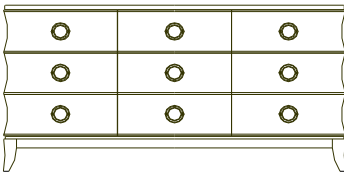

Bedroom	Item No. Description	Dimension in inches		
		W	H	D
	13000 Night Stand 2 Drawers Upcharge for Silver Leaf legs/base	32"	28"	18"
	13003 Night Stand 3 Drawers Upcharge for Silver Leaf Top Upcharge for Silver Leaf legs/base Upcharge for Marble Top	23 5/8"	25 5/8"	18 1/2"
	13002 Night Stand 3 Drawers Upcharge for Silver Leaf Top Upcharge for Silver Leaf legs/base Upcharge for Marble Top	28 3/8"	25 1/4"	18 5/8"
	13004 Night Stand 3 Drawers Upcharge for Silver Leaf Top Upcharge for Silver Leaf legs/base Upcharge for Marble Top	36 1/4"	30"	18 3/4"
	13060 Oval Night Stand 1 Drawer w/ Swarovski Handle 13060/M Upcharge for Marble Top	30	26 3/8	22

Bedroom	Item No. Description	Dimension in inches		
		W	H	D

13008
Six Drawer Dresser

61 1/8" 36 1/4" 18 3/4"

Upcharge for Silver Leaf Top
Upcharge for Silver Leaf legs/base

Upcharge for Marble Top

13032
9 Drawer Dresser

72 1/8" 37 3/8" 19"

Upcharge for Silver Leaf Top
Upcharge for Silver Leaf legs/base

Upcharge for Marble Top

13034
Single Dresser
6 Drawers

48" 37 3/8" 19 3/8"

Upcharge for Silver Leaf Top
Upcharge for Silver Leaf legs/base
Upcharge for Marble Top