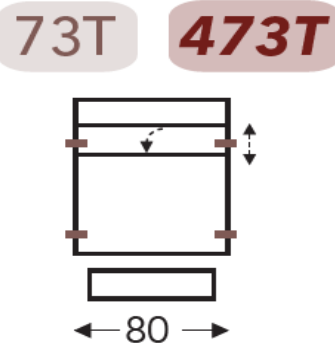

MOTORIZED SEATS

Manual headrest

Electric headrest

PRICING EFFECTIVE 01.01.2023

REVISED 08.15.2024