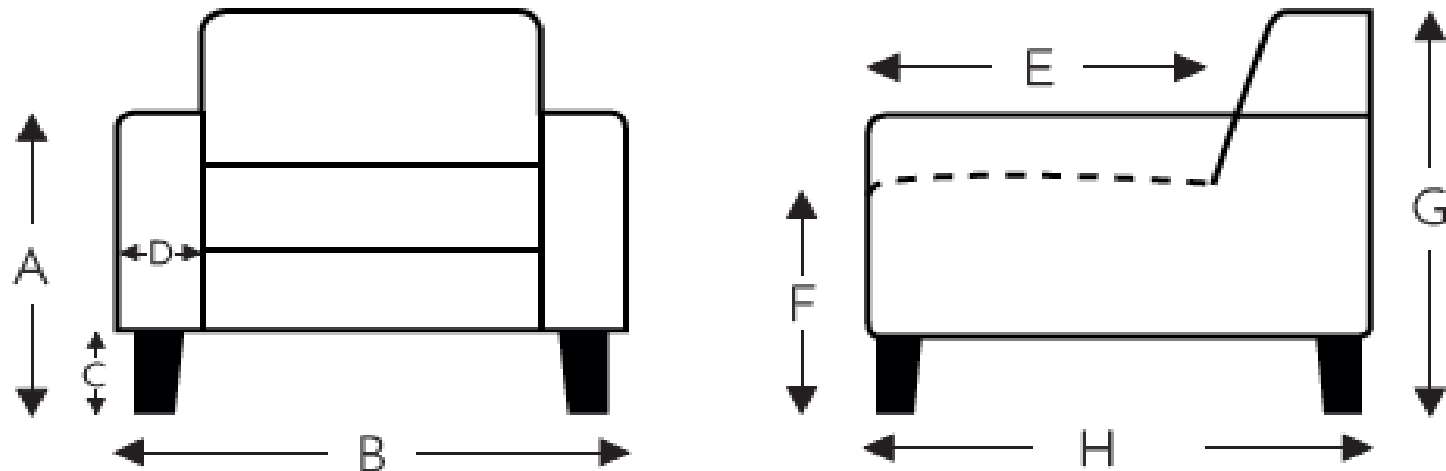

Lumbar cushion 3
90 x 25 x 15cm

BCL 4

Lumbar cushion 4
110 x 25 x 15cm

JEAN MARIE

PRODUCT INFORMATION

DIMENSIONS IN CM

(Tolerance on dimensions $\pm 3\%$)

- A. Arm height: 53 cm
- B. Width : variable per elements
- C. Feet height: 4 cm
- D. Arm width: 25 cm
- E. Seat dept: 64 cm
- F. Seat height: 46 cm
- G. Back height: 88 cm
- H. Dept: 110 cm

PRICING EFFECTIVE 01.01.2023

REVISED 08.15.2024

JEAN MARIE

ELEMENT
 SH: 18 1/8"
 SD: 25 1/4"
 AH: 20 7/8"

W:	133 7/8"	137 3/4"	98 1/2"	96 1/2"
H:	34 5/8"	34 5/8"	34 5/8"	34 5/8"
D:	72 7/8"	74 7/8"	43 3/8"	43 3/8"