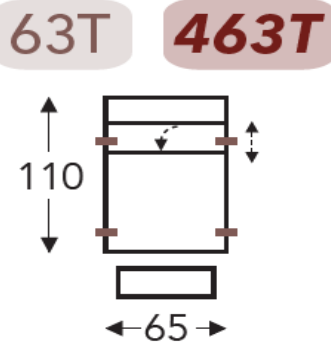

MOTORIZED SEATS

Manual headrest

Electric headrest

PRICING EFFECTIVE 01.01.2023

REVISED 08.15.2024