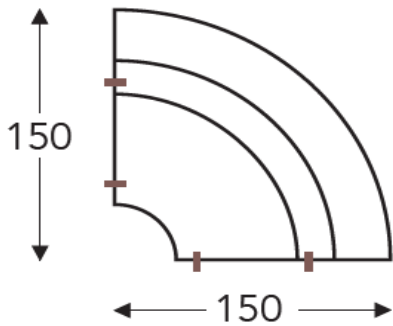

PRODUCT INFORMATION

DIMENSIONS IN CM

CHAISE

Manual headrest

Electric headrest

CORNER

PRICING EFFECTIVE 01.01.2023

REVISED 08.15.2024

JEAN MARIE

PRODUCT INFORMATION

DIMENSIONS IN CM

CURVED CORNER

40C

41C

42C

OTTOMAN

Lumbar cushion 3
90 x 25 x 15cm

BCL 4

Lumbar cushion 4
110 x 25 x 15cm

JEAN MARIE

PRODUCT INFORMATION

DIMENSIONS IN CM

(Tolerance on dimensions $\pm 3\%$)

- A. Arm height: 53 cm
- B. Width : variable per elements
- C. Feet height: 4 cm
- D. Arm width: 25 cm
- E. Seat dept: 64 cm
- F. Seat height: 46 cm
- G. Back height: 88 cm
- H. Dept: 110 cm