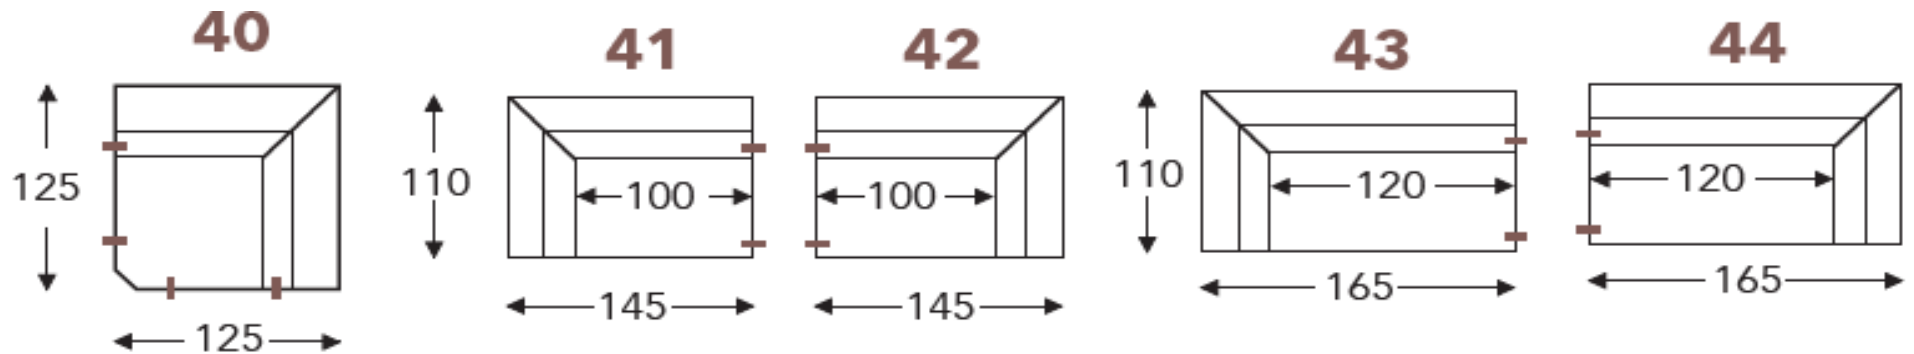

PRODUCT INFORMATION

DIMENSIONS IN CM

CHAISE

Manual headrest

Electric headrest

CORNER

PRICING EFFECTIVE 01.01.2023

REVISED 08.15.2024

JEAN MARIE

PRODUCT INFORMATION

DIMENSIONS IN CM

CURVED CORNER

40C

41C

42C

OTTOMAN

Lumbar cushion 3
90 x 25 x 15cm

BCL 4

Lumbar cushion 4
110 x 25 x 15cm

JEAN MARIE

PRODUCT INFORMATION

DIMENSIONS IN CM

(Tolerance on dimensions $\pm 3\%$)

- A. Arm height: 53 cm
- B. Width : variable per elements
- C. Feet height: 4 cm
- D. Arm width: 25 cm
- E. Seat dept: 64 cm
- F. Seat height: 46 cm
- G. Back height: 88 cm
- H. Dept: 110 cm