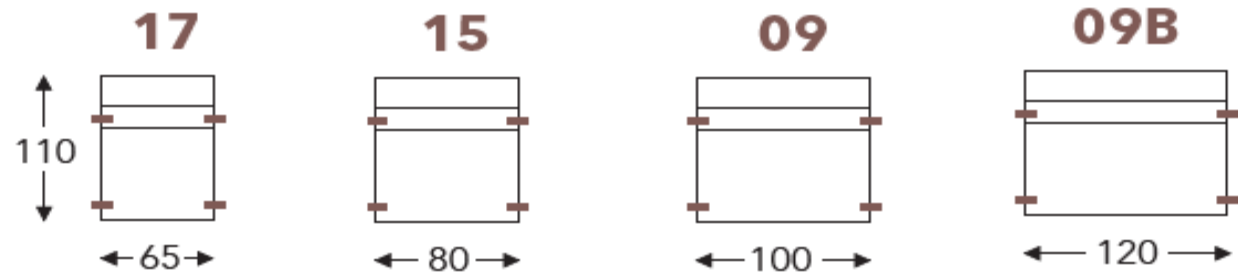

FIXED SEATS