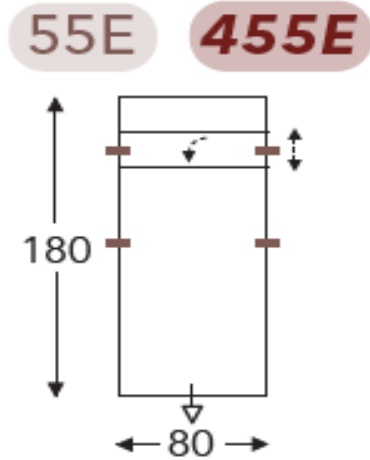

JEAN MARIE

PRODUCT INFORMATION

DIMENSIONS IN CM

CHAISE

Manual headrest

Electric headrest