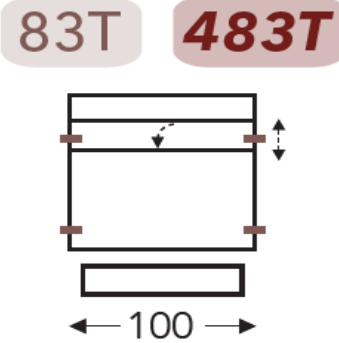

MOTORIZED SEATS

Manual headrest

Electric headrest

PRICING EFFECTIVE 01.01.2023

REVISED 08.15.2024