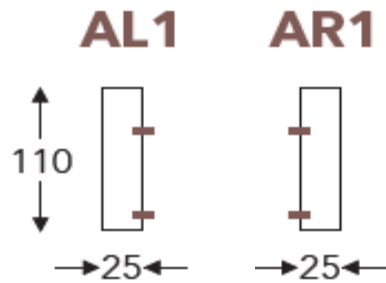

JEAN MARIE

PRODUCT INFORMATION

DIMENSIONS IN CM

ARMS