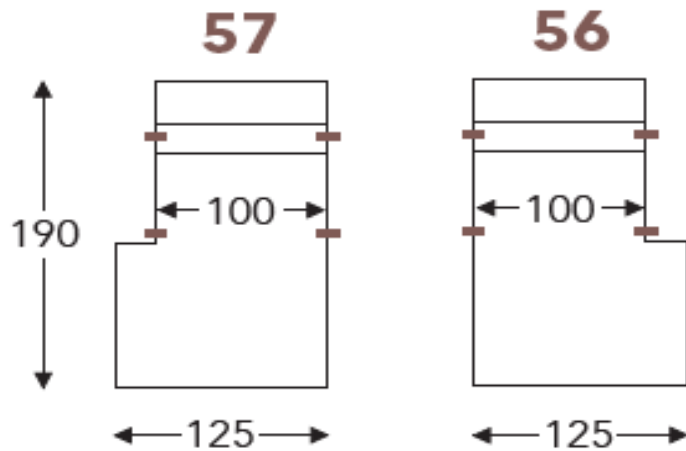

JEAN MARIE

PRODUCT INFORMATION

DIMENSIONS IN CM

CHAISE

Manual headrest

Electric headrest