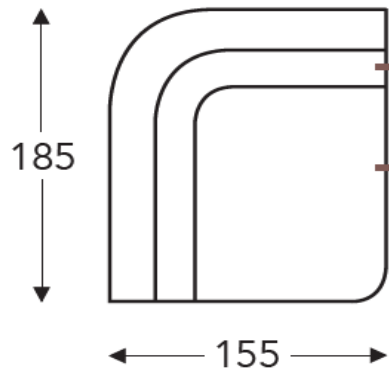

JEAN MARIE

PRODUCT INFORMATION

DIMENSIONS IN CM

CURVED CORNER

40C

41C

42C

OTTOMAN

90

Pouf

LUMBAR PILLOWS

BCL 1

Lumbar cushion 1
55 x 25 x 15cm

BCL 2

Lumbar cushion 2
70 x 25 x 15cm

BCL 3

Lumbar cushion 3
90 x 25 x 15cm

BCL 4

Lumbar cushion 4
110 x 25 x 15cm

JEAN MARIE

PRODUCT INFORMATION

DIMENSIONS IN CM

(Tolerance on dimensions $\pm 3\%$)

- A. Arm height: 53 cm
- B. Width : variable per elements
- C. Feet height: 4 cm
- D. Arm width: 25 cm
- E. Seat dept: 64 cm
- F. Seat height: 46 cm
- G. Back height: 88 cm
- H. Dept: 110 cm

PRICING EFFECTIVE 01.01.2023

REVISED 08.15.2024

JEAN MARIE

ELEMENT
 SH: 18 1/8"
 SD: 25 1/4"
 AH: 20 7/8"

W:	133 7/8"	137 3/4"	98 1/2"	96 1/2"
H:	34 5/8"	34 5/8"	34 5/8"	34 5/8"
D:	72 7/8"	74 7/8"	43 3/8"	43 3/8"