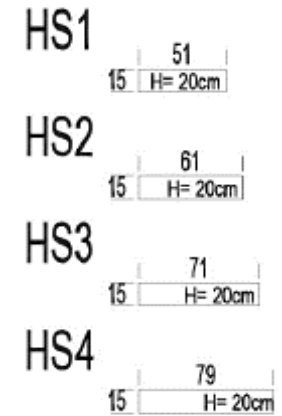

W401XX

W429XX

W477XX

KRIS

PRODUCT INFORMATION

DIMENSIONS IN CM

ARMS

FIXED SEATS

KRIS

PRODUCT INFORMATION

DIMENSIONS IN CM

CORNER

EXTENDER CORNER

LUMBAR PILLOWS

HEAD SUPPORT

KRIS

PRODUCT INFORMATION

DIMENSIONS IN CM

KRIS

ELEMENT SH: 18 1/8" SD: 21 5/8"						
	W: 6 5/8"	6 5/8"	25 1/4"	29 1/8"	33"	36 1/4"
	H: 25 1/4"	25 1/4"	33"	33"	33"	33"
	D: 39 3/8"	39 3/8"	39 3/8"	39 3/8"	39 3/8"	39 3/8"

KRIS

	H= 45cm	H= 45cm	H= 45cm	H= 45cm	H= 45cm	H= 45cm	H= 45cm
W:	21 1/4"	25 1/4"	29 1/8"	32 1/4"	36 1/4"	41 3/8"	45 1/4"
H:	17 3/4"	17 3/4"	17 3/4"	17 3/4"	17 3/4"	17 3/4"	17 3/4"

Article Code	RUG1	RUG2	RUG3	RUG4	RUG5	RUG6	RUG7
Description	Back Cushion 1	Back Cushion 2	Back Cushion 3	Back Cushion 4	Back Cushion 5	Back Cushion 6	Back Cushion 7