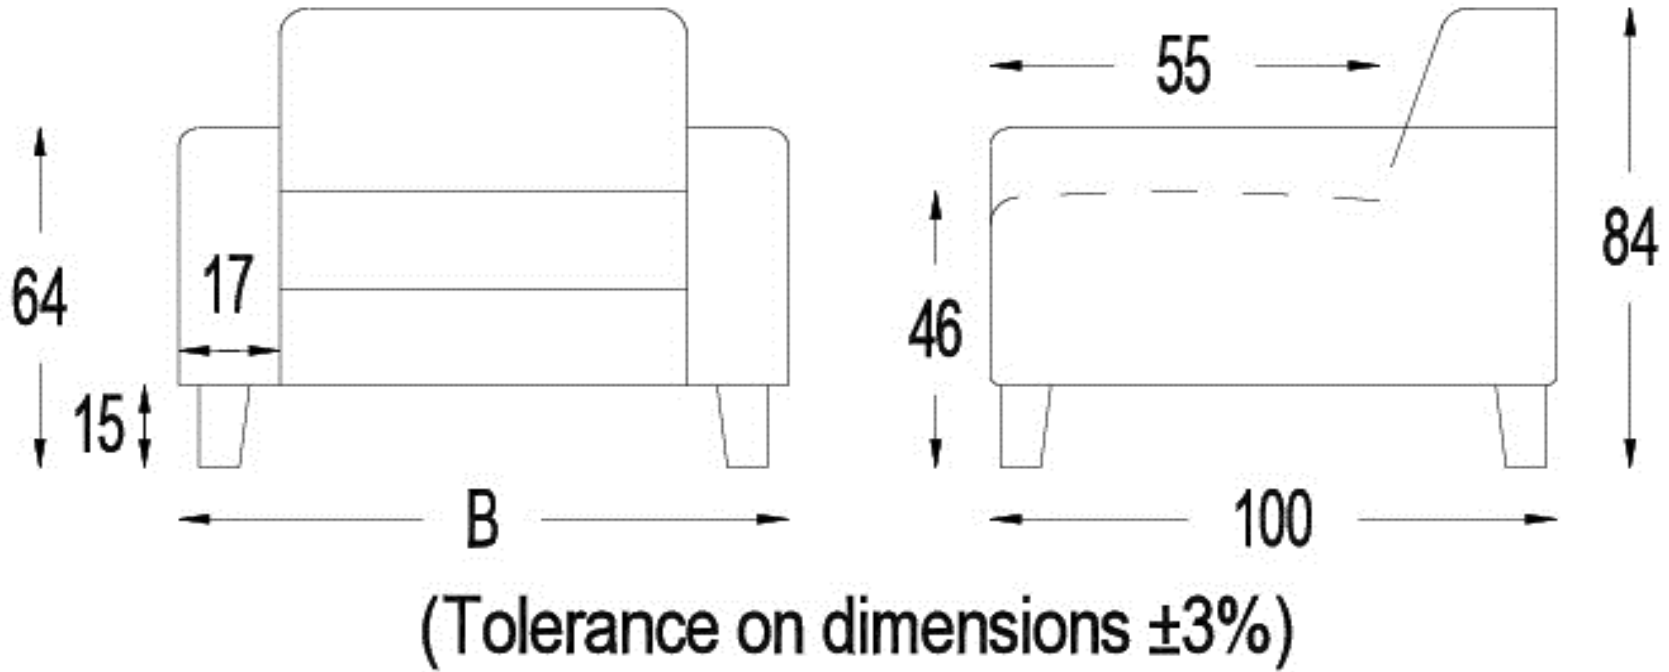

KRIS

PRODUCT INFORMATION

DIMENSIONS IN CM

CORNER

EXTENDER CORNER

LUMBAR PILLOWS

HEAD SUPPORT

KRIS

PRODUCT INFORMATION

DIMENSIONS IN CM

KRIS

ELEMENT SH: 18 1/8" SD: 21 5/8"						
	W: 6 5/8"	6 5/8"	25 1/4"	29 1/8"	33"	36 1/4"
	H: 25 1/4"	25 1/4"	33"	33"	33"	33"
	D: 39 3/8"	39 3/8"	39 3/8"	39 3/8"	39 3/8"	39 3/8"