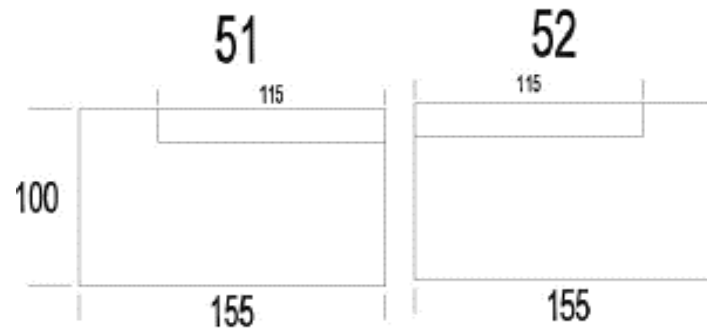

BUMPER ENDS