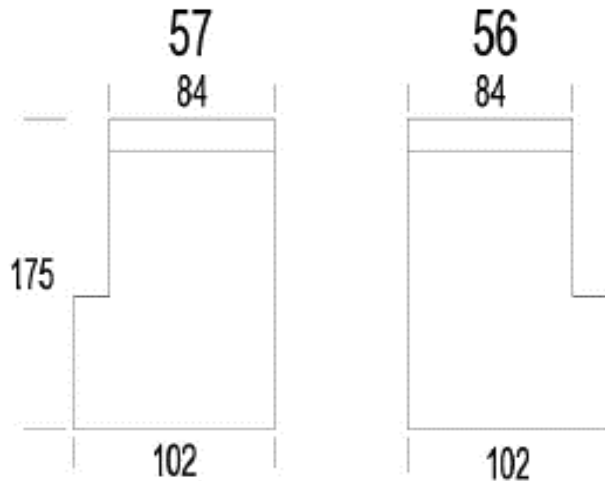

W401XX

W429XX

W477XX

KRIS

PRODUCT INFORMATION

DIMENSIONS IN CM

ARMS

FIXED SEATS

KRIS

PRODUCT INFORMATION

DIMENSIONS IN CM

ARMS

MOTORIZED SEATS

CHAISE

BUMPER ENDS

OTTOMAN

PRODUCT INFORMATION

DIMENSIONS IN CM

KRIS

ELEMENT SH: 18 1/8" SD: 21 5/8"						
	W: 6 5/8"	6 5/8"	25 1/4"	29 1/8"	33"	36 1/4"
	H: 25 1/4"	25 1/4"	33"	33"	33"	33"
	D: 39 3/8"	39 3/8"	39 3/8"	39 3/8"	39 3/8"	39 3/8"