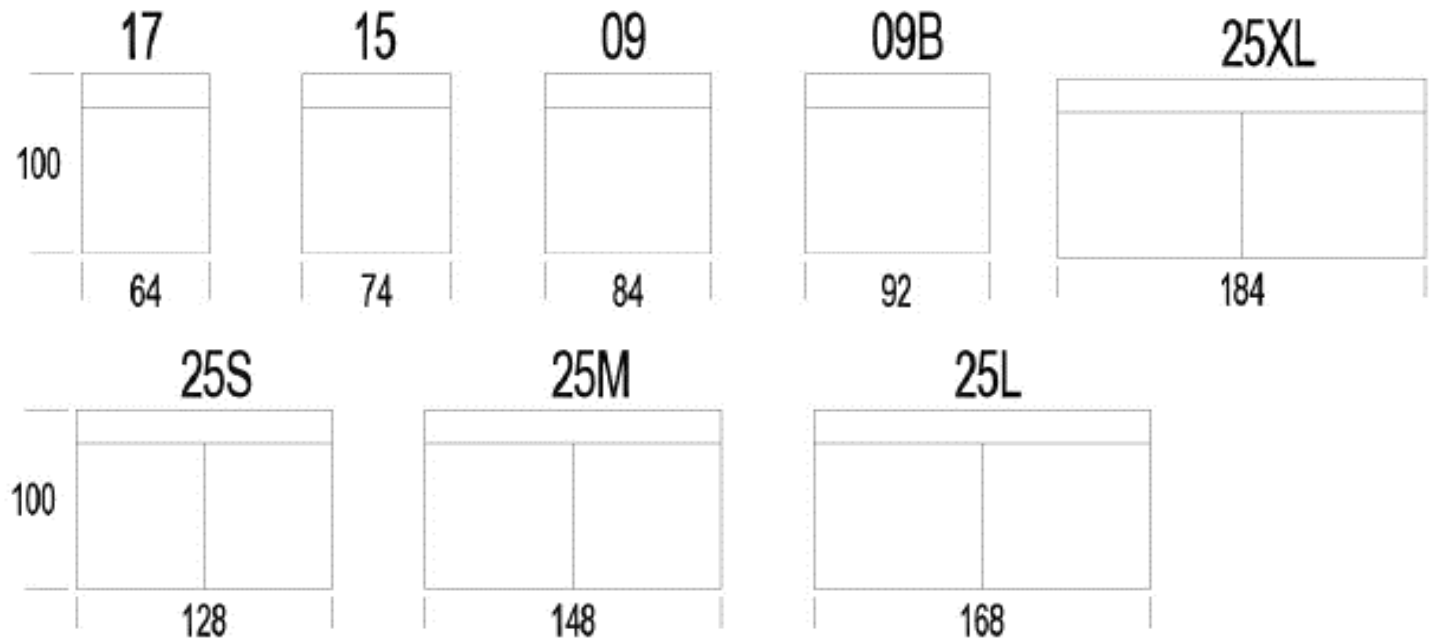

W401XX

W429XX

W477XX

KRIS

PRODUCT INFORMATION

DIMENSIONS IN CM

ARMS

FIXED SEATS

PRODUCT INFORMATION

DIMENSIONS IN CM

KRIS

ELEMENT SH: 18 1/8" SD: 21 5/8"						
	W: 6 5/8"	6 5/8"	25 1/4"	29 1/8"	33"	36 1/4"
	H: 25 1/4"	25 1/4"	33"	33"	33"	33"
	D: 39 3/8"	39 3/8"	39 3/8"	39 3/8"	39 3/8"	39 3/8"