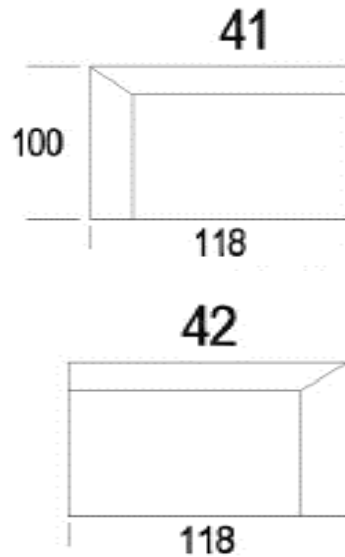

W401XX

W429XX

W477XX

KRIS

PRODUCT INFORMATION

DIMENSIONS IN CM

ARMS

FIXED SEATS

KRIS

PRODUCT INFORMATION

DIMENSIONS IN CM

CORNER

EXTENDER CORNER

LUMBAR PILLOWS

HEAD SUPPORT

KRIS

PRODUCT INFORMATION

DIMENSIONS IN CM

KRIS

ELEMENT SH: 18 1/8" SD: 21 5/8"						
	W: 6 5/8"	6 5/8"	25 1/4"	29 1/8"	33"	36 1/4"
	H: 25 1/4"	25 1/4"	33"	33"	33"	33"
	D: 39 3/8"	39 3/8"	39 3/8"	39 3/8"	39 3/8"	39 3/8"

KRIS

ELEMENT SH: 18 1/8" SD: 21 5/8"						
	W: 6 5/8"	6 5/8"	50 3/8"	58 1/4"	66 1/8"	72 1/2"
	H: 25 1/4"	25 1/4"	33"	33"	33"	33"
	D: 39 3/8"	39 3/8"	39 3/8"	39 3/8"	39 3/8"	39 3/8"

Article Code	AL1	AR1	25S	25M	25L	25XL
Description	Left Armrest	Right Armrest	Small Armless 2 Seater	Medium Armless 2 Seater Sat	Large Armless 2 Seater	Extra Large Armless 2 Seater