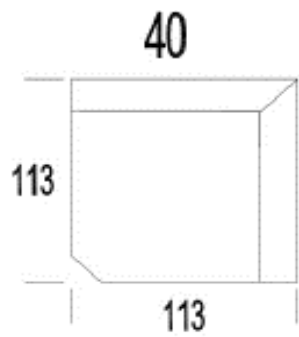

W401XX

W429XX

W477XX

KRIS

PRODUCT INFORMATION

DIMENSIONS IN CM

ARMS

FIXED SEATS

KRIS

PRODUCT INFORMATION

DIMENSIONS IN CM

ARMS

MOTORIZED SEATS

CHAISE

BUMPER ENDS

OTTOMAN

KRIS

PRODUCT INFORMATION

DIMENSIONS IN CM

CORNER

EXTENDER CORNER

LUMBAR PILLOWS

HEAD SUPPORT

KRIS

PRODUCT INFORMATION

DIMENSIONS IN CM

KRIS

ELEMENT SH: 18 1/8" SD: 21 5/8"						
	W: 6 5/8"	6 5/8"	25 1/4"	29 1/8"	33"	36 1/4"
	H: 25 1/4"	25 1/4"	33"	33"	33"	33"
	D: 39 3/8"	39 3/8"	39 3/8"	39 3/8"	39 3/8"	39 3/8"