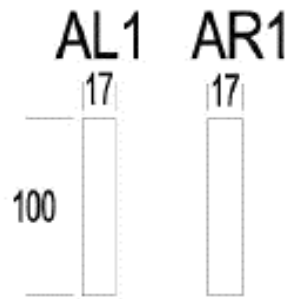

KRIS

PRODUCT INFORMATION

DIMENSIONS IN CM

ARMS