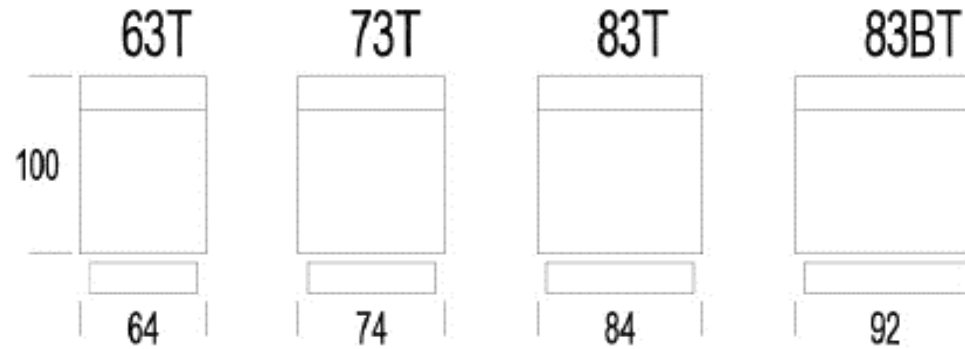

W401XX

W429XX

W477XX

KRIS

PRODUCT INFORMATION

DIMENSIONS IN CM

ARMS

FIXED SEATS

KRIS

PRODUCT INFORMATION

DIMENSIONS IN CM

ARMS

MOTORIZED SEATS

CHAISE

BUMPER ENDS

OTTOMAN

PRODUCT INFORMATION

DIMENSIONS IN CM

KRIS

ELEMENT SH: 18 1/8" SD: 21 5/8"						
	W: 6 5/8"	6 5/8"	25 1/4"	29 1/8"	33"	36 1/4"
	H: 25 1/4"	25 1/4"	33"	33"	33"	33"
	D: 39 3/8"	39 3/8"	39 3/8"	39 3/8"	39 3/8"	39 3/8"