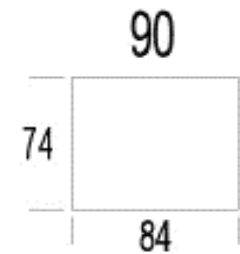

KRIS

PRODUCT INFORMATION

DIMENSIONS IN CM

ARMS

MOTORIZED SEATS

CHAISE

BUMPER ENDS

OTTOMAN