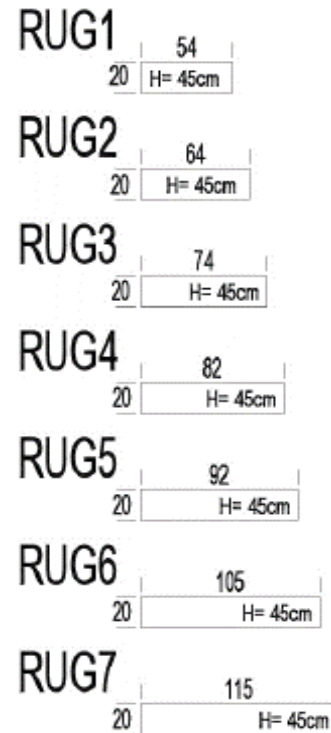

FEET (FOR ITEMS 54 & 90):		CODE:	PRICE:
STANDARD OPTIONS	STRAIGHT WOODEN FRAME (6"H)	HTSL7	-
	STRAIGHT WOODEN SINGLE FEET (6"H)	HTP3-150	-
	METAL SLEIGH LEG IN MATTE BLACK (6")	SL3-150-ZW	-
UPCHARGE OPTIONS	METAL SLEIGH LEG IN RAL COLOR (6")	SL3-150-RAL	PER FOOT

KRIS

PRODUCT INFORMATION

DIMENSIONS IN CM

CORNER

EXTENDER CORNER

LUMBAR PILLOWS

HEAD SUPPORT

KRIS

PRODUCT INFORMATION

DIMENSIONS IN CM

KRIS

ELEMENT SH: 18 1/8" SD: 21 5/8"						
	W: 6 5/8"	6 5/8"	25 1/4"	29 1/8"	33"	36 1/4"
	H: 25 1/4"	25 1/4"	33"	33"	33"	33"
	D: 39 3/8"	39 3/8"	39 3/8"	39 3/8"	39 3/8"	39 3/8"

KRIS

	H= 45cm	H= 45cm	H= 45cm	H= 45cm	H= 45cm	H= 45cm	H= 45cm
W:	21 1/4"	25 1/4"	29 1/8"	32 1/4"	36 1/4"	41 3/8"	45 1/4"
H:	17 3/4"	17 3/4"	17 3/4"	17 3/4"	17 3/4"	17 3/4"	17 3/4"

Article Code	RUG1	RUG2	RUG3	RUG4	RUG5	RUG6	RUG7
Description	Back Cushion 1	Back Cushion 2	Back Cushion 3	Back Cushion 4	Back Cushion 5	Back Cushion 6	Back Cushion 7