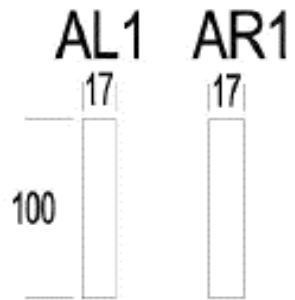

W401XX

W429XX

W477XX

KRIS

PRODUCT INFORMATION

DIMENSIONS IN CM

ARMS

FIXED SEATS

PRODUCT INFORMATION

DIMENSIONS IN CM

KRIS

ELEMENT SH: 18 1/8" SD: 21 5/8"						
	W: 6 5/8"	6 5/8"	25 1/4"	29 1/8"	33"	36 1/4"
	H: 25 1/4"	25 1/4"	33"	33"	33"	33"
	D: 39 3/8"	39 3/8"	39 3/8"	39 3/8"	39 3/8"	39 3/8"