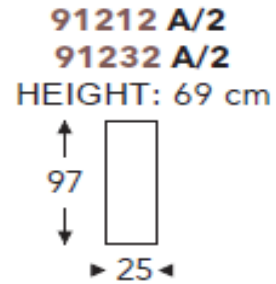

Two leg heights:

h-15 cm; (HF1, MF1, MF3); seat height approx. 46 cm
h-18 cm; (HF2, MF2, MF4); seat height approx. 49 cm

SIDE PANELS: UPHOLSTERED SIDES AT UPCHARGE

9191 LEFT SIDE UPHOL

9193 RIGHT SIDE UPHOL

LOGAN

PRODUCT INFORMATION

DIMENSIONS IN CM

ARMS

ELEMENTS

ATTENTION: ALL MEASUREMENTS ARE WITHOUT ARMS

LOGAN

PRODUCT INFORMATION

DIMENSIONS IN CM

ELEMENTS

ATTENTION: ALL MEASUREMENTS ARE WITHOUT ARMS

1500

1501

1503

1502

2000

DIMENSIONS IN CM

HEADREST & OTTOMANS

908065

910065

909765

90231 57 x 15 x 23 cm
9023180 77 x 15 x 23 cm

LOGAN

PRODUCT INFORMATION