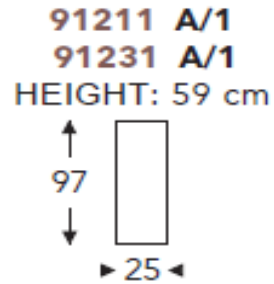

Two leg heights:

h-15 cm; (HF1, MF1, MF3); seat height approx. 46 cm
h-18 cm; (HF2, MF2, MF4); seat height approx. 49 cm

SIDE PANELS: UPHOLSTERED SIDES AT UPCHARGE

9191 LEFT SIDE UPHOL

9193 RIGHT SIDE UPHOL

LOGAN

PRODUCT INFORMATION

DIMENSIONS IN CM

ARMS

ELEMENTS

ATTENTION: ALL MEASUREMENTS ARE WITHOUT ARMS

LOGAN

PRODUCT INFORMATION

DIMENSIONS IN CM

ELEMENTS

ATTENTION: ALL MEASUREMENTS ARE WITHOUT ARMS

1500

1501

1503

1502

2000

DIMENSIONS IN CM

HEADREST & OTTOMANS

908065

910065

909765

90231 57 x 15 x 23 cm
9023180 77 x 15 x 23 cm

LOGAN

PRODUCT INFORMATION