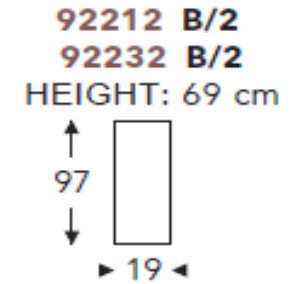

Two leg heights:

h-15 cm; (HF1, MF1, MF3); seat height approx. 46 cm
h-18 cm; (HF2, MF2, MF4); seat height approx. 49 cm

SIDE PANELS: UPHOLSTERED SIDES AT UPCHARGE

9191 LEFT SIDE UPHOL

9193 RIGHT SIDE UPHOL

LOGAN

PRODUCT INFORMATION

DIMENSIONS IN CM

ARMS

ELEMENTS

ATTENTION: ALL MEASUREMENTS ARE WITHOUT ARMS

LOGAN

PRODUCT INFORMATION

DIMENSIONS IN CM

ELEMENTS

ATTENTION: ALL MEASUREMENTS ARE WITHOUT ARMS

1500

1501

1503

1502

2000

DIMENSIONS IN CM

HEADREST & OTTOMANS

908065

910065

909765

90231 57 x 15 x 23 cm
9023180 77 x 15 x 23 cm

LOGAN

PRODUCT INFORMATION