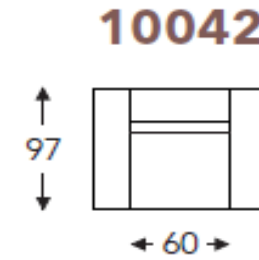

Two leg heights:

h-15 cm; (HF1, MF1, MF3); seat height approx. 46 cm
h-18 cm; (HF2, MF2, MF4); seat height approx. 49 cm

SIDE PANELS: UPHOLSTERED SIDES AT UPCHARGE

9191 LEFT SIDE UPHOL

9193 RIGHT SIDE UPHOL

LOGAN

PRODUCT INFORMATION

DIMENSIONS IN CM

ARMS

ELEMENTS

ATTENTION: ALL MEASUREMENTS ARE WITHOUT ARMS

LOGAN

PRODUCT INFORMATION

DIMENSIONS IN CM

ELEMENTS

ATTENTION: ALL MEASUREMENTS ARE WITHOUT ARMS

1500

1501

1503

1502

2000

DIMENSIONS IN CM

(Tolerance on dimensions +/- 3%)

- B. Width: variable per element
- C. Feet Height: 15/18 cm
- E. Seat Depth: 62 cm
- F. Seat Height: 46/49 cm
- G. Back Height: 87/90 cm
- H. Depth: 97 cm