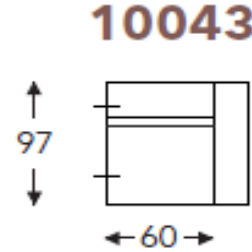

Two leg heights:

h-15 cm; (HF1, MF1, MF3); seat height approx. 46 cm
h-18 cm; (HF2, MF2, MF4); seat height approx. 49 cm

SIDE PANELS: UPHOLSTERED SIDES AT UPCHARGE

9191 LEFT SIDE UPHOL

9193 RIGHT SIDE UPHOL

LOGAN

PRODUCT INFORMATION

DIMENSIONS IN CM

ARMS

ELEMENTS

ATTENTION: ALL MEASUREMENTS ARE WITHOUT ARMS

LOGAN

PRODUCT INFORMATION

DIMENSIONS IN CM

ELEMENTS

ATTENTION: ALL MEASUREMENTS ARE WITHOUT ARMS

1500

1501

1503

1502

2000