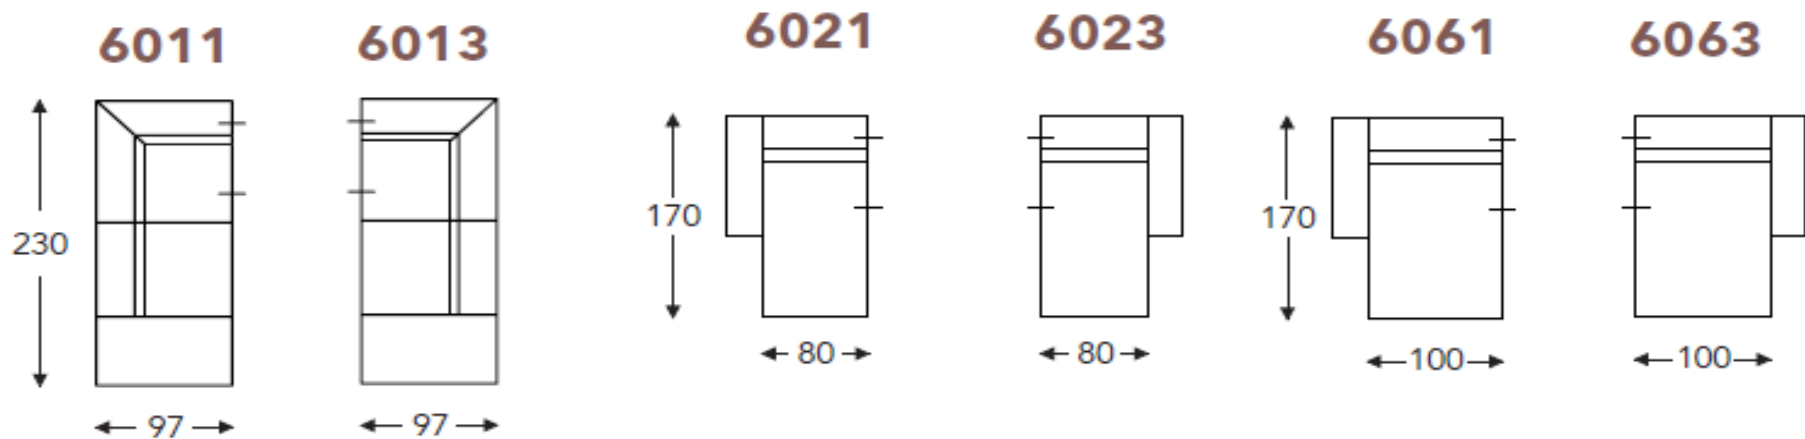

PRODUCT INFORMATION

DIMENSIONS IN CM

CORNER

ATTENTION: 6031 & 6033 MEASUREMENTS ARE WITHOUT ARMS

CHAISES

ATTENTION: 6021/6023 & 6061/6063 MEASUREMENTS ARE WITHOUT ARMS

LOGAN

PRODUCT INFORMATION

DIMENSIONS IN CM

HEADREST & OTTOMANS

908065

910065

909765

90231 57 x 15 x 23 cm
9023180 77 x 15 x 23 cm

LOGAN

PRODUCT INFORMATION

DIMENSIONS IN CM

(Tolerance on dimensions +/- 3%)

- B. Width: variable per element
- C. Feet Height: 15/18 cm
- E. Seat Depth: 62 cm
- F. Seat Height: 46/49 cm
- G. Back Height: 87/90 cm
- H. Depth: 97 cm