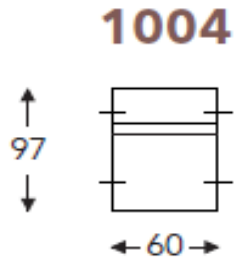

Two leg heights:

h-15 cm; (HF1, MF1, MF3); seat height approx. 46 cm
h-18 cm; (HF2, MF2, MF4); seat height approx. 49 cm

SIDE PANELS: UPHOLSTERED SIDES AT UPCHARGE

9191 LEFT SIDE UPHOL

9193 RIGHT SIDE UPHOL

LOGAN

PRODUCT INFORMATION

DIMENSIONS IN CM

ARMS

ELEMENTS

ATTENTION: ALL MEASUREMENTS ARE WITHOUT ARMS

LOGAN

PRODUCT INFORMATION

DIMENSIONS IN CM

ELEMENTS

ATTENTION: ALL MEASUREMENTS ARE WITHOUT ARMS

1500

1501

1503

1502

2000