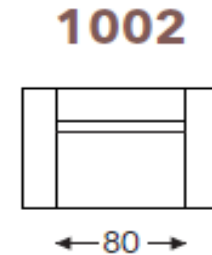

Two leg heights:

h-15 cm; (HF1, MF1, MF3); seat height approx. 46 cm
h-18 cm; (HF2, MF2, MF4); seat height approx. 49 cm

SIDE PANELS: UPHOLSTERED SIDES AT UPCHARGE

9191 LEFT SIDE UPHOL

9193 RIGHT SIDE UPHOL

LOGAN

PRODUCT INFORMATION

DIMENSIONS IN CM

ARMS

ELEMENTS

ATTENTION: ALL MEASUREMENTS ARE WITHOUT ARMS

LOGAN

PRODUCT INFORMATION

DIMENSIONS IN CM

ELEMENTS

ATTENTION: ALL MEASUREMENTS ARE WITHOUT ARMS

1500

1501

1503

1502

2000