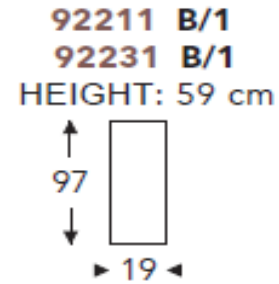

Two leg heights:

h-15 cm; (HF1, MF1, MF3); seat height approx. 46 cm
h-18 cm; (HF2, MF2, MF4); seat height approx. 49 cm

SIDE PANELS: UPHOLSTERED SIDES AT UPCHARGE

9191 LEFT SIDE UPHOL

9193 RIGHT SIDE UPHOL

LOGAN

PRODUCT INFORMATION

DIMENSIONS IN CM

ARMS

ELEMENTS

ATTENTION: ALL MEASUREMENTS ARE WITHOUT ARMS

LOGAN

PRODUCT INFORMATION

DIMENSIONS IN CM

ELEMENTS

ATTENTION: ALL MEASUREMENTS ARE WITHOUT ARMS

1500

1501

1503

1502

2000

DIMENSIONS IN CM

HEADREST & OTTOMANS

908065

910065

909765

90231 57 x 15 x 23 cm
9023180 77 x 15 x 23 cm

LOGAN

PRODUCT INFORMATION