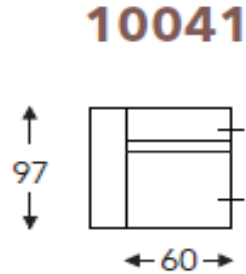

Two leg heights:

h-15 cm; (HF1, MF1, MF3); seat height approx. 46 cm
h-18 cm; (HF2, MF2, MF4); seat height approx. 49 cm

SIDE PANELS: UPHOLSTERED SIDES AT UPCHARGE

9191 LEFT SIDE UPHOL

9193 RIGHT SIDE UPHOL

LOGAN

PRODUCT INFORMATION

DIMENSIONS IN CM

ARMS

ELEMENTS

ATTENTION: ALL MEASUREMENTS ARE WITHOUT ARMS

LOGAN

PRODUCT INFORMATION

DIMENSIONS IN CM

ELEMENTS

ATTENTION: ALL MEASUREMENTS ARE WITHOUT ARMS

1500

1501

1503

1502

2000