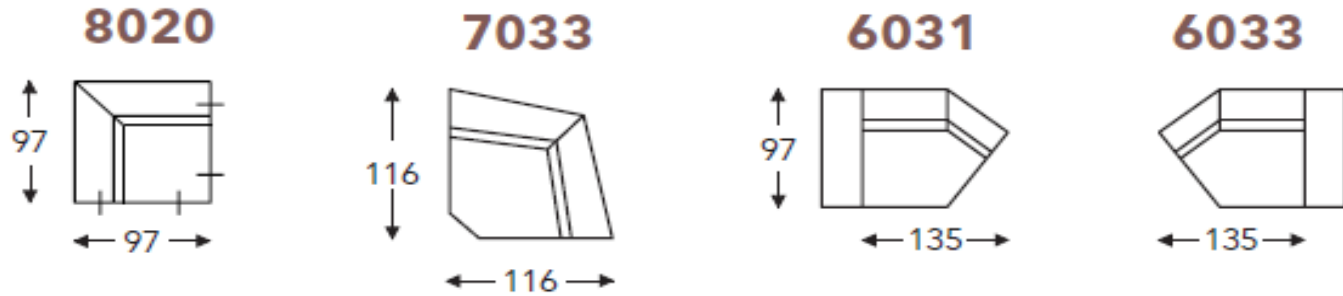

DIMENSIONS IN CM

ELEMENTS

ATTENTION: ALL MEASUREMENTS ARE WITHOUT ARMS

1500

1501

1503

1502

2000

PRODUCT INFORMATION

DIMENSIONS IN CM

CORNER

ATTENTION: 6031 & 6033 MEASUREMENTS ARE WITHOUT ARMS

CHAISES

ATTENTION: 6021/6023 & 6061/6063 MEASUREMENTS ARE WITHOUT ARMS

LOGAN

PRODUCT INFORMATION