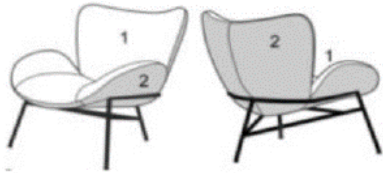

# MELLOW

## PRODUCT INFORMATION

FRAME: COATED STEEL

OPTION: MELLOW (COMPLETE LEATHER or FABRIC) = STANDARD

MELLOW 8 (FABRIC/LEATHER: TWO TONED) =

ADD UPCHARGE TO LEATHER PRICE

WHITE IS FABRIC = #1 POSITION  
GREY IS LEATHER = #2 POSITION

MELLOW 10 (LEATHER/FABRIC: TWO TONED) =

ADD UPCHARGE TO LEATHER PRICE

WHITE IS FABRIC = #1 POSITION  
GREY IS LEATHER = #2 POSITION

MELLOW 7 (LEATHER/LEATHER OR FABRIC/FABRIC: TWO TONED) =

ADD UPCHARGE TO LEATHER OR FABRIC PRICE