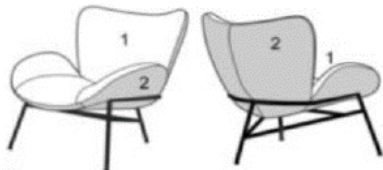

## PRODUCT INFORMATION

FRAME: COATED STEEL

OPTION: MELLOW (COMPLETE LEATHER or FABRIC) = STANDARD

MELLOW 8 (FABRIC/LEATHER: TWO TONED) =

ADD UPCHARGE TO LEATHER PRICE

WHITE IS FABRIC = #1 POSITION  
GREY IS LEATHER = #2 POSITION

MELLOW 10 (LEATHER/FABRIC: TWO TONED) =

ADD UPCHARGE TO LEATHER PRICE

WHITE IS FABRIC = #1 POSITION  
GREY IS LEATHER = #2 POSITION

MELLOW 7 (LEATHER/LEATHER OR FABRIC/FABRIC: TWO TONED) =

ADD UPCHARGE TO LEATHER OR FABRIC PRICE

LEATHER/LEATHER: ONLY POSSIBLE W/ LEATHER IN SAME GRADE  
FABRIC/FABRIC: PRICE IN HIGHEST FABRIC GRADE

WHITE IS FIRST LEATHER OR FABRIC = #1 POSITION  
GREY IS SECOND LEATHER OR FABRIC = #2 POSITION

PRICING EFFECTIVE 01.01.2023