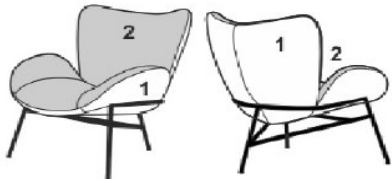

## PRODUCT INFORMATION

FRAME: COATED STEEL

OPTION: MELLOW (COMPLETE LEATHER or FABRIC) = STANDARD

MELLOW 8 (FABRIC/LEATHER: TWO TONED) =

ADD UPCHARGE TO LEATHER PRICE

WHITE IS FABRIC = #1 POSITION  
GREY IS LEATHER = #2 POSITION

MELLOW 10 (LEATHER/FABRIC: TWO TONED) =

ADD UPCHARGE TO LEATHER PRICE

WHITE IS FABRIC = #1 POSITION  
GREY IS LEATHER = #2 POSITION

MELLOW 7 (LEATHER/LEATHER OR FABRIC/FABRIC: TWO TONED) =

ADD UPCHARGE TO LEATHER OR FABRIC PRICE

LEATHER/LEATHER: ONLY POSSIBLE W/ LEATHER IN SAME GRADE  
FABRIC/FABRIC: PRICE IN HIGHEST FABRIC GRADE

WHITE IS FIRST LEATHER OR FABRIC = #1 POSITION  
GREY IS SECOND LEATHER OR FABRIC = #2 POSITION

PRICING EFFECTIVE 01.01.2023