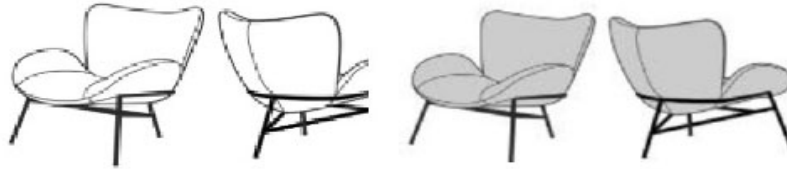

MELLOW

MOOME COLLECTION

MELLOW

PRODUCT INFORMATION

FRAME: COATED STEEL

OPTION: MELLOW (COMPLETE LEATHER or FABRIC) = STANDARD

MELLOW 8 (FABRIC/LEATHER: TWO TONED) =

ADD UPCHARGE TO LEATHER PRICE

WHITE IS FABRIC = #1 POSITION
GREY IS LEATHER = #2 POSITION

MELLOW 10 (LEATHER/FABRIC: TWO TONED) =

ADD UPCHARGE TO LEATHER PRICE

WHITE IS FABRIC = #1 POSITION
GREY IS LEATHER = #2 POSITION

MELLOW 7 (LEATHER/LEATHER OR FABRIC/FABRIC: TWO TONED) =

ADD UPCHARGE TO LEATHER OR FABRIC PRICE

LEATHER/LEATHER: ONLY POSSIBLE W/ LEATHER IN SAME GRADE
FABRIC/FABRIC: PRICE IN HIGHEST FABRIC GRADE

WHITE IS FIRST LEATHER OR FABRIC = #1 POSITION
GREY IS SECOND LEATHER OR FABRIC = #2 POSITION