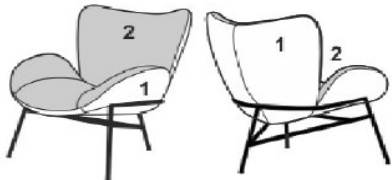

MELLOW

MOOME COLLECTION

MELLOW

PRODUCT INFORMATION

FRAME: COATED STEEL

OPTION: MELLOW (COMPLETE LEATHER or FABRIC) = STANDARD

MELLOW 8 (FABRIC/LEATHER: TWO TONED) =

ADD UPCHARGE TO LEATHER PRICE

WHITE IS FABRIC = #1 POSITION
GREY IS LEATHER = #2 POSITION

MELLOW 10 (LEATHER/FABRIC: TWO TONED) =

ADD UPCHARGE TO LEATHER PRICE

WHITE IS FABRIC = #1 POSITION
GREY IS LEATHER = #2 POSITION

MELLOW 7 (LEATHER/LEATHER OR FABRIC/FABRIC: TWO TONED) =

ADD UPCHARGE TO LEATHER OR FABRIC PRICE

LEATHER/LEATHER: ONLY POSSIBLE W/ LEATHER IN SAME GRADE
FABRIC/FABRIC: PRICE IN HIGHEST FABRIC GRADE

WHITE IS FIRST LEATHER OR FABRIC = #1 POSITION
GREY IS SECOND LEATHER OR FABRIC = #2 POSITION