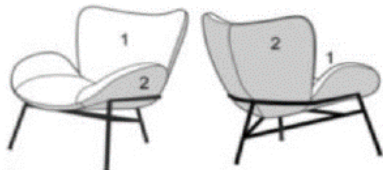

WHITE IS FABRIC = #1 POSITION
GREY IS LEATHER = #2 POSITION

MELLOW 10 (LEATHER/FABRIC: TWO TONED) =

ADD UPCHARGE TO LEATHER PRICE

WHITE IS FABRIC = #1 POSITION
GREY IS LEATHER = #2 POSITION

MELLOW 7 (LEATHER/LEATHER OR FABRIC/FABRIC: TWO TONED) =

ADD UPCHARGE TO LEATHER OR FABRIC PRICE

LEATHER/LEATHER: ONLY POSSIBLE W/ LEATHER IN SAME GRADE
FABRIC/FABRIC: PRICE IN HIGHEST FABRIC GRADE

WHITE IS FIRST LEATHER OR FABRIC = #1 POSITION
GREY IS SECOND LEATHER OR FABRIC = #2 POSITION

MELLOW

PRODUCT INFORMATION

FINISH NOTES:

NOT AVAILABLE IN FABRICS:

ST0206XX, ST02004XX, ST0207XX,
ST0502XX

DIMENSIONS IN CM

15

Height : 89cm

15 1 Seater

MELLOW

H: 35"

D: 35"

W:

35

Article Code	15
Description	Armless Chair

COM Yardage	2.65
-------------	------