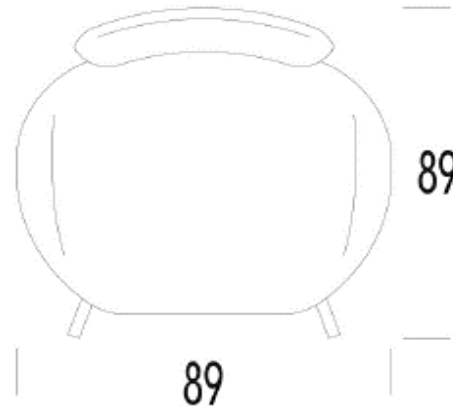

ADD UPCHARGE TO LEATHER OR FABRIC PRICE

LEATHER/LEATHER: ONLY POSSIBLE W/ LEATHER IN SAME GRADE
FABRIC/FABRIC: PRICE IN HIGHEST FABRIC GRADE

WHITE IS FIRST LEATHER OR FABRIC = #1 POSITION
GREY IS SECOND LEATHER OR FABRIC = #2 POSITION

MELLOW

PRODUCT INFORMATION

FINISH NOTES:

NOT AVAILABLE IN FABRICS:

ST0206XX, ST02004XX, ST0207XX,
ST0502XX

DIMENSIONS IN CM

15

Height : 89cm

15 1 Seater

MELLOW

H: 35"

D: 35"

W:

35

Article Code	15
Description	Armless Chair

COM Yardage	2.65
-------------	------