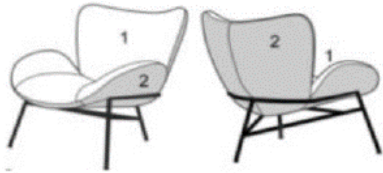

MELLOW

MOOME COLLECTION

MELLOW

PRODUCT INFORMATION

FRAME: COATED STEEL

OPTION: MELLOW (COMPLETE LEATHER or FABRIC) = STANDARD

MELLOW 8 (FABRIC/LEATHER: TWO TONED) =

ADD UPCHARGE TO LEATHER PRICE

WHITE IS FABRIC = #1 POSITION
GREY IS LEATHER = #2 POSITION

MELLOW 10 (LEATHER/FABRIC: TWO TONED) =

ADD UPCHARGE TO LEATHER PRICE

WHITE IS FABRIC = #1 POSITION
GREY IS LEATHER = #2 POSITION

MELLOW 7 (LEATHER/LEATHER OR FABRIC/FABRIC: TWO TONED) =

ADD UPCHARGE TO LEATHER OR FABRIC PRICE

LEATHER/LEATHER: ONLY POSSIBLE W/ LEATHER IN SAME GRADE
FABRIC/FABRIC: PRICE IN HIGHEST FABRIC GRADE

WHITE IS FIRST LEATHER OR FABRIC = #1 POSITION
GREY IS SECOND LEATHER OR FABRIC = #2 POSITION