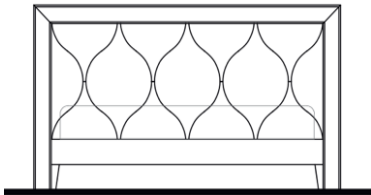

BEDS	Description		Dimensions in Inches			INFO SHEET
	Item No.	Finish	W	H	D	

TULIP Queen Size Bed

Upholstered Headboard

Headboard Trim& Accent /Bedframe / Feet in Wood

73 1/2"   43 1/2"   82 1/2"

FABRIC

TULI-599/W/F	Walnut			0
TULI-599/O/F	Oak			0

LEATHER

TULI-599/W/L	Walnut			0
TULI-599/O/L	Oak			0

TULIP King Size Bed

Upholstered Headboard

Headboard Trim& Accent /Bedframe / Feet in Wood

89 1/2"   43 1/2"   82 1/2"

FABRIC

TULI-600/W/F	Walnut			0
TULI-600/O/F	Oak			0

LEATHER

TULI-600/W/L	Walnut			0
TULI-600/O/L	Oak			0

TULIP California King Size Bed

Upholstered Headboard

Headboard Trim& Accent /Bedframe / Feet in Wood

85 1/2"   43 1/2"   87"

FABRIC

TULI-601/W/F	Walnut			0
TULI-601/O/F	Oak			0

LEATHER

TULI-601/W/L	Walnut			0
TULI-601/O/L	Oak			0