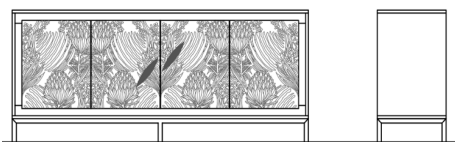

TROPICANA Sideboard
Wood Legs & Metal Hardware
4x Doors, Interior Drawer & Shelves

79 1/8"   35 1/2"   21 5/8"

TEXTURED DOOR FRONTS

TROP-250/W	Walnut	0
TROP-250/O	Oak	0
TROP-250/PW	Pyramid Walnut	0

DEDUCT	To Remove 1x Interior Drawer	0