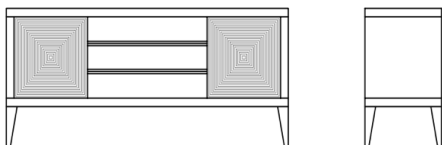

TEXTURED DOORS

RAJA-250/W	Walnut	0
RAJA-250/O	Oak	0
RAJA-250/PW	Pyramid Walnut	0

STANDARD: MATTE 5% SHEEN
HIGH GLOSS ONLY AVAILABLE ON CERTAIN FINISHES; CHECK WITH OFFICE