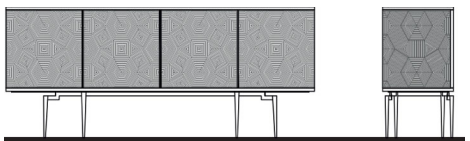

MOBI-250/W	Walnut	0
MOBI-250/O	Oak	0

TEXTURED FRONT

MONDRIAN Sideboard

Glass Top & Lacquer Case
Metal Legs & Hardware
4x Doors & 2x Interior Drawers

75" 33 1/2" 20"

MOND-250/L	Lacquer	0
MOND-250/W	Walnut	0
MOND-250/O	Oak	0
MOND-250/PW	Pyramid Walnut	0