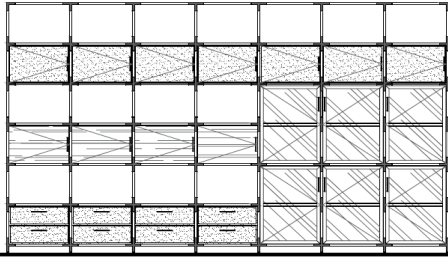

LIBRARY	Description		Dimensions in Inches			INFO SHEET
	Item No.	Finish	W	H	D	

SWISS Library - Composition #1

Metal Accents (Black Metal - #8 Gunmetal or HG Stainless Steel #4) & LED Lighting
10x Glass Doors, 7x Leather Front Doors, 8 Faux Leather (Como Only) Front Drawers, 15 Open Cavities

160 5/8"   98"   16 1/2"

SWISS-510/W	Walnut	0
SWISS-510/O	Oak	0