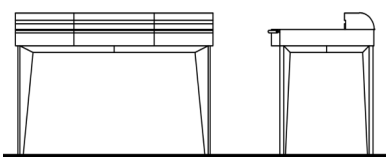

TEXTURED SIDES

CASTLE Desk

Metal Legs, Lacquer Accents, Upholstered Leather Top Pad (Only Mobi Leathers - No Mastrotto)
Top Storage Compartment & Wire Management
2x Drawers

51" 34" 29 1/2"

CAST-500/W	Walnut	0
CAST-500/O	Oak	0
CAST-500/PW	Pyramid Walnut	0