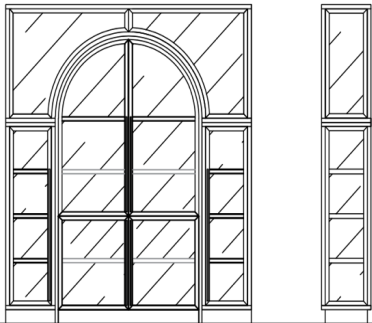

BOLOGNA Cabinet
Metal Accents
6x Doors & LED Lighting
78"   90 1/2"   15 1/2"

BOLO-400/W	Walnut	0
BOLO-400/O	Oak	0