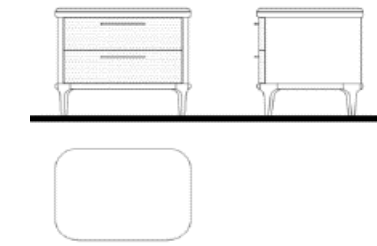

PERA Nightstand 2x Drawers with Faux Leather Upholstered Fronts (Limited Faux Options) Sides/Back in Lacquer w/ Wood Feet		25 1/2"	23 1/2"	20"	

PERA-650/W	Marble Top w/ Walnut	0
PERA-650/O	Marble Top w/ Oak	0

PERA-651/W	Matte Lacquered Top w/ Walnut	0
PERA-651/O	Matte Lacquered Top w/ Oak	0

ALEXANDER BLACK OR OLIVE AVANGARDE ARE THE ONLY MARBLE OPTIONS