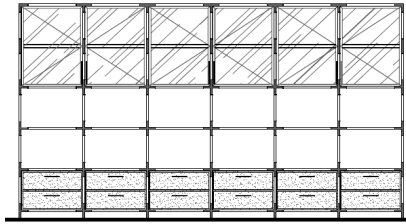

SWISS Library - Composition #2

Metal Accents (Black Metal - #8 Gunmetal or HG Stainless Steel #4) & LED Lighting
6x Glass Doors, 12 Faux Leather (Como Only) Front Drawers, 12 Open Cavities

137 3/4"   81 7/8"   16 1/2"

SWISS-511/W	Walnut	0
SWISS-511/O	Oak	0

SWISS LIBRARY - MODULE COMPONENTS