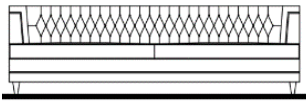

LEATHER

BOST-916/W/L	Walnut	0
BOST-916/O/L	Oak	0