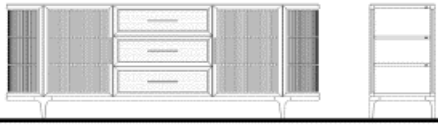

PERA-250/W	Marble Top w/ Walnut	0
PERA-250/O	Marble Top w/ Oak	0

PERA-251/W	Matte Lacquered Top w/ Walnut	0
PERA-251/O	Matte Lacquered Top w/ Oak	0

ALEXANDER BLACK OR OLIVE AVANGARDE ARE THE ONLY MARBLE OPTIONS

PERA Sideboard
Solid Wood
2x Doors & 2x Interior Shelves

59 1/2"   36 1/2"   18"