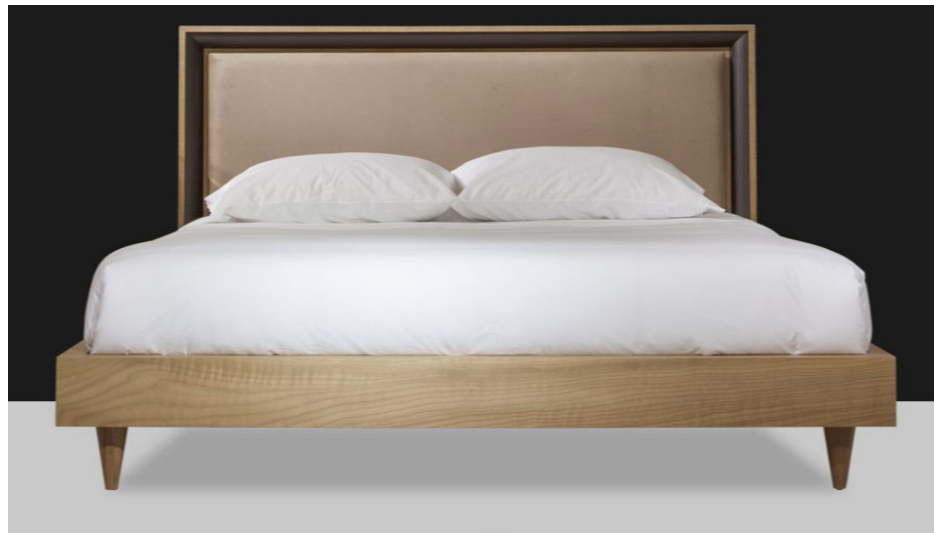

BEDS	Description		Dimensions in Inches			INFO SHEET
	Item No.	Finish	W	H	D	

OSLO Queen Size Bed

Upholstered Headboard

Headboard Trim in Wood/Lacquer w/ Bedframe /Feet in Wood

65" 43 1/2" 84 1/2"

FABRIC

OSLO-599/W/F	Walnut	0
OSLO-599/O/F	Oak	0
OSLO-599/PW/F	Pyramid Walnut	0