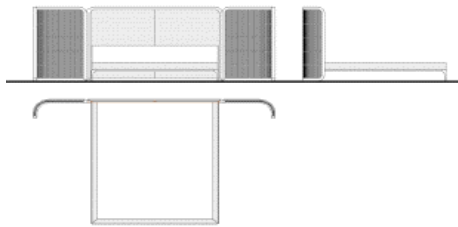

77" 43 1/2" 88 1/2"

FABRIC

OSLO-601/W/F	Walnut	0
OSLO-601/O/F	Oak	0
OSLO-601/PW/F	Pyramid Walnut	0

LEATHER

OSLO-601/W/L	Walnut	0
OSLO-601/O/L	Oak	0
OSLO-601/PW/L	Pyramid Walnut	0

BEDS	Description		Dimensions in Inches			INFO SHEET
	Item No.	Finish	W	H	D	