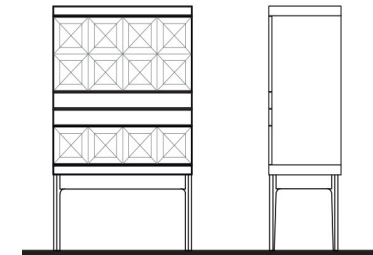

REFLECT Cabinet

Lacquer Fronts, Metal Hardware
Wooden Case & Legs
2x Doors & 3x Drawers

36"   59"   18 1/2"

REFL-400/W	Walnut	0
REFL-400/O	Oak	0