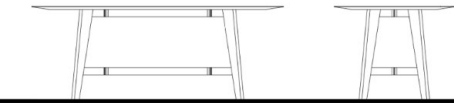

VIVIEN Dining Table

Ceramic or Wood Top w/ Wood Base

86 5/8"   30"   41 3/8"

VIVI-200/W	Ceramic Top w/ Walnut Base	0
VIVI-200/O	Ceramic Top w/ Oak Base	0