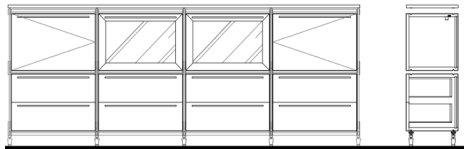

MOBIBEES Sideboard

Marble Top & Aluminum Hardware (RAL color options)
2x Doors, 2x Drop- Lids & 8x Drawers

96 1/2"   36 5/8"   13 3/4"

MOBI-250/W	Walnut	0
MOBI-250/O	Oak	0