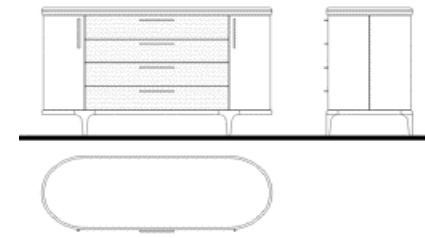

PERA Dresser 2x Doors & 4x Drawers with Faux Leather Upholstered Fronts (Limited Faux Options) Sides/Back in Lacquer w/ Wood Feet		55"	36 1/2"	20 1/2"	

PERA-700/W	Marble Top w/ Walnut	0
PERA-700/O	Marble Top w/ Oak	0

PERA-701/W	Matte Lacquered Top w/ Walnut	0
PERA-701/O	Matte Lacquered Top w/ Oak	0

ALEXANDER BLACK OR OLIVE AVANGARDE ARE THE ONLY MARBLE OPTIONS