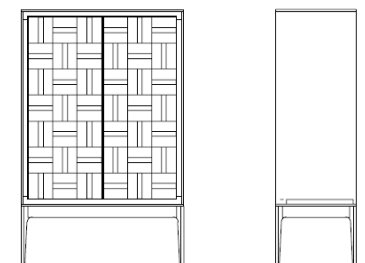

KENTE Cabinet

Fabric Pattern in Ultrasuede (Switch Fabric) Colors w/ Metal Legs & Hardware
2x Doors, Interior Glass Shelves, Pull Out Tray

39 3/8"   61 7/8"   19 5/8"

KENT-400/W	Walnut	0
KENT-400/O	Oak	0