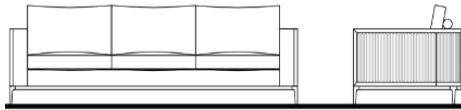

SOFAS & SECTIONALS	Description		Dimensions in Inches			INFO SHEET
	Item No.	Finish	W	H	D	

MANHATTAN 3 Seater Sofa

Slatted Panel/ Frame (Black Slats)
Wood Legs

101"   31 1/2"   38"

FABRIC			
MANH-910/W/F1	Fabric w/ Fabric Back & Walnut Legs		0
MANH-910/W/F2	Fabric w/ Walnut Back & Legs		0
MANH-910/O/F1	Fabric w/ Fabric Back & Oak Legs		0
MANH-910/O/F2	Fabric w/ Oak Back & Legs		0
MANH-910/PW/F	Fabric w/ Pyramid Walnut Back		0

LEATHER			
MANH-910/W/L1	Leather w/ Leather Back & Walnut Legs		0
MANH-910/W/L2	Leather w/ Walnut Back & Legs		0
MANH-910/O/L1	Leather w/ Leather Back & Oak Legs		0
MANH-910/O/L2	Leather w/ Oak Back & Legs		0
MANH-910/PW/L	Leather w/ Pyramid Walnut Back		0