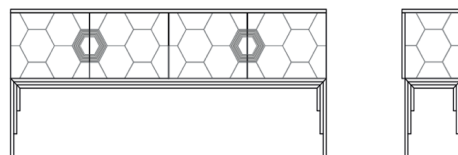

SEVILLA Sideboard
Metal Legs & Hardware
4x Doors w/ Interior Shelves

81 7/8"   35 1/2"   15 3/4"

TEXTURED CASE/TOP

SEVI-250/W	Walnut	0
SEVI-250/PW	Pyramid Walnut	0