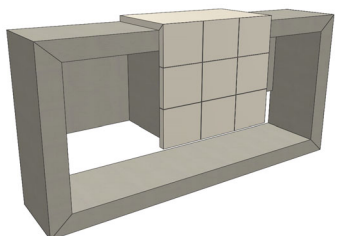

OCTANE Console (1CON3GV130OC)

Oak Structure

51 1/4"   35"   13 3/4"

1 vol. / 0,437 m3 / 78 Kg

FINISH OPTIONS

OCTAN-300/1	Oak or Walnut Drawers	
OCTAN-300/2	Lacquer Drawers	
OCTAN-300/3	Gold/ Silver/ Champagne Leaf Drawers	

UPCHARGE	Lacquer Structure