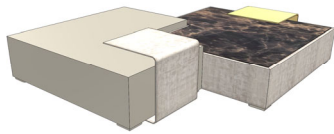

COFFEE TABLES & END TABLES

Description		Dimesions in Inches		
Item No.	Finish	W	H	D

4 vol. / 0.701 m3 / 176 Kg

GATSBY Nesting Tables
 Upholstered Coffee Table w/ Marble Top
 Plain Lacquer Structure
 Upholstered End Table
 Metal End Table