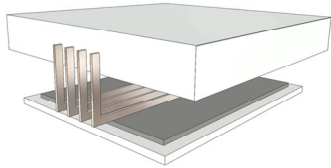

1 vol. / 0.568 m3 / 83 kg

MADRID Coffee Table (1MESACENQUAMI) 2x Drawers Polished Stainless Steel Accents		41 3/4"	15 3/4"	39 3/8"

FINISH OPTIONS	
MADR-100/7	All Lacquer
UPCHARGE	Polished Plated Stainless Steel- Gold, Copper, Nickel Noir