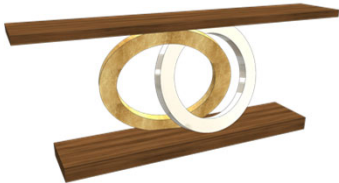

REBECCA Console (1CONTMM150RC)

59"   32 3/4"   13"

REBE-100	Top & Base in HG Lacquer w/ Rings in Matte Lacquer

1 vol. / 0.566 m3 / 40 kg

1 vol. / 0,566m3 / 52 kg

TURIN Console (1CONTMM190TM)

Lacquer Pedestals

74 7/8"   32 1/4"   13"