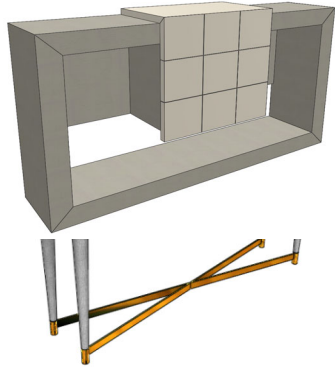

CONSOLES	Description		Dimensions in Inches		
	Item No.	Finish	W	H	D

MADISON Console (1CON2GV140MS)

2x Drawers
Lacquer Top & Metal Accents

55 1/8"   32 1/4"   13 3/4"

2 vol. / 0,401 m3 / 52 Kg

EUCALYPTUS PLAIN STAIN OR LACQUER

MADI-3008/1	Stainless Steel	
MADI-3008/2	Polished Plated Stainless Steel- Gold, Copper, Nickel Noir	
MADI-3008/3	Brass	

EUCALYPTUS FRISE OR NATURAL ROSEWOOD

MADI-3008/4	Stainless Steel	
MADI-3008/5	Polished Plated Stainless Steel- Gold, Copper, Nickel Noir	
MADI-3008/6	Brass	

OAK OR WALNUT (5% or 30% SHEEN)

MADI-3008/7	Stainless Steel	
MADI-3008/8	Polished Plated Stainless Steel- Gold, Copper, Nickel Noir	
MADI-3008/9	Brass	

RECONSTITUTED EBONY, OAK FUME, OR RECONSTITUTED ROSEWOOD

MADI-3008/10	Stainless Steel	
MADI-3008/11	Polished Plated Stainless Steel- Gold, Copper, Nickel Noir	
MADI-3008/12	Brass	

NATURAL EBONY

MADI-3008/13	Stainless Steel	
MADI-3008/14	Polished Plated Stainless Steel- Gold, Copper, Nickel Noir	
MADI-3008/15	Brass	

UPCHARGE	Marble Top