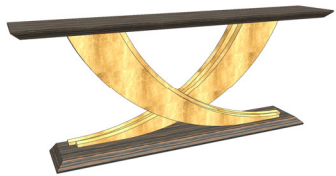

TOP & BASE FINISH OPTIONS

TURI-100/1	All Lacquer
TURI-100/2	Eucalyptus Frise or Natural Rosewood
TURI-100/4	Natural Ebony
TURI-100/5	Reconstituted Ebony, Oak Fume or Reconstituted Rosewood
TURI-100/6	Oak or Walnut (5% or 30% Sheen)
TURI-100/7	Eucalyptus Plain Stain