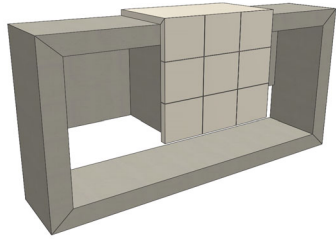

CONSOLES	Description		Dimensions in Inches		
	Item No.	Finish	W	H	D

OCTANE Console (1CON3GV154OC)

Oak Structure

60 5/8"   35"   13 3/4"

FINISH OPTIONS

OCTAN-301/1	Oak or Walnut Drawers
OCTAN-301/2	Lacquer Drawers
OCTAN-301/3	Gold/ Silver/ Champagne Leaf Drawers

1 vol. / 0,539 m3 / 87 Kg

UPCHARGE	Lacquer Structure