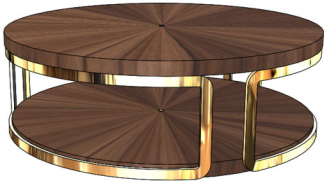

1 vol. / 0.734 m3 / 35 Kg

RIVIERA End Table (1MESAPOREDRV)

Starburst Top w/ Brass Accent

Antique Brass Details

23 5/8" 22 1/2" 23 5/8"

FINISH OPTIONS

RIVI-122/1	Eucalyptus Frise or Natural Rosewood
RIVI-122/3	Reconstituted Ebony, Oak Fume or Reconstituted Rosewood
RIVI-122/4	Natural Ebony
RIVI-122/5	Eucalyptus Stain
RIVI-122/6	Oak or Walnut (5% or 30% Sheen)
RIVI-122/7	All Lacquer

DEDUCT	Stainless Steel Accents