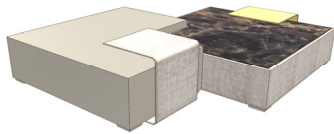

COFFEE TABLES & END TABLES

Description		Dimesions in Inches		
Item No.	Finish	W	H	D

1 vol. / 0.047 m3 / 24 Kg

GATSBY High End Table (1MESSEN100GS)

Upholstered

13 3/4"   15 3/4"   13 3/4"

FINISH OPTIONS

GATS-130/AB	Grade A/B
GATS-130/CD	Grade C/D & COM
GATS-130/E	Grade E/ Mastrotto Leather/ Ultrasuede
GATS-130/SUP	Superior Leather Grade SUP

C.O.M Requirement for 55"W
plain fabric is 1 3/4 yards

4 vol. / 0.701 m3 / 176 Kg

GATSBY Nesting Tables

Upholstered Coffee Table w/ Marble Top

Plain Lacquer Structure

Upholstered End Table

Metal End Table

63"   16"   55 1/8"

FINISH OPTIONS

GATS-123/AB	Grade A/B
GATS-123/CD	Grade C/D & COM
GATS-123/E	Grade E/ Mastrotto Leather/ Ultrasuede
GATS-123/SUP	Superior Leather Grade SUP

DEDUCT   Lacquer Top instead of Marble for Coffee Table

C.O.M Requirement for 55"W
plain fabric is 4 1/2 yards

HANNAH Coffee Table (1MESSEN120HA)

Top & Plinth Always Lacquer

Polished Stainless Steel Accents

48"   15 3/4"   48"

FINISH OPTIONS

HANN-105/1	Eucalyptus Stain
HANN-105/2	Oak (5% or 30% Sheen)
HANN-105/3	Walnut (5% or 30% Sheen)
HANN-105/4	Lacquered
HANN-105/5	Oak Fumé, Reconstituted Ebony, Reconstituted Rosewood
HANN-105/6	Eucalyptus Frise or Natural Rosewood
HANN-105/7	Natural Ebony

METAL OPTIONS

UPCHARGE	Polished Plated Stainless Steel- Gold, Copper, Nickel Noir
UPCHARGE	Brass

UPCHARGE   Standard Marble Top

HEIGHT W/ MARBLE TOP IS 11 7/8"