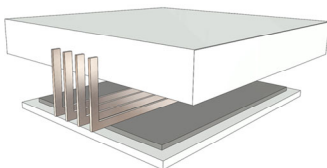

1 vol. / 0.568 m3 / 83 kg

MADRID Coffee Table (1MESACENQUAMI) 2x Drawers Polished Stainless Steel Accents		41 3/4"	15 3/4"	39 3/8"

FINISH OPTIONS		
MADR-100/7	All Lacquer	

UPCHARGE	Polished Plated Stainless Steel- Gold, Copper, Nickel Noir