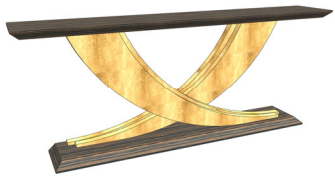

TOP & BASE FINISH OPTIONS

TURI-100/1	All Lacquer
TURI-100/2	Eucalyptus Frise or Natural Rosewood
TURI-100/4	Natural Ebony
TURI-100/5	Reconstituted Ebony, Oak Fume or Reconstituted Rosewood
TURI-100/6	Oak or Walnut (5% or 30% Sheen)
TURI-100/7	Eucalyptus Plain Stain