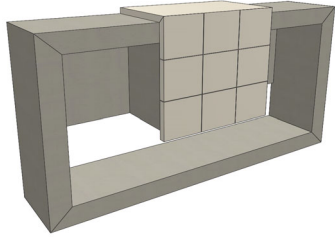

CONSOLES	Description		Dimensions in Inches		
	Item No.	Finish	W	H	D

OCTANE Console (1CON3GV154OC)

Oak Structure

60 5/8"   35"   13 3/4"

FINISH OPTIONS

OCTAN-301/1	Oak or Walnut Drawers
OCTAN-301/2	Lacquer Drawers
OCTAN-301/3	Gold/ Silver/ Champagne Leaf Drawers

1 vol. / 0,539 m3 / 87 Kg

UPCHARGE	Lacquer Structure