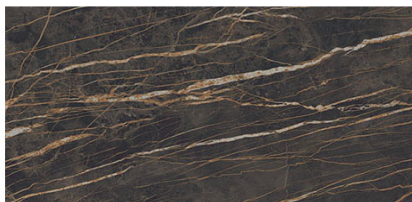

Thunder Nigth

SILK BEIGE

Measure: 2600 x 1200mm

Thickness / Finish: 5.6mm gloss or matte

THUNDER NIGHT

Measure: 3000 x 1000mm

Thickness / Finish: 3.5mm matte

PLEASE NOTE :

- To place ceramics on Extension dining tables please check first with us.
- Measures bigger than mentioned above please check with us.
- Isn't possible to buy these ceramics cut. We need to buy the entire piece even for a coffee table. 'Waste' can be sent back with order
- -Reach out to office for pricing