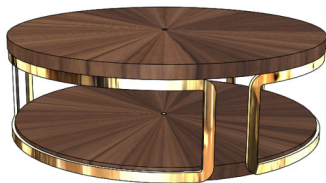

1 vol. / 0.734 m3 / 35 Kg

RIVIERA Round Coffee Table (1MESACENREDRV)

Starburst Top w/ Brass Accent

Antique Brass Details

47 1/4"   16 1/2"   47 1/4"

FINISH OPTIONS

RIVI-121/1	Eucalyptus Frise or Natural Rosewood
RIVI-121/3	Reconstituted Ebony, Oak Fume or Reconstituted Rosewood
RIVI-121/4	Natural Ebony
RIVI-121/5	Eucalyptus Stain
RIVI-121/6	Oak or Walnut (5% or 30% Sheen)
RIVI-121/7	All Lacquer

DEDUCT	Stainless Steel Accents