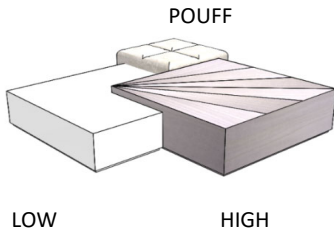

COFFEE TABLES & END TABLES

Description		Dimensions in Inches		
Item No.	Finish	W	H	D

RIVIERA Quantum End Table (1MESAPOTRPQT)

Marble Base
Brushed Brass Accents

10 1/4"   22 1/2"   10 1/4"

1 vol. / 0.063 m3 / 9 Kg

FINISH OPTIONS		
RIVI-123/1	Eucalyptus Frise or Natural Rosewood	
RIVI-123/3	Reconstituted Ebony, Oak Fume or Reconstituted Rosewood	
RIVI-123/4	Natural Ebony	
RIVI-123/5	Eucalyptus Stain	
RIVI-123/6	Oak or Walnut (5% or 30% Sheen)	
RIVI-123/7	All Lacquer	

LOW   HIGH

SERENITY Nest of Tables (1MESCEN150SN)

Low Table in Lacquer (Optional Colors)   39 3/8"   10 5/8"   39 3/8"
High Table in Wood   39 3/8"   12 5/8"   39 3/8"
(Pouff Priced Separately)   23 5/8"   14 1/2"   23 5/8"

FINISH OPTIONS		
SERE-125/1	Oak or Walnut (5% or 30% Sheen)	
SERE-125/2	Natural Ebony	
SERE-125/3	Reconstituted Ebony, Oak Fume or Reconstituted Rosewood	
SERE-125/4	Eucalyptus Frise or Natural Rosewood	
SERE-125/5	Eucalyptus Stain	
SERE-125/6	All Lacquer	

SMALLER VERSION AVAILABLE AT SAME PRICE:

LOW TABLE:
31 1/2" X 10 5/8" X 31 1/2"
HIGH TABLE:
31 1/2" X 12 5/8" X 31 1/2"
UPHOLSTERED POUFF:
19 5/8" X 14 1/2" X 19 5/8"

SERENITY Upholstered Pouff for Nest of Tables (1BANESCPPELLSN)

23 5/8"   14 1/2"   23 5/8"

FINISH OPTIONS		
SERE-116/AB	Faux Leather & Fabric Grade A/B	
SERE-116/CD	Fabric Grade C/D & COM	
SERE-116/E	Grade E/ Mastrotto Leather/ Ultrasuede	
SERE-116/SUP	Superior Leather Grade SUP	

C.O.M Requirement for 55"W plain fabric is 2 yards