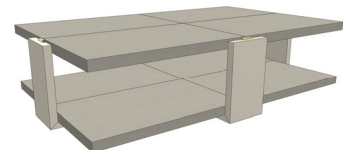

SLIDING Coffee Table (1MESCENRECSL)

Lacquer Legs

53 1/2"   14 1/2"   33 7/8"

1 vol. / 0,579 m3 / 63 kg

FINISH OPTIONS FOR TOP & BASE		
SLIDIN-813/1	Eucalyptus Frise or Natural Rosewood	
SLIDIN-813/3	Reconstituted Ebony, Oak Fume or Reconstituted Rosewood	
SLIDIN-813/4	Natural Ebony	
SLIDIN-813/5	Eucalyptus Stain	
SLIDIN-813/6	Oak (5% or 30% Sheen)	
SLIDIN-813/7	Walnut (5% or 30% Sheen)	
SLIDIN-813/8	All Lacquer