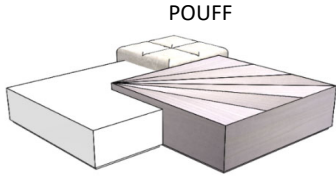

COFFEE TABLES & END TABLES

Description		Dimesions in Inches		
Item No.	Finish	W	H	D

LOW HIGH
SMALLER VERSION AVAILABLE AT SAME PRICE

LOW TABLE:
31 1/2" X 10 5/8" X 31 1/2"

HIGH TABLE:
31 1/2" X 12 5/8" X 31 1/2"