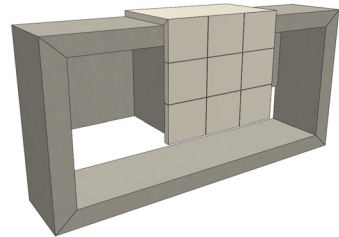

OCTANE Console (1CON3GV130OC)

Oak Structure

51 1/4"   35"   13 3/4"

FINISH OPTIONS

OCTAN-300/1	Oak or Walnut Drawers	
OCTAN-300/2	Lacquer Drawers	
OCTAN-300/3	Gold/ Silver/ Champagne Leaf Drawers	

1 vol. / 0,437 m3 / 78 Kg

UPCHARGE	Lacquer Structure	

OCTANE Console (1CON3GV154OC)

60 5/8"   35"   13 3/4"

FINISH OPTIONS

OCTAN-301/1	Oak or Walnut Drawers	
OCTAN-301/2	Lacquer Drawers	
OCTAN-301/3	Gold/ Silver/ Champagne Leaf Drawers	

1 vol. / 0,539 m3 / 87 Kg

UPCHARGE	Lacquer Structure