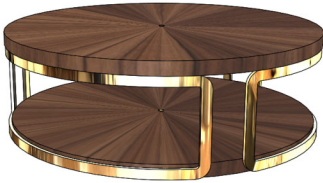

RIVIERA Round Coffee Table (1MESACENREDRV)

Starburst Top w/ Brass Accent
Antique Brass Details

47 1/4" 16 1/2" 47 1/4"

1 vol. / 0.734 m3 / 35 Kg

FINISH OPTIONS

RIVI-121/1	Eucalyptus Frise or Natural Rosewood
RIVI-121/3	Reconstituted Ebony, Oak Fume or Reconstituted Rosewood
RIVI-121/4	Natural Ebony
RIVI-121/5	Eucalyptus Stain
RIVI-121/6	Oak or Walnut (5% or 30% Sheen)
RIVI-121/7	All Lacquer

DEDUCT Stainless Steel Accents