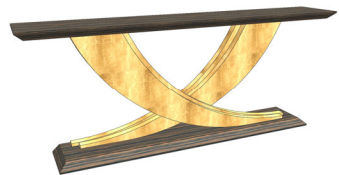

TOP & BASE FINISH OPTIONS

1 vol. / 0.696 m3 / 60 kg

TURI-100/1	All Lacquer	
TURI-100/2	Eucalyptus Frise or Natural Rosewood	
TURI-100/4	Natural Ebony	
TURI-100/5	Reconstituted Ebony, Oak Fume or Reconstituted Rosewood	
TURI-100/6	Oak or Walnut (5% or 30% Sheen)	
TURI-100/7	Eucalyptus Plain Stain	

UPCHARGE	Silver, Gold, Champagne, or Copper Leaf on Pedestals