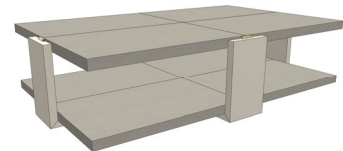

1 vol. / 0,579 m3 / 63 kg

FINISH OPTIONS FOR TOP & BASE		
SLIDIN-813/1	Eucalyptus Frise or Natural Rosewood	
SLIDIN-813/3	Reconstituted Ebony, Oak Fume or Reconstituted Rosewood	
SLIDIN-813/4	Natural Ebony	
SLIDIN-813/5	Eucalyptus Stain	
SLIDIN-813/6	Oak (5% or 30% Sheen)	
SLIDIN-813/7	Walnut (5% or 30% Sheen)	
SLIDIN-813/8	All Lacquer	

SLIDING End Table (1MESAPOQUASL)				
Lacquer Legs				
	23 5/8"	20 1/4"	23 5/8"