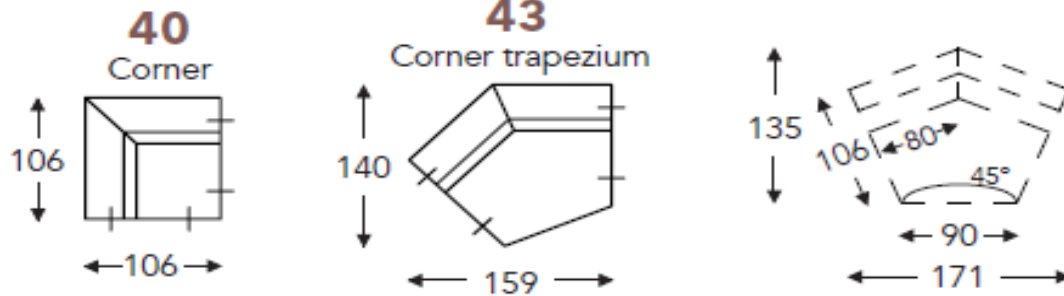

DIMENSIONS IN CM

CORNER

CHAISES

ATTENTION: 57/58 & 57XL/58XL MEASUREMENTS ARE WITHOUT ARMS

OTIS

PRODUCT INFORMATION

DIMENSIONS IN CM

BACK CUSHIONS & LUMBAR CUSHIONS