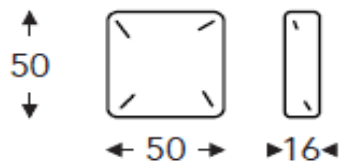

OTIS

W:	19 5/8"	23 5/8"	29 1/2"	45 1/4"
H:	19 5/8"	17 3/4"	17 3/4"	17 3/4"
D:	6 1/4"	6 1/4"	6 1/4"	6 1/4"

Article Code	RK50	RK60	RK75	RK115
Description	Back Cushion	Back Cushion	Back Cushion	Back Cushion

COM Yardage	4.27	5.14	9.08	9.08

Fabric	
COM	
ST02	
ST03	
ST05	
ST06	

COL Sqft	80.73	96.88	173.30	173.30

Leather	
COL	
W4	
W6	

FABRIC SELECTION MUST BE TB117 CERTIFIED