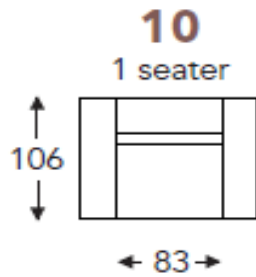

ARMREST: 4 VARIATIONS AVAILABLE. TO BE SPECIFIED ON ORDER. ARMS ARE INCLUDED IN PRICES

AL1 AR1

AL2 AR2

AL3 AR3

AL5 AR5

FEET: RECESSED PLASTIC FEET IN 2X HEIGHTS

6CM HIGH = PLP6

8CM HIGH = PLP8

OTIS

PRODUCT INFORMATION

DIMENSIONS IN CM

ARMS

OTIS

PRODUCT INFORMATION

DIMENSIONS IN CM

ELEMENTS

ATTENTION: ALL MEASUREMENTS ARE WITHOUT ARMS

OTIS

PRODUCT INFORMATION

DIMENSIONS IN CM

ELEMENTS

ATTENTION: ALL MEASUREMENTS ARE WITHOUT ARMS

OTIS

PRODUCT INFORMATION

DIMENSIONS IN CM

CORNER

CHAISES

ATTENTION: 57/58 & 57XL/58XL MEASUREMENTS ARE WITHOUT ARMS

OTIS

PRODUCT INFORMATION

DIMENSIONS IN CM

BACK CUSHIONS & LUMBAR CUSHIONS