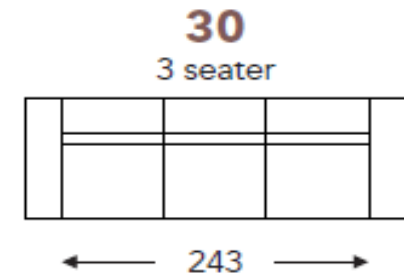

OTIS

PRODUCT INFORMATION

DIMENSIONS IN CM

ELEMENTS

ATTENTION: ALL MEASUREMENTS ARE WITHOUT ARMS