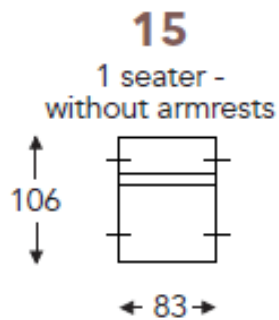

ATTENTION: ALL MEASUREMENTS ARE WITHOUT ARMS

OTIS

PRODUCT INFORMATION

DIMENSIONS IN CM

ELEMENTS

ATTENTION: ALL MEASUREMENTS ARE WITHOUT ARMS

OTIS

PRODUCT INFORMATION

DIMENSIONS IN CM

CORNER

CHAISES

ATTENTION: 57/58 & 57XL/58XL MEASUREMENTS ARE WITHOUT ARMS

OTIS

PRODUCT INFORMATION

DIMENSIONS IN CM

BACK CUSHIONS & LUMBAR CUSHIONS