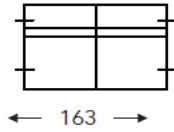

OTIS

ELEMENT
H: 23 5/8"
SH: 15 3/4"
D: 41 3/4"