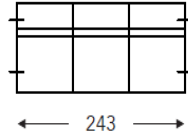

W: 64 1/4"

W incl. Arm AL1/AR1:	72 7/8"	72 7/8"	81 1/2"
W incl. Arm AL2/AR2:	69 5/8"	69 5/8"	75 1/4"
W incl. Arm AL3/AR3:	67"	67"	69 5/8"
W incl. Arm AL5/AR5:	78 3/8"	78 3/8"	92 1/2"

Article Code	25	21	22	20
Description	Armless Loveseat	Left Arm Facing Loveseat	Right Arm Facing Loveseat	Loveseat
COM Yardage	5.58	6.01	6.01	6.67

Fabric				
COM				
ST02				
ST03				
ST05				
ST06				

ELEMENT
H: 23 5/8"
SH: 15 3/4"
D: 41 3/4"