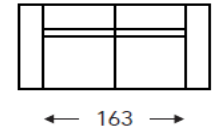

OTIS

ELEMENT
H: 23 5/8"
SH: 15 3/4"
D: 41 3/4"