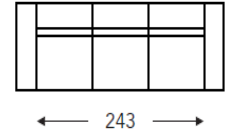

Article Code	25	21	22	20
Description	Armless Loveseat	Left Arm Facing Loveseat	Right Arm Facing Loveseat	Loveseat
COM Yardage	5.58	6.01	6.01	6.67

Fabric				
COM				
ST02				
ST03				
ST05				
ST06				

ELEMENT
H: 23 5/8"
SH: 15 3/4"
D: 41 3/4"