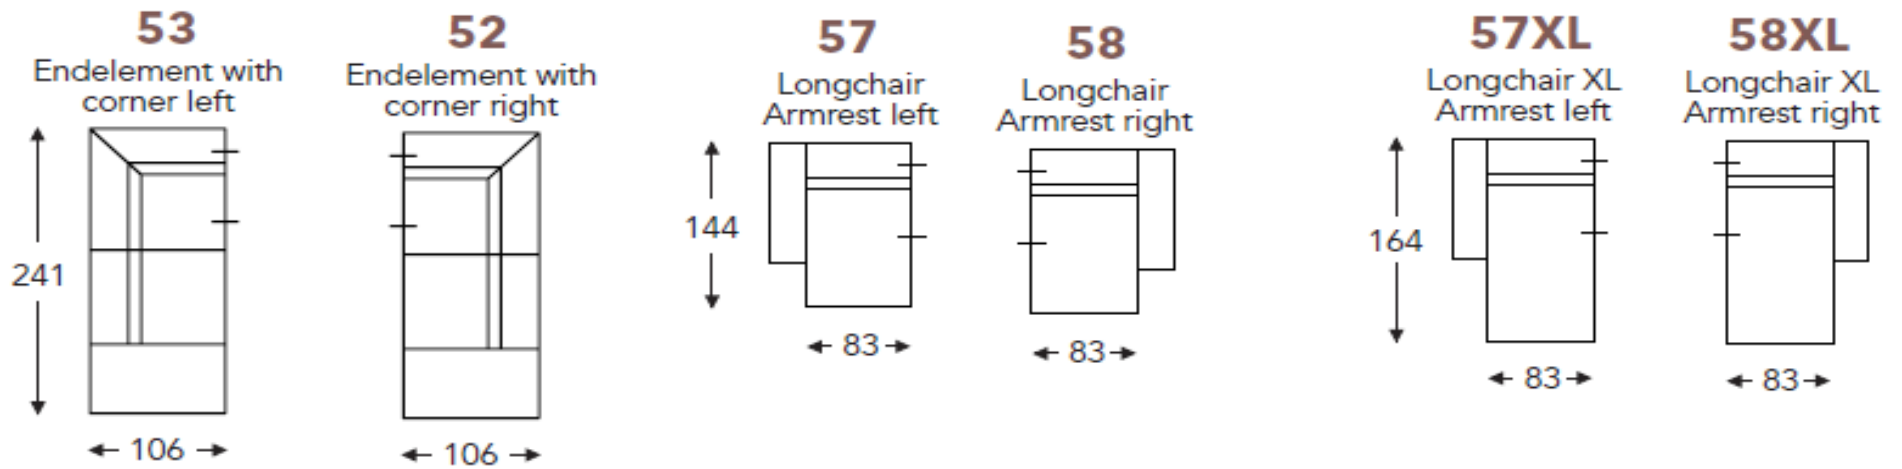

ATTENTION: ALL MEASUREMENTS ARE WITHOUT ARMS

OTIS

PRODUCT INFORMATION

DIMENSIONS IN CM

ELEMENTS

ATTENTION: ALL MEASUREMENTS ARE WITHOUT ARMS

OTIS

PRODUCT INFORMATION

DIMENSIONS IN CM

CORNER

CHAISES

ATTENTION: 57/58 & 57XL/58XL MEASUREMENTS ARE WITHOUT ARMS

OTIS

PRODUCT INFORMATION

DIMENSIONS IN CM

BACK CUSHIONS & LUMBAR CUSHIONS