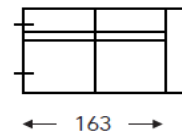

OTIS

ELEMENT
H: 23 5/8"
SH: 15 3/4"
D: 41 3/4"