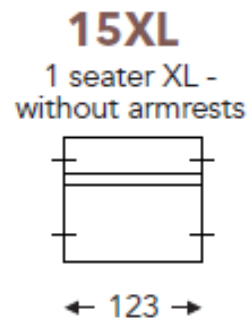

ARMREST: 4 VARIATIONS AVAILABLE. TO BE SPECIFIED ON ORDER. ARMS ARE INCLUDED IN PRICES

AL1 AR1

AL2 AR2

AL3 AR3

AL5 AR5

FEET: RECESSED PLASTIC FEET IN 2X HEIGHTS

6CM HIGH = PLP6

8CM HIGH = PLP8

ATTENTION: ALL MEASUREMENTS ARE WITHOUT ARMS

OTIS

PRODUCT INFORMATION

DIMENSIONS IN CM

ELEMENTS

ATTENTION: ALL MEASUREMENTS ARE WITHOUT ARMS

OTIS

PRODUCT INFORMATION