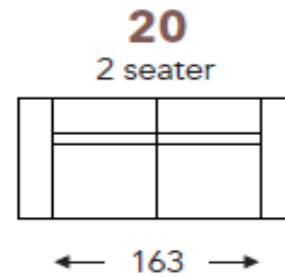

OTIS

PRODUCT INFORMATION

DIMENSIONS IN CM

ELEMENTS

ATTENTION: ALL MEASUREMENTS ARE WITHOUT ARMS