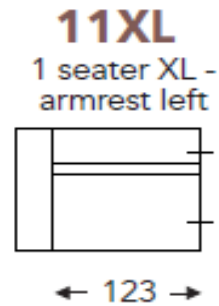

ARMREST: 4 VARIATIONS AVAILABLE. TO BE SPECIFIED ON ORDER. ARMS ARE INCLUDED IN PRICES

AL1 AR1

AL2 AR2

AL3 AR3

AL5 AR5

FEET: RECESSED PLASTIC FEET IN 2X HEIGHTS

6CM HIGH = PLP6

8CM HIGH = PLP8

OTIS

PRODUCT INFORMATION

DIMENSIONS IN CM

ARMS

OTIS

PRODUCT INFORMATION

DIMENSIONS IN CM

ELEMENTS

ATTENTION: ALL MEASUREMENTS ARE WITHOUT ARMS

OTIS

PRODUCT INFORMATION

DIMENSIONS IN CM

ELEMENTS

ATTENTION: ALL MEASUREMENTS ARE WITHOUT ARMS

OTIS

PRODUCT INFORMATION