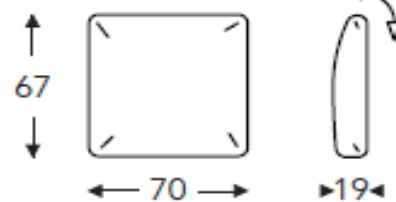

LK55

Lumbar cushion
55x40x15cm

LK70

Lumbar cushion
70x40x15cm

OTIS

PRODUCT INFORMATION

DIMENSIONS IN CM

OTTOMAN