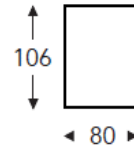

W:	31 1/2	31 1/2	31 1/2	31 1/2
H:	15 3/4"	15 3/4"	15 3/4"	15 3/4"
D:	41 3/4"	41 3/4"	41 3/4"	41 3/4"

Article Code	92	92T	92L	92R
Description	Ottoman	Wedge Ottoman	Left Side Facing Ottoman	Right Side Facing Ottoman

COM Yardage	3.06	3.06	3.06	3.06

Fabric				
COM				
ST02				
ST03				
ST05				
ST06				

FABRIC SELECTION MUST BE TB117 CERTIFIED