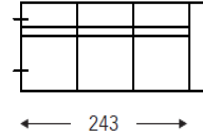

Article Code	25	21	22	20
Description	Armless Loveseat	Left Arm Facing Loveseat	Right Arm Facing Loveseat	Loveseat
COM Yardage	5.58	6.01	6.01	6.67

Fabric				
COM				
ST02				
ST03				
ST05				
ST06				

ELEMENT
H: 23 5/8"
SH: 15 3/4"
D: 41 3/4"