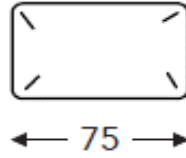

OTIS

W:	23 5/8"	29 1/2"	45 1/4"	27 1/2"
H:	17 3/4"	17 3/4"	17 3/4"	26 3/8"
D:	6 1/4"	6 1/4"	6 1/4"	7 1/2"

Article Code	RKR60	RKR75	RKR115	RK70R
Description	Back Cushion w/ Support Roll	Back Cushion w/ Support Roll	Back Cushion w/ Support Roll	Back Cushion w/ Head Mechanism

COM Yardage	4.27	5.14	9.08	9.08

Fabric	
COM	
ST02	
ST03	
ST05	
ST06	

COL Sqft	80.73	96.88	173.30	173.30

Leather	
COL	
W4	
W6	

FABRIC SELECTION MUST BE TB117 CERTIFIED