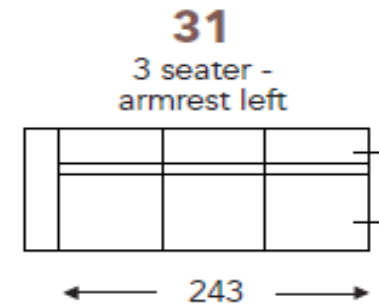

ARMREST: 4 VARIATIONS AVAILABLE. TO BE SPECIFIED ON ORDER. ARMS ARE INCLUDED IN PRICES

AL1 AR1

AL2 AR2

AL3 AR3

AL5 AR5

FEET: RECESSED PLASTIC FEET IN 2X HEIGHTS

6CM HIGH = PLP6

8CM HIGH = PLP8

OTIS

PRODUCT INFORMATION

DIMENSIONS IN CM

ARMS

OTIS

PRODUCT INFORMATION

DIMENSIONS IN CM

ELEMENTS

ATTENTION: ALL MEASUREMENTS ARE WITHOUT ARMS

OTIS

PRODUCT INFORMATION

DIMENSIONS IN CM

ELEMENTS

ATTENTION: ALL MEASUREMENTS ARE WITHOUT ARMS

OTIS

PRODUCT INFORMATION