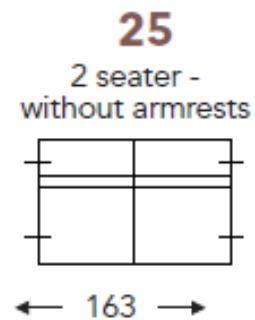

ATTENTION: ALL MEASUREMENTS ARE WITHOUT ARMS

OTIS

PRODUCT INFORMATION

DIMENSIONS IN CM

ELEMENTS

ATTENTION: ALL MEASUREMENTS ARE WITHOUT ARMS

OTIS

PRODUCT INFORMATION

DIMENSIONS IN CM

CORNER

CHAISES

ATTENTION: 57/58 & 57XL/58XL MEASUREMENTS ARE WITHOUT ARMS

OTIS

PRODUCT INFORMATION

DIMENSIONS IN CM

BACK CUSHIONS & LUMBAR CUSHIONS