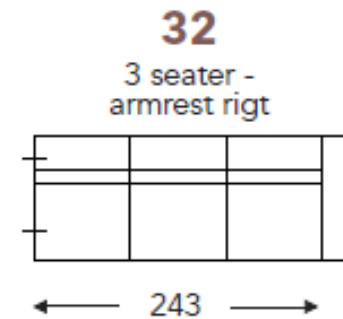

ATTENTION: ALL MEASUREMENTS ARE WITHOUT ARMS

OTIS

PRODUCT INFORMATION

DIMENSIONS IN CM

ELEMENTS

ATTENTION: ALL MEASUREMENTS ARE WITHOUT ARMS

OTIS

PRODUCT INFORMATION

DIMENSIONS IN CM

CORNER

CHAISES

ATTENTION: 57/58 & 57XL/58XL MEASUREMENTS ARE WITHOUT ARMS

OTIS

PRODUCT INFORMATION

DIMENSIONS IN CM

BACK CUSHIONS & LUMBAR CUSHIONS