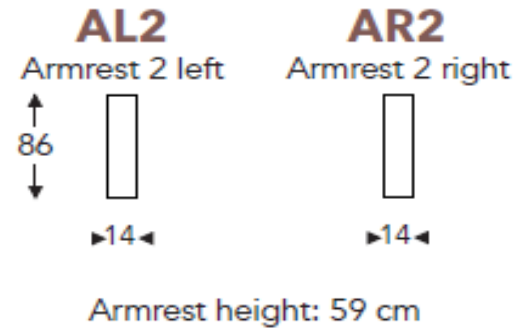

OTIS

PRODUCT INFORMATION

DIMENSIONS IN CM

ARMS