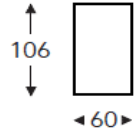

OTIS

W:	23 5/8"	23 5/8"	23 5/8"	23 5/8"
H:	15 3/4"	15 3/4"	15 3/4"	15 3/4"
D:	41 3/4"	41 3/4"	41 3/4"	41 3/4"

Article Code	91	91T	91L	91R
Description	Ottoman	Wedge Ottoman	Left Side Facing Ottoman	Right Side Facing Ottoman

COM Yardage	2.62	2.62	2.62	2.62

Fabric				
COM				
ST02				
ST03				
ST05				
ST06