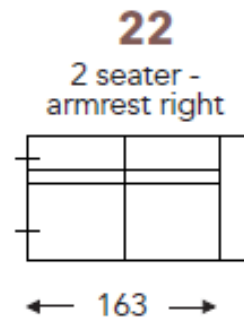

ATTENTION: ALL MEASUREMENTS ARE WITHOUT ARMS

OTIS

PRODUCT INFORMATION

DIMENSIONS IN CM

ELEMENTS

ATTENTION: ALL MEASUREMENTS ARE WITHOUT ARMS

OTIS

PRODUCT INFORMATION

DIMENSIONS IN CM

CORNER

CHAISES

ATTENTION: 57/58 & 57XL/58XL MEASUREMENTS ARE WITHOUT ARMS

OTIS

PRODUCT INFORMATION

DIMENSIONS IN CM

BACK CUSHIONS & LUMBAR CUSHIONS