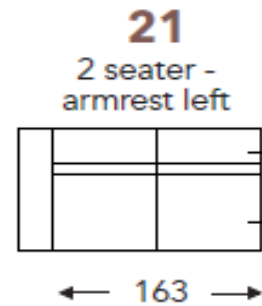

ARMREST: 4 VARIATIONS AVAILABLE. TO BE SPECIFIED ON ORDER. ARMS ARE INCLUDED IN PRICES

AL1 AR1

AL2 AR2

AL3 AR3

AL5 AR5

FEET: RECESSED PLASTIC FEET IN 2X HEIGHTS

6CM HIGH = PLP6

8CM HIGH = PLP8

OTIS

PRODUCT INFORMATION

DIMENSIONS IN CM

ARMS

OTIS

PRODUCT INFORMATION

DIMENSIONS IN CM

ELEMENTS

ATTENTION: ALL MEASUREMENTS ARE WITHOUT ARMS

OTIS

PRODUCT INFORMATION

DIMENSIONS IN CM

ELEMENTS

ATTENTION: ALL MEASUREMENTS ARE WITHOUT ARMS

OTIS

PRODUCT INFORMATION