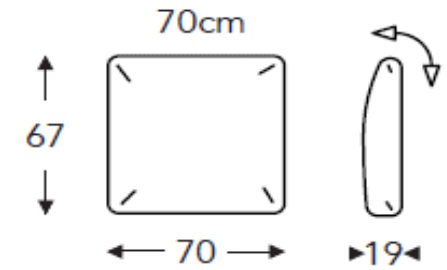

OTIS

W:	23 5/8"	29 1/2"	45 1/4"	27 1/2"
H:	17 3/4"	17 3/4"	17 3/4"	26 3/8"
D:	6 1/4"	6 1/4"	6 1/4"	7 1/2"

Article Code	RKR60	RKR75	RKR115	RK70R
Description	Back Cushion w/ Support Roll	Back Cushion w/ Support Roll	Back Cushion w/ Support Roll	Back Cushion w/ Head Mechanism

COM Yardage	4.27	5.14	9.08	9.08

Fabric	
COM	
ST02	
ST03	
ST05	
ST06	

COL Sqft	80.73	96.88	173.30	173.30

Leather	
COL	
W4	
W6	

FABRIC SELECTION MUST BE TB117 CERTIFIED