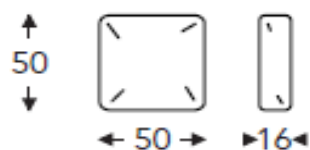

RK50

Back cushion
50x50x16cm