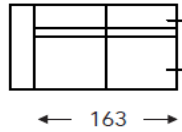

OTIS

ELEMENT
H: 23 5/8"
SH: 15 3/4"
D: 41 3/4"