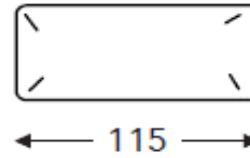

OTIS

W:	23 5/8"	29 1/2"	45 1/4"	27 1/2"
H:	17 3/4"	17 3/4"	17 3/4"	26 3/8"
D:	6 1/4"	6 1/4"	6 1/4"	7 1/2"

Article Code	RKR60	RKR75	RKR115	RK70R
Description	Back Cushion w/ Support Roll	Back Cushion w/ Support Roll	Back Cushion w/ Support Roll	Back Cushion w/ Head Mechanism

COM Yardage	4.27	5.14	9.08	9.08

Fabric	
COM	
ST02	
ST03	
ST05	
ST06	

COL Sqft	80.73	96.88	173.30	173.30

Leather	
COL	
W4	
W6	

FABRIC SELECTION MUST BE TB117 CERTIFIED