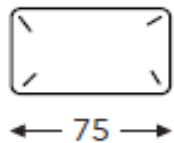

RKR75

Back cushion with roller cushion
75x45x16cm