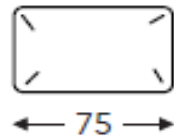

RK75

Back cushion
75x45x16cm