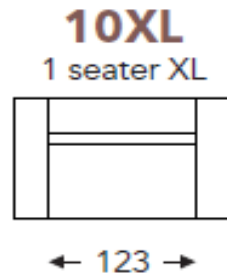

ARMREST: 4 VARIATIONS AVAILABLE. TO BE SPECIFIED ON ORDER. ARMS ARE INCLUDED IN PRICES

AL1 AR1

AL2 AR2

AL3 AR3

AL5 AR5

FEET: RECESSED PLASTIC FEET IN 2X HEIGHTS

6CM HIGH = PLP6

8CM HIGH = PLP8

OTIS

PRODUCT INFORMATION

DIMENSIONS IN CM

ARMS

OTIS

PRODUCT INFORMATION

DIMENSIONS IN CM

ELEMENTS

ATTENTION: ALL MEASUREMENTS ARE WITHOUT ARMS

OTIS

PRODUCT INFORMATION

DIMENSIONS IN CM

ELEMENTS

ATTENTION: ALL MEASUREMENTS ARE WITHOUT ARMS

OTIS

PRODUCT INFORMATION