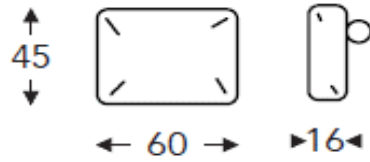

OTIS

W:	23 5/8"	29 1/2"	45 1/4"	27 1/2"
H:	17 3/4"	17 3/4"	17 3/4"	26 3/8"
D:	6 1/4"	6 1/4"	6 1/4"	7 1/2"

Article Code	RKR60	RKR75	RKR115	RK70R
Description	Back Cushion w/ Support Roll	Back Cushion w/ Support Roll	Back Cushion w/ Support Roll	Back Cushion w/ Head Mechanism

COM Yardage	4.27	5.14	9.08	9.08

Fabric	
COM	
ST02	
ST03	
ST05	
ST06	

COL Sqft	80.73	96.88	173.30	173.30

Leather	
COL	
W4	
W6	

FABRIC SELECTION MUST BE TB117 CERTIFIED