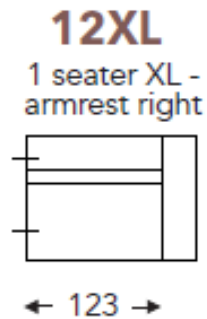

ATTENTION: ALL MEASUREMENTS ARE WITHOUT ARMS

OTIS

PRODUCT INFORMATION

DIMENSIONS IN CM

ELEMENTS

ATTENTION: ALL MEASUREMENTS ARE WITHOUT ARMS

OTIS

PRODUCT INFORMATION

DIMENSIONS IN CM

CORNER

CHAISES

ATTENTION: 57/58 & 57XL/58XL MEASUREMENTS ARE WITHOUT ARMS

OTIS

PRODUCT INFORMATION

DIMENSIONS IN CM

BACK CUSHIONS & LUMBAR CUSHIONS