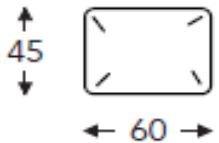

RKR60

Back cushion with roller cushion
60x45x16cm