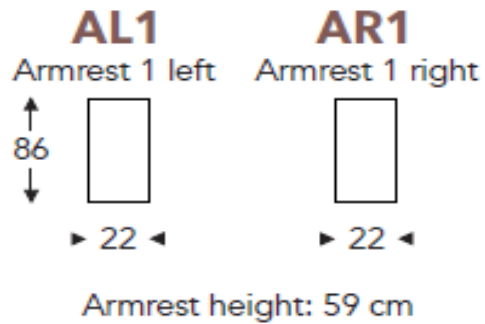

OTIS

PRODUCT INFORMATION

DIMENSIONS IN CM

ARMS