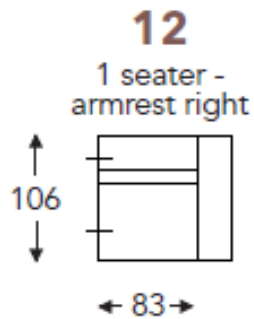

OTIS

PRODUCT INFORMATION

DIMENSIONS IN CM

ARMS

OTIS

PRODUCT INFORMATION

DIMENSIONS IN CM

ELEMENTS

ATTENTION: ALL MEASUREMENTS ARE WITHOUT ARMS

OTIS

PRODUCT INFORMATION

DIMENSIONS IN CM

ELEMENTS

ATTENTION: ALL MEASUREMENTS ARE WITHOUT ARMS

OTIS

PRODUCT INFORMATION

DIMENSIONS IN CM

CORNER

CHAISES

ATTENTION: 57/58 & 57XL/58XL MEASUREMENTS ARE WITHOUT ARMS

OTIS

PRODUCT INFORMATION

DIMENSIONS IN CM

BACK CUSHIONS & LUMBAR CUSHIONS