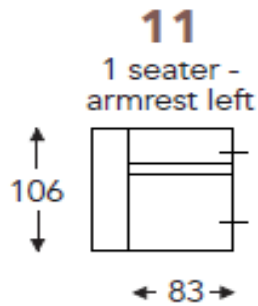

ARMREST: 4 VARIATIONS AVAILABLE. TO BE SPECIFIED ON ORDER. ARMS ARE INCLUDED IN PRICES

AL1 AR1

AL2 AR2

AL3 AR3

AL5 AR5

FEET: RECESSED PLASTIC FEET IN 2X HEIGHTS

6CM HIGH = PLP6

8CM HIGH = PLP8

OTIS

PRODUCT INFORMATION

DIMENSIONS IN CM

ARMS

OTIS

PRODUCT INFORMATION

DIMENSIONS IN CM

ELEMENTS

ATTENTION: ALL MEASUREMENTS ARE WITHOUT ARMS

OTIS

PRODUCT INFORMATION

DIMENSIONS IN CM

ELEMENTS

ATTENTION: ALL MEASUREMENTS ARE WITHOUT ARMS

OTIS

PRODUCT INFORMATION