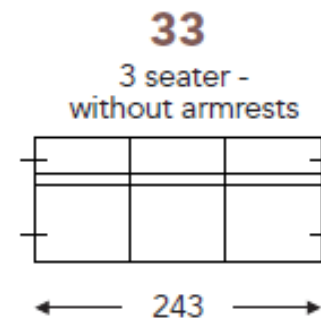

ATTENTION: ALL MEASUREMENTS ARE WITHOUT ARMS

OTIS

PRODUCT INFORMATION

DIMENSIONS IN CM

ELEMENTS

ATTENTION: ALL MEASUREMENTS ARE WITHOUT ARMS

OTIS

PRODUCT INFORMATION

DIMENSIONS IN CM

CORNER

CHAISES

ATTENTION: 57/58 & 57XL/58XL MEASUREMENTS ARE WITHOUT ARMS

OTIS

PRODUCT INFORMATION

DIMENSIONS IN CM

BACK CUSHIONS & LUMBAR CUSHIONS