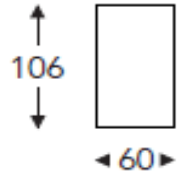

OTIS

PRODUCT INFORMATION

DIMENSIONS IN CM

OTTOMAN

91

Pouf free-standing