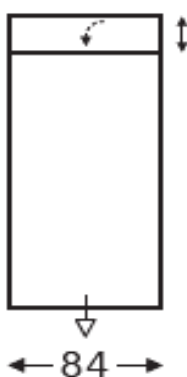

## PRODUCT INFORMATION

DIMENSIONS IN CM

CHAISE

*Electric headrest*

**55**

**455E**

CORNER

BUMPER END

**40**

Corner

**51**

Endelement left

**52**

Endelement right

PRICING EFFECTIVE 10.01.2024

REVISED 02.04.2025