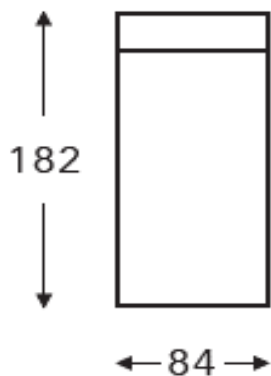

## PRODUCT INFORMATION

DIMENSIONS IN CM

CHAISE

*Electric headrest*

**55**

**455E**

CORNER

BUMPER END