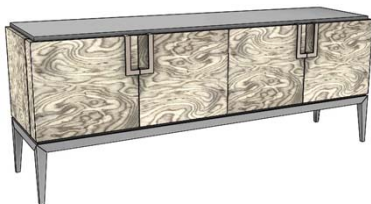

3 vol. / 1,041 m3 / 166 Kg