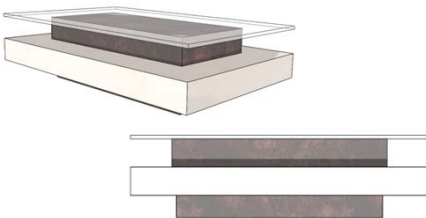

2 vol. / 0,364 m3 / 74 Kg