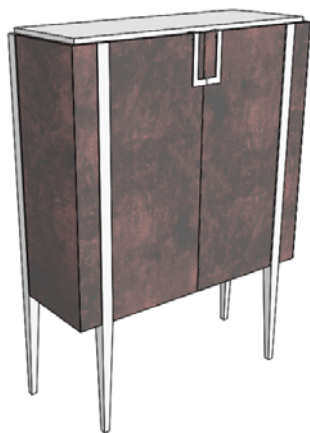

High Bar

PORTOBELLO Vitrine 2x Glass Shelves w/ Mirrored Back		47 1/4"	63"	17 3/4"
PORTO-106/1	Lacquer Top, Legs & Interior w/ Ash Burl Structure			
PORTO-106/2	All Lacquer			
PORTO-106/3	Lacquer Top, Legs & Interior w/ Oak or Walnut Structure			
UPCHARGE	LED Lighting			
METAL OPTION UPCHARGES:				
UPCHARGE	Polished Painted Stainless Steel - Copper, Gold, Nickel Noir			
UPCHARGE	Brushed Brass			

2 vol. / 0,864 m3 / 123 Kg