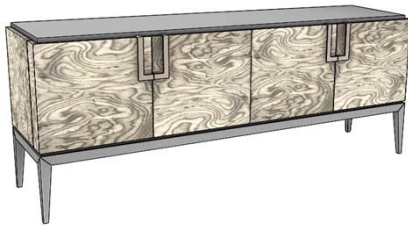

METAL OPTION UPCHARGES:

UPCHARGE	Polished Painted Stainless Steel - Copper, Gold, Nickel Noir
UPCHARGE	Brushed Brass

3 vol. / 1,041 m3 / 166 Kg

PORTOBELLO Sideboard on Legs
4x Doors
2x Lacquered Shelves
Polished Stainless Steel Accents

78 3/4"	32 1/4" or 36"	19 5/8"

PORTO-114/1	Lacquer Top, Feet & Interior w/ Ash Burl Structure
PORTO-114/2	All Lacquer
PORTO-114/3	Lacquer Top, Plinth & Interior w/ Oak or Walnut Structure

UPCHARGE	Cutlery Insert

METAL OPTION UPCHARGES:

UPCHARGE	Polished Painted Stainless Steel - Copper, Gold, Nickel Noir
UPCHARGE	Brushed Brass