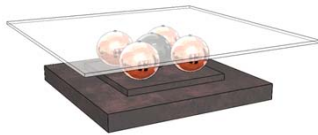

2 vol. / 0,864 m3 / 123 Kg

Media Cabinet

Description		Dimensions in Inches		
Item No.	Finish	W	H	D
PORTOBELLO Media Cabinet 2x Shelves Polished Stainless Steel Accents		86 5/8"	21 5/8"	19 5/8"
PORTO-107/1	Lacquer Top, Plinth & Interior w/ Ash Burl Structure			
PORTO-107/2	All Lacquer			
PORTO-107/3	Lacquer Top, Plinth & Interior w/ Oak or Walnut Structure			
UPCHARGE	SAT Repeater - IR			
METAL OPTION UPCHARGES:				
UPCHARGE	Polished Painted Stainless Steel - Copper, Gold, Nickel Noir			
UPCHARGE	Brushed Brass			
PORTOBELLO Media Cabinet 2x Shelves Polished Stainless Steel Accents		78 3/4"	21 5/8"	19 5/8"
PORTO-108/1	Lacquer Top, Plinth & Interior w/ Ash Burl Structure			
PORTO-108/2	All Lacquer			
PORTO-108/3	Lacquer Top, Plinth & Interior w/ Oak or Walnut Structure			
UPCHARGE	SAT Repeater - IR			
METAL OPTION UPCHARGES:				
UPCHARGE	Polished Painted Stainless Steel - Copper, Gold, Nickel Noir			
UPCHARGE	Brushed Brass			
PORTOBELLO Media Cabinet 2x Shelves Polished Stainless Steel Accents		70 7/8"	21 5/8"	19 5/8"
PORTO-109/1	Lacquer Top, Plinth & Interior w/ Ash Burl Structure			
PORTO-109/2	All Lacquer			
PORTO-109/3	Lacquer Top, Plinth & Interior w/ Oak or Walnut Structure			
UPCHARGE	SAT Repeater - IR			
METAL OPTION UPCHARGES:				
UPCHARGE	Polished Painted Stainless Steel - Copper, Gold, Nickel Noir			
UPCHARGE	Brushed Brass			

4 vol. / 0,555 m3 / 145 Kg

4 vol. / 0,495 m3 / 100 Kg

Occasional

PORTOBELLO Coffee Table 5x Balls Glass Top w/ 15mm Thick Glass		43 3/8"	13 5/8"	43 3/8"
PORTO-110/1	Lacquer Balls w/ Ash Burl Base & Subbase			
PORTO-110/2	All Lacquer			
PORTO-110/3	Lacquer Balls w/ Walnut or Oak Base & Subbase			
UPCHARGE	4x Outside Balls in Polished Painted Stainless Steel - Copper or Gold			
PORTOBELLO B Coffee Table Glass Top w/ 12mm Thick Glass		43 3/8"	13 5/8"	43 3/8"
PORTO-112/1	Lacquer Frame w/ Ash Burl Details			
PORTO-112/2	All Lacquer			
PORTO-112/3	Lacquer Frame w/ Walnut or Oak Details			