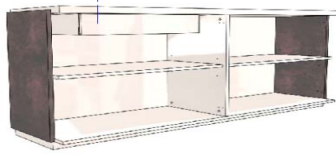

ALEAL

TABLE OF CONTENTS

	<u>PAGE #</u>
DINING ROOM	7-8
BAR UNIT	8
MEDIA CABINETS	8-9
OCCASSIONAL	9

Dining

Description

Dimensions in Inches

Item No.	Finish	W	H	D
----------	--------	---	---	---

3 vol. / 1,041 m3 / 166 Kg

PORTOBELLO Sideboard (Big Version)
 1x Drawer w/ Upholstered Bottom
 2x Shelves
 Polished Stainless Steel Accents

86 5/8"	33 7/8"	21 5/8"
---------	---------	---------

PORTO-100/1	Lacquer Top, Plinth & Interior w/ Ash Burl Structure
PORTO-100/2	All Lacquer
PORTO-100/3	Lacquer Top, Plinth & Interior w/ Oak or Walnut Structure