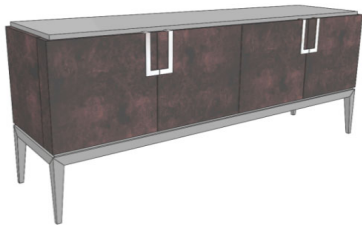

OPTIONAL METAL FINISHES

UPCHARGE	Polished Plated Stainless Steel- Gold, Copper, Nickel Noir	
UPCHARGE	Brass	

2 vol. / 1.075 m3 / 136 Kg