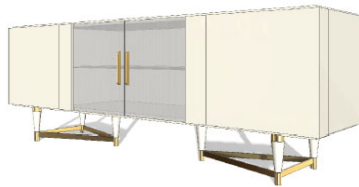

OAK OR WALNUT (5% or 30% SHEEN)

MADI-3001/7	Stainless Steel	
MADI-3001/8	Polished Plated Stainless Steel- Gold, Copper, Nickel Noir	
MADI-3001/9	Brass