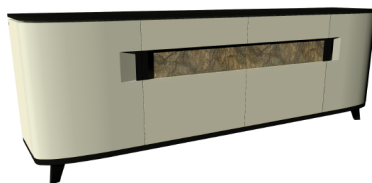

ADELAIDE Small Sideboard (1APA2PT1150AD)
 2x Doors & 1x Interior Drawer w/ Upholstered Base
 Lacquere Support Plate
 Metal Foot in Texture Noir, 900 Sable or 650 Sable

45 1/4" 33 1/2" 20 7/8"

FINISH OPTIONS		
ADEL-103/1	Matte Lacquer Case & Fronts	
ADEL-103/2	Matte Lacquer Structure & HG Fronts	
ADEL-103/3	All HG Lacquer or Oak/Walnut Case & HG Lacquer Fronts	
UPCHARGE	Cutlery Insert	