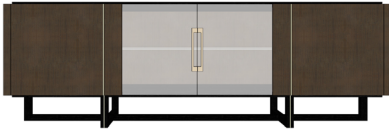

METAL OPTIONS

UPCHARGE	Polished Plated Stainless Steel- Gold, Copper, Nickel Noir	
UPCHARGE	Brass	

SIDEBOARD

Description		Dimensions in Inches		
Item No.	Finish	W	H	D

JAMES 'A' Sideboard

2x Center Glass Door & 2x Wood Doors w/ 3 Interior Glass Shelves
 Oak or Ash Stained Top & Legs w/ Lacquer Interior & Grey Glass
 Polished Stainless Steel Accents