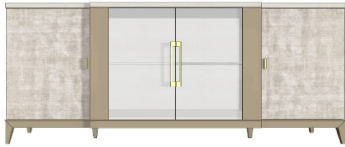

GLASS FRONT OPTION - SAME PRICE (NO INTERIOR DRAWER)

EUCALYPTUS FRISE OR NATURAL ROSEWOOD

COUT-206/AB1	Grade A/B	
COUT-206/CD1	Grade C/D & COM	
COUT-206/E1	Grade E/ Mastrotto Leather/ Ultrasuede	
COUT-206/SUP1	Superior Leather	

RECONSTITUTED EBONY, OAK FUME, OR RECONSTITUTED ROSEWOOD

COUT-206/AB2	Grade A/B	
COUT-206/CD2	Grade C/D & COM	
COUT-206/E2	Grade E/ Mastrotto Leather/ Ultrasuede	
COUT-206/SUP2	Superior Leather	

NATURAL EBONY

COUT-206/AB3	Grade A/B	
COUT-206/CD3	Grade C/D & COM	
COUT-206/E3	Grade E/ Mastrotto Leather/ Ultrasuede	
COUT-206/SUP3	Superior Leather	

EUCALYPTUS PLAIN STAIN

COUT-206/AB4	Grade A/B	
COUT-206/CD4	Grade C/D & COM	
COUT-206/E4	Grade E/ Mastrotto Leather/ Ultrasuede	
COUT-206/SUP4	Superior Leather	

LACQUER

COUT-206/AB5	Grade A/B	
COUT-206/CD5	Grade C/D & COM	
COUT-206/E5	Grade E/ Mastrotto Leather/ Ultrasuede	
COUT-206/SUP5	Superior Leather	

OAK OR WALNUT (5% or 30% SHEEN)

COUT-206/AB6	Grade A/B	
COUT-206/CD6	Grade C/D & COM	
COUT-206/E6	Grade E/ Mastrotto Leather/ Ultrasuede	
COUT-206/SUP6	Superior Leather	

UPCHARGE	Cutlery Insert