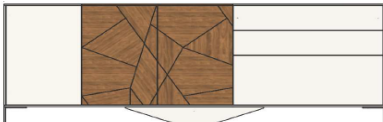

SLICE-100	Lacquer w/ Oak or Walnut Accent	

UPCHARGE	Reverse Painted Glass Top	

UPCHARGE	Polished Stainless Steel Feet