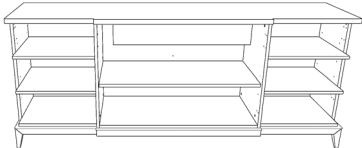

3 vol. / 1.353 m3 / 200 Kg
COM Requirement: 1.5 Yards

**GLASS FRONT OPTION - SAME PRICE* (NO INTERIOR DRAWER)*

SIDEBOARD	Description		Dimensions in Inches		
	Item No.	Finish	W	H	D

ECLIPSE Rounded End Sideboard
 Wood Top & Fronts w/ Lacquer Sides
 1x Drawer & 3x Interior Shelves
 Polished Stainless Steel Accents