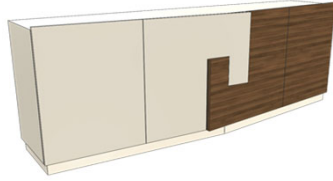

UPCHARGE	LED Lights	
UPCHARGE	Height of 32 1/4"	

SIDEBOARD	Description		Dimensions in Inches		
	Item No.	Finish	W	H	D

PLINTH HEIGHT: 2 3/4"
2 vol. / 1,187 m3 / 129 Kg

BOGO Large Sideboard (1APA4PT220BG)
4x Doors (2x Accent Doors), 3x Shelves & 1x Interior Drawer
Lacquer Structure & Plinth
86 5/8" 32 1/2" 21"