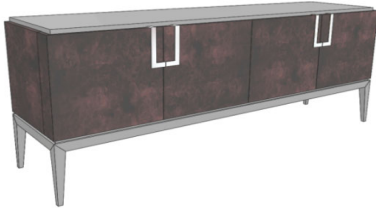

2 vol. / 1.180 m3 / 141 Kg

GLASS FRONT OPTION - SAME PRICE / DIFFERENT HANDLES

PORTOBELLO Medium Sideboard on Legs

4x Doors, 2x Lacquer Shelves
Lacquer Top, Legs & Interior
Polished Stainless Steel Accents