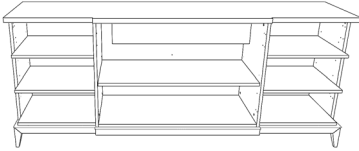

3 vol. / 1.258 m3 / 150 Kg

COM Requirement: 1.5 Yards