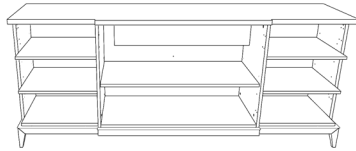

RECONSTITUTED EBONY, OAK FUME, OR RECONSTITUTED ROSEWOOD		
COUT-201/AB2	Grade A/B	
COUT-201/CD2	Grade C/D & COM	
COUT-201/E2	Grade E/ Mastrotto Leather/ Ultrasuede	
COUT-201/SUP2	Superior Leather	

3 vol. / 1.143 m3 / 140 Kg

COM Requirement: 1.5 Yards

NATURAL EBONY		
COUT-201/AB3	Grade A/B	
COUT-201/CD3	Grade C/D & COM	
COUT-201/E3	Grade E/ Mastrotto Leather/ Ultrasuede	
COUT-201/SUP3	Superior Leather