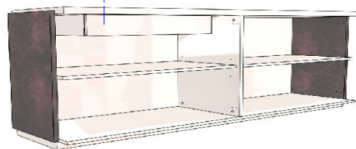

UPCHARGE	Veneer Top (All Woods Above)	
----------	------------------------------	--

SIDEBOARD	Description		Dimensions in Inches		
	Item No.	Finish	W	H	D

2 vol. / 1.301 m3 / 146 Kg

PORTOBELLO Large Sideboard (1APA4PT220PB)