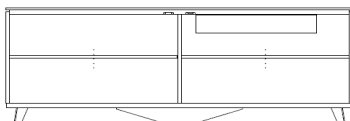

AURO Large Sideboard (1APA4PT220AU)
 4x Doors, 1x Interior Drawer & 2 Interior Lacquer Shelves
 Lacquer Top, Case & Feet w/ Accent Front
 Lacquer Painted Iron Handles

86 5/8" 32 1/4" 17 3/4"

1 vol. / 1.138 m3 / 120 Kg