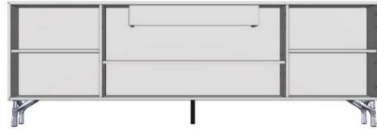

1 vol. / 1.159 m3 / 170 Kg

FINISH OPTIONS		
ADEL-101/1	Matte Lacquer Case & Fronts	
ADEL-101/2	Matte Lacquer Structure & HG Fronts	
ADEL-101/3	All HG Lacquer or Oak/Walnut Case & HG Lacquer Fronts	
UPCHARGE	Cutlery Insert