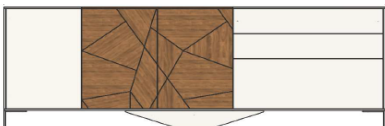

SLICE-100	Lacquer w/ Oak or Walnut Accent	

UPCHARGE	Reverse Painted Glass Top	

UPCHARGE	Polished Stainless Steel Feet