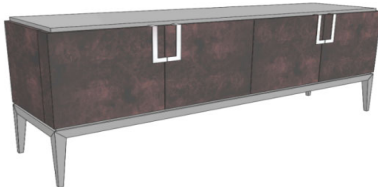

2 vol. / 1.301 m3 / 146 Kg

PORTOBELLO Large Sideboard on Legs

4x Doors, 2x Lacquer Shelves
Lacquer Top, Legs & Interior
Polished Stainless Steel Accents

86 5/8"   32 1/4" or 36 1/4"   19 5/8"

FINISH OPTIONS

PORTO-115/1	Eucalyptus Frise or Natural Rosewood	
PORTO-115/2	All Lacquer	
PORTO-115/3	Oak or Walnut (5% or 30% Sheen)	
PORTO-115/5	Reconstituted Ebony, Oak Fume or Reconstituted Rosewood	
PORTO-115/6	Natural Ebony	
PORTO-115/7	Eucalyptus Stain	

OPTIONAL TOP FINISHES

UPCHARGE	Marble Top	
UPCHARGE	Ceramic Top	
UPCHARGE	Reversed Painted Glass Top	
UPCHARGE	Wood Top is 7% Upcharge on Specified Finish	

VENEERED LEG OPTIONS

UPCHARGE	Oak, Walnut, Eucalyptus Stain, Oak Fume, Recon Ebony, Recon Rosewood, Eucalyptus Frise, Natural Rosewood	
UPCHARGE	Natural Ebony	

OPTIONAL METAL FINISHES

UPCHARGE	Polished Plated Stainless Steel - Copper, Gold, Nickel Noir	
UPCHARGE	Brushed Brass	

GLASS FRONT OPTION - SAME PRICE / DIFFERENT HANDLES