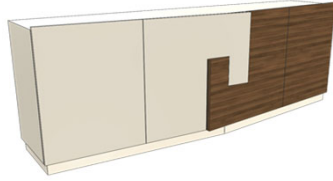

UPCHARGE	LED Lights	
UPCHARGE	Height of 32 1/4"	

AVANTGARDE 3 Door Sideboard (1APA3PL201AT)
 3x Doors w/ Simulated Drawer Fronts
 4x Interior Shelves & 1x Drawer w/ Cutlery Insert
 Oak Top & Plinth w/ Accent Fronts

UPCHARGE	LED Lights	
UPCHARGE	Height of 32 1/4"	

SIDEBOARD	Description		Dimensions in Inches		
	Item No.	Finish	W	H	D

PLINTH HEIGHT: 2 3/4"
2 vol. / 1,187 m3 / 129 Kg

BOGO Large Sideboard (1APA4PT220BG)
4x Doors (2x Accent Doors), 3x Shelves & 1x Interior Drawer
Lacquer Structure & Plinth
86 5/8" 32 1/2" 21"