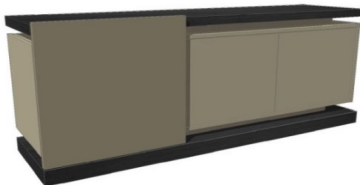

UPCHARGE	Wood Sliding Door (Any Veneer)
-----------------	--------------------------------

UPCHARGE	Cutlery Insert
-----------------	----------------

UPCHARGE	LED Lights
-----------------	------------

2 vol. / 1.102 m3 / 152 Kg