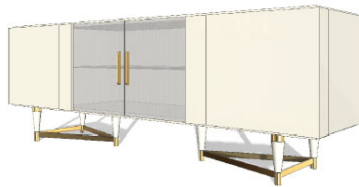

SIDEBOARD	Description		Dimensions in Inches		
	Item No.	Finish	W	H	D

3 vol. / 1,239 m3 / 150 Kg

**GLASS FRONT OPTION - SAME PRICE* (NO INTERIOR DRAWER)*

MADISON Large Sideboard (1APA4PT220MS)

4x Doors
1x Interior Drawer & 3x Glass Shelves
Lacquer Top & Metal Accents