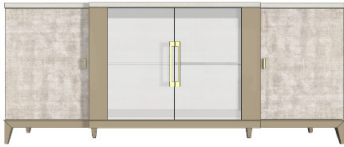

GLASS FRONT OPTION - SAME PRICE (NO INTERIOR DRAWER)

EUCALYPTUS FRISE OR NATURAL ROSEWOOD

COUT-206/AB1	Grade A/B	
COUT-206/CD1	Grade C/D & COM	
COUT-206/E1	Grade E/ Mastrotto Leather/ Ultrasuede	
COUT-206/SUP1	Superior Leather	

RECONSTITUTED EBONY, OAK FUME, OR RECONSTITUTED ROSEWOOD

COUT-206/AB2	Grade A/B	
COUT-206/CD2	Grade C/D & COM	
COUT-206/E2	Grade E/ Mastrotto Leather/ Ultrasuede	
COUT-206/SUP2	Superior Leather	

NATURAL EBONY

COUT-206/AB3	Grade A/B	
COUT-206/CD3	Grade C/D & COM	
COUT-206/E3	Grade E/ Mastrotto Leather/ Ultrasuede	
COUT-206/SUP3	Superior Leather	

EUCALYPTUS PLAIN STAIN

COUT-206/AB4	Grade A/B	
COUT-206/CD4	Grade C/D & COM	
COUT-206/E4	Grade E/ Mastrotto Leather/ Ultrasuede	
COUT-206/SUP4	Superior Leather	

LACQUER

COUT-206/AB5	Grade A/B	
COUT-206/CD5	Grade C/D & COM	
COUT-206/E5	Grade E/ Mastrotto Leather/ Ultrasuede	
COUT-206/SUP5	Superior Leather	

OAK OR WALNUT (5% or 30% SHEEN)

COUT-206/AB6	Grade A/B	
COUT-206/CD6	Grade C/D & COM	
COUT-206/E6	Grade E/ Mastrotto Leather/ Ultrasuede	
COUT-206/SUP6	Superior Leather	

UPCHARGE	Cutlery Insert