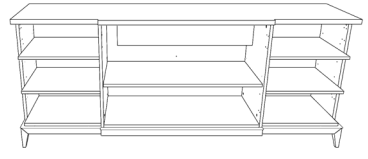

RECONSTITUTED EBONY, OAK FUME, OR RECONSTITUTED ROSEWOOD	
COUT-201/AB2	Grade A/B
COUT-201/CD2	Grade C/D & COM
COUT-201/E2	Grade E/ Mastrotto Leather/ Ultrasuede
COUT-201/SUP2	Superior Leather

3 vol. / 1.143 m3 / 140 Kg

COM Requirement: 1.5 Yards

NATURAL EBONY	
COUT-201/AB3	Grade A/B
COUT-201/CD3	Grade C/D & COM
COUT-201/E3	Grade E/ Mastrotto Leather/ Ultrasuede
COUT-201/SUP3	Superior Leather