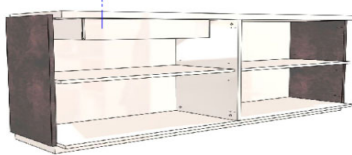

UPCHARGE	Veneer Top (All Woods Above)	
----------	------------------------------	--

SIDEBOARD

Description		Dimensions in Inches		
Item No.	Finish	W	H	D

2 vol. / 1.301 m3 / 146 Kg

PORTOBELLO Large Sideboard (1APA4PT220PB)