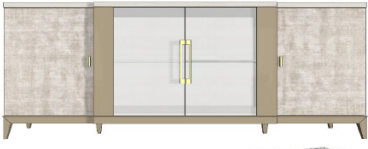

EUCALYPTUS PLAIN STAIN	
COUT-201/AB4	Grade A/B
COUT-201/CD4	Grade C/D & COM
COUT-201/E4	Grade E/ Mastrotto Leather/ Ultrasuede
COUT-201/SUP4	Superior Leather