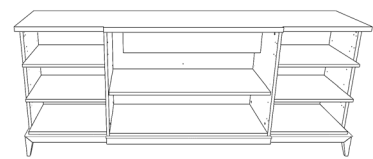

RECONSTITUTED EBONY, OAK FUME, OR RECONSTITUTED ROSEWOOD

COUT-209/AB2	Grade A/B	
COUT-209/CD2	Grade C/D & COM	
COUT-209/E2	Grade E/ Mastrotto Leather/ Ultrasuede	
COUT-209/SUP2	Superior Leather	

3 vol. / 1.353 m3 / 200 Kg
COM Requirement: 1.5 Yards

NATURAL EBONY

COUT-209/AB2	Grade A/B	
COUT-209/CD2	Grade C/D & COM	
COUT-209/E2	Grade E/ Mastrotto Leather/ Ultrasuede	
COUT-209/SUP2	Superior Leather