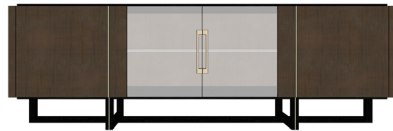

METAL OPTIONS

UPCHARGE	Polished Plated Stainless Steel- Gold, Copper, Nickel Noir	
UPCHARGE	Brass	

SIDEBOARD	Description		Dimensions in Inches		
	Item No.	Finish	W	H	D

JAMES 'A' Sideboard

2x Center Glass Door & 2x Wood Doors w/ 3 Interior Glass Shelves
 Oak or Ash Stained Top & Legs w/ Lacquer Interior & Grey Glass
 Polished Stainless Steel Accents