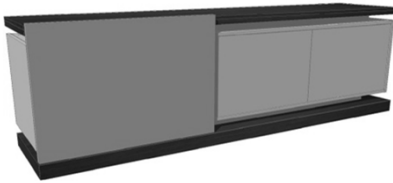

2 vol. / 1,229 m3 / 162 Kg

SLIDING Sideboard (1APA3PT240SL)

2x Touch Latch Doors
2x Interior Lacquer Shelves & 1x Tempered Glass Shelf
Matte Lacquer Structure/ HG Lacquer Fronts
Wood or Lacquer Top & Plinth

94 1/2"   31"   21 5/8"

FINISH OPTIONS

SLIDIN-800/1	Eucalyptus Frise or Natural Rosewood
SLIDIN-800/3	Reconstituted Ebony, Oak Fume or Reconstituted Rosewood
SLIDIN-800/4	Natural Ebony
SLIDIN-800/5	Eucalyptus Stain
SLIDIN-800/6	Oak (5% or 30% Sheen)
SLIDIN-800/7	Walnut (5% or 30% Sheen)
SLIDIN-800/8	All Lacquer

UPCHARGE	Wood Sliding Door (Any Veneer)

UPCHARGE	Cutlery Insert

UPCHARGE	LED Lights