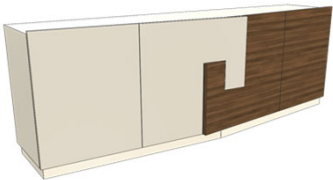

PLINTH HEIGHT: 2 3/4"
2 vol. / 1,170 m3 / 110 Kg

BOGO Small Sideboard (1APA4PT180BG)
4x Doors (2x Accent Doors), 3x Shelves & 1x Interior Drawer
Lacquer Structure & Plinth
70 7/8"   32 1/2"   21"

FINISH OPTIONS		
BOGO-2013/1	Oak or Walnut (5% or 30% Sheen)	
BOGO-2013/3	Natural Ebony	
BOGO-2013/4	Reconstituted Ebony, Oak Fume, Reconstituted Rosewood, Eucalyptus Frise, Natural Rosewood, Eucalyptus Stain, or All Lacquer	

UPCHARGE	Cutlery Insert