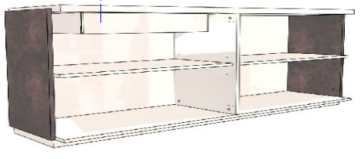

2 vol. / 1.180 m3 / 141 Kg

PORTOBELLO Medium Sideboard (1APA4PT200PB)
4x Doors
1x Interior Drawer w/ Upholstered Bottom, 2x Lacquer Shelves
Lacquer Top, Plinth & Interior
Polished Stainless Steel Accents

78 3/4"   33 7/8" or 36 1/4"   21 5/8"

FINISH OPTIONS		
PORTO-116/1	Eucalyptus Frise or Natural Rosewood	
PORTO-116/2	All Lacquer	
PORTO-116/3	Oak or Walnut (5% or 30% Sheen)	
PORTO-116/5	Reconstituted Ebony, Oak Fume or Reconstituted Rosewood	
PORTO-116/6	Natural Ebony	
PORTO-116/7	Eucalyptus Stain	

OPTIONAL TOP FINISHES		
UPCHARGE	Marble Top	
UPCHARGE	Ceramic Top	
UPCHARGE	Reversed Painted Glass Top	
UPCHARGE	Wood Top is 7% Upcharge on Specified Finish	

OPTIONAL METAL FINISHES		
UPCHARGE	Polished Plated Stainless Steel - Copper, Gold, Nickel Noir	
UPCHARGE	Brushed Brass	

UPCHARGE	Cutlery Insert