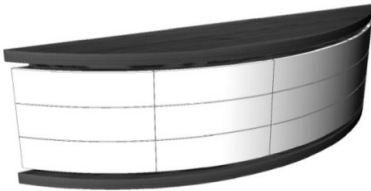

3 vol. / 1.048 m3 / 129 Kg

FINISH OPTIONS		
AVANT-500/1	Eucalyptus Frise or Natural Rosewood	
AVANT-500/3	Reconstituted Ebony, Oak Fume or Reconstituted Rosewood	
AVANT-500/4	Natural Ebony	
AVANT-500/5	Eucalyptus Stain	
AVANT-500/6	Oak or Walnut (5% or 30% Sheen)	
AVANT-500/7	Lacquer	
AVANT-500/8	Gold, Copper, Silver or Champagne Leaf	

UPCHARGE	LED Lights	
UPCHARGE	Height of 32 1/4"	

AVANTGARDE 3 Door Sideboard (1APA3PL201AT)

3x Doors w/ Simulated Drawer Fronts
4x Interior Shelves & 1x Drawer w/ Cutlery Insert
Oak Top & Plinth w/ Accent Fronts

79 1/8"   30"   22"