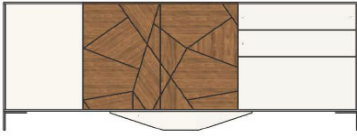

SIDEBOARD	Description		Dimesions in Inches		
	Item No.	Finish	W	H	D

SLICE Sideboard (1APA3PT200SI)

2x Drawers, 3x Doors, 1x Drop-Lid Door
2x Interior Shelveves
Epoxy Feet - Lacquer Painted
Criss Cross Effect on Fronts/ Top is Plain

78 3/4"   32 1/4"   16 1/2"

SLICE-101	Lacquer w/ Oak or Walnut Accent

UPCHARGE	Reverse Painted Glass Top

UPCHARGE	Polished Stainless Steel Feet