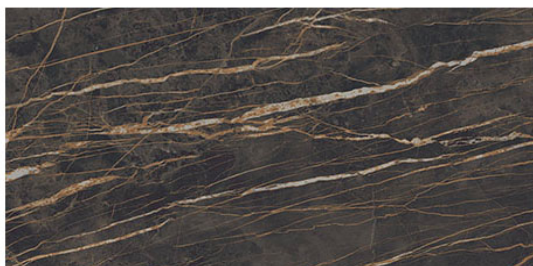

Carrara

Silk Beige

CALACATA

Measure: 2600 x 1200mm
Thickness / Finish: 5.6mm gloss / 3.5mm matte

SILK GRIS

Measure: 2600 x 1200mm
Thickness / Finish: 5.6mm gloss or matte

Calacata

Thunder Nigth