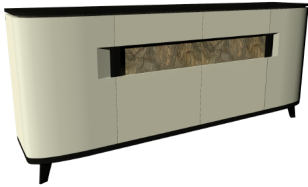

SIDEBOARD	Description		Dimensions in Inches		
	Item No.	Finish	W	H	D

AURO Small Sideboard (1APA4PT190AU)
4x Doors, 1x Interior Drawer & 2 Interior Lacquer Shelves
Lacquer Top, Case & Feet w/ Accent Front
Lacquer Painted Iron Handles

74 7/8"   32 1/4"   17 3/4"