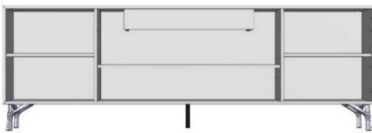

1 vol. / 1.159 m3 / 170 Kg

FINISH OPTIONS		
ADEL-101/1	Matte Lacquer Case & Fronts	
ADEL-101/2	Matte Lacquer Structure & HG Fronts	
ADEL-101/3	All HG Lacquer or Oak/Walnut Case & HG Lacquer Fronts	
UPCHARGE	Cutlery Insert