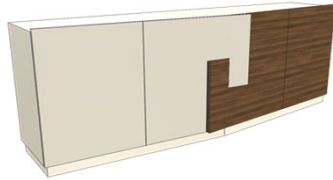

UPCHARGE	LED Lights	
UPCHARGE	Height of 32 1/4"	

SIDEBOARD	Description		Dimensions in Inches		
	Item No.	Finish	W	H	D

PLINTH HEIGHT: 2 3/4"
2 vol. / 1,187 m3 / 129 Kg

BOGO Large Sideboard (1APA4PT220BG)
4x Doors (2x Accent Doors), 3x Shelves & 1x Interior Drawer
Lacquer Structure & Plinth
86 5/8" 32 1/2" 21"