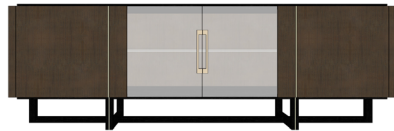

METAL OPTIONS

UPCHARGE	Polished Plated Stainless Steel- Gold, Copper, Nickel Noir	
UPCHARGE	Brass	

SIDEBOARD	Description		Dimensions in Inches		
	Item No.	Finish	W	H	D

JAMES 'A' Sideboard

2x Center Glass Door & 2x Wood Doors w/ 3 Interior Glass Shelves
 Oak or Ash Stained Top & Legs w/ Lacquer Interior & Grey Glass
 Polished Stainless Steel Accents