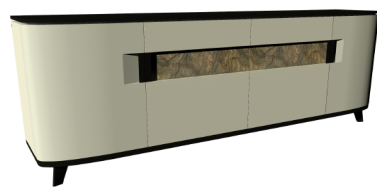

ADELAIDE Small Sideboard (1APA2PT1150AD)
 2x Doors & 1x Interior Drawer w/ Upholstered Base
 Lacquere Support Plate
 Metal Foot in Texture Noir, 900 Sable or 650 Sable

45 1/4" 33 1/2" 20 7/8"

FINISH OPTIONS		
ADEL-103/1	Matte Lacquer Case & Fronts	
ADEL-103/2	Matte Lacquer Structure & HG Fronts	
ADEL-103/3	All HG Lacquer or Oak/Walnut Case & HG Lacquer Fronts	
UPCHARGE	Cutlery Insert	