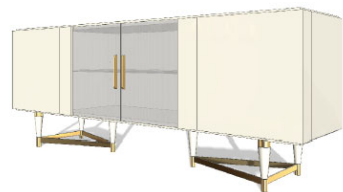

GLASS FRONT OPTION - SAME PRICE (NO INTERIOR DRAWER)