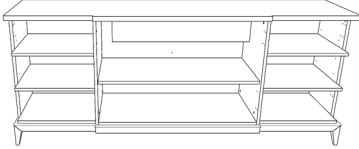

3 vol. / 1.258 m3 / 150 Kg

COM Requirement: 1.5 Yards