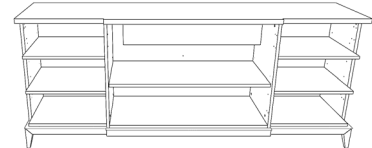

SIDEBOARD	Description		Dimensions in Inches		
	Item No.	Finish	W	H	D

COUTURE Sideboard (1APA4PT240CU)

Lacquered Feet Structure, Pinstripe & Interior Upholstered Side Doors & Interior Drawer
Painted Iron Handles

94 1/2   35 1/2"   21 5/8"

3 vol. / 1.353 m3 / 200 Kg
COM Requirement: 1.5 Yards