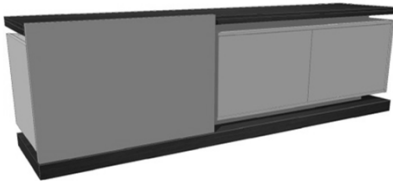

SLIDING Sideboard (1APA3PT240SL)

2x Touch Latch Doors
2x Interior Lacquer Shelves & 1x Tempered Glass Shelf
Matte Lacquer Structure/ HG Lacquer Fronts
Wood or Lacquer Top & Plinth

94 1/2"   31"   21 5/8"

FINISH OPTIONS

SLIDIN-800/1	Eucalyptus Frise or Natural Rosewood
SLIDIN-800/3	Reconstituted Ebony, Oak Fume or Reconstituted Rosewood
SLIDIN-800/4	Natural Ebony
SLIDIN-800/5	Eucalyptus Stain
SLIDIN-800/6	Oak (5% or 30% Sheen)
SLIDIN-800/7	Walnut (5% or 30% Sheen)
SLIDIN-800/8	All Lacquer

2 vol. / 1,229 m3 / 162 Kg

UPCHARGE	Wood Sliding Door (Any Veneer)

UPCHARGE	Cutlery Insert

UPCHARGE	LED Lights