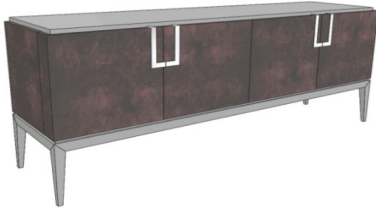

2 vol. / 1.180 m3 / 141 Kg

GLASS FRONT OPTION - SAME PRICE / DIFFERENT HANDLES

PORTOBELLO Medium Sideboard on Legs

4x Doors, 2x Lacquer Shelves
Lacquer Top, Legs & Interior
Polished Stainless Steel Accents