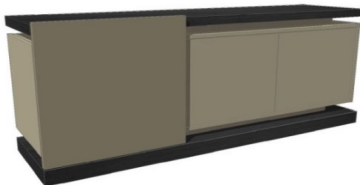

2 vol. / 1,229 m3 / 162 Kg

UPCHARGE	Wood Sliding Door (Any Veneer)
-----------------	--------------------------------

UPCHARGE	Cutlery Insert
-----------------	----------------

UPCHARGE	LED Lights
-----------------	------------