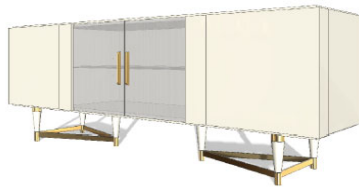

GLASS FRONT OPTION - SAME PRICE (NO INTERIOR DRAWER)

UPCHARGE	Cutlery Inset	
UPCHARGE	Marble Top	
UPCHARGE	Reverse Painted Glass Top