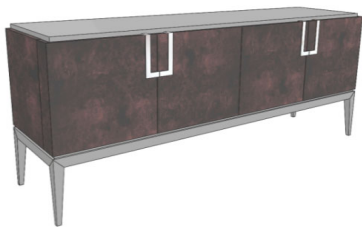

OPTIONAL METAL FINISHES

UPCHARGE	Polished Plated Stainless Steel- Gold, Copper, Nickel Noir	
UPCHARGE	Brass	

2 vol. / 1.075 m3 / 136 Kg