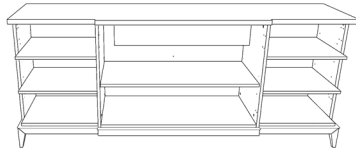

UPCHARGE	Cutlery Insert	
UPCHARGE	Interior Glass Bottle Rack	

3 vol. / 1.143 m3 / 140 Kg

COM Requirement: 1.5 Yards

GLASS FRONT OPTION - SAME PRICE (NO INTERIOR DRAWER)

SIDEBOARD

Description		Dimensions in Inches		
Item No.	Finish	W	H	D