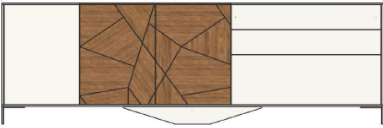

SLICE-100	Lacquer w/ Oak or Walnut Accent	
UPCHARGE	Reverse Painted Glass Top	
UPCHARGE	Polished Stainless Steel Feet