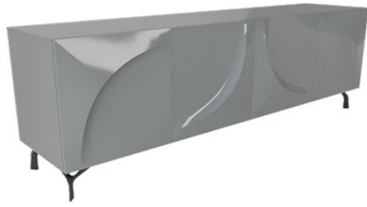

ADELAIDE Large Sideboard (1APA4PT230AD)
 4x Doors & 1x Interior Drawer w/ Upholstered Base
 Lacquere Support Plate
 Metal Foot in Texture Noir, 900 Sable or 650 Sable

90 1/2" 33 1/2" 20 7/8"

1 vol. / 1.159 m3 / 170 Kg