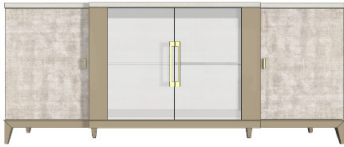

COUTURE Sideboard (1APA4PT220CU)

Lacquered Feet Structure, Pinstripe & Interior Upholstered Side Doors & Interior Drawer
Painted Iron Handles

86 5/8" 35 1/2" 21 5/8"

3 vol. / 1.258 m3 / 150 Kg

COM Requirement: 1.5 Yards