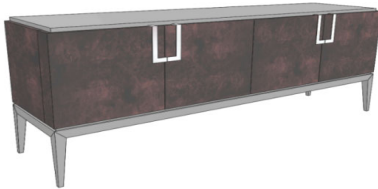

2 vol. / 1.301 m3 / 146 Kg

PORTOBELLO Large Sideboard on Legs

4x Doors, 2x Lacquer Shelves
Lacquer Top, Legs & Interior
Polished Stainless Steel Accents

86 5/8"   32 1/4" or 36 1/4"   19 5/8"

FINISH OPTIONS

PORTO-115/1	Eucalyptus Frise or Natural Rosewood
PORTO-115/2	All Lacquer
PORTO-115/3	Oak or Walnut (5% or 30% Sheen)
PORTO-115/5	Reconstituted Ebony, Oak Fume or Reconstituted Rosewood
PORTO-115/6	Natural Ebony
PORTO-115/7	Eucalyptus Stain

OPTIONAL TOP FINISHES

UPCHARGE	Marble Top
UPCHARGE	Ceramic Top
UPCHARGE	Reversed Painted Glass Top
UPCHARGE	Wood Top is 7% Upcharge on Specified Finish

VENEERED LEG OPTIONS

UPCHARGE	Oak, Walnut, Eucalyptus Stain, Oak Fume, Recon Ebony, Recon Rosewood, Eucalyptus Frise, Natural Rosewood
UPCHARGE	Natural Ebony

OPTIONAL METAL FINISHES

UPCHARGE	Polished Plated Stainless Steel - Copper, Gold, Nickel Noir
UPCHARGE	Brushed Brass

GLASS FRONT OPTION - SAME PRICE / DIFFERENT HANDLES