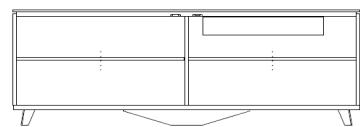

AURO Large Sideboard (1APA4PT220AU)
 4x Doors, 1x Interior Drawer & 2 Interior Lacquer Shelves
 Lacquer Top, Case & Feet w/ Accent Front
 Lacquer Painted Iron Handles

86 5/8" 32 1/4" 17 3/4"

1 vol. / 1.138 m3 / 120 Kg