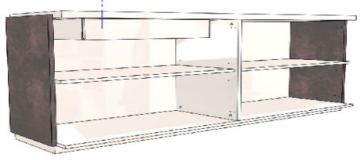

UPCHARGE	Veneer Top (All Woods Above)	
----------	------------------------------	--

SIDEBOARD

Description		Dimensions in Inches		
Item No.	Finish	W	H	D

2 vol. / 1.301 m3 / 146 Kg

PORTOBELLO Large Sideboard (1APA4PT220PB)
 4x Doors
 1x Interior Drawer w/ Upholstered Bottom, 2x Lacquer Shelves
 Lacquer Top, Plinth & Interior
 Polished Stainless Steel Accents