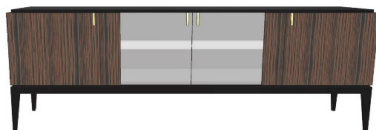

OPTIONAL METAL FINISHES

UPCHARGE	Polished Plated Stainless Steel- Gold, Copper, Nickel Noir	
UPCHARGE	Brass	

2 vol. / 1.075 m3 / 136 Kg

GLASS FRONT OPTION - SAME PRICE / DIFFERENT HANDLES

PORTOBELLO Small Sideboard on Legs