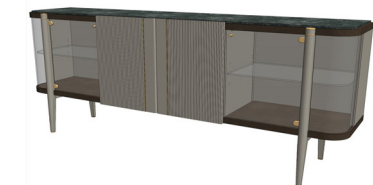

Feet can be ash stained in Eucalyptus colours