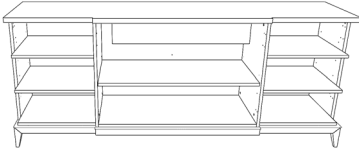

3 vol. / 1.258 m3 / 150 Kg

COM Requirement: 1.5 Yards