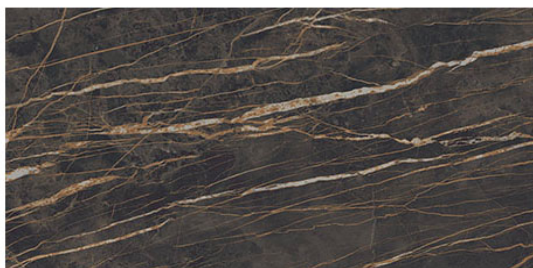

Carrara

Silk Beige

CALACATA

Measure: 2600 x 1200mm
Thickness / Finish: 5.6mm gloss / 3.5mm matte

SILK GRIS

Measure: 2600 x 1200mm
Thickness / Finish: 5.6mm gloss or matte

Calacata

Thunder Nigth