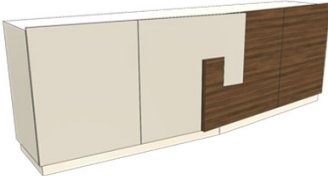

PLINTH HEIGHT: 2 3/4"
2 vol. / 1,187 m3 / 129 Kg

BOGO Large Sideboard (1APA4PT220BG)
4x Doors (2x Accent Doors), 3x Shelves & 1x Interior Drawer
Lacquer Structure & Plinth
86 5/8"   32 1/2"   21"

FINISH OPTIONS		
BOGO-2001/1	Oak or Walnut (5% or 30% Sheen)	
BOGO-2001/3	Natural Ebony	
BOGO-2001/4	Reconstituted Ebony, Oak Fume, Reconstituted Rosewood, Eucalyptus Frise, Natural Rosewood, Eucalyptus Stain, or All Lacquer	

UPCHARGE	Cutlery Insert