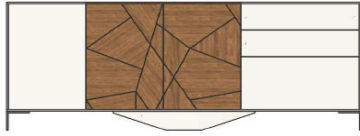

SIDEBOARD	Description		Dimensions in Inches		
	Item No.	Finish	W	H	D

SLICE Sideboard (1APA3PT200SI)
 2x Drawers, 3x Doors, 1x Drop-Lid Door
 2x Interior Shelveves
 Epoxy Feet - Lacquer Painted
 Criss Cross Effect on Fronts/ Top is Plain