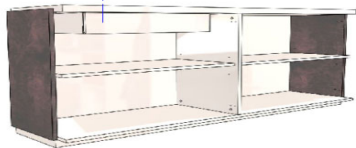

2 vol. / 1.180 m3 / 141 Kg

PORTOBELLO Medium Sideboard (1APA4PT200PB)

4x Doors
1x Interior Drawer w/ Upholstered Bottom, 2x Lacquer Shelves
Lacquer Top, Plinth & Interior
Polished Stainless Steel Accents

78 3/4"   33 7/8" or 36 1/4"   21 5/8"

FINISH OPTIONS

PORTO-116/1	Eucalyptus Frise or Natural Rosewood
PORTO-116/2	All Lacquer
PORTO-116/3	Oak or Walnut (5% or 30% Sheen)
PORTO-116/5	Reconstituted Ebony, Oak Fume or Reconstituted Rosewood
PORTO-116/6	Natural Ebony
PORTO-116/7	Eucalyptus Stain

OPTIONAL TOP FINISHES

UPCHARGE	Marble Top
UPCHARGE	Ceramic Top
UPCHARGE	Reversed Painted Glass Top
UPCHARGE	Wood Top is 7% Upcharge on Specified Finish

OPTIONAL METAL FINISHES

UPCHARGE	Polished Plated Stainless Steel - Copper, Gold, Nickel Noir
UPCHARGE	Brushed Brass

UPCHARGE	Cutlery Insert