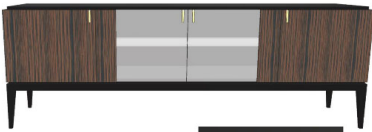

GLASS FRONT OPTION - SAME PRICE / DIFFERENT HANDLES

PORTOBELLO Medium Sideboard on Legs

4x Doors, 2x Lacquer Shelves
Lacquer Top, Legs & Interior
Polished Stainless Steel Accents

78 3/4"

32 1/4" or
36 1/4"

19 5/8"

FINISH OPTIONS

PORTO-117/1	Eucalyptus Frise or Natural Rosewood
PORTO-117/2	All Lacquer
PORTO-117/3	Oak or Walnut (5% or 30% Sheen)
PORTO-117/5	Reconstituted Ebony, Oak Fume or Reconstituted Rosewood
PORTO-117/6	Natural Ebony
PORTO-117/7	Eucalyptus Stain

OPTIONAL TOP FINISHES

UPCHARGE	Marble Top
UPCHARGE	Ceramic Top
UPCHARGE	Reversed Painted Glass Top
UPCHARGE	Wood Top is 7% Upcharge on Specified Finish

VENEERED LEG OPTIONS

UPCHARGE	Oak, Walnut, Eucalyptus Stain, Oak Fume, Recon Ebony, Recon Rosewood, Eucalyptus Frise, Natural Rosewood
UPCHARGE	Natural Ebony