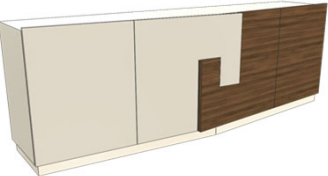

PLINTH HEIGHT: 2 3/4"
2 vol. / 1,170 m3 / 110 Kg

BOGO Small Sideboard (1APA4PT180BG)
4x Doors (2x Accent Doors), 3x Shelves & 1x Interior Drawer
Lacquer Structure & Plinth
70 7/8"   32 1/2"   21"

FINISH OPTIONS		
BOGO-2013/1	Oak or Walnut (5% or 30% Sheen)	
BOGO-2013/3	Natural Ebony	
BOGO-2013/4	Reconstituted Ebony, Oak Fume, Reconstituted Rosewood, Eucalyptus Frise, Natural Rosewood, Eucalyptus Stain, or All Lacquer	

UPCHARGE	Cutlery Insert