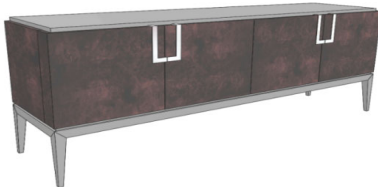

OPTIONAL METAL FINISHES

UPCHARGE	Polished Plated Stainless Steel - Copper, Gold, Nickel Noir
UPCHARGE	Brushed Brass

2 vol. / 1.301 m3 / 146 Kg