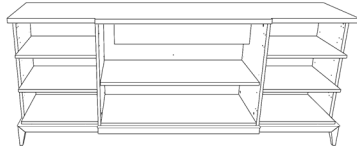

SIDEBOARD

Description		Dimensions in Inches		
Item No.	Finish	W	H	D

COUTURE Sideboard (1APA4PT180CU)

Lacquered Feet Structure, Pinstripe & Interior Upholstered Side Doors & Interior Drawer
Painted Iron Handles

70 7/8"   35 1/2"   21 5/8"

3 vol. / 1.143 m3 / 140 Kg

COM Requirement: 1.5 Yards