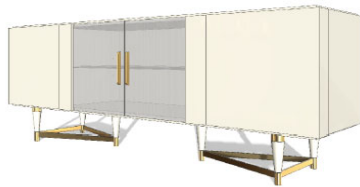

SIDEBOARD	Description		Dimensions in Inches		
	Item No.	Finish	W	H	D

3 vol. / 1,239 m3 / 150 Kg

**GLASS FRONT OPTION - SAME PRICE* (NO INTERIOR DRAWER)*

MADISON Large Sideboard (1APA4PT220MS)

4x Doors
1x Interior Drawer & 3x Glass Shelves
Lacquer Top & Metal Accents