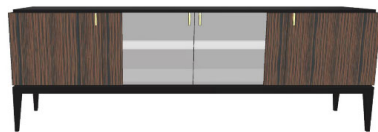

OPTIONAL METAL FINISHES

UPCHARGE	Polished Plated Stainless Steel- Gold, Copper, Nickel Noir
UPCHARGE	Brass

2 vol. / 1.075 m3 / 136 Kg

GLASS FRONT OPTION - SAME PRICE / DIFFERENT HANDLES

PORTOBELLO Small Sideboard on Legs