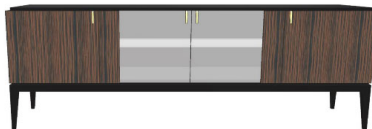

GLASS FRONT OPTION - SAME PRICE / DIFFERENT HANDLES