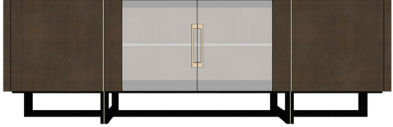

SIDEBOARD

Description		Dimesions in Inches		
Item No.	Finish	W	H	D

JAMES 'A' Sideboard
2x Center Glass Door & 2x Wood Doors w/ 3 Interior Glass Shelves
Oak or Ash Stained Top & Legs w/ Lacquer Interior & Grey Glass
Polished Stainless Steel Accents

86 5/8"   36 1/4"   19 5/8"

FINISH OPTIONS		
JAME-100/1	Eucalyptus Stain	
JAME-100/2	Eucalpytus Frise, Oak Fume, Recon Ebony or Recon Rosewood	
JAME-100/3	Oak	
JAME-100/4	Walnut	
JAME-100/5	Lacquer	
JAME-100/6	Natural Ebony or Natural Rosewood	

OPTIONAL TOP FINISHES		
UPCHARGE	Eucalyptus Stain, Walnut or Lacquer	
UPCHARGE	Eucalpytus Frise, Oak Fume, Recon Ebony or Recon Rosewood	
UPCHARGE	Natural Ebony or Natural Rosewood	

METAL OPTIONS		
UPCHARGE	Polished Plated Stainless Steel- Gold, Copper, Nickel Noir	
UPCHARGE	Brass	

UPCHARGE	Vertical LED Lights