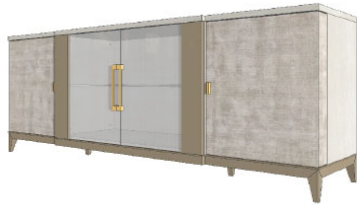

GLASS FRONT OPTION - SAME PRICE (NO INTERIOR DRAWER)

EUCALYPTUS FRISE OR NATURAL ROSEWOOD

COUT-201/AB1	Grade A/B	
COUT-201/CD1	Grade C/D & COM	
COUT-201/E1	Grade E/ Mastrotto Leather/ Ultrasuede	
COUT-201/SUP1	Superior Leather	

RECONSTITUTED EBONY, OAK FUME, OR RECONSTITUTED ROSEWOOD

COUT-201/AB2	Grade A/B	
COUT-201/CD2	Grade C/D & COM	
COUT-201/E2	Grade E/ Mastrotto Leather/ Ultrasuede	
COUT-201/SUP2	Superior Leather	

NATURAL EBONY

COUT-201/AB3	Grade A/B	
COUT-201/CD3	Grade C/D & COM	
COUT-201/E3	Grade E/ Mastrotto Leather/ Ultrasuede	
COUT-201/SUP3	Superior Leather	

EUCALYPTUS PLAIN STAIN

COUT-201/AB4	Grade A/B	
COUT-201/CD4	Grade C/D & COM	
COUT-201/E4	Grade E/ Mastrotto Leather/ Ultrasuede	
COUT-201/SUP4	Superior Leather	

LACQUER

COUT-201/AB5	Grade A/B	
COUT-201/CD5	Grade C/D & COM	
COUT-201/E5	Grade E/ Mastrotto Leather/ Ultrasuede	
COUT-201/SUP5	Superior Leather	

OAK OR WALNUT (5% or 30% SHEEN)

COUT-201/AB6	Grade A/B	
COUT-201/CD6	Grade C/D & COM	
COUT-201/E6	Grade E/ Mastrotto Leather/ Ultrasuede	
COUT-201/SUP6	Superior Leather	

UPCHARGE	Cutlery Insert	
UPCHARGE	Interior Glass Bottle Rack