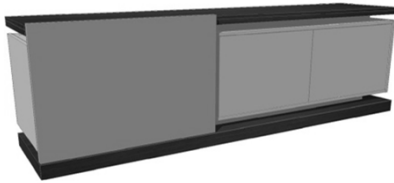

SLIDING Sideboard (1APA3PT240SL)
2x Touch Latch Doors
2x Interior Lacquer Shelves & 1x Tempered Glass Shelf
Matte Lacquer Structure/ HG Lacquer Fronts
Wood or Lacquer Top & Plinth

94 1/2"   31"   21 5/8"

FINISH OPTIONS

SLIDIN-800/1	Eucalyptus Frise or Natural Rosewood
SLIDIN-800/3	Reconstituted Ebony, Oak Fume or Reconstituted Rosewood
SLIDIN-800/4	Natural Ebony
SLIDIN-800/5	Eucalyptus Stain
SLIDIN-800/6	Oak (5% or 30% Sheen)
SLIDIN-800/7	Walnut (5% or 30% Sheen)
SLIDIN-800/8	All Lacquer

2 vol. / 1,229 m3 / 162 Kg

UPCHARGE	Wood Sliding Door (Any Veneer)

UPCHARGE	Cutlery Insert

UPCHARGE	LED Lights