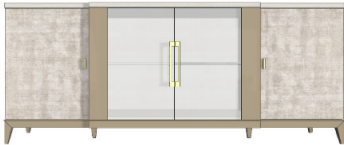

GLASS FRONT OPTION - SAME PRICE (NO INTERIOR DRAWER)

EUCALYPTUS FRISE OR NATURAL ROSEWOOD

COUT-206/AB1	Grade A/B	
COUT-206/CD1	Grade C/D & COM	
COUT-206/E1	Grade E/ Mastrotto Leather/ Ultrasuede	
COUT-206/SUP1	Superior Leather	

RECONSTITUTED EBONY, OAK FUME, OR RECONSTITUTED ROSEWOOD

COUT-206/AB2	Grade A/B	
COUT-206/CD2	Grade C/D & COM	
COUT-206/E2	Grade E/ Mastrotto Leather/ Ultrasuede	
COUT-206/SUP2	Superior Leather	

NATURAL EBONY

COUT-206/AB3	Grade A/B	
COUT-206/CD3	Grade C/D & COM	
COUT-206/E3	Grade E/ Mastrotto Leather/ Ultrasuede	
COUT-206/SUP3	Superior Leather	

EUCALYPTUS PLAIN STAIN

COUT-206/AB4	Grade A/B	
COUT-206/CD4	Grade C/D & COM	
COUT-206/E4	Grade E/ Mastrotto Leather/ Ultrasuede	
COUT-206/SUP4	Superior Leather	

LACQUER

COUT-206/AB5	Grade A/B	
COUT-206/CD5	Grade C/D & COM	
COUT-206/E5	Grade E/ Mastrotto Leather/ Ultrasuede	
COUT-206/SUP5	Superior Leather	

OAK OR WALNUT (5% or 30% SHEEN)

COUT-206/AB6	Grade A/B	
COUT-206/CD6	Grade C/D & COM	
COUT-206/E6	Grade E/ Mastrotto Leather/ Ultrasuede	
COUT-206/SUP6	Superior Leather	

UPCHARGE	Cutlery Insert