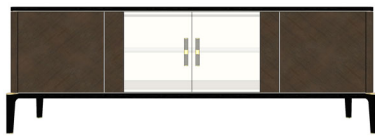

INTERIOR COMPONENTS

UPCHARGE	Center Interior Drawer	
UPCHARGE	Cutlery Insert	

IVY Sideboard

2x Center Glass Door & 2x Wood Doors w/ 3 Interior Glass Shelves
Solid Ash Stained Top & Legs w/ Lacquer Interior & Grey Glass
Polished Stainless Steel Accents

86 5/8"   36 1/4"   19 5/8"

FINISH OPTIONS

IVY-100/1	Eucalyptus Stain	
IVY-100/2	Eucalyptus Frise, Oak Fume, Recon Ebony or Recon Rosewood	
IVY-100/3	Oak (5% or 30% Sheen)	
IVY-100/4	Walnut (5% or 30% Sheen)	
IVY-100/5	Lacquer	
IVY-100/6	Natural Ebony	

OPTIONAL TOP FINISHES

UPCHARGE	Eucalyptus Stain, Walnut or Lacquer	
UPCHARGE	Eucalyptus Frise, Oak Fume, Recon Ebony or Recon Rosewood	
UPCHARGE	Natural Ebony	
UPCHARGE	Standard Marble	
UPCHARGE	Standard Ceramic (Not Built In)	
UPCHARGE	Special Ceramic (Not Built In)	

METAL OPTIONS

UPCHARGE	Polished Plated Stainless Steel- Gold, Copper, Nickel Noir	
UPCHARGE	Brass