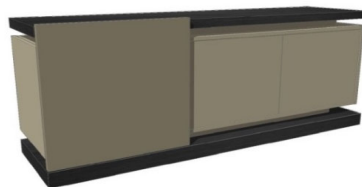

2 vol. / 1,229 m3 / 162 Kg

UPCHARGE	Wood Sliding Door (Any Veneer)
-----------------	--------------------------------

UPCHARGE	Cutlery Insert
-----------------	----------------

UPCHARGE	LED Lights
-----------------	------------