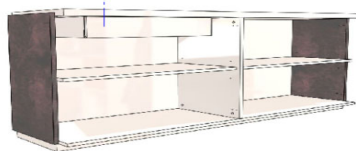

UPCHARGE	Veneer Top (All Woods Above)	
----------	------------------------------	--

SIDEBOARD	Description		Dimensions in Inches		
	Item No.	Finish	W	H	D

2 vol. / 1.301 m3 / 146 Kg

PORTOBELLO Large Sideboard (1APA4PT220PB)