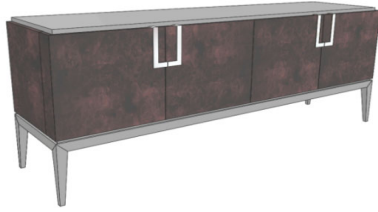

Description		Dimensions in Inches		
Item No.	Finish	W	H	D

2 vol. / 1.180 m3 / 141 Kg

GLASS FRONT OPTION - SAME PRICE / DIFFERENT HANDLES

PORTOBELLO Medium Sideboard on Legs

4x Doors, 2x Lacquer Shelves
Lacquer Top, Legs & Interior
Polished Stainless Steel Accents