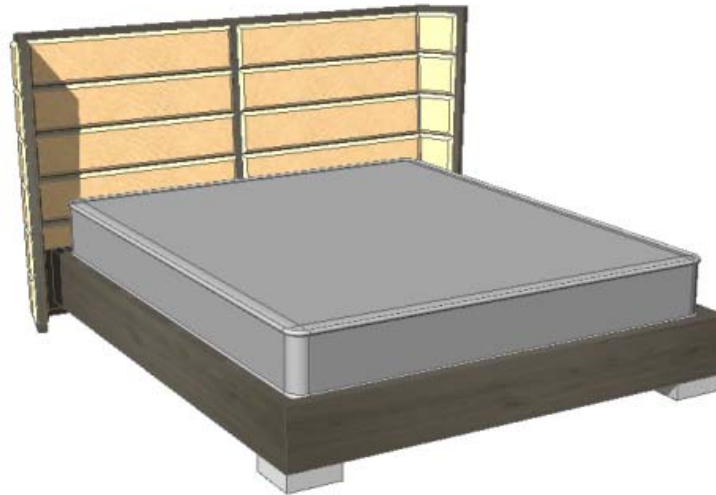

Bedroom

Wall Bed w/ Upholstered Front of Headboard

Description

Item No.

Finish

W

Dimensions in Inches

H

D

C.O.M Requirement for
55"W plain fabric is 7 1/4 yards

Description		Dimensions in Inches		
Item No.	Finish	W	H	D
TOPAZE Queen Size Bed w/ Slats Polished Stainless Steel Feet Lacquer Headboard Frame		90 5/8"	51 1/4"	89 1/2"
FINISH: HIGH GLOSS Eucalyptus Frise	TOPA-113/AB1	Grade A/B		
	TOPA-113/CD1	Grade C/D & COM		
	TOPA-113/E1	Grade E/ Mastrotto Leather/ Ultrasuede		
	TOPA-113/SUP1	Superior Leather Grade SUP		
FINISH: MATTE Eucalyptus Frise	TOPA-113/AB2	Grade A/B		
	TOPA-113/CD2	Grade C/D & COM		
	TOPA-113/E2	Grade E/ Mastrotto Leather/ Ultrasuede		
	TOPA-113/SUP2	Superior Leather Grade SUP		
TOPAZE King Size Bed w/ Slats Polished Stainless Steel Feet Lacquer Headboard Frame		90 5/8"	51 1/4"	89 1/2"
FINISH: HIGH GLOSS Eucalyptus Frise	TOPA-114/AB1	Grade A/B		
	TOPA-114/CD1	Grade C/D & COM		
	TOPA-114/E1	Grade E/ Mastrotto Leather/ Ultrasuede		
	TOPA-114/SUP1	Superior Leather Grade SUP		
FINISH: MATTE Eucalyptus Frise	TOPA-114/AB2	Grade A/B		
	TOPA-114/CD2	Grade C/D & COM		
	TOPA-114/E2	Grade E/ Mastrotto Leather/ Ultrasuede		
	TOPA-114/SUP2	Superior Leather Grade SUP		
TOPAZE California King Size Bed w/ Slats Polished Stainless Steel Feet Lacquer Headboard Frame		90 5/8"	51 1/4"	93 1/2"
FINISH: HIGH GLOSS Eucalyptus Frise	TOPA-115/AB1	Grade A/B		
	TOPA-115/CD1	Grade C/D & COM		
	TOPA-115/E1	Grade E/ Mastrotto Leather/ Ultrasuede		
	TOPA-115/SUP1	Superior Leather Grade SUP		
FINISH: MATTE Eucalyptus Frise	TOPA-115/AB2	Grade A/B		
	TOPA-115/CD2	Grade C/D & COM		
	TOPA-115/E2	Grade E/ Mastrotto Leather/ Ultrasuede		
	TOPA-115/SUP2	Superior Leather Grade SUP