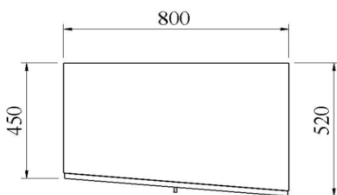

High Chest
Polished Stainless Steel Handles
w/ 6x Drawers

31 1/2"

55 1/8"

20 1/2"

TOPA-107/1	High Gloss Eucalyptus Frise w/ Matte Lacquer Interior
TOPA-107/2	Matte Eucalyptus Frise w/ Matte Lacquer Interior