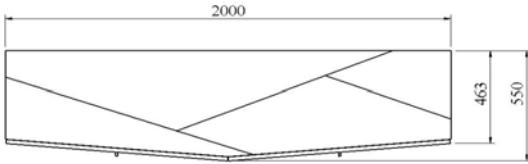

Double Dresser
Polished Stainless Steel Handles
w/ 6x Drawers

78 3/4"

32 1/4"

21 5/8"

TOPA-106/1	High Gloss Eucalyptus Frise w/ Matte Lacquer Interior
TOPA-106/2	Matte Eucalyptus Frise w/ Matte Lacquer Interior