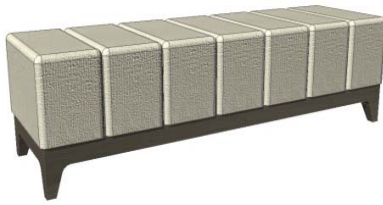

Upholstered Bench

High Gloss Eucalyptus Frise

59"

15 3/4"

17 3/4"

TOPA-108/AB	Grade A/B
TOPA-108/CD	Grade C/D & COM
TOPA-108/E	Grade E/ Mastrotto Leather/ Ultrasuede
TOPA-108/SUP	Superior Leather Grade SUP