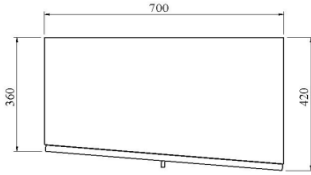

Night Stand
Polished Stainless Steel Handles
w/ 2x Drawers

27 1/2"

21 5/8"

16 5/8"

TOPA-105/1	High Gloss Eucalyptus Frise w/ Matte Lacquer Interior
TOPA-105/2	Matte Eucalyptus Frise w/ Matte Lacquer Interior