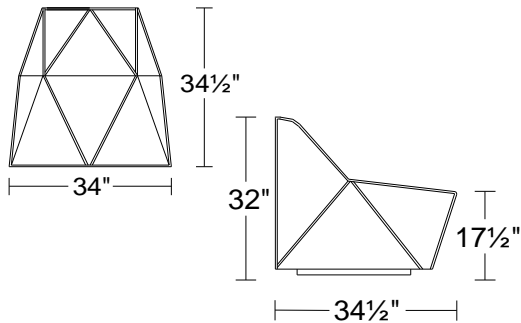

KELVIN GIORMANI COLLECTION

Model AC95A Triangolo
Leather King 0506 w/ Orvieto 9423 Inlay

| Model No. | Item No. | Dimensions | SAMPLE PRICE |
|-----------|----------|------------|--------------|
|-----------|----------|------------|--------------|

AC95A

1DV

Swivel Chair

3795

1265

Width: 34"
Height: 32"
Depth: 34 1/2"