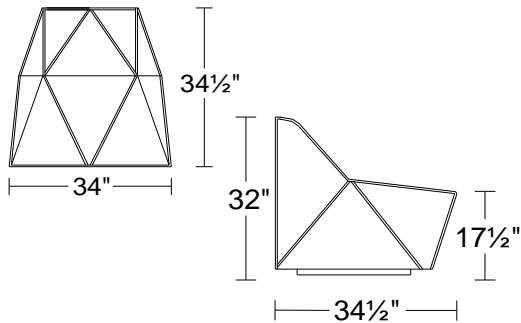

KELVIN GIORMANI COLLECTION

Model AC95A Triangolo
Leather King 0506 w/ Orvieto 9423 Inlay

Model No.	Item No.	Dimensions	SAMPLE PRICE
-----------	----------	------------	--------------

AC95A

1DV

Swivel Chair

~~3968~~

1322

Width: 34"
Height: 32"
Depth: 34 1/2"