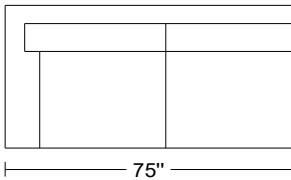

0443AM1	3RA/LAF	Left Arm Facing Mid-Sofa	\$6,246	\$6,889	\$7,599	\$8,375
----------------	----------------	---------------------------------	---------	----------------	---------	---------

Width: 75"
Height: 30 1/2"
Depth: 40"

0443AM1	JXL/RAF	Right Arm Facing Extra Small Chaise	\$5,636	\$6,212	\$6,847	\$7,548
----------------	----------------	--	---------	----------------	---------	---------

Width: 42"
Height: 30 1/2"
Depth: 65"