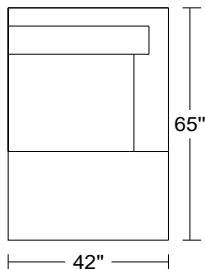

0443AM1	3RA/LAF	Left Arm Facing Mid-Sofa	\$6,246	\$6,889	\$7,599	\$8,375
----------------	----------------	---------------------------------	---------	----------------	---------	---------

Width: 75"
Height: 30 1/2"
Depth: 40"

0443AM1	JXL/RAF	Right Arm Facing Extra Small Chaise	\$5,636	\$6,212	\$6,847	\$7,548
----------------	----------------	--	---------	----------------	---------	---------

Width: 42"
Height: 30 1/2"
Depth: 65"