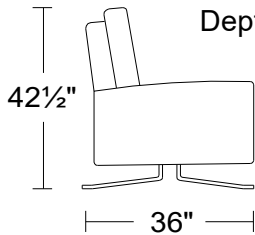

PLANUM QUICK SHIP PROGRAM

Manual Recliner Chair

Model C040AM1 - Preci

Leather Orvieto 9409 w/ Polished Stainless Steel Base

Model No.	Item No.	Dimensions	Retail			
			B	C	D	E
			Orvieto / A1 & B1 Fabrics	EuroSoft / Marmo/ Spesso/ C1 & D1 Fabrics	Neobuck/ Mastrotto/ Ricco/ Vintage	Marco
C040AM1	1D	Manual Recliner	\$5,110	\$5,628	\$6,204	\$6,839

Width: 29 1/2"
Height: 42 1/2"
Depth: 36"

As Shown:	\$5,110	\$5,628	\$6,204	\$6,839
------------------	----------------	---------	---------	---------