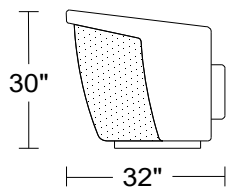

C060A

1DV3

Swivel Chair

\$4,035

\$4,448

\$4,905

\$5,406

w/ Perforations on recessed back & side panels

Width: 32"

Height: 30"

Depth: 32"

As Shown:	\$4,035	\$4,448	\$4,905	\$5,406
------------------	---------	----------------	---------	---------