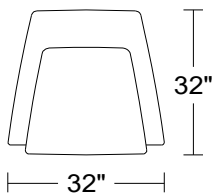

C060A

1DV3

Swivel Chair

\$4,035

\$4,448

\$4,905

\$5,406

w/ Perforations on recessed back & side panels

Width: 32"

Height: 30"

Depth: 32"

As Shown:	\$4,035	\$4,448	\$4,905	\$5,406
------------------	---------	----------------	---------	---------