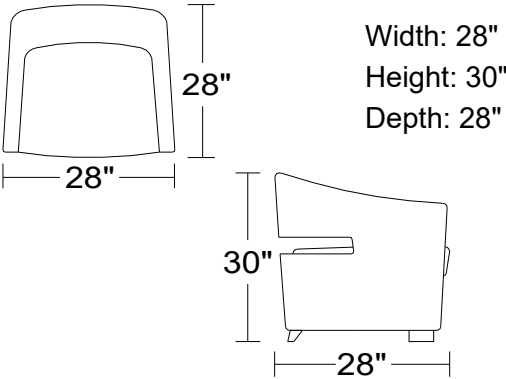

PLANUM QUICK SHIP PROGRAM

Model C062AH1 - Taos

Leather Orvieto 9409 w/ Espresso Wood Feet

Model No.	Item No.	Dimensions	Retail			
			B	C	D	E
			Orvieto / A1 & B1 Fabrics	EuroSoft / Marmo/ Spesso/ C1 & D1 Fabrics	Neobuck/ Mastrotto/ Ricco/ Vintage	Marco
C062AH1	1D	Chair	\$2,496	\$2,760	\$3,050	\$3,367

As Shown:	\$2,496	\$2,760	\$3,050	\$3,367
------------------	----------------	---------	---------	---------