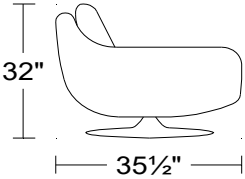

PLANUM QUICK SHIP PROGRAM

Model AC51 Dante

Leather Orvieto 9490 w/ Stainless Steel Base

Model No.	Item No.	Dimensions	Retail			
			B	C	D	E
			Orvieto	EuroSoft/ Marmo/ Spesso	King/ Mastrotto/ Ricco/ Vintage	Marco
AC51	1DV	Swivel Chair	\$3,165	\$3,491	\$3,848	\$4,243

Width: 36 1/2"
 Height: 32"
 Depth: 35 1/2"

As Shown:	\$3,165	\$3,491	\$3,848	\$4,243
------------------	----------------	----------------	----------------	----------------