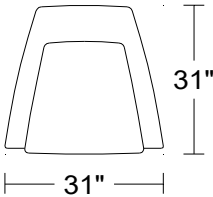

PLANUM QUICK SHIP PROGRAM

Model AC59 Rio Roto

Leather Orvieto 9423 w/ Stainless Steel Base

Model No.	Item No.	Dimensions	Retail			
			B	C	D	E
			Orvieto	EuroSoft/ Marmo/ Spesso	King/ Mastrotto/ Ricco/ Vintage	Marco
AC59	1DVP	Swivel Chair	\$3,364	\$3,707	\$4,091	\$4,514

w/ Perforations on recessed back & side panel

Width: 31"
Height: 28"
Depth: 31"

As Shown:	\$3,364	\$3,707	\$4,091	\$4,514
------------------	----------------	---------	---------	---------