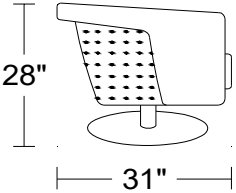

PLANUM QUICK SHIP PROGRAM

Model AC59 Rio Roto

Leather Orvieto 9423 w/ Stainless Steel Base

Model No.	Item No.	Dimensions	Retail			
			B	C	D	E
			Orvieto	EuroSoft/ Marmo/ Spesso	King/ Mastrotto/ Ricco/ Vintage	Marco
AC59	1DVP	Swivel Chair	\$3,364	\$3,707	\$4,091	\$4,514

w/ Perforations on recessed back & side panel

Width: 31"
Height: 28"
Depth: 31"

As Shown:	\$3,364	\$3,707	\$4,091	\$4,514
------------------	----------------	---------	---------	---------