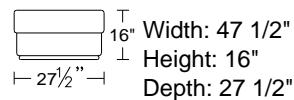

Width: 77 1/2"
 Height: 32 1/2"
 Depth: 38 1/2"

0033

SXL/RAF Right Arm Facing Small Chaise
SXR/LAF Left Arm Facing Small Chaise

Width: 45 1/2"
 Height: 32 1/2"
 Depth: 65"

0033

HR2 Large Head Rest

Width: 27 1/2"
 Height: 23"

0033

ST2 Rectangular Ottoman

Width: 47 1/2"
 Height: 16"
 Depth: 27 1/2"