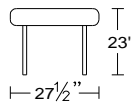

Width: 77 1/2"
 Height: 32 1/2"
 Depth: 38 1/2"

0033

SXL/RAF Right Arm Facing Small Chaise
SXR/LAF Left Arm Facing Small Chaise

Width: 45 1/2"
 Height: 32 1/2"
 Depth: 65"

0033

HR2 Large Head Rest

Width: 27 1/2"
 Height: 23"

0033

ST2 Rectangular Ottoman

Width: 47 1/2"
 Height: 16"
 Depth: 27 1/2"