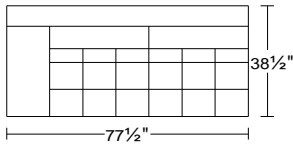

PLANUM QUICK SHIP PROGRAM

Model 0033 Fiore I

Leather Orvieto 9486 w/ contrast stitch 9402 w/ Stainless Steel Base

0033

4RASM4/LAF Left Arm Facing Sofa
4LASM4/RAF Right Arm Facing Sofa
 Incl. Motorized Seat Mechanism

Width: 77 1/2"
 Height: 32 1/2"
 Depth: 38 1/2"

0033

SXL/RAF Right Arm Facing Small Chaise
SXR/LAF Left Arm Facing Small Chaise

Width: 45 1/2"
 Height: 32 1/2"
 Depth: 65"

0033

HR2 Large Head Rest

Width: 27 1/2"
 Height: 23"