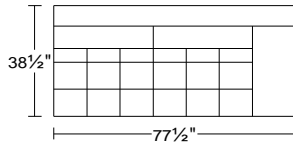

PLANUM QUICK SHIP PROGRAM

Model 0033 Fiore I

Leather Orvieto 9486 w/ contrast stitch 9402 w/ Stainless Steel Base

0033

4RASM4/LAF Left Arm Facing Sofa
4LASM4/RAF Right Arm Facing Sofa
 Incl. Motorized Seat Mechanism

Width: 77 1/2"
 Height: 32 1/2"
 Depth: 38 1/2"

0033

SXL/RAF Right Arm Facing Small Chaise
SXR/LAF Left Arm Facing Small Chaise

Width: 45 1/2"
 Height: 32 1/2"
 Depth: 65"

0033

HR2 Large Head Rest

Width: 27 1/2"
 Height: 23"

0033

ST2 Rectangular Ottoman

Width: 47 1/2"
 Height: 16"
 Depth: 27 1/2"