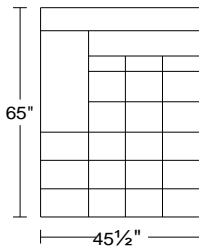

Width: 77 1/2"
 Height: 32 1/2"
 Depth: 38 1/2"

0033

SXL/RAF Right Arm Facing Small Chaise
SXR/LAF Left Arm Facing Small Chaise

Width: 45 1/2"
 Height: 32 1/2"
 Depth: 65"

0033

HR2 Large Head Rest

Width: 27 1/2"
 Height: 23"

0033

ST2 Rectangular Ottoman

Width: 47 1/2"
 Height: 16"
 Depth: 27 1/2"