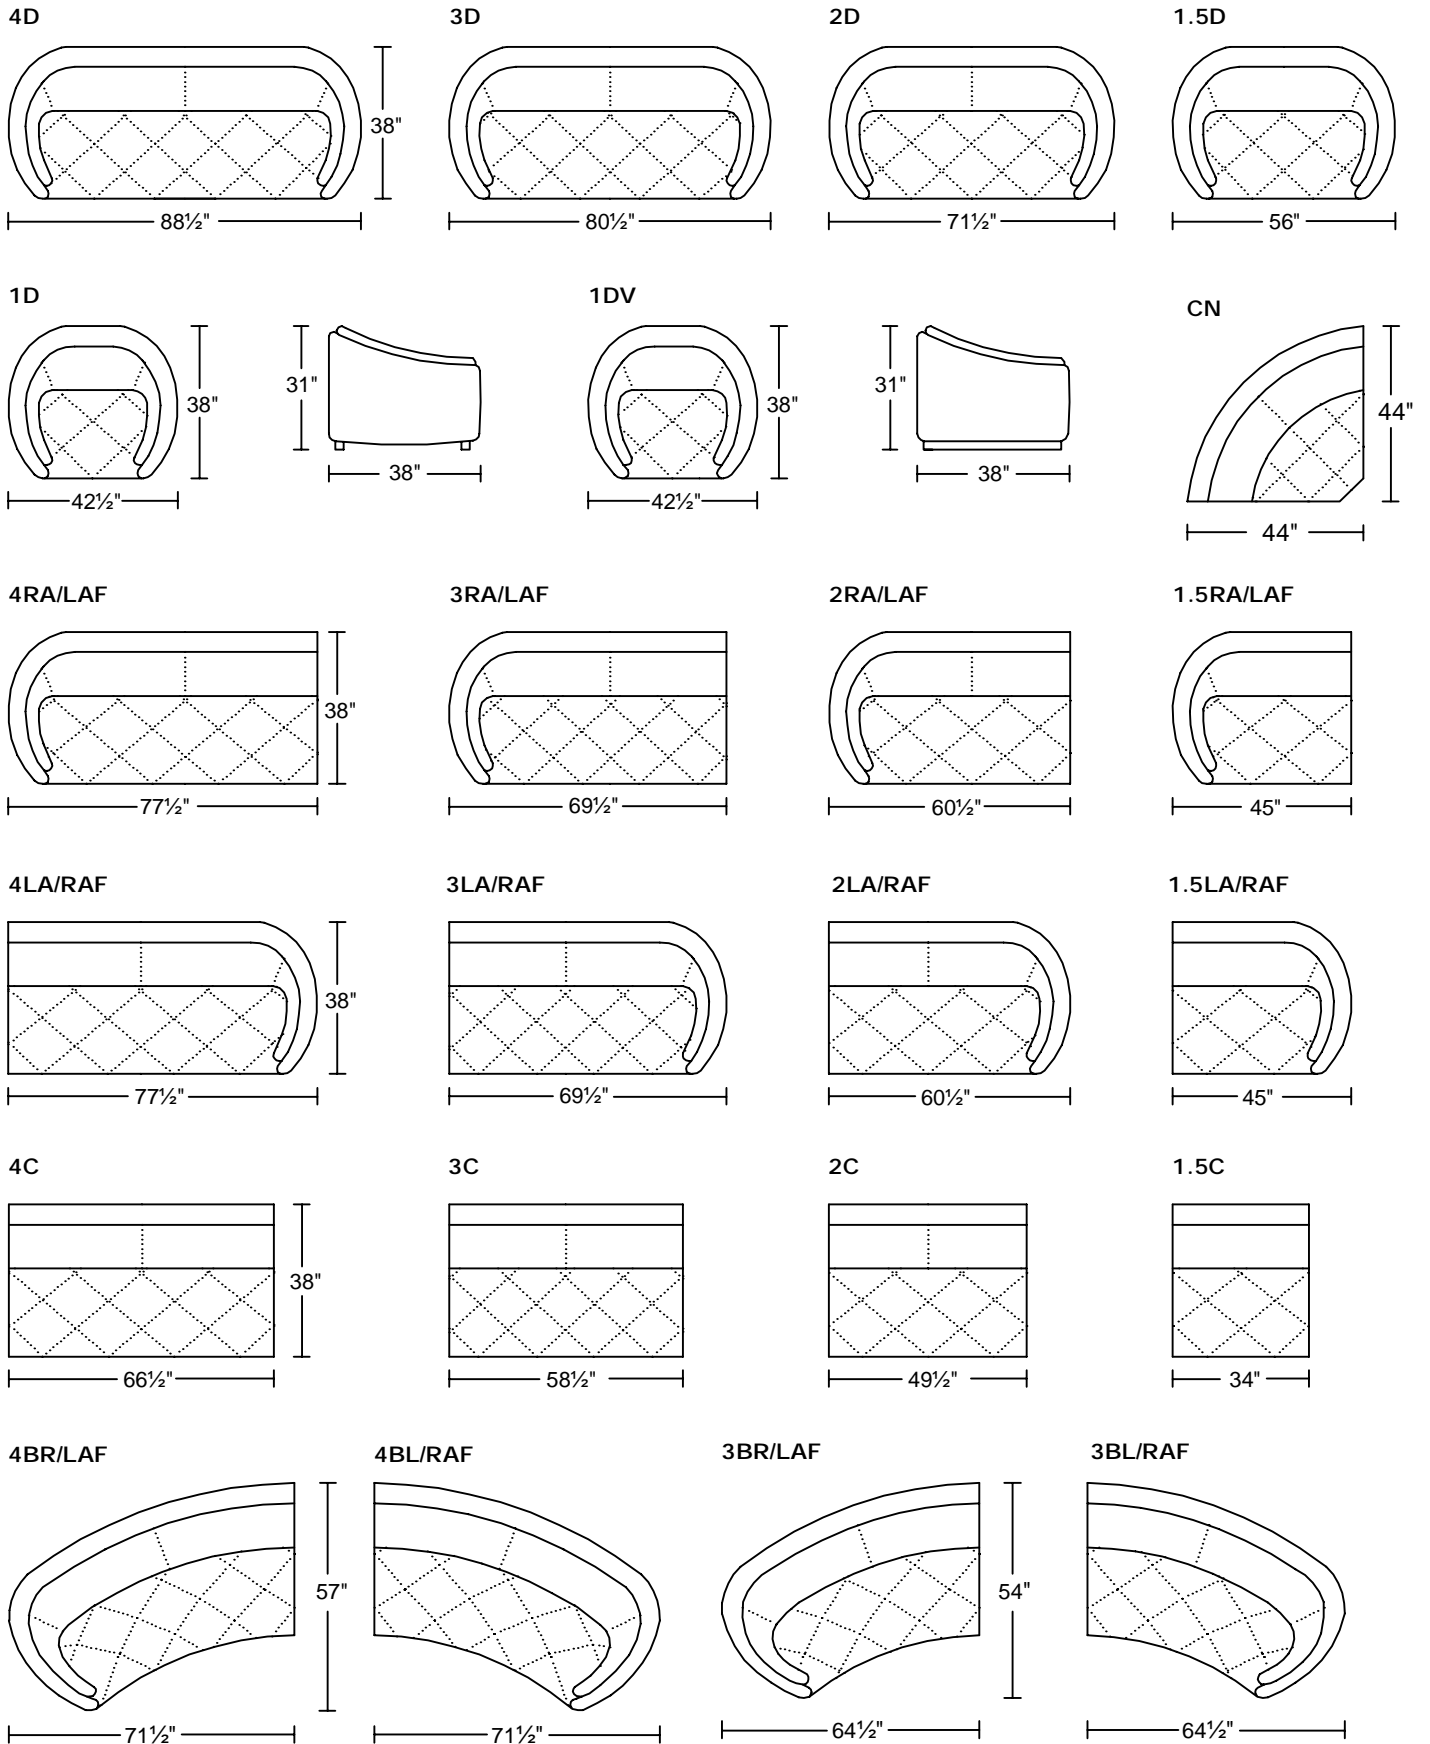

RUSCO II 0106
Designed for KELVIN GIORMANI