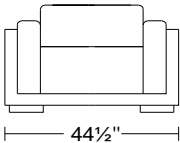

PLANUM QUICK SHIP PROGRAM

Model 0109 Pradi I

Leather Orvieto 9470 w/ Polished Stainless Steel Feet

0109

3D3

Mid-Sofa w/ 3 Seats

Width: 96 1/2"
Height: 29 1/2"
Depth: 36 1/2"

0109

1D

Chair

Width: 44 1/2"
Height: 29 1/2"
Depth: 36 1/2"