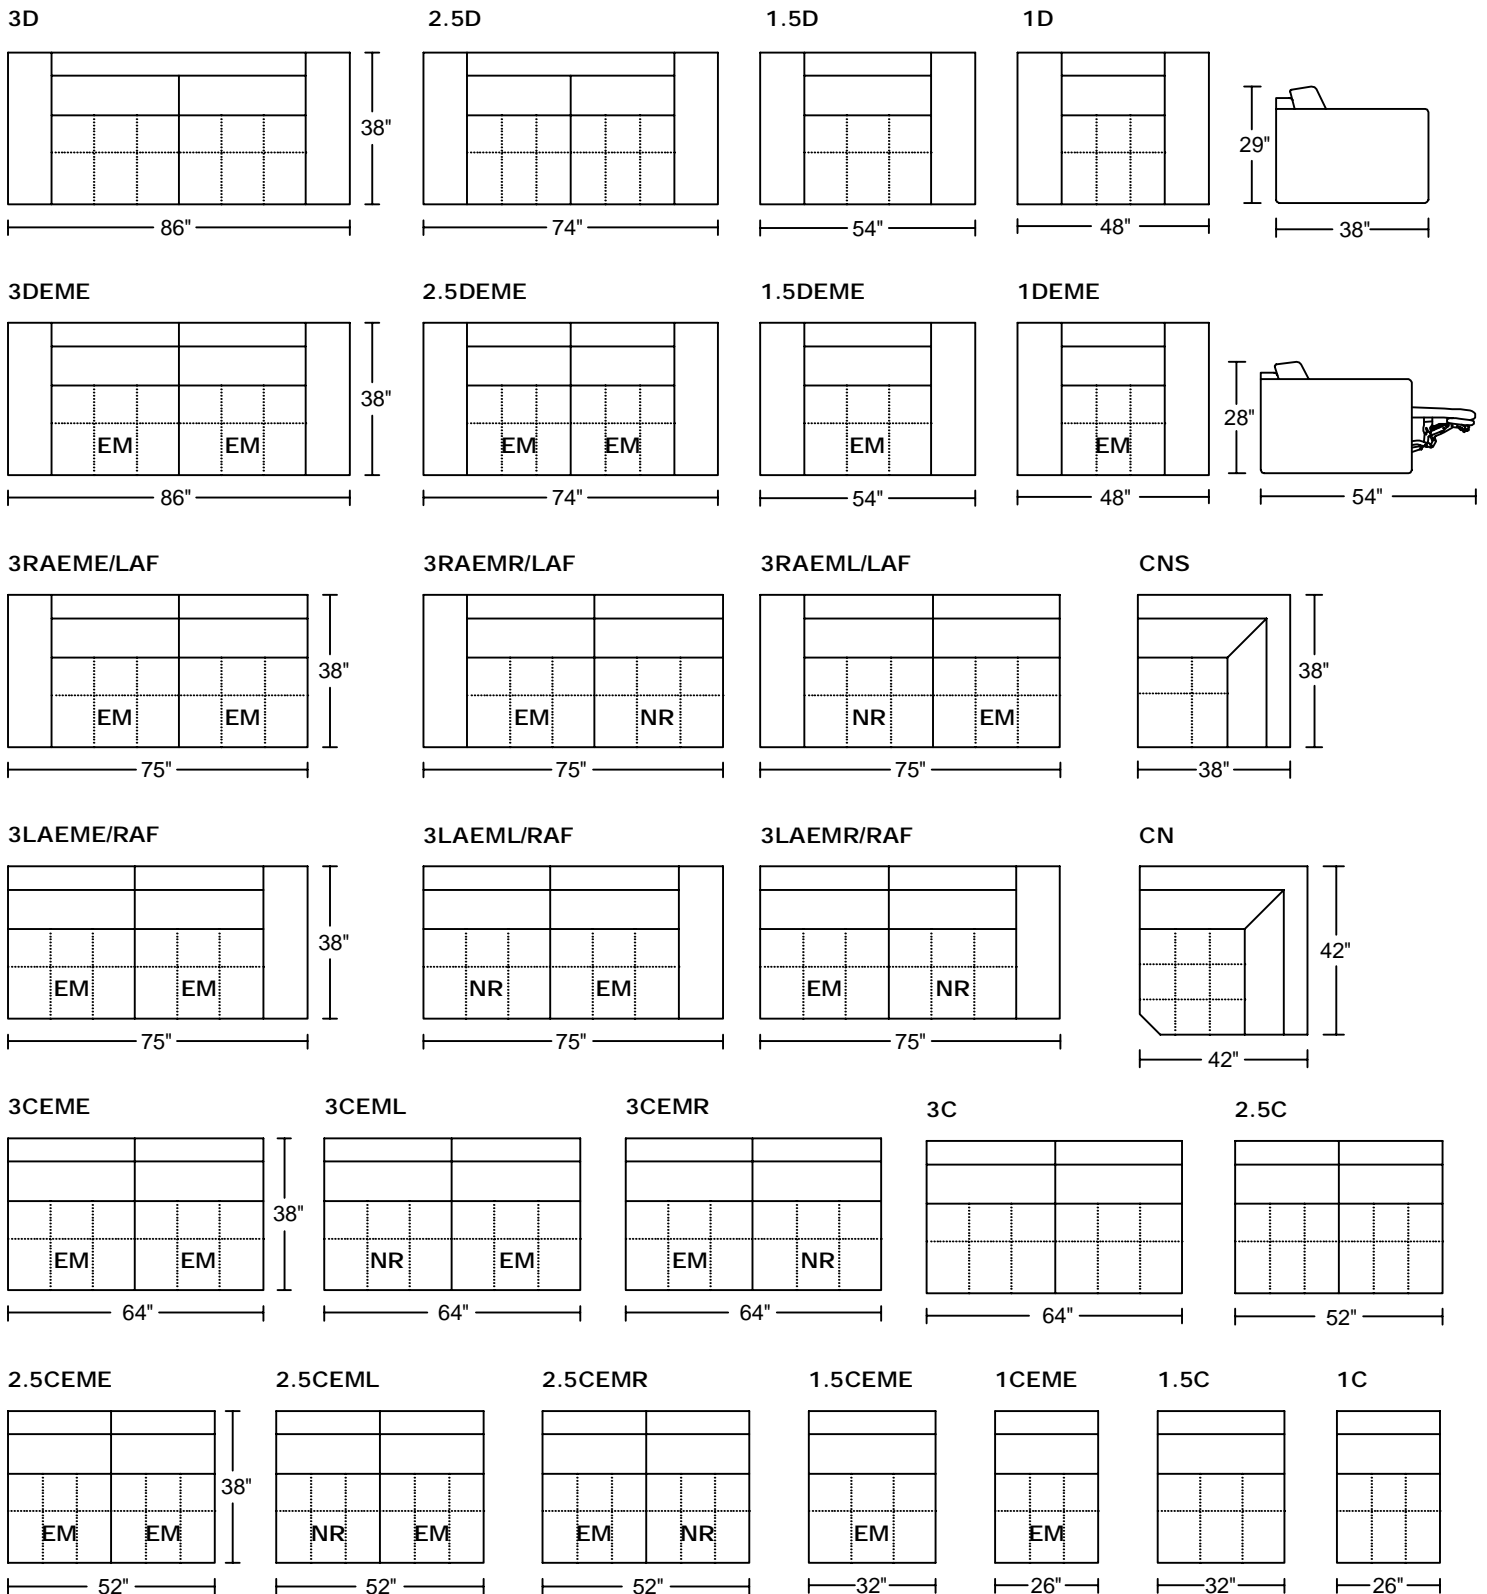

LEVICE III 0138V

Designed for KELVIN GIORMANI

2018-12-5

Remark: 1. For those seats marked with "EM", recliner mechanism is included.
 2. The seats next to CNS cannot recline.

LEVICE III 0138V
Designed for KELVIN GIORMANI
2018-12-5

Remark: 1. For those seats marked with "EM", recliner mechanism is included.
 2. The seats next to CNS cannot recline.