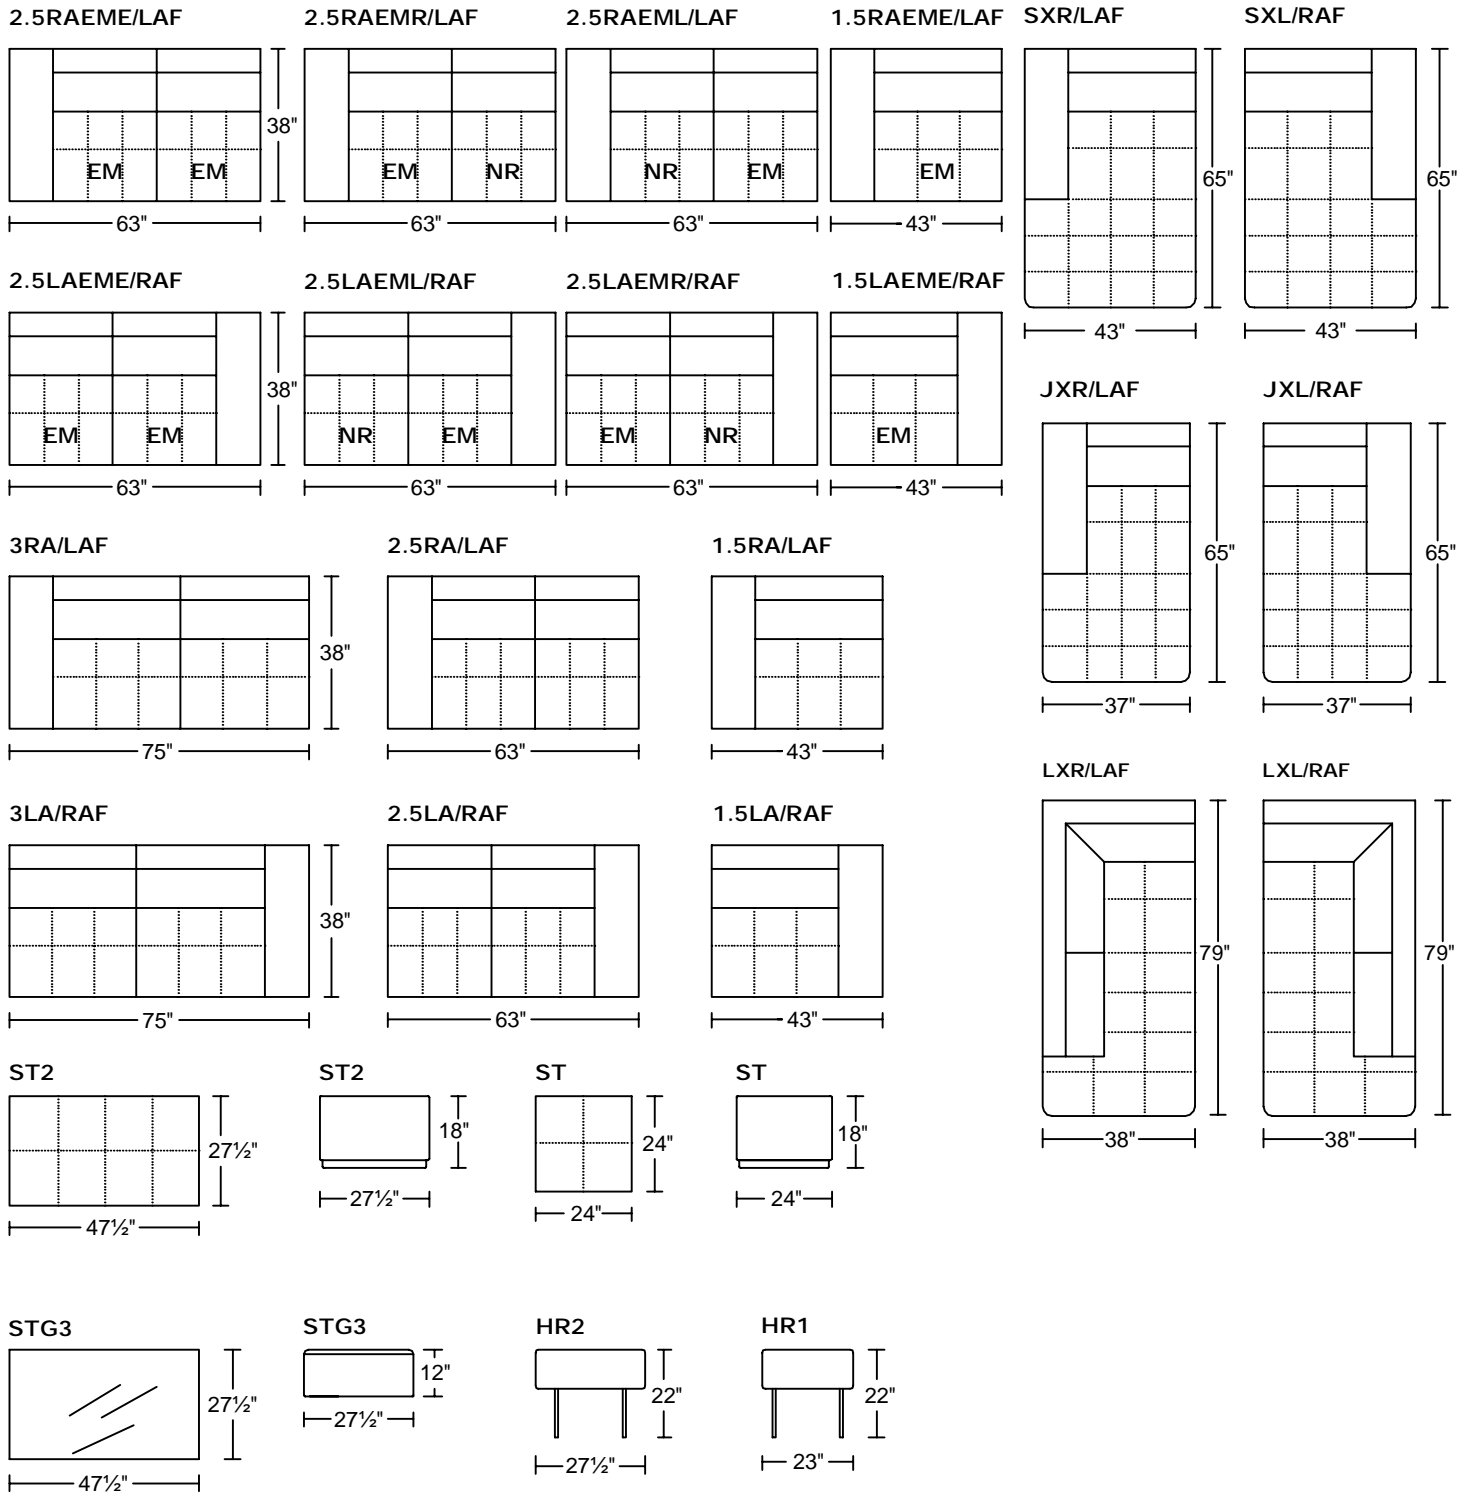

LEVICE III 0138V

Designed for KELVIN GIORMANI

2018-12-5

Remark: 1. For those seats marked with "EM", recliner mechanism is included.
 2. The seats next to CNS cannot recline.

LEVICE III 0138V
Designed for KELVIN GIORMANI
2018-12-5

Remark: 1. For those seats marked with "EM", recliner mechanism is included.
 2. The seats next to CNS cannot recline.