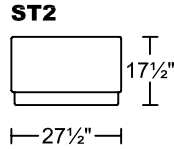

## Designed for KELVIN GIORMANI

Remark: The seats next to CNS cannot contain sliding mechanism.

---

**LEVICE II 0138**

---

**Designed for KELVIN GIORMANI**

---

Remark: The seats next to CNS cannot contain sliding mechanism.