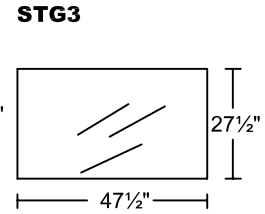

## Designed for KELVIN GIORMANI

Remark: The seats next to CNS cannot contain sliding mechanism.

---

**LEVICE II 0138**

---

**Designed for KELVIN GIORMANI**

---

Remark: The seats next to CNS cannot contain sliding mechanism.