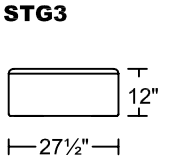

## Designed for KELVIN GIORMANI

Remark: The seats next to CNS cannot contain sliding mechanism.

---

**LEVICE II 0138**

---

**Designed for KELVIN GIORMANI**

---

Remark: The seats next to CNS cannot contain sliding mechanism.