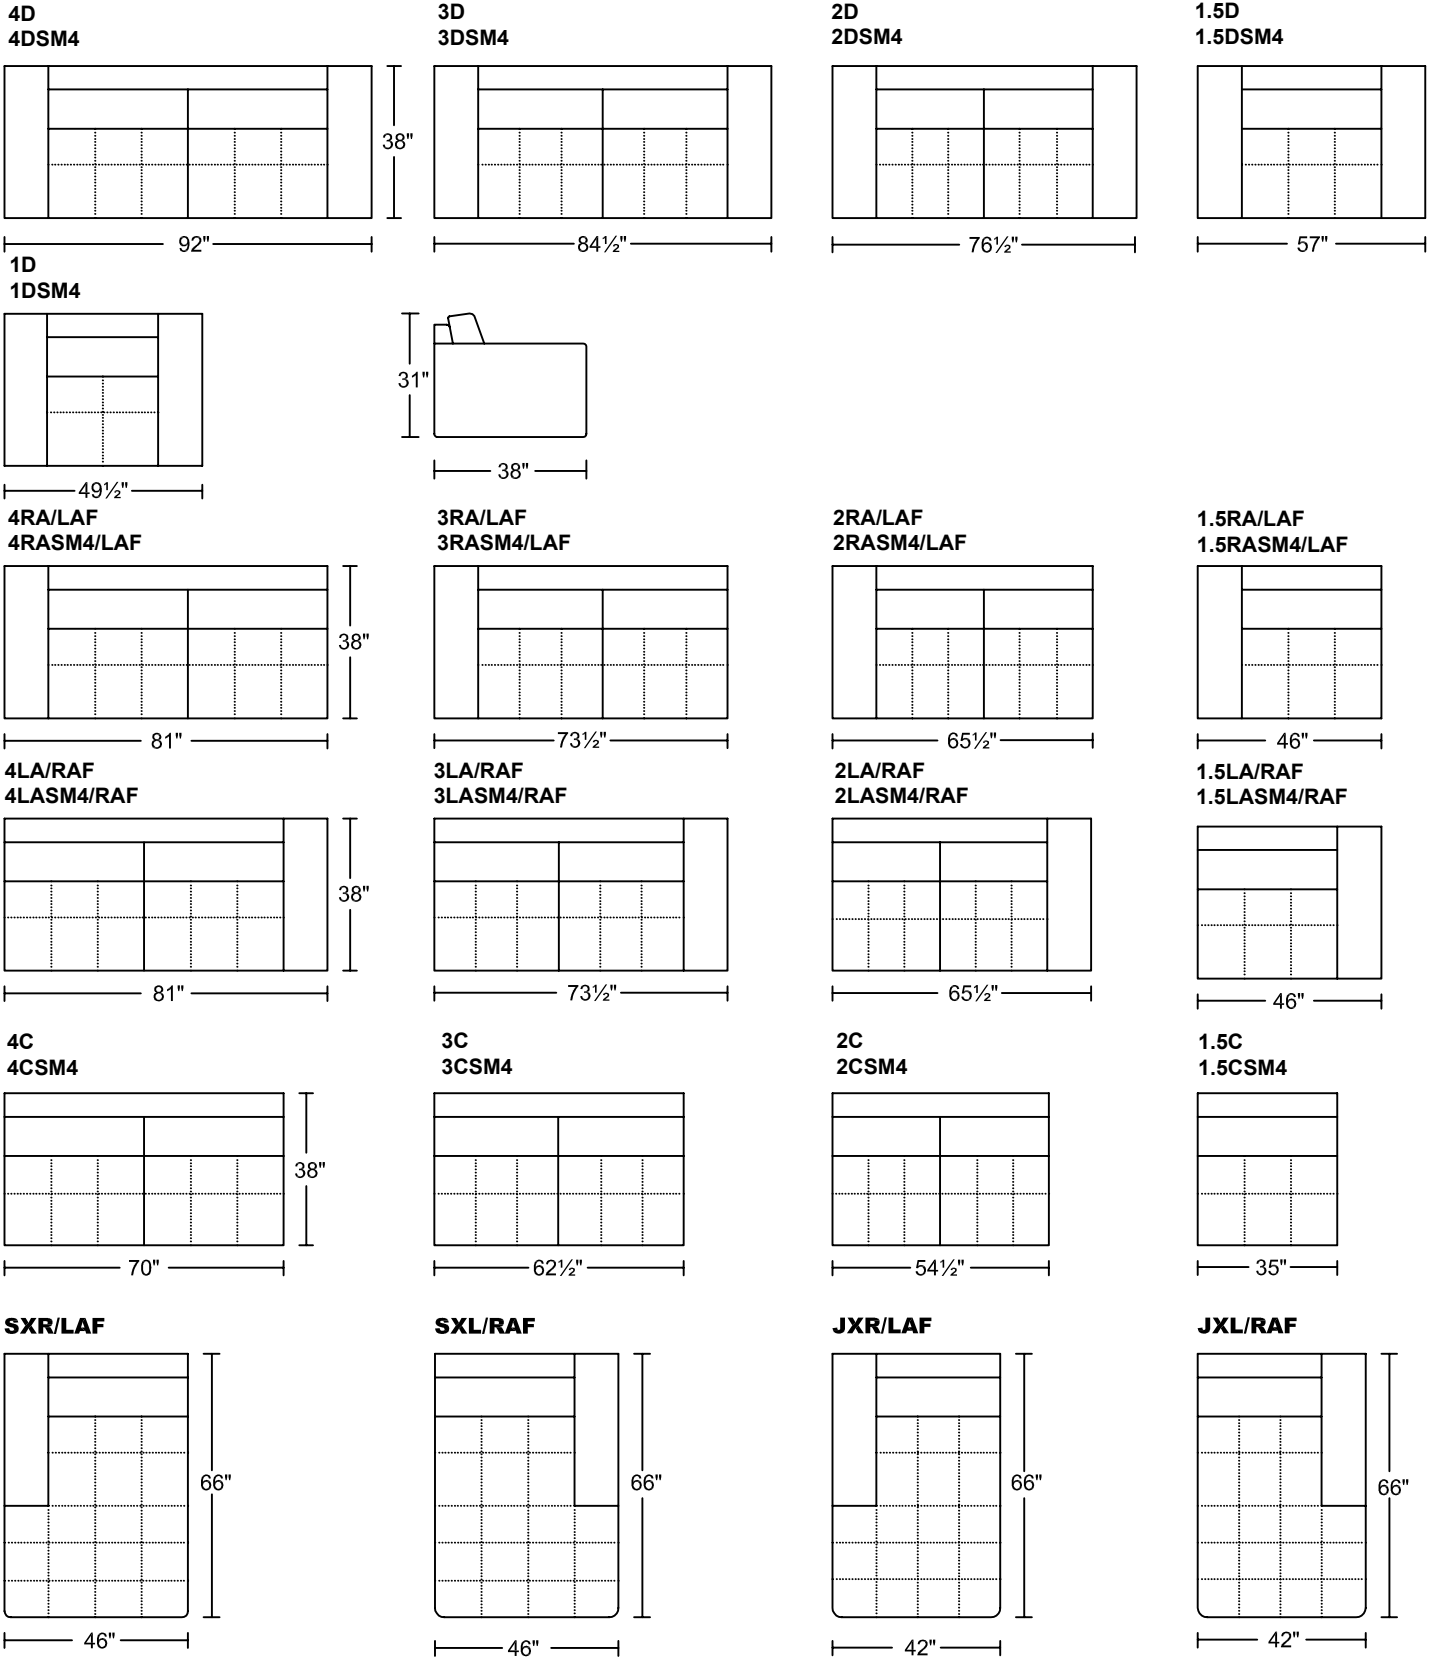

# LEVICE II 0138

## Designed for KELVIN GIORMANI

Remark: The seats next to CNS cannot contain sliding mechanism.

---

**LEVICE II 0138**

---

**Designed for KELVIN GIORMANI**

---

Remark: The seats next to CNS cannot contain sliding mechanism.