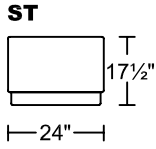

## Designed for KELVIN GIORMANI

Remark: The seats next to CNS cannot contain sliding mechanism.

---

**LEVICE II 0138**

---

**Designed for KELVIN GIORMANI**

---

Remark: The seats next to CNS cannot contain sliding mechanism.