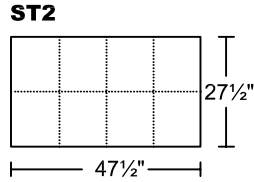

## Designed for KELVIN GIORMANI

Remark: The seats next to CNS cannot contain sliding mechanism.

---

**LEVICE II 0138**

---

**Designed for KELVIN GIORMANI**

---

Remark: The seats next to CNS cannot contain sliding mechanism.